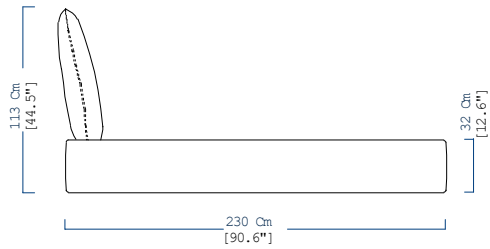

EN-TETE SANS COFFRE / WITHOUT BEDDING BOX / SIN COFRE

design Studio ROCHE BOBOIS

158 Cm
[62.2\"]

178 Cm
[70.1\"]