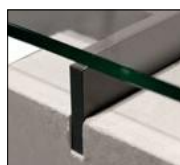

Métal manganèse ou bronze / Metal cross bar
manganese ou bronze finish / Travesaños metal
manganese o bronze