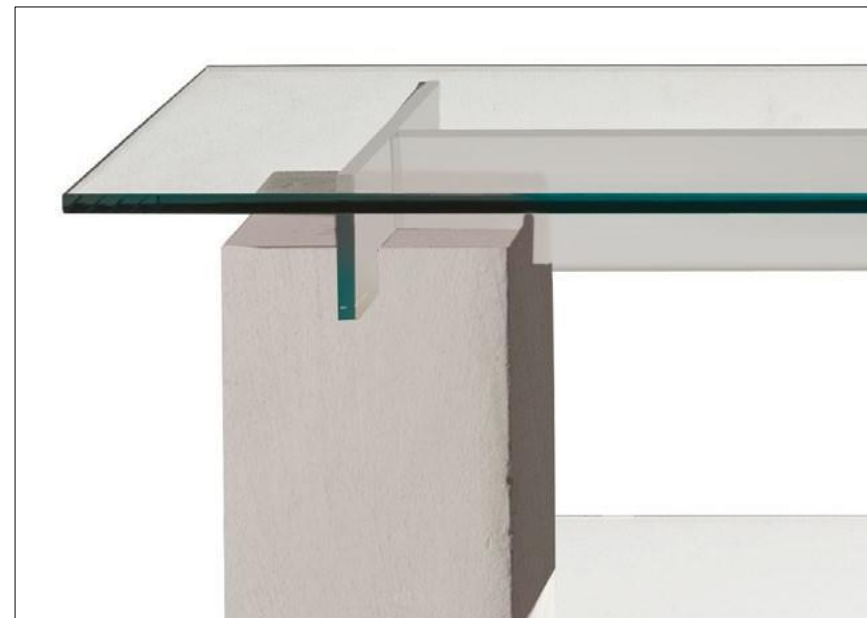

Béton 350 / Concrete 350 / Cemento 350
Traverses métal / Metal cross bars / Travesaños en metal

Modèles déposés - Document non contractuel < Registered designs - Non contractual document