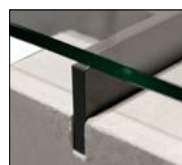

Verre / Glass / Cristal   Métal manganèse ou bronze / Metal cross bar
manganese ou bronze finish / Travesaños metal
manganese o bronze