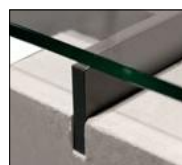

Verre / Glass / Cristal

Métal manganèse ou bronze / Metal cross bar
manganese ou bronze finish / Travesaños metal
manganese o bronze