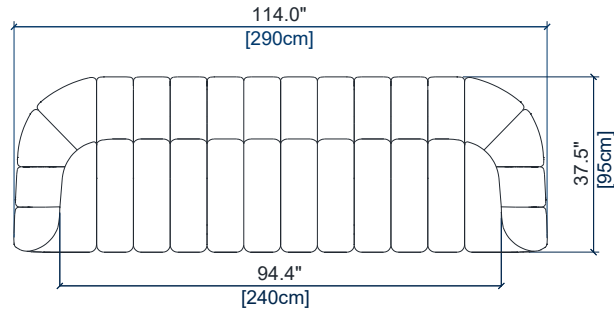

ODEA 2

design Roberto TAPINASSI & Maurizio MANZONI

rochebobo
PARIS

GRAND CANAPE 4 PLACES
LARGE 4-SEAT SOFA
GRAN SOFA 4 PLAZAS

height: 27.4" [70 cm]
seat height: 15.8" [40 cm]
arm width: 9.8" [25 cm]

CANAPE 4 PLACES
4-SEAT SOFA
SOFA 4 PLAZAS

height: 27.4" [70 cm]
seat height: 15.8" [40 cm]
arm width: 9.8" [25 cm]

CANAPE 3/4 PLACES
3/4-SEAT SOFA
SOFA 3-4 PLAZAS

height: 27.4" [70 cm]
seat height: 15.8" [40 cm]
arm width: 9.8" [25 cm]

GRAND CANAPE 3 PLACES
LARGE 3-SEAT SOFA
GRAN SOFA 3 PLAZAS

height: 27.4" [70 cm]
seat height: 15.8" [40 cm]
arm width: 9.8" [25 cm]

CANAPE 3 PLACES
3-SEAT SOFA
SOFA 3 PLAZAS

height: 27.4" [70 cm]
seat height: 15.8" [40 cm]
arm width: 9.8" [25 cm]

CANAPE 2,5 PLACES
2.5-SEAT SOFA
SOFA 2,5 PLAZAS

height: 27.4" [70 cm]
seat height: 15.8" [40 cm]
arm width: 9.8" [25 cm]

ODEA 2

design Roberto TAPINASSI & Maurizio MANZONI

rochebobois
PARIS

CANAPE 2 PLACES
2-SEAT SOFA
SOFA 2 PLAZAS

height: 27.4" [70 cm]
seat height: 15.8" [40 cm]
arm width: 9.8" [25 cm]