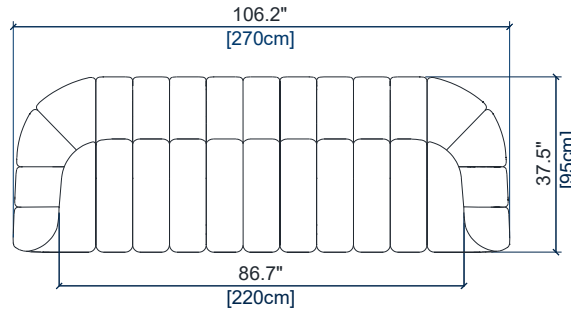

ODEA 2

design Roberto TAPINASSI & Maurizio MANZONI

rochebobo
PARIS

GRAND CANAPE 4 PLACES
LARGE 4-SEAT SOFA
GRAN SOFA 4 PLAZAS

height: 27.4" [70 cm]
seat height: 15.8" [40 cm]
arm width: 9.8" [25 cm]

CANAPE 4 PLACES
4-SEAT SOFA
SOFA 4 PLAZAS

height: 27.4" [70 cm]
seat height: 15.8" [40 cm]
arm width: 9.8" [25 cm]

CANAPE 3/4 PLACES
3/4-SEAT SOFA
SOFA 3-4 PLAZAS

height: 27.4" [70 cm]
seat height: 15.8" [40 cm]
arm width: 9.8" [25 cm]

GRAND CANAPE 3 PLACES
LARGE 3-SEAT SOFA
GRAN SOFA 3 PLAZAS

height: 27.4" [70 cm]
seat height: 15.8" [40 cm]
arm width: 9.8" [25 cm]

CANAPE 3 PLACES
3-SEAT SOFA
SOFA 3 PLAZAS

height: 27.4" [70 cm]
seat height: 15.8" [40 cm]
arm width: 9.8" [25 cm]

CANAPE 2,5 PLACES
2.5-SEAT SOFA
SOFA 2,5 PLAZAS

height: 27.4" [70 cm]
seat height: 15.8" [40 cm]
arm width: 9.8" [25 cm]

ODEA 2

design Roberto TAPINASSI & Maurizio MANZONI

rochebobois
PARIS

CANAPE 2 PLACES
2-SEAT SOFA
SOFA 2 PLAZAS

height: 27.4" [70 cm]
seat height: 15.8" [40 cm]
arm width: 9.8" [25 cm]