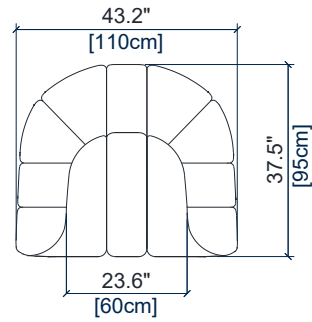

height: 27.4" [70 cm]
seat height: 15.8" [40 cm]
arm width: 9.8" [25 cm]

CANAPE 3/4 PLACES
3/4-SEAT SOFA
SOFA 3-4 PLAZAS

height: 27.4" [70 cm]
seat height: 15.8" [40 cm]
arm width: 9.8" [25 cm]

GRAND CANAPE 3 PLACES
LARGE 3-SEAT SOFA
GRAN SOFA 3 PLAZAS

height: 27.4" [70 cm]
seat height: 15.8" [40 cm]
arm width: 9.8" [25 cm]

CANAPE 3 PLACES
3-SEAT SOFA
SOFA 3 PLAZAS

height: 27.4" [70 cm]
seat height: 15.8" [40 cm]
arm width: 9.8" [25 cm]

CANAPE 2,5 PLACES
2.5-SEAT SOFA
SOFA 2,5 PLAZAS

height: 27.4" [70 cm]
seat height: 15.8" [40 cm]
arm width: 9.8" [25 cm]

ODEA 2

design Roberto TAPINASSI & Maurizio MANZONI

rochebobois
PARIS

CANAPE 2 PLACES
2-SEAT SOFA
SOFA 2 PLAZAS

height: 27.4" [70 cm]
seat height: 15.8" [40 cm]
arm width: 9.8" [25 cm]

FAUTEUIL
ARMCHAIR
SILLON

height: 27.4" [70 cm]
seat height: 15.8" [40 cm]
arm width: 9.8" [25 cm]

POUF RECTANGULAIRE
RECTANGULAR OTTOMAN
PUF RECTANGULAR

seat height: 15.8" [40 cm]

GRAND COUSSIN
BIG CUSHION
GRAM COJINO