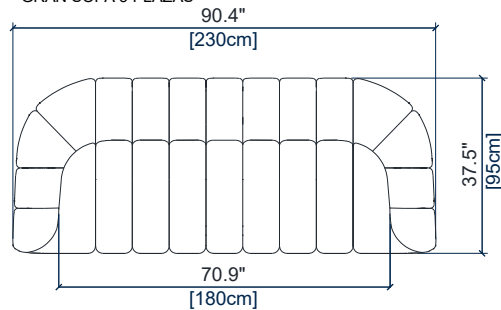

ODEA 2

design Roberto TAPINASSI & Maurizio MANZONI

rochebobo
PARIS

GRAND CANAPE 4 PLACES
LARGE 4-SEAT SOFA
GRAN SOFA 4 PLAZAS

height: 27.4" [70 cm]
seat height: 15.8" [40 cm]
arm width: 9.8" [25 cm]

CANAPE 4 PLACES
4-SEAT SOFA
SOFA 4 PLAZAS

height: 27.4" [70 cm]
seat height: 15.8" [40 cm]
arm width: 9.8" [25 cm]

CANAPE 3/4 PLACES
3/4-SEAT SOFA
SOFA 3-4 PLAZAS

height: 27.4" [70 cm]
seat height: 15.8" [40 cm]
arm width: 9.8" [25 cm]

GRAND CANAPE 3 PLACES
LARGE 3-SEAT SOFA
GRAN SOFA 3 PLAZAS

height: 27.4" [70 cm]
seat height: 15.8" [40 cm]
arm width: 9.8" [25 cm]

CANAPE 3 PLACES
3-SEAT SOFA
SOFA 3 PLAZAS

height: 27.4" [70 cm]
seat height: 15.8" [40 cm]
arm width: 9.8" [25 cm]

CANAPE 2,5 PLACES
2.5-SEAT SOFA
SOFA 2,5 PLAZAS

height: 27.4" [70 cm]
seat height: 15.8" [40 cm]
arm width: 9.8" [25 cm]

ODEA 2

design Roberto TAPINASSI & Maurizio MANZONI

rochebobois
PARIS

CANAPE 2 PLACES
2-SEAT SOFA
SOFA 2 PLAZAS

height: 27.4" [70 cm]
seat height: 15.8" [40 cm]
arm width: 9.8" [25 cm]