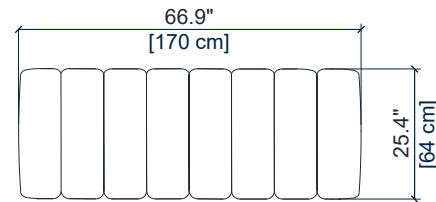

height: 27.4" [70 cm]
seat height: 15.8" [40 cm]
arm width: 9.8" [25 cm]

CANAPE 3/4 PLACES
3/4-SEAT SOFA
SOFA 3-4 PLAZAS

height: 27.4" [70 cm]
seat height: 15.8" [40 cm]
arm width: 9.8" [25 cm]

GRAND CANAPE 3 PLACES
LARGE 3-SEAT SOFA
GRAN SOFA 3 PLAZAS

height: 27.4" [70 cm]
seat height: 15.8" [40 cm]
arm width: 9.8" [25 cm]

CANAPE 3 PLACES
3-SEAT SOFA
SOFA 3 PLAZAS

height: 27.4" [70 cm]
seat height: 15.8" [40 cm]
arm width: 9.8" [25 cm]

CANAPE 2,5 PLACES
2.5-SEAT SOFA
SOFA 2,5 PLAZAS

height: 27.4" [70 cm]
seat height: 15.8" [40 cm]
arm width: 9.8" [25 cm]

ODEA 2

design Roberto TAPINASSI & Maurizio MANZONI

rochebobois
PARIS

CANAPE 2 PLACES
2-SEAT SOFA
SOFA 2 PLAZAS

height: 27.4" [70 cm]
seat height: 15.8" [40 cm]
arm width: 9.8" [25 cm]

FAUTEUIL
ARMCHAIR
SILLON

height: 27.4" [70 cm]
seat height: 15.8" [40 cm]
arm width: 9.8" [25 cm]

POUF RECTANGULAIRE
RECTANGULAR OTTOMAN
PUF RECTANGULAR

seat height: 15.8" [40 cm]

GRAND COUSSIN
BIG CUSHION
GRAM COJINO