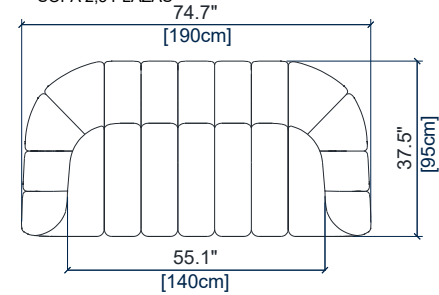

ODEA 2

design Roberto TAPINASSI & Maurizio MANZONI

rochebobo
PARIS

GRAND CANAPE 4 PLACES
LARGE 4-SEAT SOFA
GRAN SOFA 4 PLAZAS

height: 27.4" [70 cm]
seat height: 15.8" [40 cm]
arm width: 9.8" [25 cm]

CANAPE 4 PLACES
4-SEAT SOFA
SOFA 4 PLAZAS

height: 27.4" [70 cm]
seat height: 15.8" [40 cm]
arm width: 9.8" [25 cm]

CANAPE 3/4 PLACES
3/4-SEAT SOFA
SOFA 3-4 PLAZAS

height: 27.4" [70 cm]
seat height: 15.8" [40 cm]
arm width: 9.8" [25 cm]

GRAND CANAPE 3 PLACES
LARGE 3-SEAT SOFA
GRAN SOFA 3 PLAZAS

height: 27.4" [70 cm]
seat height: 15.8" [40 cm]
arm width: 9.8" [25 cm]

CANAPE 3 PLACES
3-SEAT SOFA
SOFA 3 PLAZAS

height: 27.4" [70 cm]
seat height: 15.8" [40 cm]
arm width: 9.8" [25 cm]

CANAPE 2,5 PLACES
2.5-SEAT SOFA
SOFA 2,5 PLAZAS

height: 27.4" [70 cm]
seat height: 15.8" [40 cm]
arm width: 9.8" [25 cm]

ODEA 2

design Roberto TAPINASSI & Maurizio MANZONI

rochebobois
PARIS

CANAPE 2 PLACES
2-SEAT SOFA
SOFA 2 PLAZAS

height: 27.4" [70 cm]
seat height: 15.8" [40 cm]
arm width: 9.8" [25 cm]