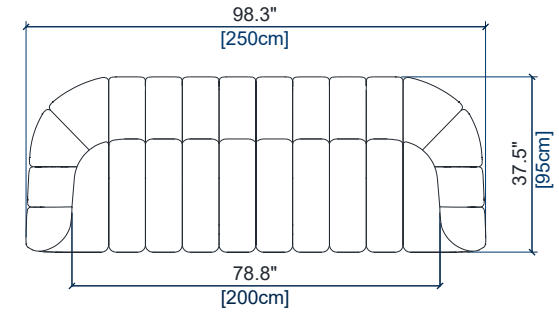

ODEA 2

design Roberto TAPINASSI & Maurizio MANZONI

rochebobo
PARIS

GRAND CANAPE 4 PLACES
LARGE 4-SEAT SOFA
GRAN SOFA 4 PLAZAS

height: 27.4" [70 cm]
seat height: 15.8" [40 cm]
arm width: 9.8" [25 cm]

CANAPE 4 PLACES
4-SEAT SOFA
SOFA 4 PLAZAS

height: 27.4" [70 cm]
seat height: 15.8" [40 cm]
arm width: 9.8" [25 cm]

CANAPE 3/4 PLACES
3/4-SEAT SOFA
SOFA 3-4 PLAZAS

height: 27.4" [70 cm]
seat height: 15.8" [40 cm]
arm width: 9.8" [25 cm]

GRAND CANAPE 3 PLACES
LARGE 3-SEAT SOFA
GRAN SOFA 3 PLAZAS

height: 27.4" [70 cm]
seat height: 15.8" [40 cm]
arm width: 9.8" [25 cm]

CANAPE 3 PLACES
3-SEAT SOFA
SOFA 3 PLAZAS

height: 27.4" [70 cm]
seat height: 15.8" [40 cm]
arm width: 9.8" [25 cm]

CANAPE 2,5 PLACES
2.5-SEAT SOFA
SOFA 2,5 PLAZAS

height: 27.4" [70 cm]
seat height: 15.8" [40 cm]
arm width: 9.8" [25 cm]

ODEA 2

design Roberto TAPINASSI & Maurizio MANZONI

rochebobois
PARIS

CANAPE 2 PLACES
2-SEAT SOFA
SOFA 2 PLAZAS

height: 27.4" [70 cm]
seat height: 15.8" [40 cm]
arm width: 9.8" [25 cm]