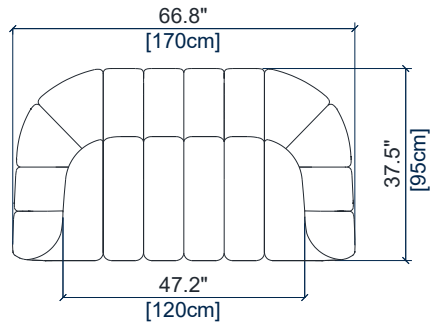

height: 27.4" [70 cm]
seat height: 15.8" [40 cm]
arm width: 9.8" [25 cm]

CANAPE 3/4 PLACES
3/4-SEAT SOFA
SOFA 3-4 PLAZAS

height: 27.4" [70 cm]
seat height: 15.8" [40 cm]
arm width: 9.8" [25 cm]

GRAND CANAPE 3 PLACES
LARGE 3-SEAT SOFA
GRAN SOFA 3 PLAZAS

height: 27.4" [70 cm]
seat height: 15.8" [40 cm]
arm width: 9.8" [25 cm]

CANAPE 3 PLACES
3-SEAT SOFA
SOFA 3 PLAZAS

height: 27.4" [70 cm]
seat height: 15.8" [40 cm]
arm width: 9.8" [25 cm]

CANAPE 2,5 PLACES
2.5-SEAT SOFA
SOFA 2,5 PLAZAS

height: 27.4" [70 cm]
seat height: 15.8" [40 cm]
arm width: 9.8" [25 cm]

ODEA 2

design Roberto TAPINASSI & Maurizio MANZONI

rochebobois
PARIS

CANAPE 2 PLACES
2-SEAT SOFA
SOFA 2 PLAZAS

height: 27.4" [70 cm]
seat height: 15.8" [40 cm]
arm width: 9.8" [25 cm]

FAUTEUIL
ARMCHAIR
SILLON

height: 27.4" [70 cm]
seat height: 15.8" [40 cm]
arm width: 9.8" [25 cm]

POUF RECTANGULAIRE
RECTANGULAR OTTOMAN
PUF RECTANGULAR

seat height: 15.8" [40 cm]

GRAND COUSSIN
BIG CUSHION
GRAM COJINO