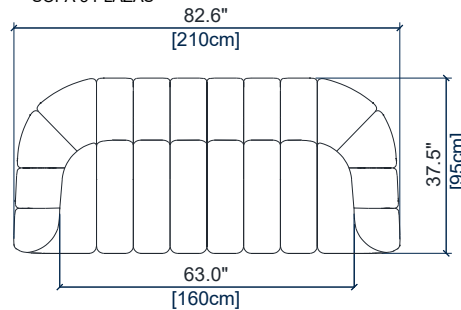

ODEA 2

design Roberto TAPINASSI & Maurizio MANZONI

rochebobo
PARIS

GRAND CANAPE 4 PLACES
LARGE 4-SEAT SOFA
GRAN SOFA 4 PLAZAS

height: 27.4" [70 cm]
seat height: 15.8" [40 cm]
arm width: 9.8" [25 cm]

CANAPE 4 PLACES
4-SEAT SOFA
SOFA 4 PLAZAS

height: 27.4" [70 cm]
seat height: 15.8" [40 cm]
arm width: 9.8" [25 cm]

CANAPE 3/4 PLACES
3/4-SEAT SOFA
SOFA 3-4 PLAZAS

height: 27.4" [70 cm]
seat height: 15.8" [40 cm]
arm width: 9.8" [25 cm]

GRAND CANAPE 3 PLACES
LARGE 3-SEAT SOFA
GRAN SOFA 3 PLAZAS

height: 27.4" [70 cm]
seat height: 15.8" [40 cm]
arm width: 9.8" [25 cm]

CANAPE 3 PLACES
3-SEAT SOFA
SOFA 3 PLAZAS

height: 27.4" [70 cm]
seat height: 15.8" [40 cm]
arm width: 9.8" [25 cm]

CANAPE 2,5 PLACES
2.5-SEAT SOFA
SOFA 2,5 PLAZAS

height: 27.4" [70 cm]
seat height: 15.8" [40 cm]
arm width: 9.8" [25 cm]

ODEA 2

design Roberto TAPINASSI & Maurizio MANZONI

rochebobois
PARIS

CANAPE 2 PLACES
2-SEAT SOFA
SOFA 2 PLAZAS

height: 27.4" [70 cm]
seat height: 15.8" [40 cm]
arm width: 9.8" [25 cm]