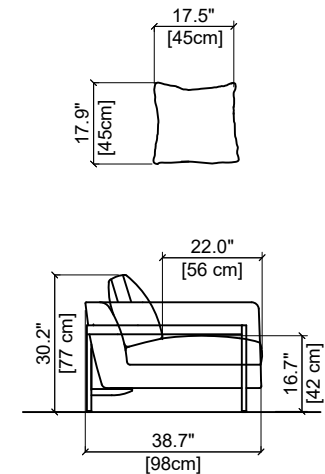

# PLAYBACK

design Maurizio MANZONI

rochebobois  
PARIS

153 GRAND BATARD 3 PLACES ACC. GAUCHE  
LARGE 3-SEAT 1-ARM UNIT LEFT ARMREST  
GRAN BATARD 3 PL. APY. IZQUI.

height: 30.2" [77 cm]  
seat height: 16.7" [42 cm]  
arm width: 7.1" [18 cm]

154 GRAND BATARD 3 PLACES ACC. DROIT  
LARGE 3-SEAT 1-ARM UNIT RIGHT ARMREST  
GRAN BATARD 3 PL. APY. DERECHO

height: 30.2" [77 cm]  
seat height: 16.7" [42 cm]  
arm width: 7.1" [18 cm]

105 BATARD 3 PLACES ACC. GAUCHE  
3-SEAT 1-ARM UNIT LEFT ARMREST  
BATARD 3 PL. APY. IZQUI.

height: 30.2" [77 cm]  
seat height: 16.7" [42 cm]  
arm width: 7.1" [18 cm]

106 BATARD 3 PLACES ACC. DROIT  
3-SEAT 1-ARM UNIT RIGHT ARMREST  
BATARD 3 PL. APY. DERECHO

height: 30.2" [77 cm]  
seat height: 16.7" [42 cm]  
arm width: 7.1" [18 cm]

height: 30.2" [77 cm]  
seat height: 16.7" [42 cm]  
arm width: 7.1" [18 cm]

151 BATARD 1,5 PLACE ACC. GAUCHE  
1.5-SEAT 1-ARM UNIT LEFT ARMREST  
BATARD 1,5 PL. APY. IZQUI.

height: 30.2" [77 cm]  
seat height: 16.7" [42 cm]  
arm width: 7.1" [18 cm]