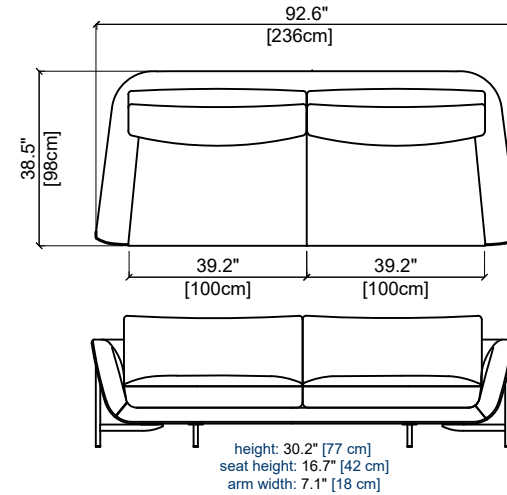

# PLAYBACK

design Maurizio MANZONI

rochebobois  
PARIS

GRAND CANAPÉ 4 PLACES  
LARGE 4-SEAT SOFA  
GRAN SOFA 4 PLAZAS

CANAPÉ 4 PLACES  
4-SEAT SOFA  
SOFA 4 PLAZAS

GRAND CANAPÉ 3 PLACES  
LARGE 3-SEAT SOFA  
GRAN SOFA 3 PLAZAS

# PLAYBACK

design Maurizio MANZONI

rochebobois  
PARIS

153 GRAND BATARD 3 PLACES ACC. GAUCHE  
LARGE 3-SEAT 1-ARM UNIT LEFT ARMREST  
GRAN BATARD 3 PL. APY. IZQUI.

height: 30.2" [77 cm]  
seat height: 16.7" [42 cm]  
arm width: 7.1" [18 cm]

154 GRAND BATARD 3 PLACES ACC. DROIT  
LARGE 3-SEAT 1-ARM UNIT RIGHT ARMREST  
GRAN BATARD 3 PL. APY. DERECHO

height: 30.2" [77 cm]  
seat height: 16.7" [42 cm]  
arm width: 7.1" [18 cm]

105 BATARD 3 PLACES ACC. GAUCHE  
3-SEAT 1-ARM UNIT LEFT ARMREST  
BATARD 3 PL. APY. IZQUI.

height: 30.2" [77 cm]  
seat height: 16.7" [42 cm]  
arm width: 7.1" [18 cm]

106 BATARD 3 PLACES ACC. DROIT  
3-SEAT 1-ARM UNIT RIGHT ARMREST  
BATARD 3 PL. APY. DERECHO

height: 30.2" [77 cm]  
seat height: 16.7" [42 cm]  
arm width: 7.1" [18 cm]