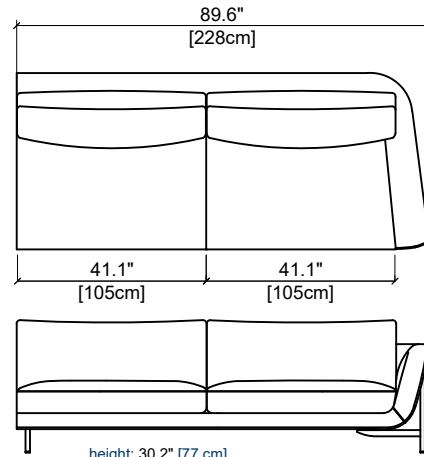

# PLAYBACK

design Maurizio MANZONI

rochebobois  
PARIS

153 GRAND BATARD 3 PLACES ACC. GAUCHE  
LARGE 3-SEAT 1-ARM UNIT LEFT ARMREST  
GRAN BATARD 3 PL. APY. IZQUI.

height: 30.2" [77 cm]  
seat height: 16.7" [42 cm]  
arm width: 7.1" [18 cm]

154 GRAND BATARD 3 PLACES ACC. DROIT  
LARGE 3-SEAT 1-ARM UNIT RIGHT ARMREST  
GRAN BATARD 3 PL. APY. DERECHO

height: 30.2" [77 cm]  
seat height: 16.7" [42 cm]  
arm width: 7.1" [18 cm]

105 BATARD 3 PLACES ACC. GAUCHE  
3-SEAT 1-ARM UNIT LEFT ARMREST  
BATARD 3 PL. APY. IZQUI.

height: 30.2" [77 cm]  
seat height: 16.7" [42 cm]  
arm width: 7.1" [18 cm]

106 BATARD 3 PLACES ACC. DROIT  
3-SEAT 1-ARM UNIT RIGHT ARMREST  
BATARD 3 PL. APY. DERECHO

height: 30.2" [77 cm]  
seat height: 16.7" [42 cm]  
arm width: 7.1" [18 cm]

height: 30.2" [77 cm]  
seat height: 16.7" [42 cm]  
arm width: 7.1" [18 cm]

151 BATARD 1,5 PLACE ACC. GAUCHE  
1.5-SEAT 1-ARM UNIT LEFT ARMREST  
BATARD 1,5 PL. APY. IZQUI.

height: 30.2" [77 cm]  
seat height: 16.7" [42 cm]  
arm width: 7.1" [18 cm]