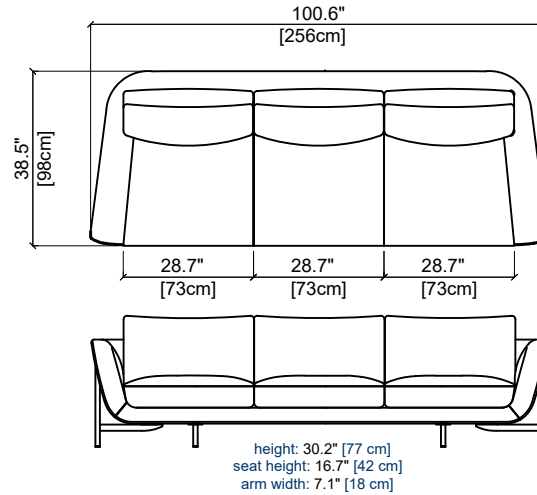

# PLAYBACK

design Maurizio MANZONI

rochebobois  
PARIS

GRAND CANAPÉ 4 PLACES  
LARGE 4-SEAT SOFA  
GRAN SOFA 4 PLAZAS

CANAPÉ 4 PLACES  
4-SEAT SOFA  
SOFA 4 PLAZAS

GRAND CANAPÉ 3 PLACES  
LARGE 3-SEAT SOFA  
GRAN SOFA 3 PLAZAS

# PLAYBACK

design Maurizio MANZONI

rochebobois  
PARIS

153 GRAND BATARD 3 PLACES ACC. GAUCHE  
LARGE 3-SEAT 1-ARM UNIT LEFT ARMREST  
GRAN BATARD 3 PL. APY. IZQUI.

height: 30.2" [77 cm]  
seat height: 16.7" [42 cm]  
arm width: 7.1" [18 cm]

154 GRAND BATARD 3 PLACES ACC. DROIT  
LARGE 3-SEAT 1-ARM UNIT RIGHT ARMREST  
GRAN BATARD 3 PL. APY. DERECHO

height: 30.2" [77 cm]  
seat height: 16.7" [42 cm]  
arm width: 7.1" [18 cm]

105 BATARD 3 PLACES ACC. GAUCHE  
3-SEAT 1-ARM UNIT LEFT ARMREST  
BATARD 3 PL. APY. IZQUI.

height: 30.2" [77 cm]  
seat height: 16.7" [42 cm]  
arm width: 7.1" [18 cm]

106 BATARD 3 PLACES ACC. DROIT  
3-SEAT 1-ARM UNIT RIGHT ARMREST  
BATARD 3 PL. APY. DERECHO

height: 30.2" [77 cm]  
seat height: 16.7" [42 cm]  
arm width: 7.1" [18 cm]