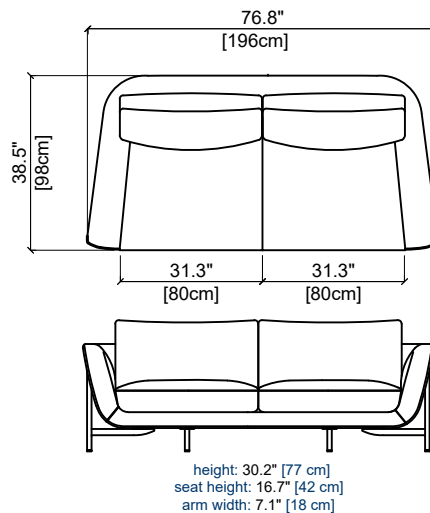

CANAPÉ 2,5 PLACES
2.5-SEAT SOFA
SOFA 2,5 PLAZAS