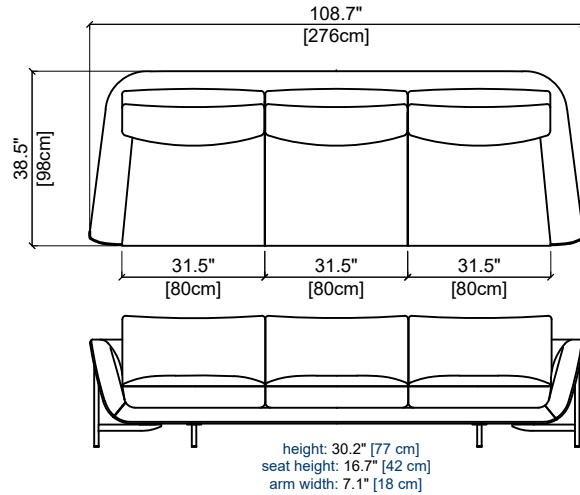

PLAYBACK

design Maurizio MANZONI

rochebobois
PARIS

GRAND CANAPÉ 4 PLACES
LARGE 4-SEAT SOFA
GRAN SOFA 4 PLAZAS