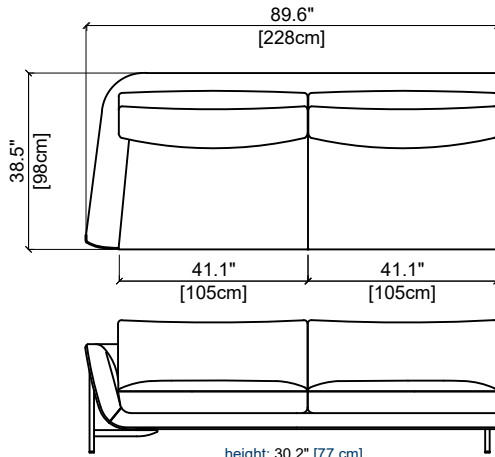

CANAPÉ 3 PLACES  
3-SEAT SOFA  
SOFA 3 PLAZAS

CANAPÉ 2,5 PLACES  
2.5-SEAT SOFA  
SOFA 2,5 PLAZAS

CANAPÉ 2 PLACES  
2-SEAT SOFA  
SOFA 2 PLAZAS

PETIT COUSSIN À PLATES-BANDES  
SMALL CUSHION WITH STRIPES  
COJIN PEQUEÑO CON BANDA LATERAL

# PLAYBACK

design Maurizio MANZONI

rochebobois  
PARIS

153 GRAND BATARD 3 PLACES ACC. GAUCHE  
LARGE 3-SEAT 1-ARM UNIT LEFT ARMREST  
GRAN BATARD 3 PL. APY. IZQUI.

height: 30.2" [77 cm]  
seat height: 16.7" [42 cm]  
arm width: 7.1" [18 cm]

154 GRAND BATARD 3 PLACES ACC. DROIT  
LARGE 3-SEAT 1-ARM UNIT RIGHT ARMREST  
GRAN BATARD 3 PL. APY. DERECHO

height: 30.2" [77 cm]  
seat height: 16.7" [42 cm]  
arm width: 7.1" [18 cm]

105 BATARD 3 PLACES ACC. GAUCHE  
3-SEAT 1-ARM UNIT LEFT ARMREST  
BATARD 3 PL. APY. IZQUI.

height: 30.2" [77 cm]  
seat height: 16.7" [42 cm]  
arm width: 7.1" [18 cm]

106 BATARD 3 PLACES ACC. DROIT  
3-SEAT 1-ARM UNIT RIGHT ARMREST  
BATARD 3 PL. APY. DERECHO

height: 30.2" [77 cm]  
seat height: 16.7" [42 cm]  
arm width: 7.1" [18 cm]