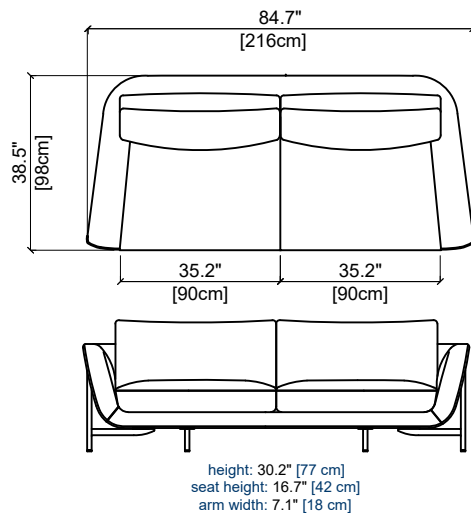

CANAPÉ 3 PLACES
3-SEAT SOFA
SOFA 3 PLAZAS