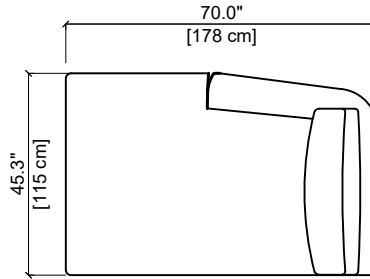

height: 30.2" [77 cm]  
seat height: 16.7" [42 cm]  
arm width: 7.1" [18 cm]

151 BATARD 1,5 PLACE ACC. GAUCHE  
1.5-SEAT 1-ARM UNIT LEFT ARMREST  
BATARD 1,5 PL. APY. IZQUI.

height: 30.2" [77 cm]  
seat height: 16.7" [42 cm]  
arm width: 7.1" [18 cm]

152 BATARD 1,5 PLACE ACC. DROIT  
1.5-SEAT 1-ARM UNIT RIGHT ARMREST  
BATARD 1,5 PL. APY. DER.

height: 30.2" [77 cm]  
seat height: 16.7" [42 cm]  
arm width: 7.1" [18 cm]

# PLAYBACK

design Maurizio MANZONI

rochebobois  
PARIS

02 ANGLE CARRE  
SQUARE CORNER  
ANGULO CUADRADO

height: 30.2" [77 cm]  
seat height: 16.7" [42 cm]

31 PETITE CH. LONGUE ACC.GAUCHE  
SMALL LOUNGE CHAIR LEFT ARM.  
PEQUEÑA CHAISE LONGUE APY.IZQU.

height: 30.2" [77 cm]  
seat height: 16.7" [42 cm]  
arm width: 7.1" [18 cm]

32 PETITE CH. LONGUE ACC.DROIT  
SMALL LOUNGE CHAIR RIGHT ARM.  
PEQUEÑA CHAISE LONGUE APY.DER.

height: 30.2" [77 cm]  
seat height: 16.7" [42 cm]  
arm width: 7.1" [18 cm]