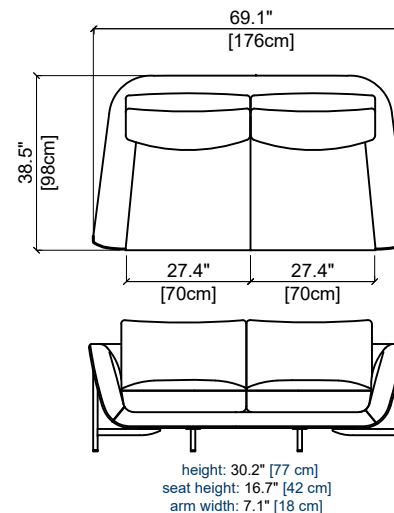

CANAPÉ 2 PLACES
2-SEAT SOFA
SOFA 2 PLAZAS