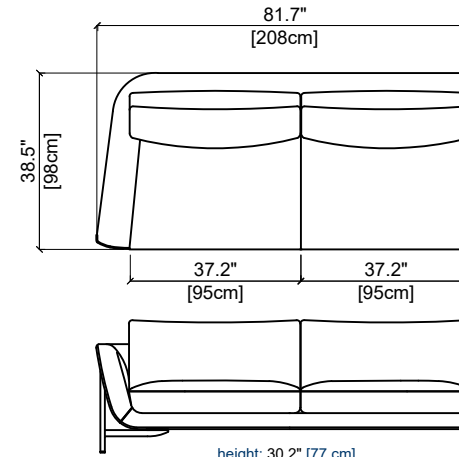

# PLAYBACK

design Maurizio MANZONI

rochebobois  
PARIS

153 GRAND BATARD 3 PLACES ACC. GAUCHE  
LARGE 3-SEAT 1-ARM UNIT LEFT ARMREST  
GRAN BATARD 3 PL. APY. IZQUI.

height: 30.2" [77 cm]  
seat height: 16.7" [42 cm]  
arm width: 7.1" [18 cm]

154 GRAND BATARD 3 PLACES ACC. DROIT  
LARGE 3-SEAT 1-ARM UNIT RIGHT ARMREST  
GRAN BATARD 3 PL. APY. DERECHO

height: 30.2" [77 cm]  
seat height: 16.7" [42 cm]  
arm width: 7.1" [18 cm]

105 BATARD 3 PLACES ACC. GAUCHE  
3-SEAT 1-ARM UNIT LEFT ARMREST  
BATARD 3 PL. APY. IZQUI.

height: 30.2" [77 cm]  
seat height: 16.7" [42 cm]  
arm width: 7.1" [18 cm]

106 BATARD 3 PLACES ACC. DROIT  
3-SEAT 1-ARM UNIT RIGHT ARMREST  
BATARD 3 PL. APY. DERECHO

height: 30.2" [77 cm]  
seat height: 16.7" [42 cm]  
arm width: 7.1" [18 cm]

height: 30.2" [77 cm]  
seat height: 16.7" [42 cm]  
arm width: 7.1" [18 cm]

151 BATARD 1,5 PLACE ACC. GAUCHE  
1.5-SEAT 1-ARM UNIT LEFT ARMREST  
BATARD 1,5 PL. APY. IZQUI.

height: 30.2" [77 cm]  
seat height: 16.7" [42 cm]  
arm width: 7.1" [18 cm]