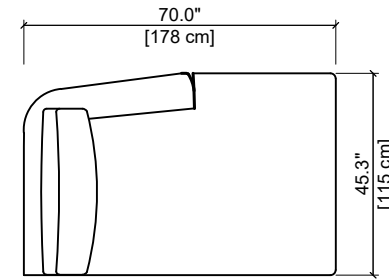

height: 30.2" [77 cm]  
seat height: 16.7" [42 cm]  
arm width: 7.1" [18 cm]

151 BATARD 1,5 PLACE ACC. GAUCHE  
1.5-SEAT 1-ARM UNIT LEFT ARMREST  
BATARD 1,5 PL. APY. IZQUI.

height: 30.2" [77 cm]  
seat height: 16.7" [42 cm]  
arm width: 7.1" [18 cm]

152 BATARD 1,5 PLACE ACC. DROIT  
1.5-SEAT 1-ARM UNIT RIGHT ARMREST  
BATARD 1,5 PL. APY. DER.

height: 30.2" [77 cm]  
seat height: 16.7" [42 cm]  
arm width: 7.1" [18 cm]

# PLAYBACK

design Maurizio MANZONI

rochebobois  
PARIS

02 ANGLE CARRE  
SQUARE CORNER  
ANGULO CUADRADO

height: 30.2" [77 cm]  
seat height: 16.7" [42 cm]

31 PETITE CH. LONGUE ACC.GAUCHE  
SMALL LOUNGE CHAIR LEFT ARM.  
PEQUEÑA CHAISE LONGUE APY.IZQU.

height: 30.2" [77 cm]  
seat height: 16.7" [42 cm]  
arm width: 7.1" [18 cm]

32 PETITE CH. LONGUE ACC.DROIT  
SMALL LOUNGE CHAIR RIGHT ARM.  
PEQUEÑA CHAISE LONGUE APY.DER.

height: 30.2" [77 cm]  
seat height: 16.7" [42 cm]  
arm width: 7.1" [18 cm]