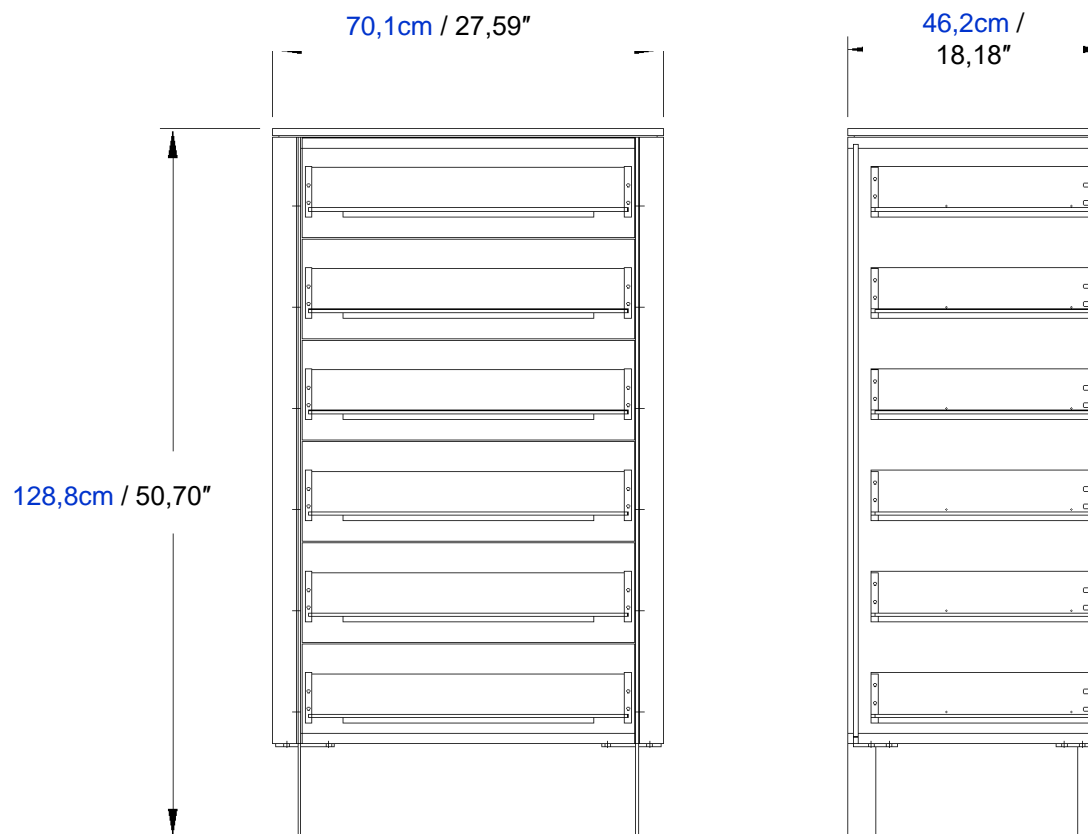

Semainier – Chest of Drawer - Semanario

Collection Rondo

design Studio Roche Bobois

rochebobois
PARIS

Semainier 6 Tiroirs, structure en MDF laqué ou plaqué Alpi® (placage reconstitué), plateau laqué mat, verre laqué, plaqué Alpi® (placage reconstitué) ou céramique, piétement en acier chromé noir.
Fabrication Européenne

Chest of 6 Drawers, structure in lacquered MDF or in veneered Alpi® (reconstituted veneer), top in matt lacquered finish, lacquered glass, veneered Alpi® (reconstituted veneer) or ceramic, legs in black chromed steel.
Manufactured in Europe

Semanario 6 Cajones, estructura en MDF lacado o enchapado Alpi® (enchapado reconstituido), sobre en laca mate, vidrio lacado, enchapado Alpi® (chapado reconstituido) o cerámica, patas en acero cromado negro.
Fabricación europea