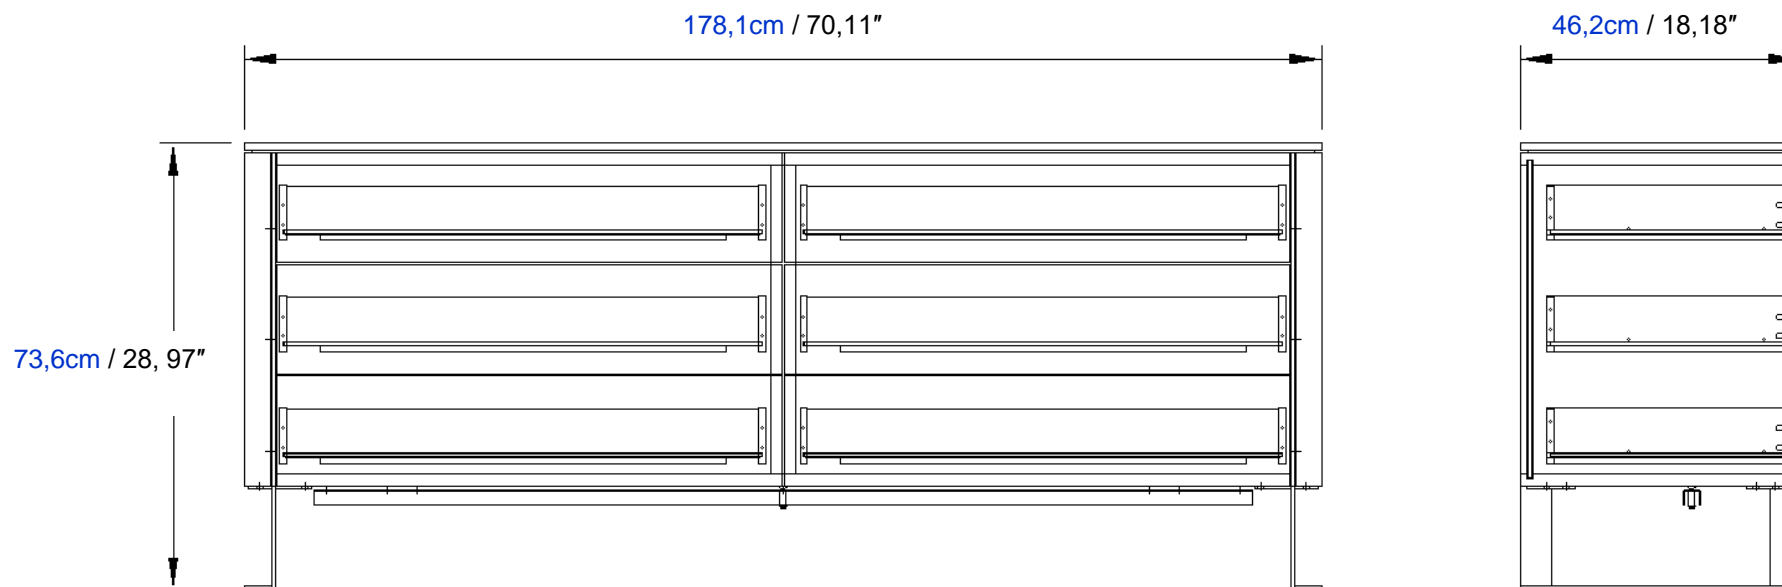

Commode – Chest of Drawer - Comòda

Collection Rondo

design Studio Roche Bobois

rochebobois
PARIS

Commode 6 Tiroirs, structure en MDF laqué ou plaqué Alpi® (placage reconstitué), plateau laqué mat, verre laqué, plaqué Alpi® (placage reconstitué) ou céramique, piétement en acier chromé noir.

Fabrication Européenne

Dresser 6 Drawers, structure in lacquered MDF or in veneered Alpi® (reconstituted veneer), top in matt lacquered finish, lacquered glass, veneered Alpi® (reconstituted veneer) or ceramic, legs in black chromed steel.

Manufactured in Europe

Còmoda 6 Cajònes, estructura en MDF lacado o enchapado Alpi® (enchapado reconstituido), sobre en laca mate, vidrio lacado, enchapado Alpi® (chapado reconstituido) o cerámica, patas en acero cromado negro.

Fabricación europea