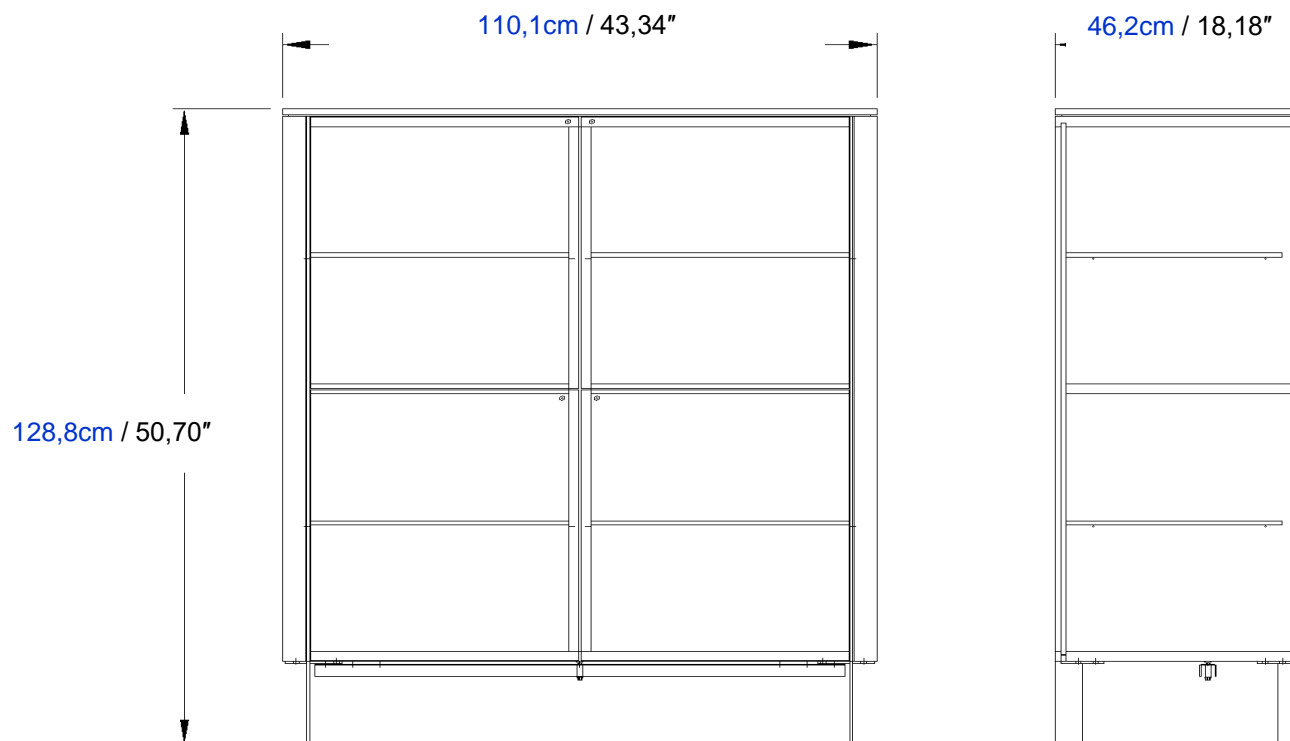

Vaisselle – Chinese Cabinet - Vajillero

Collection Rondo

design Studio Roche Bobois

rochebobois
PARIS

Vaisselle 4 portes, structure en MDF laqué ou plaqué Alpi® (placage reconstitué), plateau laqué mat, verre laqué, plaqué Alpi® (placage reconstitué) ou céramique, piétement en acier chromé noir, 4 étagères en verre incluses.
Fabrication Européenne

Chinese Cabinet with 4 doors, structure in lacquered MDF or in veneered Alpi® (reconstituted veneer), top in matt lacquered finish, lacquered glass, veneered Alpi® (reconstituted veneer) or ceramic, legs in black chromed steel 4 glass shelves included.
Manufactured in Europe

Vajillero 4 puertas, estructura en MDF lacado o enchapado Alpi® (enchapado reconstituido), sobre en laca mate, vidrio lacado, enchapado Alpi® (chapado reconstituido) o cerámica, patas en acero cromado negro, 4 estantes de vidrio incluido.
Fabricación europea