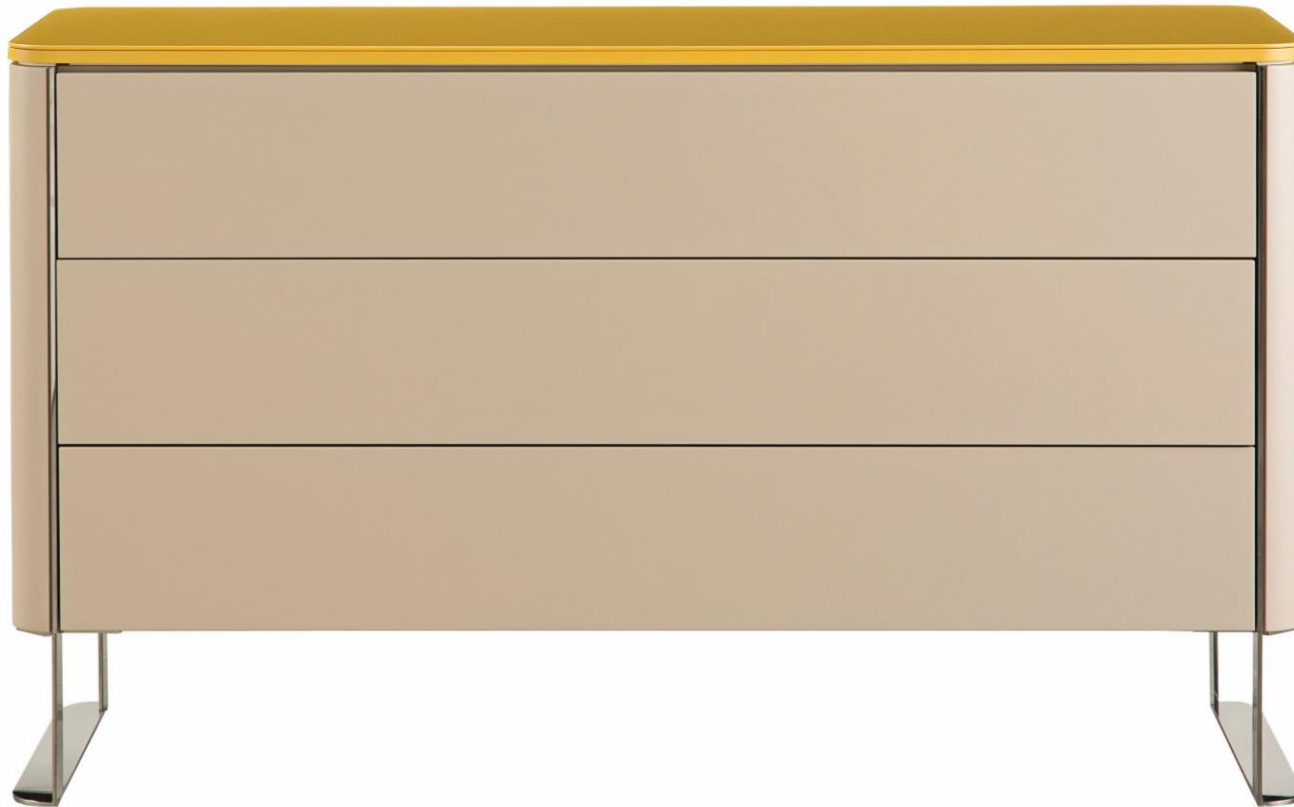

Collection Rondo

design Studio Roche Bobois

rochebobois
PARIS