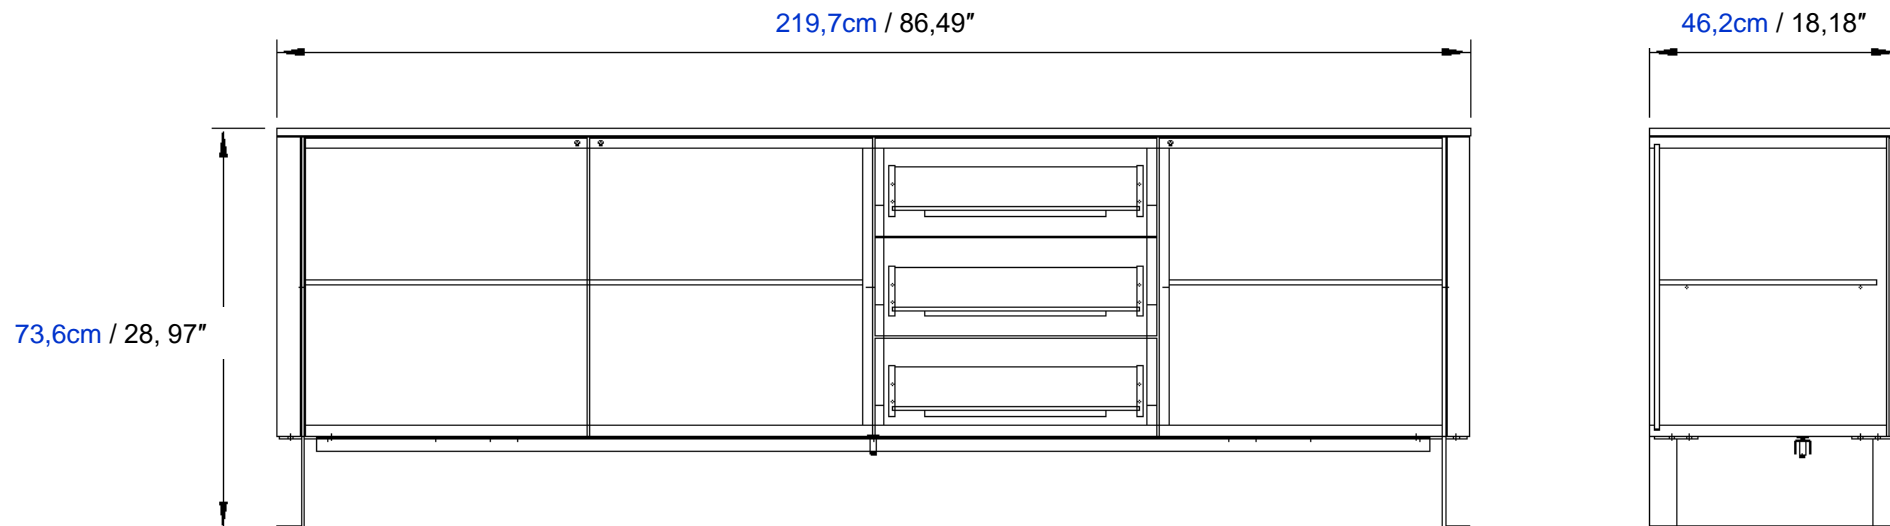

Buffet – Sideboard - Aparador

Collection Rondo

design Studio Roche Bobois

rochebobois
PARIS

Buffet 3 portes, 3 tiroirs, structure en MDF laqué ou plaqué Alpi® (placage reconstitué), plateau laqué mat, verre laqué, plaqué Alpi® (placage reconstitué) ou céramique, piétement en acier chromé noir. 3 étagères verre incluses.
Fabrication Européenne

Sideboard with 3 doors, 3 drawers, structure in lacquered MDF or in veneered Alpi® (reconstituted veneer), top in matt lacquered finish, lacquered glass, veneered Alpi® (reconstituted veneer) or ceramic, legs in black chromed steel. 3 Glass Shelves included.
Manufactured in Europe

Aparador 3 puertas, 3 cajones, estructura en MDF lacado o enchapado Alpi® (enchapado reconstituido), sobre en laca mate, vidrio lacado, enchapado Alpi® (chapado reconstituido) o cerámica, patas en acero cromado negro. 3 estantes de vidrio incluidos.
Fabricación europea