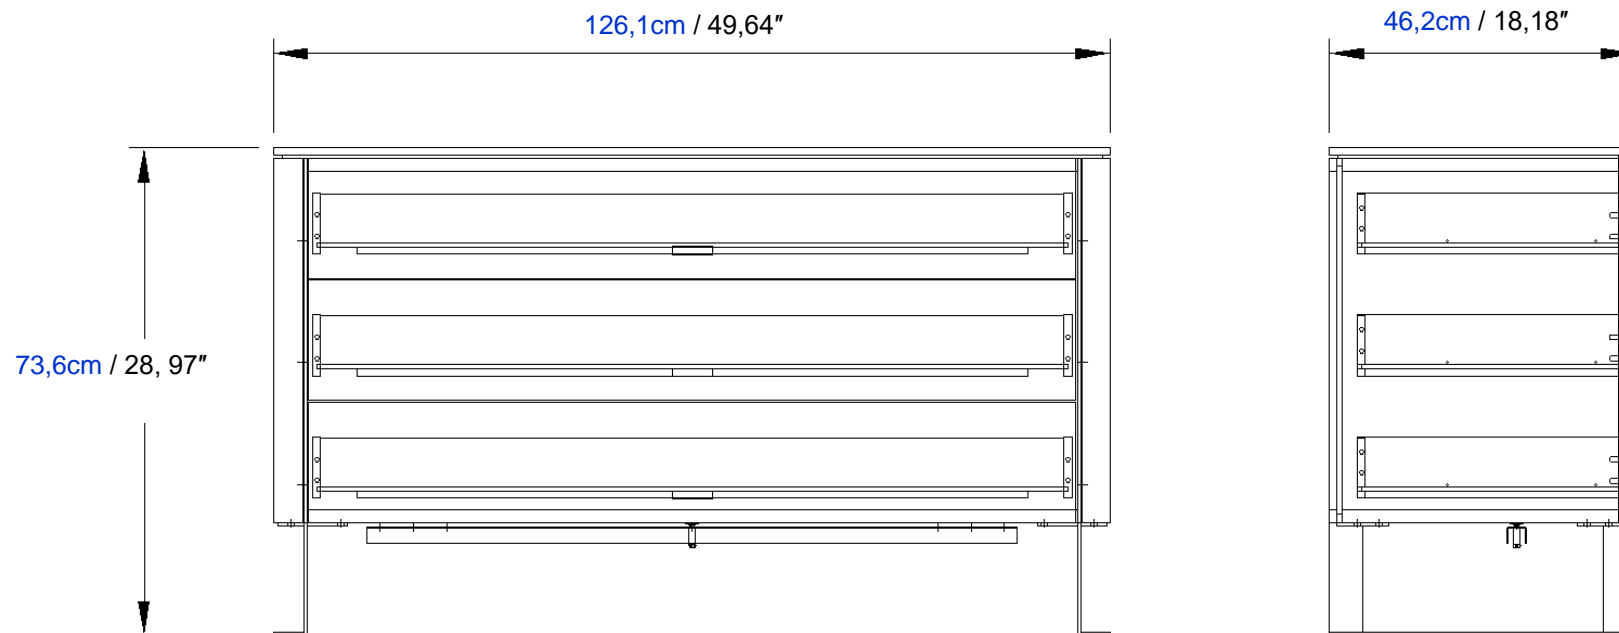

Commode – Chest of Drawer - Comòda

Collection Rondo

design Studio Roche Bobois

rochebobois
PARIS

Commode 3 Tiroirs, structure en MDF laqué ou plaqué Alpi® (placage reconstitué), plateau laqué mat, verre laqué, plaqué Alpi® (placage reconstitué) ou céramique, piétement en acier chromé noir.
Fabrication Européenne

Dresser 3 Drawers, structure in lacquered MDF or in veneered Alpi® (reconstituted veneer), top in matt lacquered finish, lacquered glass, veneered Alpi® (reconstituted veneer) or ceramic, legs in black chromed steel.
Manufactured in Europe

Còmoda 3 Cajònes, estructura en MDF lacado o enchapado Alpi® (enchapado reconstituido), sobre en laca mate, vidrio lacado, enchapado Alpi® (chapado reconstituido) o cerámica, patas en acero cromado negro.
Fabricación europea