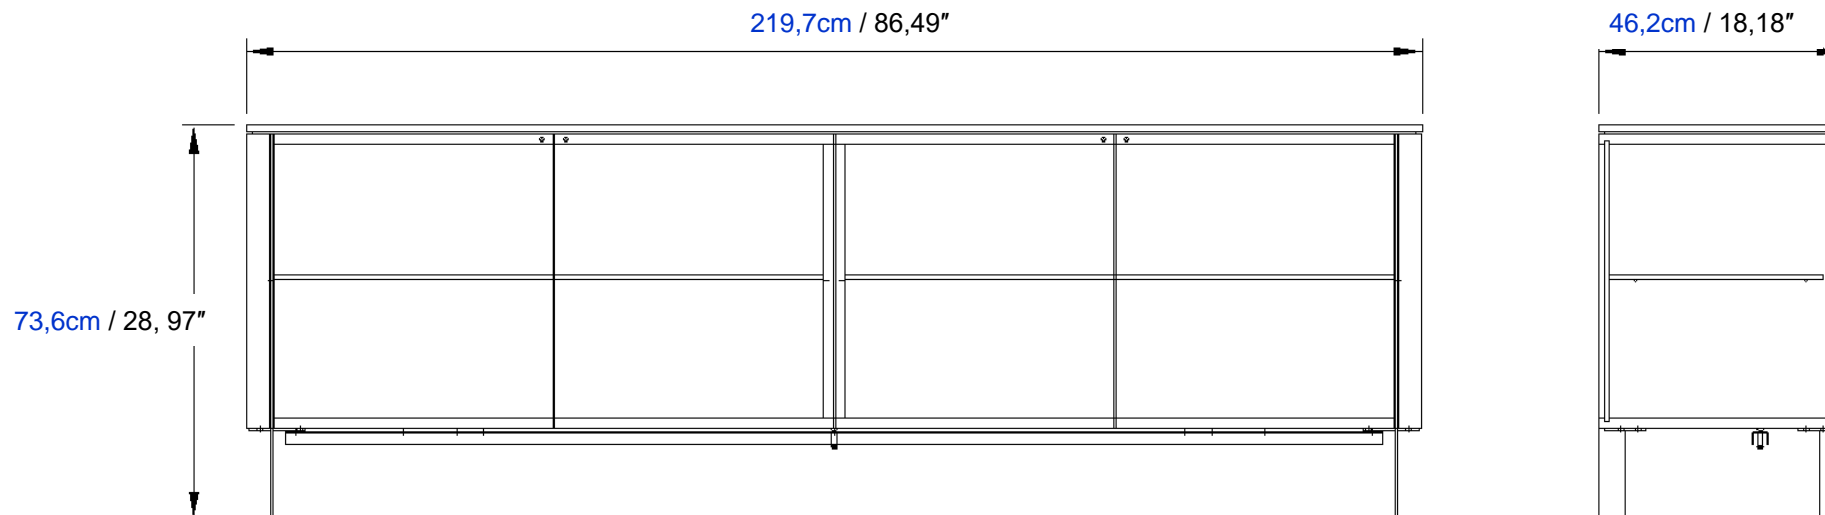

Collection Rondo

design Studio Roche Bobois

rochebobois
PARIS

Buffet 4 portes, structure en MDF laqué ou plaqué Alpi® (placage reconstitué), plateau laqué mat, verre laqué, plaqué Alpi® (placage reconstitué) ou céramique, piétement en acier chromé noir, 4 étagères en verre incluses.

Fabrication Européenne

Sideboard with 4 doors, structure in lacquered MDF or in veneered Alpi® (reconstituted veneer), top in matt lacquered finish, lacquered glass, veneered Alpi® (reconstituted veneer) or ceramic, legs in black chromed steel, 4 glass shelves included.

Manufactured in Europe

Aparador 4 puertas, estructura en MDF lacado o enchapado Alpi® (enchapado reconstituido), sobre en laca mate, vidrio lacado, enchapado Alpi® (chapado reconstituido) o cerámica, patas en acero cromado negro, 4 estantes de vidrio incluido..

Fabricación europea