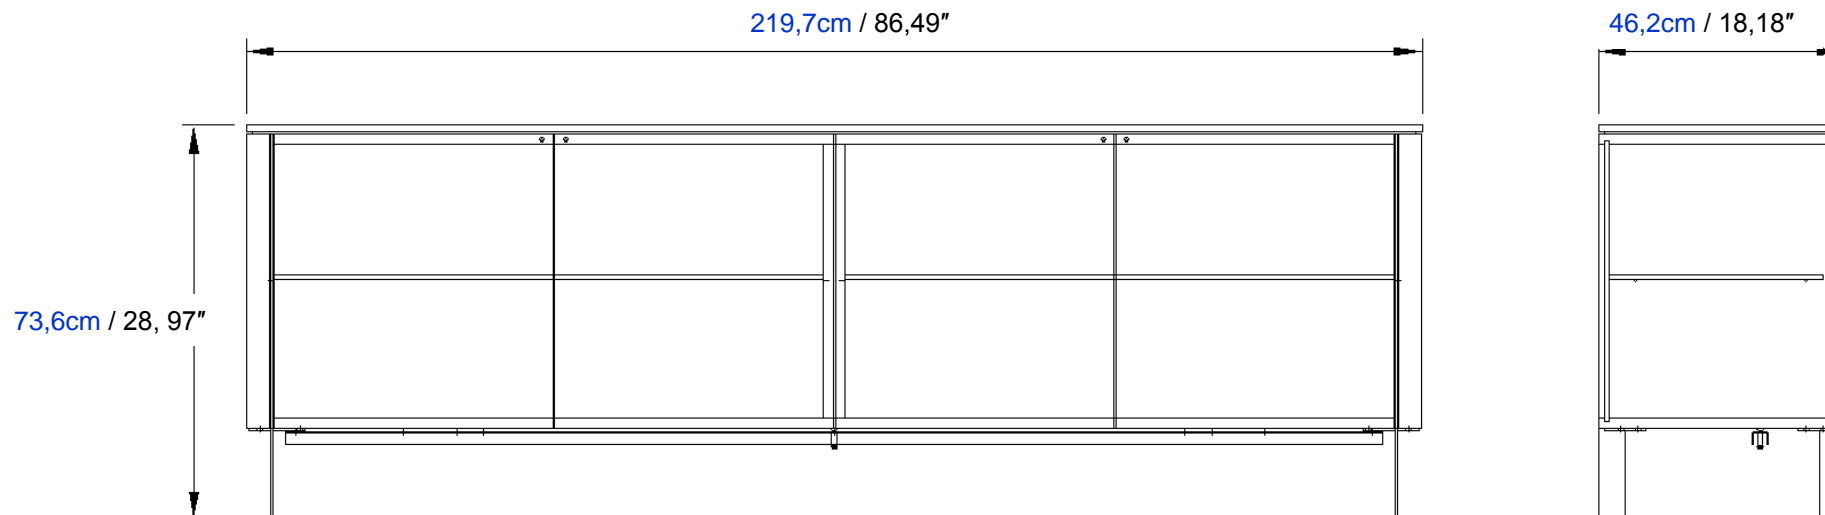

Collection Rondo

rochebobois
PARIS

design Studio Roche Bobois

Buffet 4 portes, structure en MDF laqué ou plaqué Alpi® (placage reconstitué), plateau laqué mat, verre laqué, plaqué Alpi® (placage reconstitué) ou céramique, piétement en acier chromé noir, 4 étagères en verre incluses.

Fabrication Européenne

Sideboard with 4 doors, structure in lacquered MDF or in veneered Alpi® (reconstituted veneer), top in matt lacquered finish, lacquered glass, veneered Alpi® (reconstituted veneer) or ceramic, legs in black chromed steel, 4 glass shelves included.

Manufactured in Europe

Aparador 4 puertas, estructura en MDF lacado o enchapado Alpi® (enchapado reconstituido), sobre en laca mate, vidrio lacado, enchapado Alpi® (chapado reconstituido) o cerámica, patas en acero cromado negro, 4 estantes de vidrio incluido..

Fabricación europea