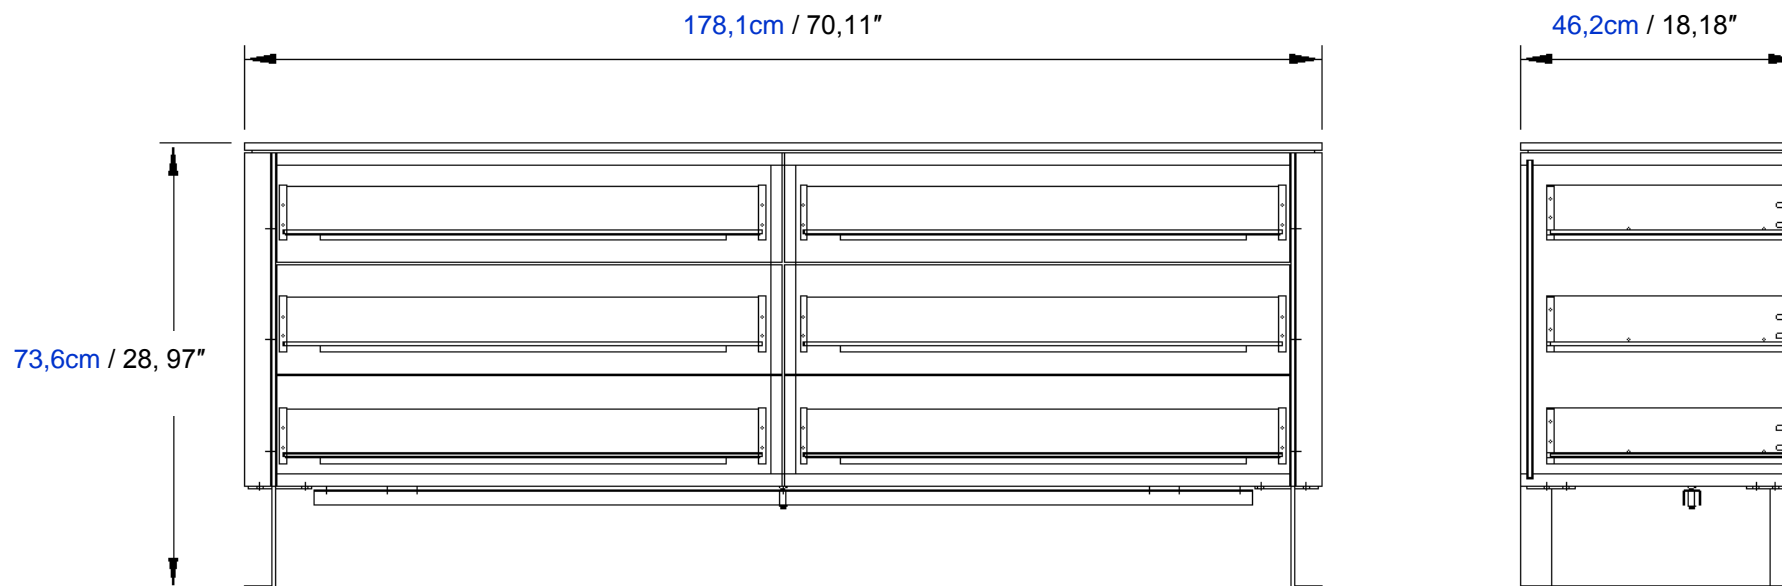

Collection Rondo

rocheboboib
PARIS

design Studio Roche Bobois

Commode 6 Tiroirs, structure en MDF laqué ou plaqué Alpi® (placage reconstitué), plateau laqué mat, verre laqué, plaqué Alpi® (placage reconstitué) ou céramique, piétement en acier chromé noir.
Fabrication Européenne

Dresser 6 Drawers, structure in lacquered MDF or in veneered Alpi® (reconstituted veneer), top in matt lacquered finish, lacquered glass, veneered Alpi® (reconstituted veneer) or ceramic, legs in black chromed steel.
Manufactured in Europe

Còmoda 6 Cajònes, estructura en MDF lacado o enchapado Alpi® (enchapado reconstituido), sobre en laca mate, vidrio lacado, enchapado Alpi® (chapado reconstituido) o cerámica, patas en acero cromado negro.
Fabricación europea