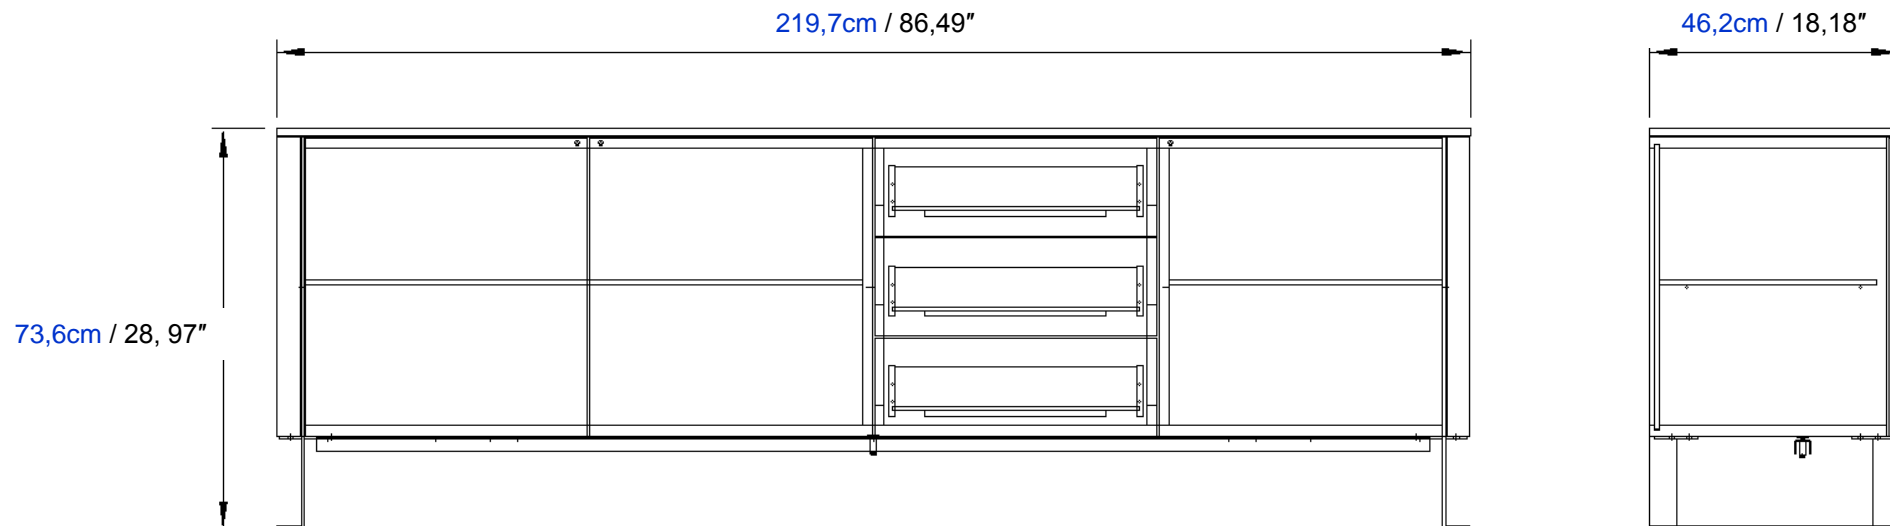

Collection Rondo

rochebobo
PARIS

design Studio Roche Bobois

Buffet 3 portes, 3 tiroirs, structure en MDF laqué ou plaqué Alpi® (placage reconstitué), plateau laqué mat, verre laqué, plaqué Alpi® (placage reconstitué) ou céramique, piétement en acier chromé noir. 3 étagères verre incluses.
Fabrication Européenne

Sideboard with 3 doors, 3 drawers, structure in lacquered MDF or in veneered Alpi® (reconstituted veneer), top in matt lacquered finish, lacquered glass, veneered Alpi® (reconstituted veneer) or ceramic, legs in black chromed steel. 3 Glass Shelves included.
Manufactured in Europe

Aparador 3 puertas, 3 cajones, estructura en MDF lacado o enchapado Alpi® (enchapado reconstituido), sobre en laca mate, vidrio lacado, enchapado Alpi® (chapado reconstituido) o cerámica, patas en acero cromado negro. 3 estantes de vidrio incluidos.
Fabricación europea

TU116