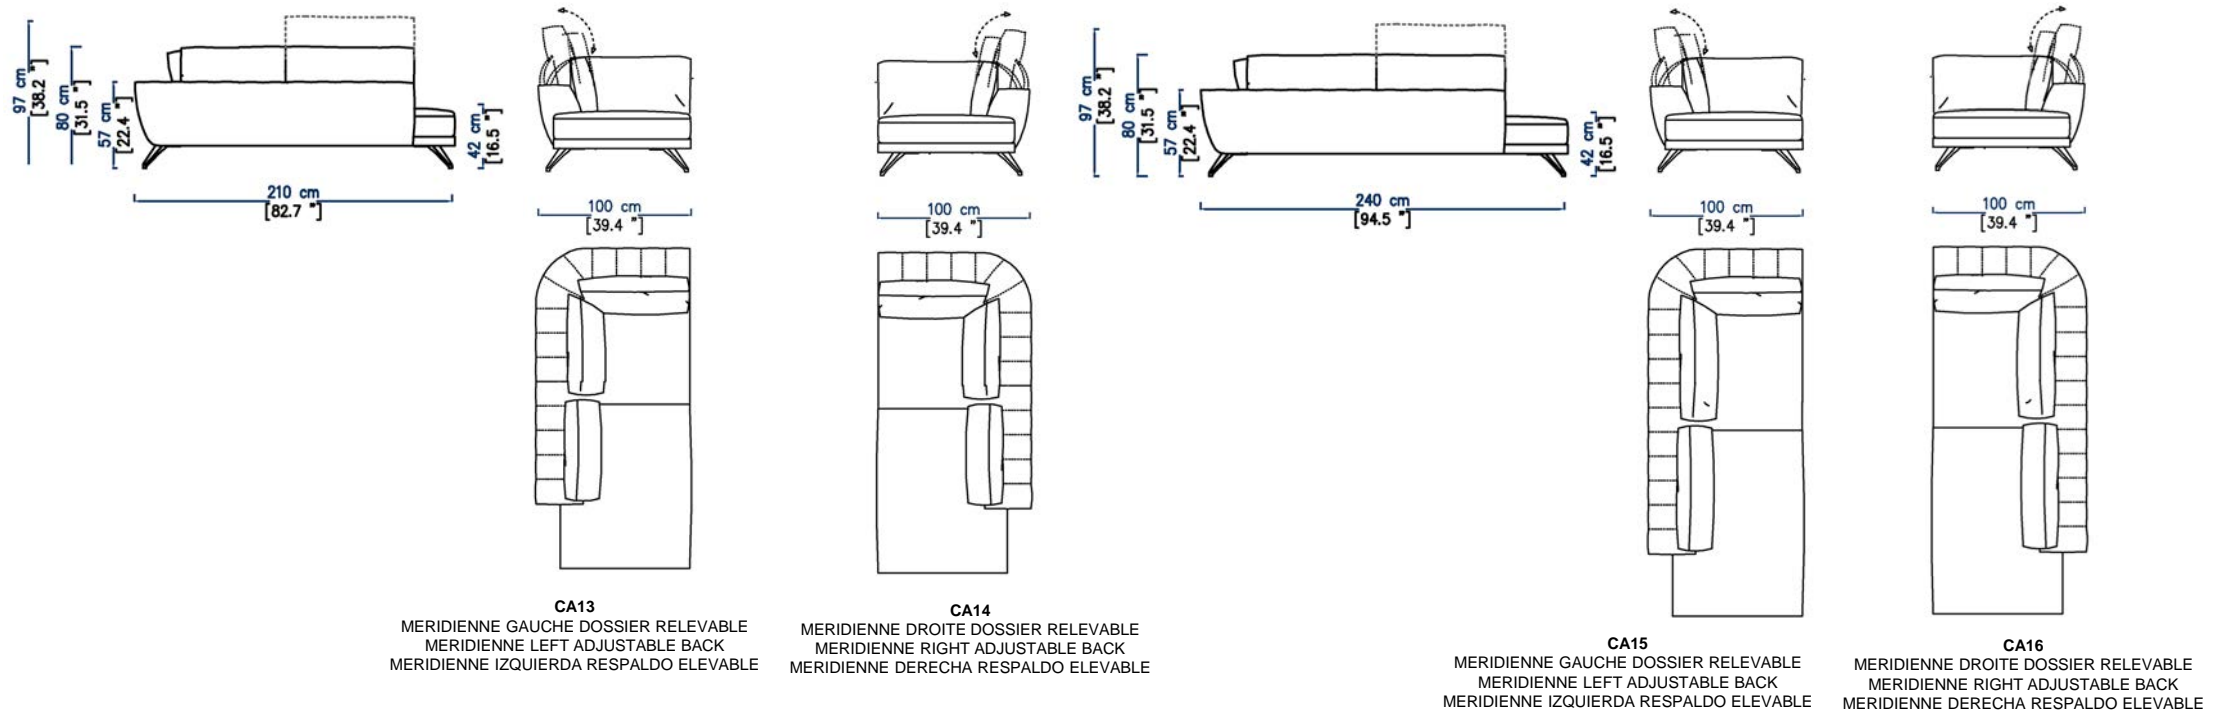

CARACTERE

design Sacha LAKIC

rochebobois
PARIS

DOSSIERS RELEVABLES / ADJUSTABLE BACKS / RESPALDOS ELEVABLES 3/7