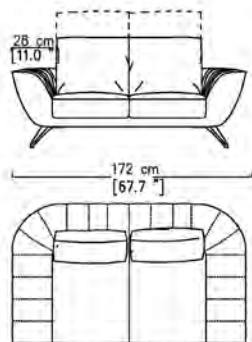

DOSSIERS RELEVABLES / ADJUSTABLE BACKS / RESPALDOS ELEVABLES 1/7

CA05
CANAPE 2 PLACES DOSSIERS
RELEVABLES
2-SEATS SOFA ADJUSTABLE BACKS
SOFÁ 2 PLAZAS RESPALDOS
ELEVABLES