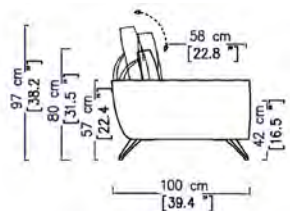

DOSSIERS RELEVABLES / ADJUSTABLE BACKS / RESPALDOS ELEVABLES 1/7

CA05
CANAPE 2 PLACES DOSSIERS
RELEVABLES
2-SEATS SOFA ADJUSTABLE BACKS
SOFÁ 2 PLAZAS RESPALDOS
ELEVABLES