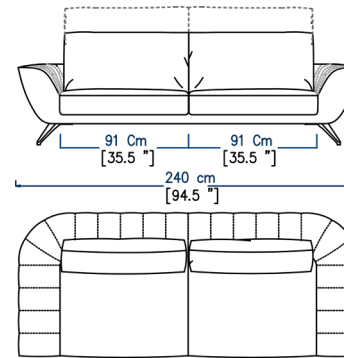

CA07
GRAND CANAPE 3 PLACES DOSSIERS RELEVABLES
LARGE 3-SEATS SOFA ADJUSTABLE BACKS
GRAN SOFÁ 3 PLAZAS RESPALDOS ELEVABLES

2 x CA44 L.87 cm / 34,25"