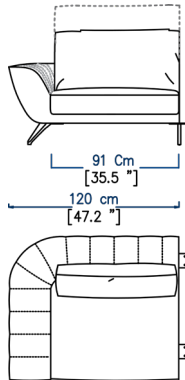

DOSSIERS RELEVABLES / ADJUSTABLE BACKS / RESPALDOS ELEVABLES 2/7

CA23

BATARD 1 PLACE ACC. GAUCHE DOSSIER RELEVABLE
1-SEAT 1-ARM UNIT LEFT ARMREST ADJUSTABLE BACK
BATARD 1 PL. APY IZQUIERDO RESPALDO ELEVABLE

1 x CA44 L.87 cm / 34,25"