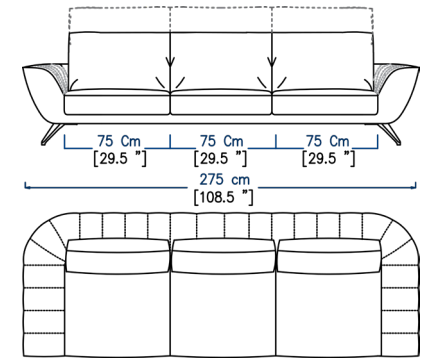

CA43
GRAND CANAPE 4 PLACES DOSSIERS RELEVABLES
LARGE 4-SEATS SOFA ADJUSTABLE BACKS
GRAN SOFÁ 4 PLAZAS RESPALDOS ELEVABLES

3 x CA45 L.70 cm / 27,55"

Coussins cale-reins préconisés (en option)
Recommended lumbar cushions (optional)
Cojines lumbares recomendados (opcionales)