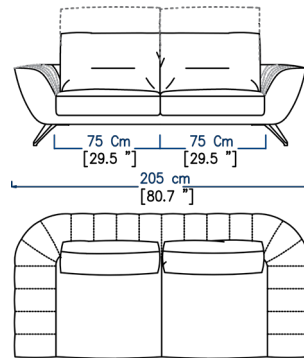

CA05
CANAPE 2 PLACES DOSSIERS RELEVABLES
2-SEATS SOFA ADJUSTABLE BACKS
SOFÁ 2 PLAZAS RESPALDOS ELEVABLES

2 x CA46 L.53 cm / 20,86"

CA06
CANAPE 3 PLACES DOSSIERS RELEVABLES
3-SEATS SOFA ADJUSTABLE BACKS
SOFÁ 3 PLAZAS RESPALDOS ELEVABLES