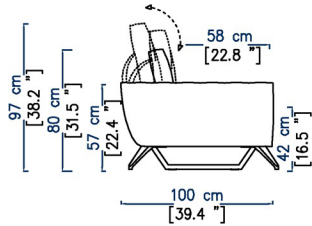

DOSSIERS RELEVABLES / ADJUSTABLE BACKS / RESPALDOS ELEVABLES 2/7

CA23

BATARD 1 PLACE ACC. GAUCHE DOSSIER RELEVABLE
1-SEAT 1-ARM UNIT LEFT ARMREST ADJUSTABLE BACK
BATARD 1 PL. APY IZQUIERDO RESPALDO ELEVABLE

1 x CA44 L.87 cm / 34,25"