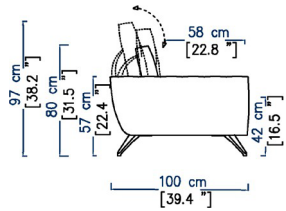

CA05
CANAPE 2 PLACES DOSSIERS RELEVABLES
2-SEATS SOFA ADJUSTABLE BACKS
SOFÁ 2 PLAZAS RESPALDOS ELEVABLES

2 x CA46 L.53 cm / 20,86"

CA06
CANAPE 3 PLACES DOSSIERS RELEVABLES
3-SEATS SOFA ADJUSTABLE BACKS
SOFÁ 3 PLAZAS RESPALDOS ELEVABLES