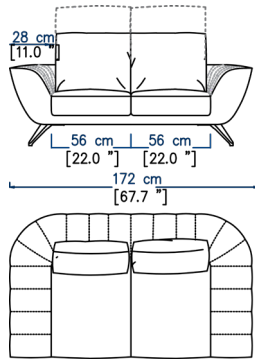

CA05
CANAPE 2 PLACES DOSSIERS RELEVABLES
2-SEATS SOFA ADJUSTABLE BACKS
SOFÁ 2 PLAZAS RESPALDOS ELEVABLES

2 x CA46 L.53 cm / 20,86"

CA06
CANAPE 3 PLACES DOSSIERS RELEVABLES
3-SEATS SOFA ADJUSTABLE BACKS
SOFÁ 3 PLAZAS RESPALDOS ELEVABLES