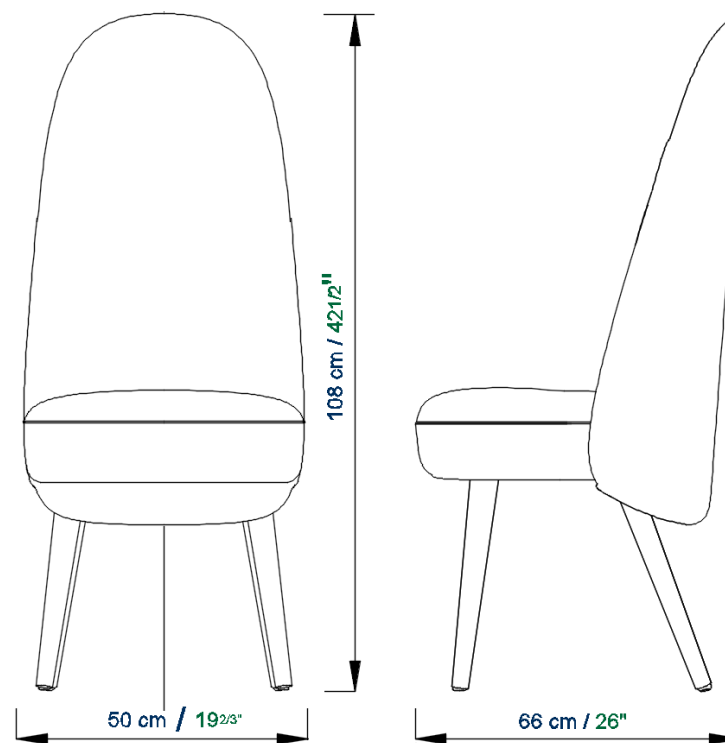

Collection NATIV - Chaises Identities

design Raphaël Navot

rochebobo
PARIS

Identities 04: Chaise, coque en multiplis de bouleau et pieds en frêne massif teinté ou lacqué (nombreux coloris disponibles). Assise en mousse densité PCM30. Dossier mousse densité PCM 40. Dossier avant soutien lombaire mousse densité PCM 25. Revêtement en tissu ou cuir (plusieurs coloris possibles). **Dimensions:** L 50 x H 108 x P 66 cm

Identities 04 : Chair, shell in birch plywood and legs in solid ash stained or lacquered (many colors available). PCM30 density foam seat. Foam density backrest PCM 40. Backrest lumbar support foam density PCM 25. Fabric or leather upholstery (several colors possible). **Dimentions:** L 50 x H 108 x P 66 cm

Identities 04 : Silla, carcasa de contrachapado de abedul y patas de ceniza macizo teñidas o lacadas (muchos colores disponibles). Asiento de espuma de densidad PCM30. Densidad espuma de respaldo PCM 40. Soporte lumbar de espuma de densidad PCM 25. Tapiceria en tela o cuero (varios colores posibles). **Dimenciones:** L 50 x H 108 x P 66 cm

Identities 4

EU584