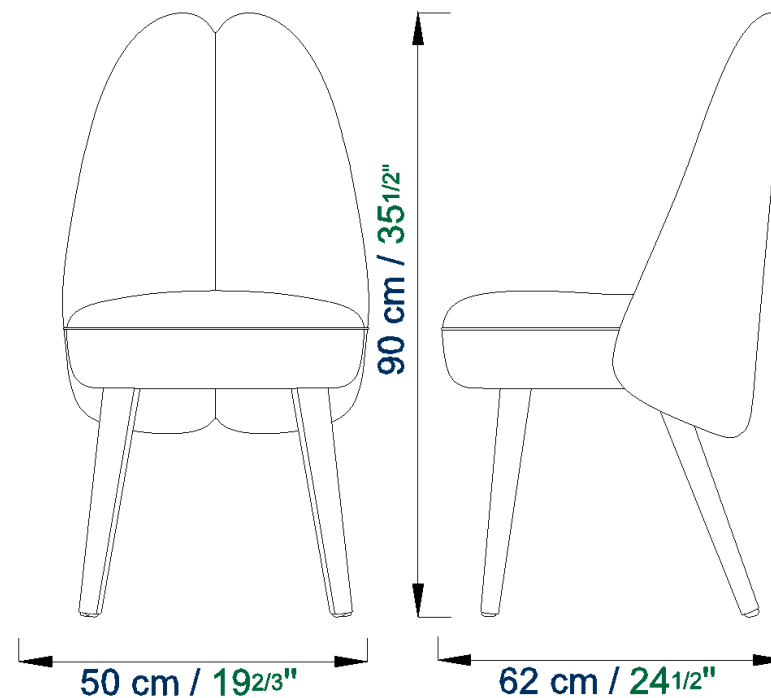

Collection NATIV - Chaises Identities

design Raphaël Navot

rochebobo
PARIS

Identities 03: Chaise, coque en multiplis de bouleau et pieds en frêne massif teinté ou lacqué (nombreux coloris disponibles). Assise en mousse densité PCM30. Dossier mousse densité PCM 40. Dossier avant soutien lombaire mousse densité PCM 25. Revêtement en tissu ou cuir (plusieurs coloris possibles). **Dimensions:** L 50 x H 90 x P 62 cm

Identities 03 : Chair, shell in birch plywood and legs in solid ash stained or lacquered (many colors available). PCM30 density foam seat. Foam density backrest PCM 40. Backrest lumbar support foam density PCM 25. Fabric or leather upholstery (several colors possible). **Dimentions:** L 50 x H 90 x P 62 cm

Identities 03 : Silla, carcasa de contrachapado de abedul y patas de ceniza macizo teñidas o lacadas (muchos colores disponibles). Asiento de espuma de densidad PCM30. Densidad espuma de respaldo PCM 40. Soporte lumbar de espuma de densidad PCM 25. Tapicería en tela o cuero (varios colores posibles). **Dimenciones:** L 50 x H 90 x P 62 cm