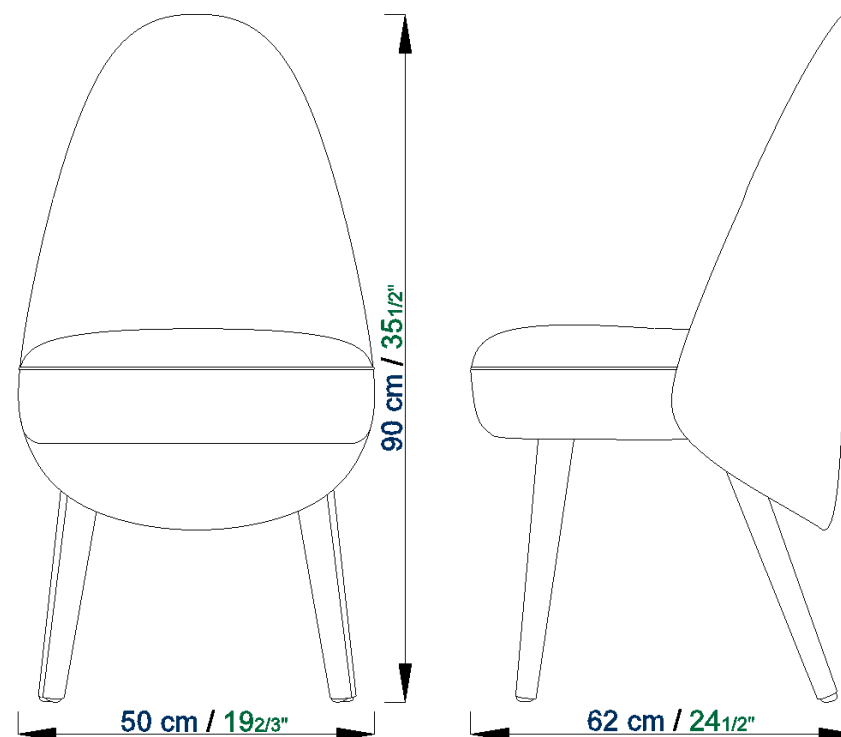

Collection NATIV - Chaises Identities

design Raphaël Navot

rochebobo
PARIS

Identities 05: Chaise, coque en multiplis de bouleau et pieds en frêne massif teinté ou lacqué (nombreux coloris disponibles). Assise en mousse densité PCM30. Dossier mousse densité PCM 40. Dossier avant soutien lombaire mousse densité PCM 25. Revêtement en tissu ou cuir (plusieurs coloris possibles). **Dimensions:** L 50 x H 90 x P 62 cm

Identities 05 : Chair, shell in birch plywood and legs in solid ash stained or lacquered (many colors available). PCM30 density foam seat. Foam density backrest PCM 40. Backrest lumbar support foam density PCM 25. Fabric or leather upholstery (several colors possible). **Dimentions:** L 50 x H 90 x P 62 cm

Identities 05 : Silla, carcasa de contrachapado de abedul y patas de ceniza macizo teñidas o lacadas (muchos colores disponibles). Asiento de espuma de densidad PCM30. Densidad espuma de respaldo PCM 40. Soporte lumbar de espuma de densidad PCM 25. Tapicería en tela o cuero (varios colores posibles). **Dimenciones:** L 50 x H 90 x P 62 cm

Identities 5

EU584