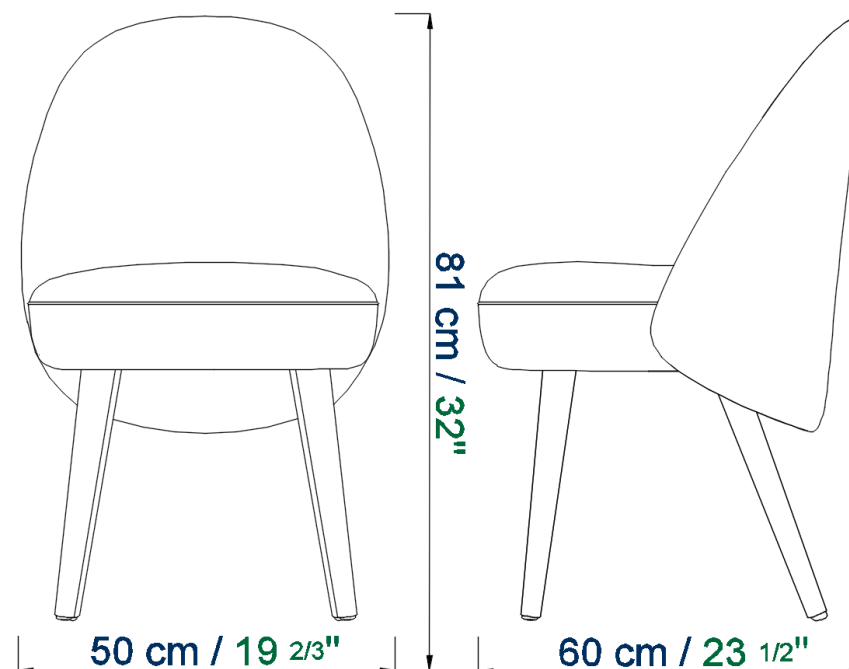

Collection NATIV - Chaises Identities

design Raphaël Navot

rochebobo
PARIS

Identities 02: Chaise, coque en multiplis de bouleau et pieds en frêne massif teinté ou lacqué (nombreux coloris disponibles). Assise en mousse densité PCM30. Dossier mousse densité PCM 40. Dossier avant soutien lombaire mousse densité PCM 25. Revêtement en tissu ou cuir (plusieurs coloris possibles). **Dimensions:** L 50 x H 81 x P 60 cm

Identities 02 : Chair, shell in birch plywood and legs in solid ash stained or lacquered (many colors available). PCM30 density foam seat. Foam density backrest PCM 40. Backrest lumbar support foam density PCM 25. Fabric or leather upholstery (several colors possible). **Dimensions:** L 50 x H 81 x P 60 cm

Identities 02 : Silla, carcasa de contrachapado de abedul y patas de ceniza macizo teñidas o lacadas (muchos colores disponibles). Asiento de espuma de densidad PCM30. Densidad espuma de respaldo PCM 40. Soporte lumbar de espuma de densidad PCM 25. Tapicería en tela o cuero (varios colores posibles). **Dimensiones:** L 50 x H 81 x P 60 cm

Identities 2

EU584