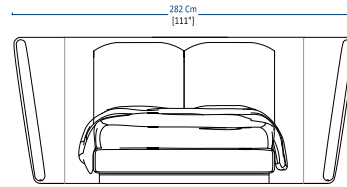

PARIS PANAME LIT

design Bruno MOINARD

rochebobo
PARIS

152 Cm
[60"]