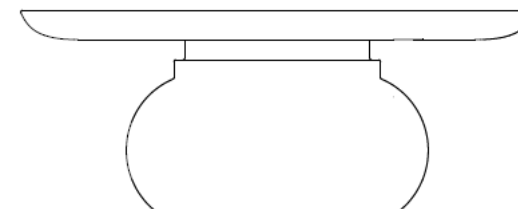

35 cm
(13,8")