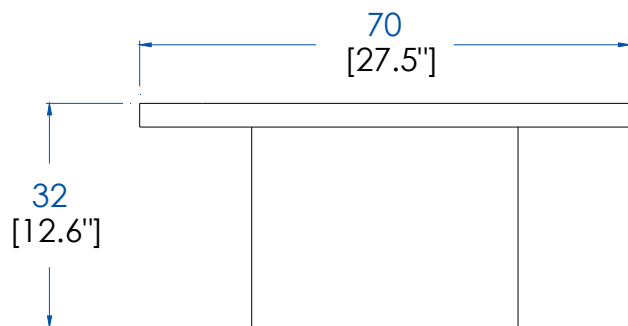

Collection BRASSERIE

rochebobois
PARIS

design Philippe Bouix

P.BS.MA01 - Bout Canapé – L 70 H 32 P 70 cm

Plateau céramique Carrare blanc cerclage en laiton patiné, piètement en tilleul laqué (plusieurs coloris de laque disponibles).

P.BS.MA01 - End Table – L 27.5" H 12.6" P 27.5"

Top in white Carrare ceramic with frame in brass with patina finish, base in linden with lacquer finish (many lacquer colours available).

P.BS.MA01 - Mesa de Rincón – L 70 A 32 P 70 cm

Sobre cerámica Carrare blanco, círculo en latón patinado, patas en tilo lacado (varios colores disponibles).