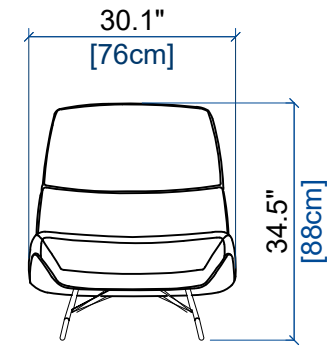

Verni Noir mat

Varnished in matte black

Barnizado en negro mate

12 CHAISE LONGUE
LOUNGE CHAIR
CHAISE LONGUE

height: 35.3" [88 cm]
seat height: 16.6" [40 cm]