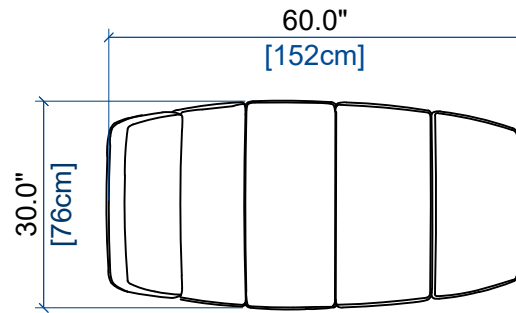

Verni Noir mat

Varnished in matte black

Barnizado en negro mate

12 CHAISE LONGUE
LOUNGE CHAIR
CHAISE LONGUE

height: 35.3" [88 cm]
seat height: 16.6" [40 cm]