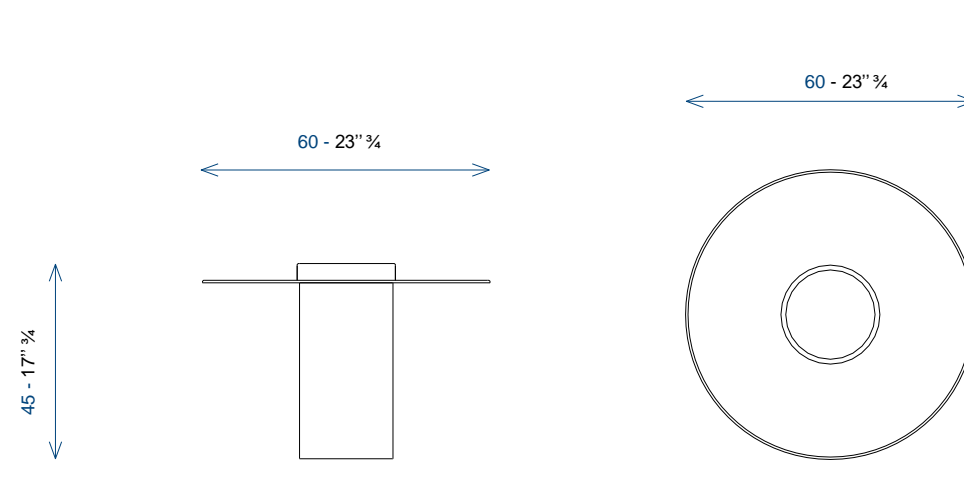

Bout de canapé: Plateau aluminium tourné et vernis teinté ép. 5mm.
Base béton sablé et vernis.

End table : Top in 5mm-thick turned aluminium with varnish finish, col. Ambre.
Base in concrete with varnish and sanded finish.

Mesa de rincón: Bandeja torneada de aluminio y barniz tintado ep. 5 mm.
Base de hormigón lijada y barnizada.