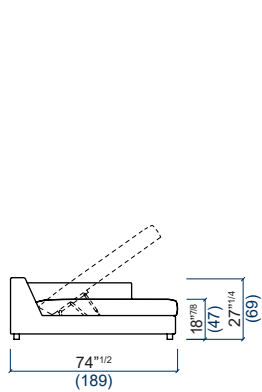

REVERSI

design Sacha LAKIC