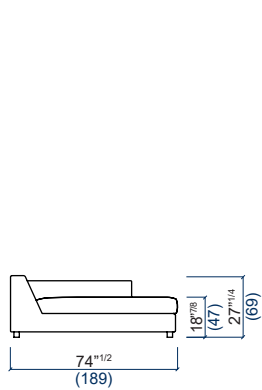

REVERSI

design Sacha LAKIC