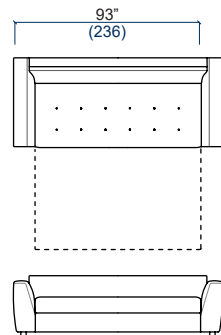

95 Grand canapé-lit 3 places
Large 3-seat sofa bed
Gran sofá-cama 3 plazas