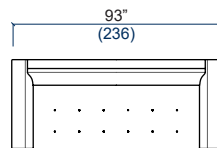

35 Grand Canapé 3 places
Large 3-seat sofa
Gran Sofá 3 plazas