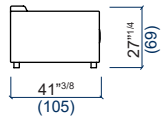

30 Canapé 3 places
3-seat sofa
Sofá 3 plazas