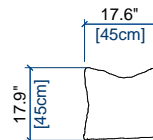

design MAISON LACROIX

GRAND CANAPE 3 PLACES
LARGE 3-SEAT SOFA
GRAN SOFA 3 PLAZAS

height: 32.7" [83 cm]
seat height: 17.8" [45 cm]
arm width: 11.4" [29 cm]

CANAPE 3 PLACES
3-SEAT SOFA
SOFA 3 PLAZAS

height: 32.7" [83 cm]
seat height: 17.8" [45 cm]
arm width: 11.4" [29 cm]

CANAPE 2,5 PLACES
2.5-SEAT SOFA
SOFA 2,5 PLAZAS

height: 32.7" [83 cm]
seat height: 17.8" [45 cm]
arm width: 11.4" [29 cm]

CANAPE 2 PLACES
2-SEAT SOFA
SOFA 2 PLAZAS

height: 32.7" [83 cm]
seat height: 17.8" [45 cm]
arm width: 11.4" [29 cm]

FAUTEUIL
ARMCHAIR
SILLON

height: 32.7" [83 cm]
seat height: 17.8" [45 cm]
arm width: 11.4" [29 cm]

COUSSIN CARRE
SQUARE CUSHION
COJIN CUADRADO

COUSSIN RECTANGULAIRE
RECTANGULAR CUSHION
COJIN RECTANGULARE