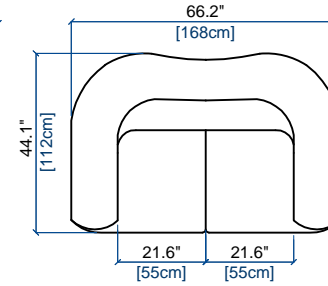

design MAISON LACROIX

GRAND CANAPE 3 PLACES
LARGE 3-SEAT SOFA
GRAN SOFA 3 PLAZAS

height: 32.7" [83 cm]
seat height: 17.8" [45 cm]
arm width: 11.4" [29 cm]

CANAPE 3 PLACES
3-SEAT SOFA
SOFA 3 PLAZAS

height: 32.7" [83 cm]
seat height: 17.8" [45 cm]
arm width: 11.4" [29 cm]

CANAPE 2,5 PLACES
2.5-SEAT SOFA
SOFA 2,5 PLAZAS

height: 32.7" [83 cm]
seat height: 17.8" [45 cm]
arm width: 11.4" [29 cm]

CANAPE 2 PLACES
2-SEAT SOFA
SOFA 2 PLAZAS

height: 32.7" [83 cm]
seat height: 17.8" [45 cm]
arm width: 11.4" [29 cm]

FAUTEUIL
ARMCHAIR
SILLON

height: 32.7" [83 cm]
seat height: 17.8" [45 cm]
arm width: 11.4" [29 cm]

COUSSIN CARRE
SQUARE CUSHION
COJIN CUADRADO

COUSSIN RECTANGULAIRE
RECTANGULAR CUSHION
COJIN RECTANGULARE