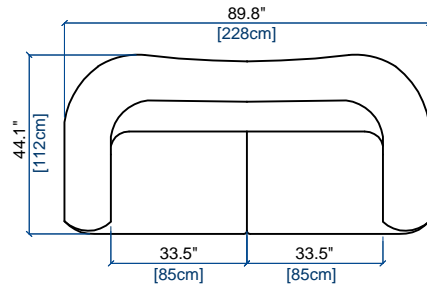

design MAISON LACROIX

GRAND CANAPE 3 PLACES
LARGE 3-SEAT SOFA
GRAN SOFA 3 PLAZAS

height: 32.7" [83 cm]
seat height: 17.8" [45 cm]
arm width: 11.4" [29 cm]

CANAPE 3 PLACES
3-SEAT SOFA
SOFA 3 PLAZAS

height: 32.7" [83 cm]
seat height: 17.8" [45 cm]
arm width: 11.4" [29 cm]

CANAPE 2,5 PLACES
2.5-SEAT SOFA
SOFA 2,5 PLAZAS

height: 32.7" [83 cm]
seat height: 17.8" [45 cm]
arm width: 11.4" [29 cm]

CANAPE 2 PLACES
2-SEAT SOFA
SOFA 2 PLAZAS

height: 32.7" [83 cm]
seat height: 17.8" [45 cm]
arm width: 11.4" [29 cm]

FAUTEUIL
ARMCHAIR
SILLON

height: 32.7" [83 cm]
seat height: 17.8" [45 cm]
arm width: 11.4" [29 cm]

COUSSIN CARRE
SQUARE CUSHION
COJIN CUADRADO

COUSSIN RECTANGULAIRE
RECTANGULAR CUSHION
COJIN RECTANGULARE