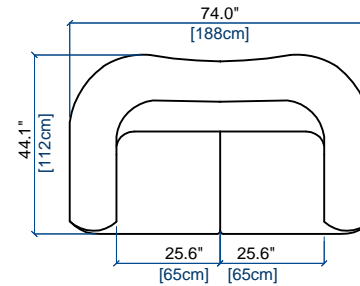

design MAISON LACROIX

GRAND CANAPE 3 PLACES
LARGE 3-SEAT SOFA
GRAN SOFA 3 PLAZAS

height: 32.7" [83 cm]
seat height: 17.8" [45 cm]
arm width: 11.4" [29 cm]

CANAPE 3 PLACES
3-SEAT SOFA
SOFA 3 PLAZAS

height: 32.7" [83 cm]
seat height: 17.8" [45 cm]
arm width: 11.4" [29 cm]

CANAPE 2,5 PLACES
2.5-SEAT SOFA
SOFA 2,5 PLAZAS

height: 32.7" [83 cm]
seat height: 17.8" [45 cm]
arm width: 11.4" [29 cm]

CANAPE 2 PLACES
2-SEAT SOFA
SOFA 2 PLAZAS

height: 32.7" [83 cm]
seat height: 17.8" [45 cm]
arm width: 11.4" [29 cm]

FAUTEUIL
ARMCHAIR
SILLON

height: 32.7" [83 cm]
seat height: 17.8" [45 cm]
arm width: 11.4" [29 cm]

COUSSIN CARRE
SQUARE CUSHION
COJIN CUADRADO

COUSSIN RECTANGULAIRE
RECTANGULAR CUSHION
COJIN RECTANGULARE