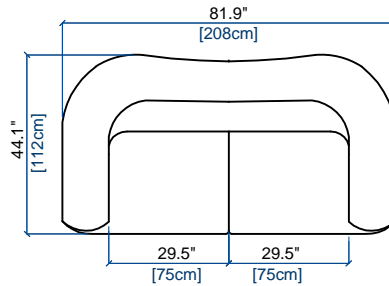

design MAISON LACROIX

GRAND CANAPE 3 PLACES
LARGE 3-SEAT SOFA
GRAN SOFA 3 PLAZAS

height: 32.7" [83 cm]
seat height: 17.8" [45 cm]
arm width: 11.4" [29 cm]

CANAPE 3 PLACES
3-SEAT SOFA
SOFA 3 PLAZAS

height: 32.7" [83 cm]
seat height: 17.8" [45 cm]
arm width: 11.4" [29 cm]

CANAPE 2,5 PLACES
2.5-SEAT SOFA
SOFA 2,5 PLAZAS

height: 32.7" [83 cm]
seat height: 17.8" [45 cm]
arm width: 11.4" [29 cm]

CANAPE 2 PLACES
2-SEAT SOFA
SOFA 2 PLAZAS

height: 32.7" [83 cm]
seat height: 17.8" [45 cm]
arm width: 11.4" [29 cm]

FAUTEUIL
ARMCHAIR
SILLON

height: 32.7" [83 cm]
seat height: 17.8" [45 cm]
arm width: 11.4" [29 cm]

COUSSIN CARRE
SQUARE CUSHION
COJIN CUADRADO

COUSSIN RECTANGULAIRE
RECTANGULAR CUSHION
COJIN RECTANGULARE