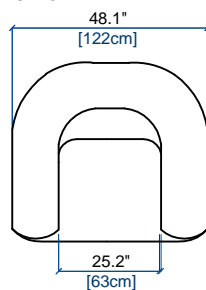

design MAISON LACROIX

GRAND CANAPE 3 PLACES
LARGE 3-SEAT SOFA
GRAN SOFA 3 PLAZAS

height: 32.7" [83 cm]
seat height: 17.8" [45 cm]
arm width: 11.4" [29 cm]

CANAPE 3 PLACES
3-SEAT SOFA
SOFA 3 PLAZAS

height: 32.7" [83 cm]
seat height: 17.8" [45 cm]
arm width: 11.4" [29 cm]

CANAPE 2,5 PLACES
2.5-SEAT SOFA
SOFA 2,5 PLAZAS

height: 32.7" [83 cm]
seat height: 17.8" [45 cm]
arm width: 11.4" [29 cm]

CANAPE 2 PLACES
2-SEAT SOFA
SOFA 2 PLAZAS

height: 32.7" [83 cm]
seat height: 17.8" [45 cm]
arm width: 11.4" [29 cm]

FAUTEUIL
ARMCHAIR
SILLON

height: 32.7" [83 cm]
seat height: 17.8" [45 cm]
arm width: 11.4" [29 cm]

COUSSIN CARRE
SQUARE CUSHION
COJIN CUADRADO

COUSSIN RECTANGULAIRE
RECTANGULAR CUSHION
COJIN RECTANGULARE