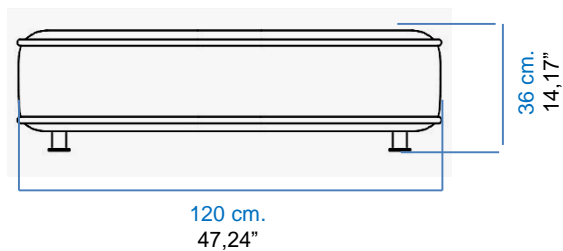

ESCAPADE CUIR

design Zeno NUGARI

GRAND CANAPE 3 PLACES
LARGE 3-SEAT SOFA
GRAN SOFÁ 3 PLAZAS

CANAPE 3 PLACES
3-SEAT SOFA
SOFÁ 3 PLAZAS

VUE DE COTE
SIDE VIEW
VISTA LATERAL

ESCAPADE CUIR

design Zeno NUGARI

CANAPE 2,5 PLACES
2,5 -SEAT SOFA
SOFÁ 2,5 PLAZAS