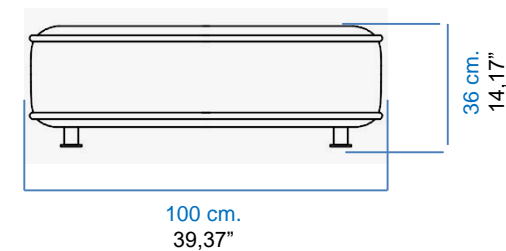

ESCAPADE CUIR

design Zeno NUGARI

GRAND CANAPE 3 PLACES
LARGE 3-SEAT SOFA
GRAN SOFÁ 3 PLAZAS

CANAPE 3 PLACES
3-SEAT SOFA
SOFÁ 3 PLAZAS

VUE DE COTE
SIDE VIEW
VISTA LATERAL

ESCAPADE CUIR

design Zeno NUGARI

CANAPE 2,5 PLACES
2,5 -SEAT SOFA
SOFÁ 2,5 PLAZAS