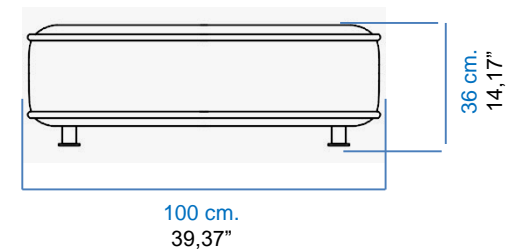

VUE DE COTE
SIDE VIEW
VISTA LATERAL