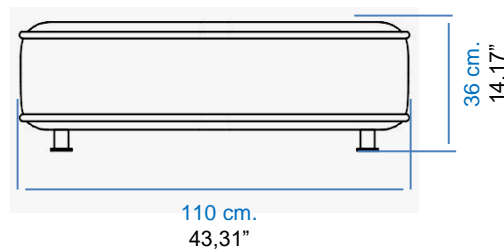

GRAND POUF CARRE'
LARGE SQUARE OTTOMAN
GRAN PUF CUADRADO

VUE DE COTE
SIDE VIEW
VISTA LATERAL