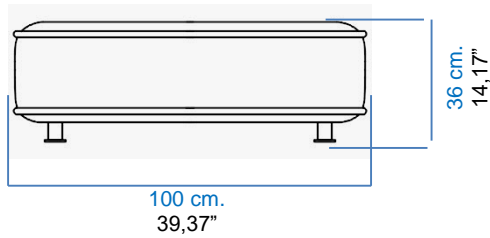

CANAPE 2 PLACES
2 -SEAT SOFA
SOFÁ 2 PLAZAS

CANAPE 1 PLACE
1 -SEAT SOFA
SOFÁ 1 PLAZA

VUE DE COTE
SIDE VIEW
VISTA LATERAL

ESCAPADE CUIR

design Zeno NUGARI

GRAND POUF CARRE'
LARGE SQUARE OTTOMAN
GRAN PUF CUADRADO