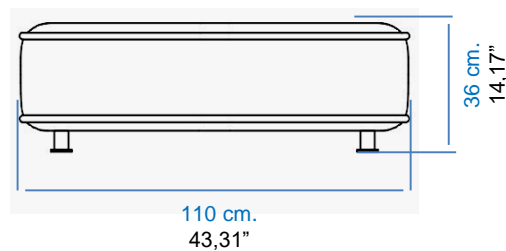

ESCAPADE CUIR

design Zeno NUGARI

GRAND CANAPE 3 PLACES
LARGE 3-SEAT SOFA
GRAN SOFÁ 3 PLAZAS

CANAPE 3 PLACES
3-SEAT SOFA
SOFÁ 3 PLAZAS

VUE DE COTE
SIDE VIEW
VISTA LATERAL

ESCAPADE CUIR

design Zeno NUGARI

CANAPE 2,5 PLACES
2,5 -SEAT SOFA
SOFÁ 2,5 PLAZAS