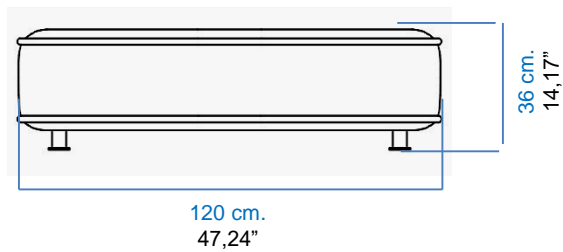

VUE DE COTE
SIDE VIEW
VISTA LATERAL