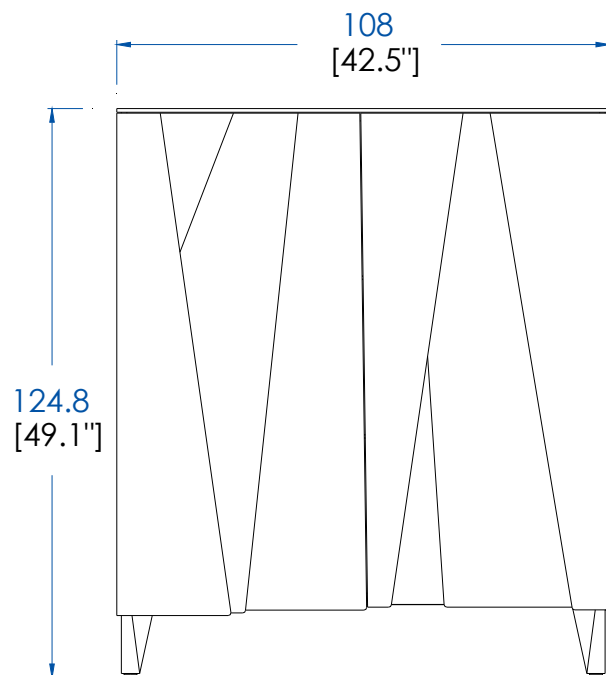

CTSC.AP02 - Sideboard, 4 doors – L 86.6" H 30.6" P 21"

4 doors. Structure in oak veneer on plywood with stained edges, col. dark grey. Interior with one adjustable shelf in 8mm-thick tempered acid glass with smoked bronze finish and one adjustable wooden shelf with 1 drawer in wood veneer on MDF with touch-latch rails. Bottom of the drawer upholstered in leather-like fabric. Base in solid oak with levellers.

CTSC.AR03 - Vaisselier – L 108 H 124.8 P 46.6 cm

2 portes. Structure multiplis plaqué chêne avec chants teinte gris foncé. Intérieur 2 étagères réglables en verre trempé acide fumé bronze épaisseur 8mm. Pieds chêne massif avec niveleurs.

CTSC.AR03 - China unit – L 42.5" H 49.1" P 18.3"

2 doors. Structure in oak veneer on plywood with stained edges, col. dark grey. Interior with 2 adjustable shelves in 8mm-thick tempered acid glass with smoked bronze finish. Base in solid oak with levellers.

CTSC.AR03 – Vajillero – L 108 A 124.8 P 46.6 cm

2 puertas. Estructura multilaminada de roble con cantos tintados de gris oscuro. En el interior, 2 estantes regulables de cristal templado al ácido ahumado bronce (grosor 8 mm). Patas de roble macizo con niveladores.