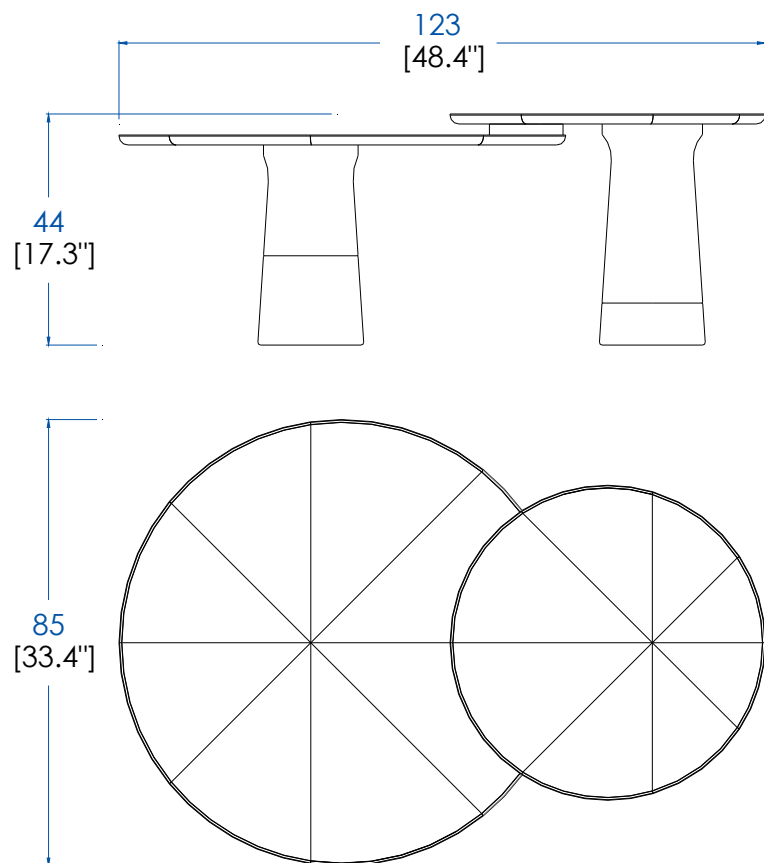

Collection COLORADO

design Fabrice Berrux

rochebobois
PARIS

CTMD.MC17 – Ensemble 2 Tables Basses – L 123 H 44 P 85 cm

Table basse à deux plateaux avec placage Noyer en soleil désaxé. Piétement en Noyer massif et base en marbre Estremoz. Alaises plateau en Noyer américain massif. Noyer naturel ou Noyer Tabac.

CTMD.MC17 – Cocktail Table with 2 Tops – L 48.4" H 17.3" P 33.4"

Cocktail table with 2 tops in walnut veneer with sun-like pattern, frame and legs in solid walnut. Base in Estremoz marble.

CTMD.MC17 – Mesa de Centro con 2 Sobres – L 123 A 44 P 85 cm

Mesa de centro con dos sobres con chapado nogal en sol descentrado, patas en nogal macizo. Base en mármol Estremoz.