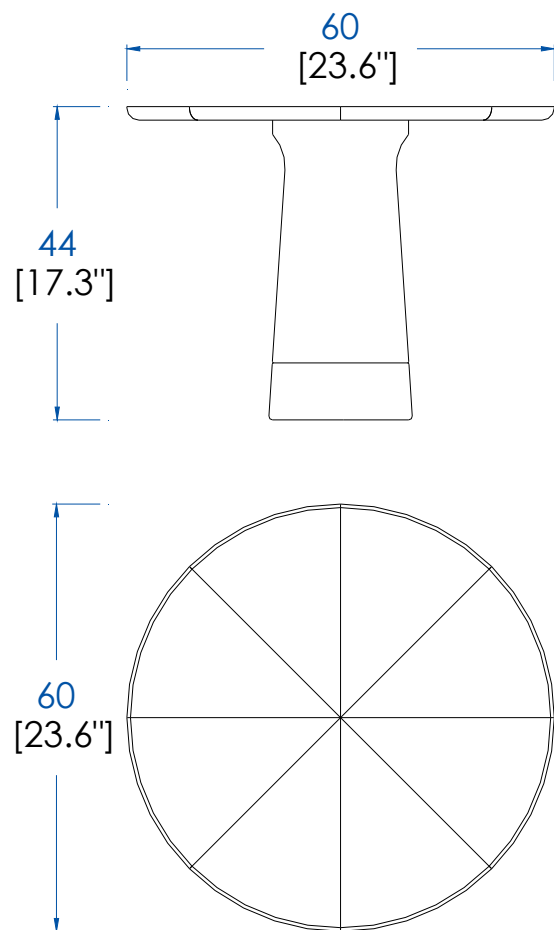

**CTMD.MC17 – Cocktail Table with 2 Tops – L 48.4" H 17.3" P 33.4"**

Cocktail table with 2 tops in walnut veneer with sun-like pattern, frame and legs in solid walnut. Base in Estremoz marble.

**CTMD.MC17 – Mesa de Centro con 2 Sobres – L 123 A 44 P 85 cm**

**CTMD.MC19 – Cocktail Table – L 33.4" H 15.7" P 33.4"**

Cocktail table with top in walnut veneer with sun-like pattern centred, frame and leg in solid walnut. Base in Estremoz marble.

**CTMD.MC19 – Mesa de Centro – L 85 A 40 P 85 cm**

# Collection COLORADO

design Fabrice Berrux

rocheboboiss  
PARIS

**CTMD.MC20 – Table Basse à 1 Plateau – L 60 H 44 P 60 cm**

Table basse à un plateau avec placage noyer en soleil centré, alaises et pied en noyer massif. Base en marbre Estremoz.

**CTMD.MC20 – Round Cocktail Table – L 23.6" H 17.3" P 23.6"**

Round Cocktail Table with top in walnut veneer with sun-like pattern centred, frame and leg in solid walnut. Base in Estremoz marble.

**CTMD.MC20 – Mesa de Centro Redonda – L 60 A 44 P 60 cm**