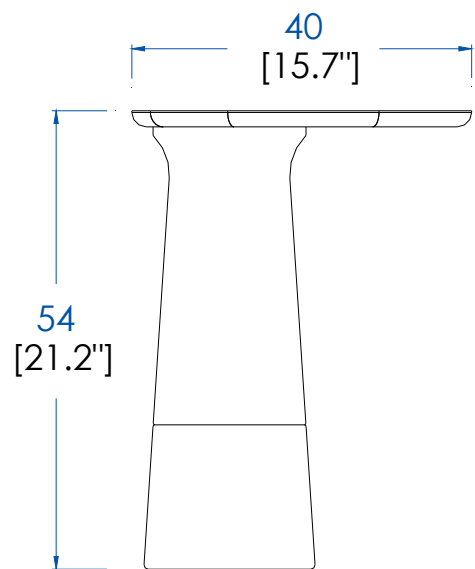

Collection COLORADO

design Fabrice Berrux

rochebobois
PARIS

CTMD.MA08 – Desserte – L 40 H 54 P 40 cm

Desserte plateau avec placage noyer en soleil désaxé. Piétement en Noyer massif et base en marbre Estremoz. Alaises plateau en Noyer américain massif. Noyer naturel ou Noyer Tabac.

CTMD.MA08 – End table – L 15.7" H 21.2" P 15.7"

End table with top in walnut veneer with sun-like pattern, frame and leg in solid walnut. Base in Estremoz marble.

CTMD.MA08 – Mesa de rincón – L 40 A 54 P 40 cm

Mesa de centro sobre con chapado nogal en sol descentrado, pata en nogal macizo. Base en mármol Estremoz.