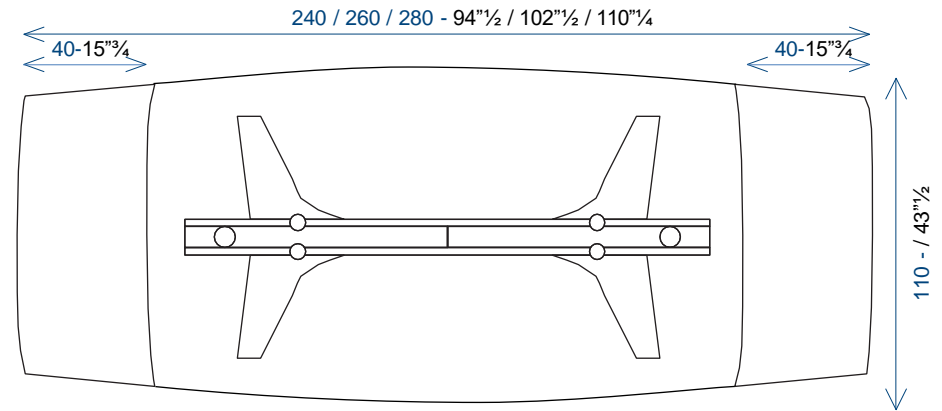

AGAPE avec allonges

design Sacha LAKIC

rochebobois
PARIS

Table de repas allongeable : Plateau et allonges verre trempé ép.12mm en forme de tonneau, piètement verre courbé ép. 19mm, traverse aluminium poli.

Extendable dining table: Top and extension leaves in 12mm-thick tempered glass, barrel shaped, legs in 19mm-thick curved glass, Crossbars in polished aluminum

Tavolo da pranzo allungabile: Piani vetro temperato sp.12mm, Gambe vetro curvato sp.19mm, fascia alluminio spazzolato

Mesa de comedor con extensiones: sobres en cristal templado espesor 12mm, patas vidrio curvado espesor 19mm, estructura en aluminio pulido.

NA084