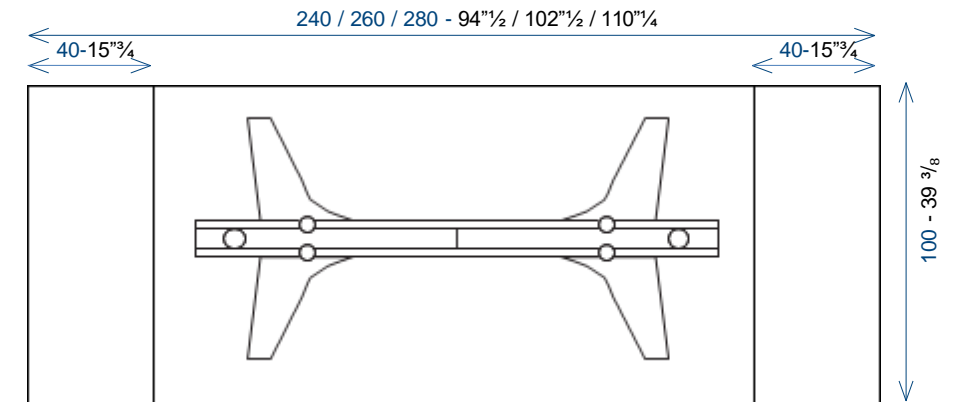

AGAPE avec allonges

design Sacha LAKIC

rochebobois
PARIS

Table de repas allongeable : Plateau et allonges verre trempé ép.12mm en forme de tonneau, piètement verre courbé ép. 19mm, traverse aluminium poli.

Extendable dining table: Top and extension leaves in 12mm-thick tempered glass, barrel shaped, legs in 19mm-thick curved glass, Crossbars in polished aluminum

Tavolo da pranzo allungabile: Piani vetro temperato sp.12mm, Gambe vetro curvato sp.19mm, fascia alluminio spazzolato

Mesa de comedor con extensiones: sobres en cristal templado espesor 12mm, patas vidrio curvado espesor 19mm, estructura en aluminio pulido.

NA084