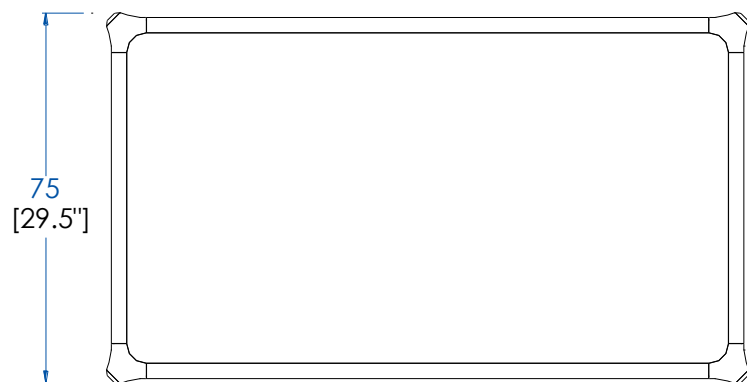

Collection BRIO Noyer

rochebobois
PARIS

design Sacha Lakic

CTBR.MC02NV - Table basse rectangulaire – L 130 H 32 P 75 cm

Table basse, structure en noyer massif, plateau en verre fumé bronze épaisseur 8 mm.
Fabrication européenne

CTBR.MC02NV - Rectangular cocktail table – L 51,18" H 12,60" P 29,53"

Cocktail table with structure in solid walnut, top in 8mm-thick smoked bronze .
Manufactured in Europe

CTBR.MC02NV - Mesa de centro rectangular

Mesa de centro con estructura en nogal macizo, sobre de cristal ahumado bronce.
Fabricación europea.

CTBR.MC02NVF - Table basse rectangulaire – L 130 H 32 P 75 cm

Table basse, structure en noyer massif, plateau en verre fumé acidé épaisseur 8 mm.
Fabrication européenne

CTBR.MC02NVF - Rectangular cocktail table – L 51,18" H 12,60" P 29,53"

Cocktail table with structure in solid walnut, top in 8mm-thick smoked acid glass.
Manufactured in Europe

CTBR.MC02NVF - Mesa de centro rectangular

Mesa de centro con estructura en nogal macizo, sobre de cristal ahumado al ácido (grosor 8 mm).
Fabricación europea.