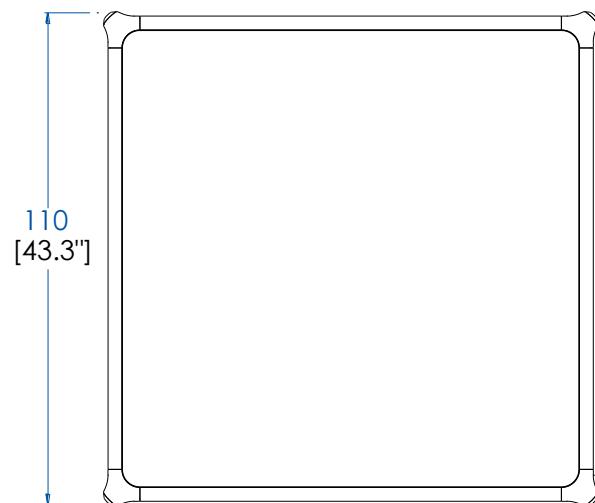

Collection BRIO Noyer

rochebobois
PARIS

design Sacha Lakic

CTBR.MC01NV – Table basse carrée - L 110 H 32 P 110 cm

Table basse, structure en noyer massif, plateau en verre fumé bronze épaisseur 8 mm.
Fabrication européenne

CTBR.MC01NV – Square cocktail table – L 43,31" H 12,60" P 43,31"

Cocktail table with structure in solid walnut, top in 8mm-thick smoked bronze glass.
Manufactured in Europe.

CTBR.MC01NV – Mesa de centro cuadrada

Mesa de centro con estructura en nogal macizo, sobre de cristal ahumado bronce (grosor 8 mm).
Fabricación europea.

CTBR.MC01NVF – Table basse carrée - L 110 H 32 P 110 cm

Table basse, structure en noyer massif, plateau en verre fumé acidé épaisseur 8 mm.
Fabrication européenne

CTBR.MC01NVF – Square cocktail table – L 43,31" H 12,60" P 43,31"

Cocktail table with structure in solid walnut, top in 8mm-thick smoked acid glass.
Manufactured in Europe.

CTBR.MC01NVF – Mesa de centro cuadrada

Mesa de centro con estructura en nogal macizo, sobre de cristal ahumado al ácido (grosor 8 mm).
Fabricación europea.