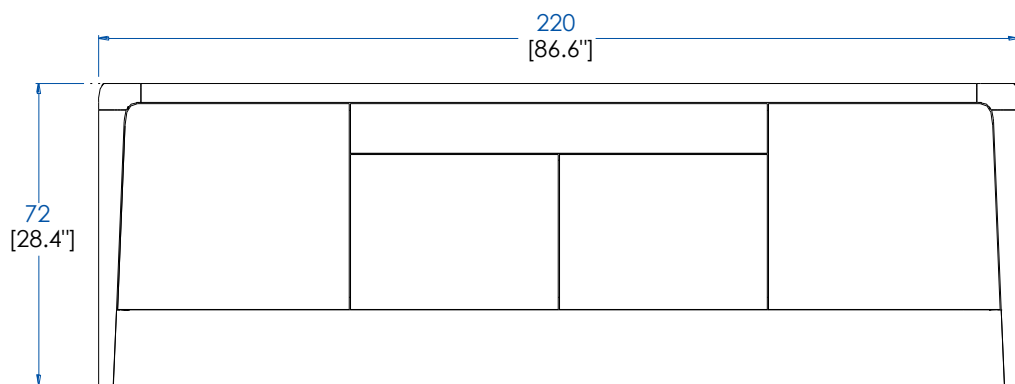

Collection BRIO Noyer

rochebobois
PARIS

design Sacha Lakic

CTBR.AP01NK – Buffet – L 220 H 72 P 58 cm

Buffet 4 portes, 1 tiroir, structure en noyer massif, façades et côtés en plaqué noyer sur panneaux de fibres de moyenne densité, intérieur 2 étagères en verre épaisseur 8 mm. Plateau céramique aspect marbre.

Fabrication européenne

CTBR.AP01NK - Sideboard – L 86,61" H 28,35" P 22,83"

Sideboard with 4 doors, 1 drawer. Structure in solid walnut, facades and sides in walnut veneer, interior with two 8mm-thick glass shelves. Top in marble-like ceramic.

Manufactured in Europe.

CTBR.AP01NK - Aparador

Aparador con 4 puertas y 1 cajón, estructura de nogal macizo, frontales y laterales en chapado nogal, interior 2 estantes en cristal (grosor 8 mm.). Sobre en cerámica aspecto mármol.

Fabricación europea