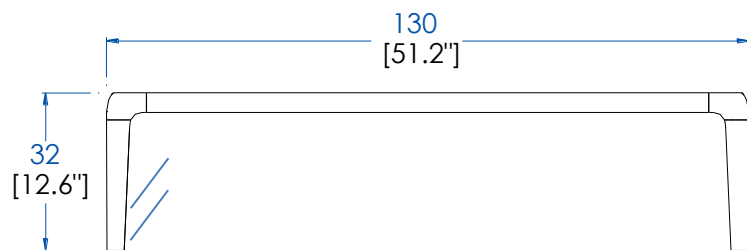

Collection BRIO Noyer

rochebobois
PARIS

design Sacha Lakic

CTBR.MC02NV - Table basse rectangulaire – L 130 H 32 P 75 cm

Table basse, structure en noyer massif, plateau en verre fumé bronze épaisseur 8 mm.
Fabrication européenne

CTBR.MC02NV - Rectangular cocktail table – L 51,18" H 12,60" P 29,53"

Cocktail table with structure in solid walnut, top in 8mm-thick smoked bronze .
Manufactured in Europe

CTBR.MC02NV - Mesa de centro rectangular

Mesa de centro con estructura en nogal macizo, sobre de cristal ahumado bronce.
Fabricación europea.

CTBR.MC02NVF - Table basse rectangulaire – L 130 H 32 P 75 cm

Table basse, structure en noyer massif, plateau en verre fumé acidé épaisseur 8 mm.
Fabrication européenne

CTBR.MC02NVF - Rectangular cocktail table – L 51,18" H 12,60" P 29,53"

Cocktail table with structure in solid walnut, top in 8mm-thick smoked acid glass.
Manufactured in Europe

CTBR.MC02NVF - Mesa de centro rectangular

Mesa de centro con estructura en nogal macizo, sobre de cristal ahumado al ácido (grosor 8 mm).
Fabricación europea.