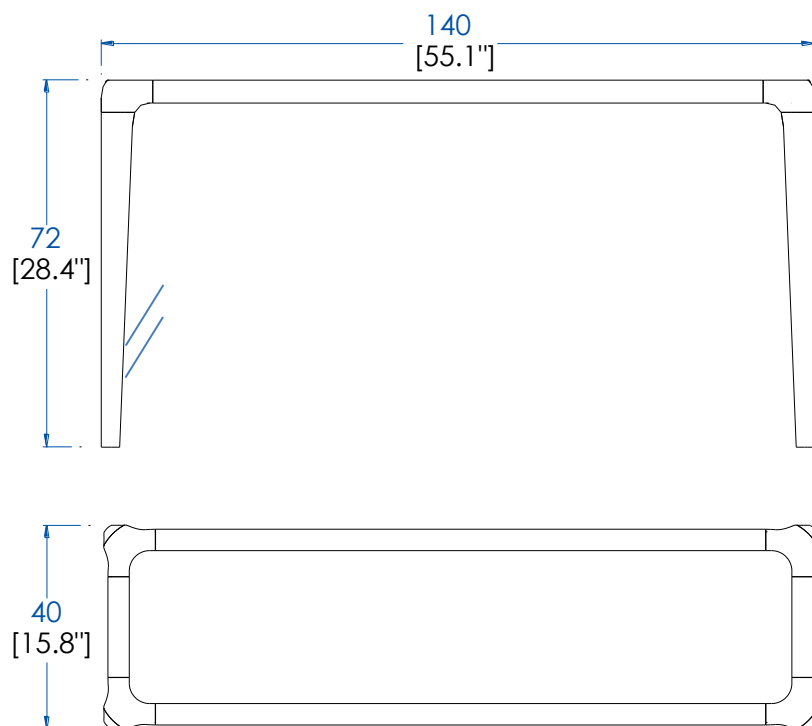

Collection BRIO Noyer

rochebobois
PARIS

design Sacha Lakic

CTBR.CL01NV – Console - L 140 H 72 P 40 cm

Console, structure en noyer massif, plateau en verre fumé bronze épaisseur 8 mm.
Fabrication européenne

CTBR.CL01NV – Console – L 55,12" H 28,35" P 15,75"

Console, structure in solid walnut, top in 8mm-thick smoked bronze glass.
Manufactured in Europe.

CTBR.CL01NV – Consola

Consola con estructura de nogal macizo, sobre de cristal ahumado bronce (grosor 8 mm.).
Fabricación europea

CTBR.CL01NVF – Console - L 140 H 72 P 40 cm

Console, structure en noyer massif, plateau en verre fumé acidé épaisseur 8 mm.
Fabrication européenne

CTBR.CL01NVF – Console – L 55,12" H 28,35" P 15,75"

Console, structure in solid walnut, top in 8mm-thick smoked acid glass.
Manufactured in Europe.

CTBR.CL01NVF – Consola

Consola con estructura de nogal macizo, sobre de cristal ahumado al ácido (grosor 8 mm.).
Fabricación europea