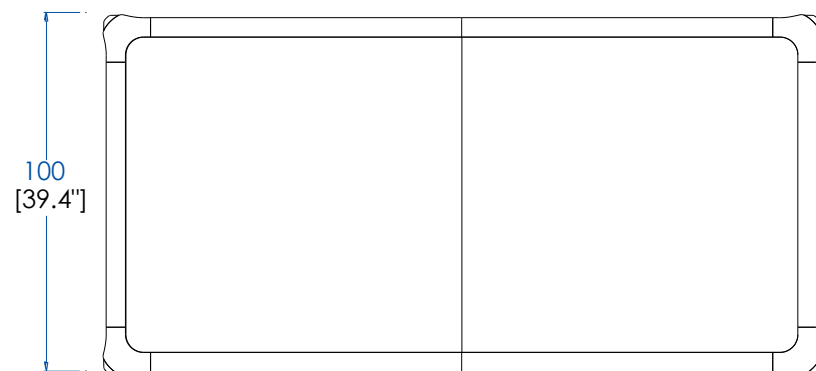

## CTBR.AP01NK - Sideboard – L 86,61" H 28,35" P 22,83"

Sideboard with 4 doors, 1 drawer. Structure in solid walnut, facades and sides in walnut veneer, interior with two 8mm-thick glass shelves. Top in marble-like ceramic.

# Collection BRIO Noyer

rochebobois  
PARIS

design Sacha Lakic

**CTBR.MS01NK - Table de repas rectangulaire - avec allonge – L 200 H 75 P 100 cm**

Table repas avec 1 allonge automatique de 60cm, structure en noyer massif, plateau céramique aspect marbre.

Fabrication européenne

**CTBR.MS01NK - Rectangular dining table - with extension Leaf – L 78,74" H 29,53" P 39,37"**

Dining table with one 60cm extension leaf, structure in solid walnut, fixed top in marble-like ceramic. Manufactured in Europe.