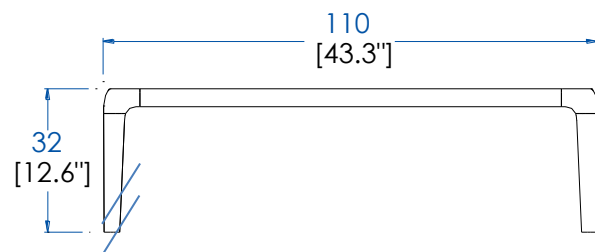

Collection BRIO Noyer

rochebobois
PARIS

design Sacha Lakic

CTBR.MC01NV – Table basse carrée - L 110 H 32 P 110 cm

Table basse, structure en noyer massif, plateau en verre fumé bronze épaisseur 8 mm.
Fabrication européenne

CTBR.MC01NV – Square cocktail table – L 43,31" H 12,60" P 43,31"

Cocktail table with structure in solid walnut, top in 8mm-thick smoked bronze glass.
Manufactured in Europe.

CTBR.MC01NV – Mesa de centro cuadrada

Mesa de centro con estructura en nogal macizo, sobre de cristal ahumado bronce (grosor 8 mm).
Fabricación europea.

CTBR.MC01NVF – Table basse carrée - L 110 H 32 P 110 cm

Table basse, structure en noyer massif, plateau en verre fumé acidé épaisseur 8 mm.
Fabrication européenne

CTBR.MC01NVF – Square cocktail table – L 43,31" H 12,60" P 43,31"

Cocktail table with structure in solid walnut, top in 8mm-thick smoked acid glass.
Manufactured in Europe.

CTBR.MC01NVF – Mesa de centro cuadrada

Mesa de centro con estructura en nogal macizo, sobre de cristal ahumado al ácido (grosor 8 mm).
Fabricación europea.