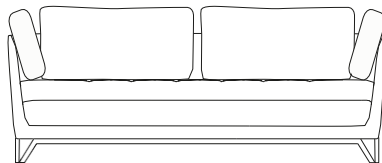

Teinte Wengé
Wengé stain
Tinte Wengé

Teinte Noir
Black stain
Tinte negro

Teinte Merisier
Cherry-wood stain
Tinte Cerezo

LITTORAL II

design Philippe BOUIX

rochebobois
PARIS

1 Fauteuil
Armchair
Sillón

32.3"
[82cm]

37.1"
[94cm]

16.1"
[41cm]
29.9"
[76cm]

2 Canapé 2 places 1/2
2,5-Seat sofa
Sofà 2 plazas 1/2

74.1"
[188cm]

I Canapé 3 places
3-Seat sofa
Sofà 3 plazas

82.3"
[209cm]

37.1"
[94cm]

16.1"
[41cm]
30.7"
[78cm]