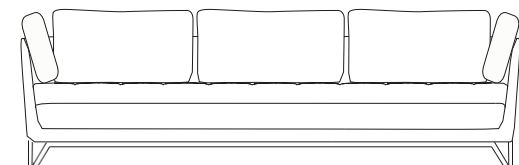

37.1"
[94cm]

16.1"
[41cm]
29.9"
[76cm]

2 Canapé 2 places 1/2
2,5-Seat sofa
Sofà 2 plazas 1/2

74.1"
[188cm]

I Canapé 3 places
3-Seat sofa
Sofà 3 plazas

82.3"
[209cm]

37.1"
[94cm]

16.1"
[41cm]
30.7"
[78cm]

3 Grand Canapé 3 places
Large 3-Seat sofa
Gran Sofà 3 plazas

90.6"
[230cm]

3S3 Grand Canapé 3 places avec 3 dossiers
Large 3-Seat sofa with 3 back cushions
Gran Sofà 3 plazas con 3 respaldos

90.6"
[230cm]

X Canapé 3-4 places
3-4-Seat sofa
Sofà 3-4 plazas

98.4"
[250cm]

37.1"
[94cm]

16.1"
[41cm]
30.7"
[78cm]

LITTORAL II

design Philippe BOUIX

rochebobois
PARIS

CSP Petite Méridienne Gauche
Small Meridienne Left
Pequeña Meridienne Izquierda
61.8"
[157cm]