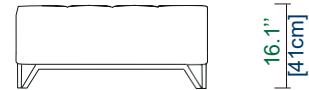

PMP Petit pouf monobloc
Small monobloc ottoman
Pequeño Puf monobloc

45.3"
[115cm]

24.8"
[63cm]

16.1"
[41cm]

16.1"
[41cm]

COP Coussin
Cushion
Cojín

15.7"
[40cm]

15.7"
[40cm]