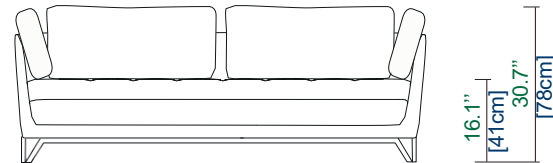

37.1"
[94cm]

16.1"
[41cm]
29.9"
[76cm]

2 Canapé 2 places 1/2
2,5-Seat sofa
Sofà 2 plazas 1/2

74.1"
[188cm]

I Canapé 3 places
3-Seat sofa
Sofà 3 plazas

82.3"
[209cm]

37.1"
[94cm]

16.1"
[41cm]
30.7"
[78cm]

3 Grand Canapé 3 places
Large 3-Seat sofa
Gran Sofà 3 plazas

90.6"
[230cm]

3S3 Grand Canapé 3 places avec 3 dossiers
Large 3-Seat sofa with 3 back cushions
Gran Sofà 3 plazas con 3 respaldos

90.6"
[230cm]

X Canapé 3-4 places
3-4-Seat sofa
Sofà 3-4 plazas

98.4"
[250cm]

37.1"
[94cm]

16.1"
[41cm]
30.7"
[78cm]

LITTORAL II

design Philippe BOUIX

rochebobois
PARIS

CSP Petite Méridienne Gauche
Small Meridienne Left
Pequeña Meridienne Izquierda
61.8"
[157cm]