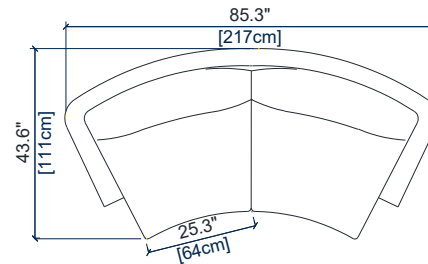

CANAPE 3 PLACES
3-SEAT SOFA
SOFA 3 PLAZAS