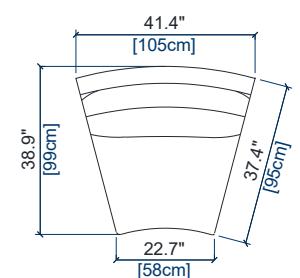

height: 30.3" [77 cm]  
seat height: 17.3" [44 cm]  
arm width: 5.1" [13 cm]

S28

BATARD 1 PL.ACC.DROIT INEPEP.  
INDEP.1-SEAT 1-ARM UNIT RIGHT ARM.  
BATARD 1 PL.APOY.DER.INDEP.

height: 30.3" [77 cm]  
seat height: 17.3" [44 cm]  
arm width: 5.1" [13 cm]

height: 30.3" [77 cm]  
seat height: 17.3" [44 cm]

S1D

CHAUFFEUSE INEPEP. - DROITE  
INDEP.ARMLESS CHAIR - RIGHT  
CHAUFFEUSE INEPEP. - DER.

height: 30.3" [77 cm]  
seat height: 17.3" [44 cm]

S23

ANGLE ROND INEPEP.  
INDEP.ROUND CORNER  
ANGULO CURVO INEPEP.

height: 30.3" [77 cm]  
seat height: 17.3" [44 cm]

S24

ANGLE ROND INEPEP.GAUCHE  
INDEP.ROUND CORNER LEFT  
ANGULO CURVO IZQ.INDEP.

height: 30.3" [77 cm]  
seat height: 17.3" [44 cm]

S25

ANGLE ROND INEPEP.DROIT  
INDEP.ROUND CORNER RIGHT  
ANGULO CURVO DER.INDEP.

height: 30.3" [77 cm]  
seat height: 17.3" [44 cm]

\* Entièrement habillés de cuir ou tissu / Entirely upholstered in leather or fabric / Completamente tapizados en piel o tela