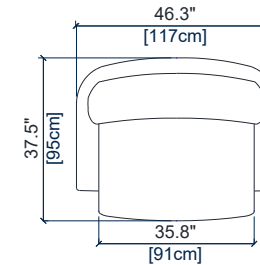

**39** BATARD GRANDE VAGUE DROIT  
LARGE WAVE UNIT RIGHT  
BATARD DERECHO GRAN CURVA

height: 30.3" [77 cm]  
seat height: 17.3" [44 cm]  
arm width: 5.1" [13 cm]

**23** ANGLE ROND  
ROUND CORNER  
ANGULO CURVO

height: 30.3" [77 cm]  
seat height: 17.3" [44 cm]

**01** CHAUFFEUSE  
ARMLESS CHAIR  
CHAUFFEUSE

height: 30.3" [77 cm]  
seat height: 17.3" [44 cm]

**29** BATARD 1 PL.ACC.GAUCHE  
1-SEAT 1-ARM UNIT LEFT ARM.  
BATARD 1 PL.APOY.IZQUIRDO

height: 30.3" [77 cm]  
seat height: 17.3" [44 cm]  
arm width: 5.1" [13 cm]

**28** BATARD 1 PL.ACC.DROIT  
1-SEAT 1-ARM UNIT RIGHT ARM.  
BATARD 1 PL.APOY.DERECHO

height: 30.3" [77 cm]  
seat height: 17.3" [44 cm]  
arm width: 5.1" [13 cm]

CANAPE 3 PLACES  
3-SEAT SOFA  
SOFA 3 PLAZAS

height: 30.3" [77 cm]  
seat height: 17.3" [44 cm]  
arm width: 5.1" [13 cm]

FAUTEUIL  
ARMCHAIR  
SILLON

height: 30.3" [77 cm]  
seat height: 17.3" [44 cm]  
arm width: 5.1" [13 cm]