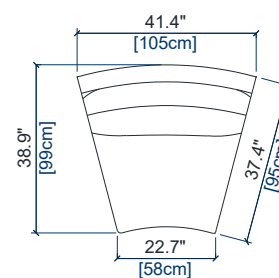

height: 30.3" [77 cm]  
seat height: 17.3" [44 cm]  
arm width: 5.1" [13 cm]

S28

BATARD 1 PL.ACC.DROIT INEPEP.  
INDEP.1-SEAT 1-ARM UNIT RIGHT ARM.  
BATARD 1 PL.APOY.DER.INDEP.

height: 30.3" [77 cm]  
seat height: 17.3" [44 cm]  
arm width: 5.1" [13 cm]

S01

CHAUFFEUSE INEPEP.  
INDEP.ARMLESS CHAIR  
CHAUFFEUSE INEPEP.

height: 30.3" [77 cm]  
seat height: 17.3" [44 cm]

S1S

CHAUFFEUSE INEPEP. - GAUCHE  
INDEP.ARMLESS CHAIR - LEFT  
CHAUFFEUSE INEPEP. - IZQ.

height: 30.3" [77 cm]  
seat height: 17.3" [44 cm]

S1D

CHAUFFEUSE INEPEP. - DROITE  
INDEP.ARMLESS CHAIR - RIGHT  
CHAUFFEUSE INEPEP. - DER.

height: 30.3" [77 cm]  
seat height: 17.3" [44 cm]

S23

ANGLE ROND INEPEP.  
INDEP.ROUND CORNER  
ANGULO CURVO INEPEP.

height: 30.3" [77 cm]  
seat height: 17.3" [44 cm]

S24

ANGLE ROND INEPEP.GAUCHE  
INDEP.ROUND CORNER LEFT  
ANGULO CURVO IZQ.INDEP.

height: 30.3" [77 cm]  
seat height: 17.3" [44 cm]

S25

ANGLE ROND INEPEP.DROIT  
INDEP.ROUND CORNER RIGHT  
ANGULO CURVO DER.INDEP.