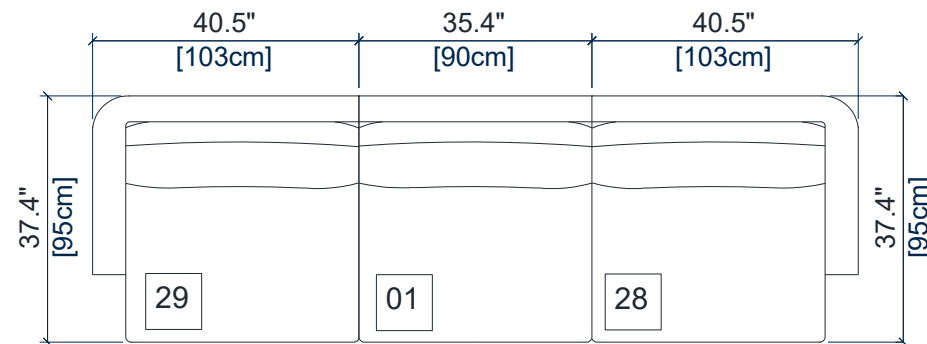

PARIS PANAME

design Bruno MOINARD

rochebobo
PARIS

29 BATARD 1 PL.ACC.GAUCHE / 1-SEAT 1-ARM UNIT LEFT ARMREST / BATARD 1 PL.APOY.IZQUIERDO

01 CHAUFFEUSE / ARMLESS CHAIR / CHAUFFEUSE

28 BATARD 1 PL.ACC.DROIT / 1-SEAT 1-ARM UNIT RIGHT ARMREST / BATARD 1 PL.APOY.DERECHO