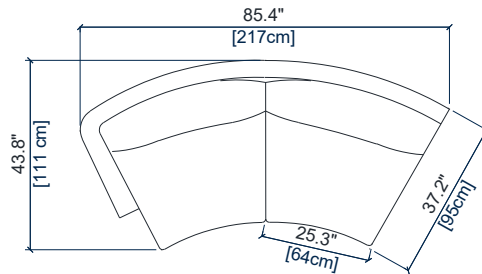

CANAPE 3 PLACES  
3-SEAT SOFA  
SOFA 3 PLAZAS

height: 30.3" [77 cm]  
seat height: 17.3" [44 cm]  
arm width: 5.1" [13 cm]

FAUTEUIL  
ARMCHAIR  
SILLON

height: 30.3" [77 cm]  
seat height: 17.3" [44 cm]  
arm width: 5.1" [13 cm]

PETIT FAUTEUIL  
SMALL ARMCHAIR  
SILLON PEQUEÑO

height: 30.3" [77 cm]  
seat height: 17.3" [44 cm]  
arm width: 5.1" [13 cm]

CPG – GRAND COUSSIN CALE-REINS  
LARGE LUMBAR CUSHION  
GRAN COJIN RIÑONERA

CPP – PETIT COUSSIN CALE-REINS  
SMALL LUMBAR CUSHION  
PEQUEÑO COJIN RIÑONERA

## ÉLÉMENTS INDÉPENDANTS / INDEPENDENT ELEMENTS / ELEMENTOS INDEPENDIENTES 1/1 \*

S38

BATARD GRANDE VAGUE GAUCHE INEPEP.  
INDEP.LARGE WAVE UNIT LEFT  
BATARD IZQUIERDO INDEP. GRAN CURVA

height: 30.3" [77 cm]  
seat height: 17.3" [44 cm]  
arm width: 5.1" [13 cm]

S39

BATARD GRANDE VAGUE DROIT INEPEP.  
INDEP.LARGE WAVE UNIT RIGHT  
BATARD DERECHO INDEP.GRAN CURVA

height: 30.3" [77 cm]  
seat height: 17.3" [44 cm]  
arm width: 5.1" [13 cm]

S29

BATARD 1 PL.ACC.GAUCHE INEPEP.  
INDEP.1-SEAT 1-ARM UNIT LEFT ARM.  
BATARD 1 PL.APOY.IZQ.INDEP.