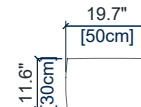

height: 30.3" [77 cm]  
seat height: 17.3" [44 cm]  
arm width: 5.1" [13 cm]

**28** BATARD 1 PL.ACC.DROIT  
1-SEAT 1-ARM UNIT RIGHT ARM.  
BATARD 1 PL.APOY.DERECHO

height: 30.3" [77 cm]  
seat height: 17.3" [44 cm]  
arm width: 5.1" [13 cm]

CANAPE 3 PLACES  
3-SEAT SOFA  
SOFA 3 PLAZAS

height: 30.3" [77 cm]  
seat height: 17.3" [44 cm]  
arm width: 5.1" [13 cm]

FAUTEUIL  
ARMCHAIR  
SILLON

height: 30.3" [77 cm]  
seat height: 17.3" [44 cm]  
arm width: 5.1" [13 cm]

PETIT FAUTEUIL  
SMALL ARMCHAIR  
SILLON PEQUEÑO

height: 30.3" [77 cm]  
seat height: 17.3" [44 cm]  
arm width: 5.1" [13 cm]

CPG – GRAND COUSSIN CALE-REINS  
LARGE LUMBAR CUSHION  
GRAN COJIN RIÑONERA

CPP – PETIT COUSSIN CALE-REINS  
SMALL LUMBAR CUSHION  
PEQUEÑO COJIN RIÑONERA

## ÉLÉMENTS INDÉPENDANTS / INDEPENDENT ELEMENTS / ELEMENTOS INDEPENDIENTES 1/1 \*

S38

BATARD GRANDE VAGUE GAUCHE INEPEP.  
INDEP.LARGE WAVE UNIT LEFT  
BATARD IZQUIERDO INDEP. GRAN CURVA

height: 30.3" [77 cm]  
seat height: 17.3" [44 cm]  
arm width: 5.1" [13 cm]