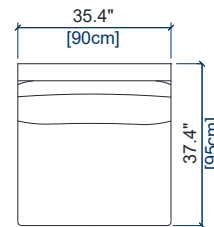

height: 30.3" [77 cm]  
seat height: 17.3" [44 cm]  
arm width: 5.1" [13 cm]

S28

BATARD 1 PL.ACC.DROIT INEPEP.  
INDEP.1-SEAT 1-ARM UNIT RIGHT ARM.  
BATARD 1 PL.APOY.DER.INDEP.

height: 30.3" [77 cm]  
seat height: 17.3" [44 cm]  
arm width: 5.1" [13 cm]

S01

CHAUFFEUSE INEPEP.  
INDEP.ARMLESS CHAIR  
CHAUFFEUSE INEPEP.

height: 30.3" [77 cm]  
seat height: 17.3" [44 cm]

S1S

CHAUFFEUSE INEPEP. - GAUCHE  
INDEP.ARMLESS CHAIR - LEFT  
CHAUFFEUSE INEPEP. - IZQ.

height: 30.3" [77 cm]  
seat height: 17.3" [44 cm]

S1D

CHAUFFEUSE INEPEP. - DROITE  
INDEP.ARMLESS CHAIR - RIGHT  
CHAUFFEUSE INEPEP. - DER.

height: 30.3" [77 cm]  
seat height: 17.3" [44 cm]

S23

ANGLE ROND INEPEP.  
INDEP.ROUND CORNER  
ANGULO CURVO INEPEP.

height: 30.3" [77 cm]  
seat height: 17.3" [44 cm]

S24

ANGLE ROND INEPEP.GAUCHE  
INDEP.ROUND CORNER LEFT  
ANGULO CURVO IZQ.INDEP.

height: 30.3" [77 cm]  
seat height: 17.3" [44 cm]

S25

ANGLE ROND INEPEP.DROIT  
INDEP.ROUND CORNER RIGHT  
ANGULO CURVO DER.INDEP.