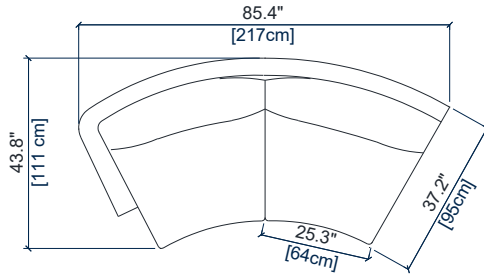

# PARIS PANAME

design Bruno MOINARD

**rochebobo**  
PARIS

**38** BATARD GRANDE VAGUE GAUCHE  
LARGE WAVE UNIT LEFT  
BATARD IZQUIERDO GRAN CURVA

height: 30.3" [77 cm]  
seat height: 17.3" [44 cm]  
arm width: 5.1" [13 cm]

**39** BATARD GRANDE VAGUE DROIT  
LARGE WAVE UNIT RIGHT  
BATARD DERECHO GRAN CURVA

height: 30.3" [77 cm]  
seat height: 17.3" [44 cm]  
arm width: 5.1" [13 cm]

**23** ANGLE ROND  
ROUND CORNER  
ANGULO CURVO

height: 30.3" [77 cm]  
seat height: 17.3" [44 cm]

S24

ANGLE ROND INEPEP.GAUCHE  
INDEP.ROUND CORNER LEFT  
ANGULO CURVO IZQ.INDEP.

height: 30.3" [77 cm]  
seat height: 17.3" [44 cm]

S25

ANGLE ROND INEPEP.DROIT  
INDEP.ROUND CORNER RIGHT  
ANGULO CURVO DER.INDEP.