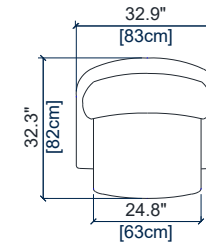

height: 30.3" [77 cm]  
seat height: 17.3" [44 cm]  
arm width: 5.1" [13 cm]

**28** BATARD 1 PL.ACC.DROIT  
1-SEAT 1-ARM UNIT RIGHT ARM.  
BATARD 1 PL.APOY.DERECHO

height: 30.3" [77 cm]  
seat height: 17.3" [44 cm]  
arm width: 5.1" [13 cm]

CANAPE 3 PLACES  
3-SEAT SOFA  
SOFA 3 PLAZAS

height: 30.3" [77 cm]  
seat height: 17.3" [44 cm]  
arm width: 5.1" [13 cm]

FAUTEUIL  
ARMCHAIR  
SILLON

height: 30.3" [77 cm]  
seat height: 17.3" [44 cm]  
arm width: 5.1" [13 cm]

PETIT FAUTEUIL  
SMALL ARMCHAIR  
SILLON PEQUEÑO

height: 30.3" [77 cm]  
seat height: 17.3" [44 cm]  
arm width: 5.1" [13 cm]

CPG – GRAND COUSSIN CALE-REINS  
LARGE LUMBAR CUSHION  
GRAN COJIN RIÑONERA

CPP – PETIT COUSSIN CALE-REINS  
SMALL LUMBAR CUSHION  
PEQUEÑO COJIN RIÑONERA

## ÉLÉMENTS INDÉPENDANTS / INDEPENDENT ELEMENTS / ELEMENTOS INDEPENDIENTES 1/1 \*

S38

BATARD GRANDE VAGUE GAUCHE INEPEP.  
INDEP.LARGE WAVE UNIT LEFT  
BATARD IZQUIERDO INDEP. GRAN CURVA

height: 30.3" [77 cm]  
seat height: 17.3" [44 cm]  
arm width: 5.1" [13 cm]