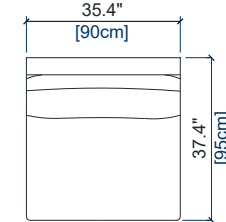

# PARIS PANAME

design Bruno MOINARD

**rochebobo**  
PARIS

**38** BATARD GRANDE VAGUE GAUCHE  
LARGE WAVE UNIT LEFT  
BATARD IZQUIERDO GRAN CURVA

height: 30.3" [77 cm]  
seat height: 17.3" [44 cm]  
arm width: 5.1" [13 cm]

**39** BATARD GRANDE VAGUE DROIT  
LARGE WAVE UNIT RIGHT  
BATARD DERECHO GRAN CURVA

height: 30.3" [77 cm]  
seat height: 17.3" [44 cm]  
arm width: 5.1" [13 cm]

**23** ANGLE ROND  
ROUND CORNER  
ANGULO CURVO

height: 30.3" [77 cm]  
seat height: 17.3" [44 cm]

**01** CHAUFFEUSE  
ARMLESS CHAIR  
CHAUFFEUSE

height: 30.3" [77 cm]  
seat height: 17.3" [44 cm]

**29** BATARD 1 PL.ACC.GAUCHE  
1-SEAT 1-ARM UNIT LEFT ARM.  
BATARD 1 PL.APOY.IZQUIRDO

height: 30.3" [77 cm]  
seat height: 17.3" [44 cm]  
arm width: 5.1" [13 cm]

**28** BATARD 1 PL.ACC.DROIT  
1-SEAT 1-ARM UNIT RIGHT ARM.  
BATARD 1 PL.APOY.DERECHO

height: 30.3" [77 cm]  
seat height: 17.3" [44 cm]  
arm width: 5.1" [13 cm]