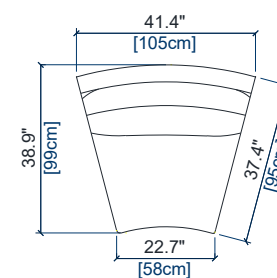

height: 30.3" [77 cm]  
seat height: 17.3" [44 cm]  
arm width: 5.1" [13 cm]

S28

BATARD 1 PL.ACC.DROIT INEPEP.  
INDEP.1-SEAT 1-ARM UNIT RIGHT ARM.  
BATARD 1 PL.APOY.DER.INDEP.

height: 30.3" [77 cm]  
seat height: 17.3" [44 cm]  
arm width: 5.1" [13 cm]

S01

CHAUFFEUSE INEPEP.  
INDEP.ARMLESS CHAIR  
CHAUFFEUSE INEPEP.

height: 30.3" [77 cm]  
seat height: 17.3" [44 cm]

S1S

CHAUFFEUSE INEPEP. - GAUCHE  
INDEP.ARMLESS CHAIR - LEFT  
CHAUFFEUSE INEPEP. - IZQ.

height: 30.3" [77 cm]  
seat height: 17.3" [44 cm]

S1D

CHAUFFEUSE INEPEP. - DROITE  
INDEP.ARMLESS CHAIR - RIGHT  
CHAUFFEUSE INEPEP. - DER.

height: 30.3" [77 cm]  
seat height: 17.3" [44 cm]

S23

ANGLE ROND INEPEP.  
INDEP.ROUND CORNER  
ANGULO CURVO INEPEP.

height: 30.3" [77 cm]  
seat height: 17.3" [44 cm]

S24

ANGLE ROND INEPEP.GAUCHE  
INDEP.ROUND CORNER LEFT  
ANGULO CURVO IZQ.INDEP.

height: 30.3" [77 cm]  
seat height: 17.3" [44 cm]

S25

ANGLE ROND INEPEP.DROIT  
INDEP.ROUND CORNER RIGHT  
ANGULO CURVO DER.INDEP.