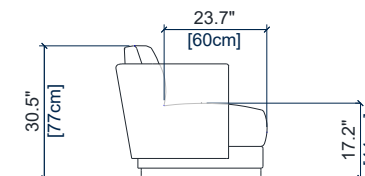

CANAPE 3 PLACES  
3-SEAT SOFA  
SOFA 3 PLAZAS

height: 30.3" [77 cm]  
seat height: 17.3" [44 cm]  
arm width: 5.1" [13 cm]

FAUTEUIL  
ARMCHAIR  
SILLON

height: 30.3" [77 cm]  
seat height: 17.3" [44 cm]  
arm width: 5.1" [13 cm]

PETIT FAUTEUIL  
SMALL ARMCHAIR  
SILLON PEQUEÑO

height: 30.3" [77 cm]  
seat height: 17.3" [44 cm]  
arm width: 5.1" [13 cm]

CPG – GRAND COUSSIN CALE-REINS  
LARGE LUMBAR CUSHION  
GRAN COJIN RIÑONERA

CPP – PETIT COUSSIN CALE-REINS  
SMALL LUMBAR CUSHION  
PEQUEÑO COJIN RIÑONERA

## ÉLÉMENTS INDÉPENDANTS / INDEPENDENT ELEMENTS / ELEMENTOS INDEPENDIENTES 1/1 \*

S38

BATARD GRANDE VAGUE GAUCHE INEPEP.  
INDEP.LARGE WAVE UNIT LEFT  
BATARD IZQUIERDO INDEP. GRAN CURVA

height: 30.3" [77 cm]  
seat height: 17.3" [44 cm]  
arm width: 5.1" [13 cm]

S39

BATARD GRANDE VAGUE DROIT INEPEP.  
INDEP.LARGE WAVE UNIT RIGHT  
BATARD DERECHO INDEP.GRAN CURVA

height: 30.3" [77 cm]  
seat height: 17.3" [44 cm]  
arm width: 5.1" [13 cm]

S29

BATARD 1 PL.ACC.GAUCHE INEPEP.  
INDEP.1-SEAT 1-ARM UNIT LEFT ARM.  
BATARD 1 PL.APOY.IZQ.INDEP.