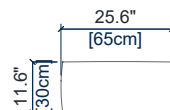

**39** BATARD GRANDE VAGUE DROIT  
LARGE WAVE UNIT RIGHT  
BATARD DERECHO GRAN CURVA

height: 30.3" [77 cm]  
seat height: 17.3" [44 cm]  
arm width: 5.1" [13 cm]

**23** ANGLE ROND  
ROUND CORNER  
ANGULO CURVO

height: 30.3" [77 cm]  
seat height: 17.3" [44 cm]  
arm width: 5.1" [13 cm]

**28** BATARD 1 PL.ACC.DROIT  
1-SEAT 1-ARM UNIT RIGHT ARM.  
BATARD 1 PL.APOY.DERECHO

height: 30.3" [77 cm]  
seat height: 17.3" [44 cm]  
arm width: 5.1" [13 cm]

CANAPE 3 PLACES  
3-SEAT SOFA  
SOFA 3 PLAZAS

height: 30.3" [77 cm]  
seat height: 17.3" [44 cm]  
arm width: 5.1" [13 cm]

FAUTEUIL  
ARMCHAIR  
SILLON

height: 30.3" [77 cm]  
seat height: 17.3" [44 cm]  
arm width: 5.1" [13 cm]

PETIT FAUTEUIL  
SMALL ARMCHAIR  
SILLON PEQUEÑO

height: 30.3" [77 cm]  
seat height: 17.3" [44 cm]  
arm width: 5.1" [13 cm]

CPG – GRAND COUSSIN CALE-REINS  
LARGE LUMBAR CUSHION  
GRAN COJIN RIÑONERA

CPP – PETIT COUSSIN CALE-REINS  
SMALL LUMBAR CUSHION  
PEQUEÑO COJIN RIÑONERA