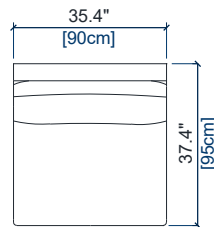

height: 30.3" [77 cm]  
seat height: 17.3" [44 cm]  
arm width: 5.1" [13 cm]

S28

BATARD 1 PL.ACC.DROIT INEPEP.  
INDEP.1-SEAT 1-ARM UNIT RIGHT ARM.  
BATARD 1 PL.APOY.DER.INDEP.

height: 30.3" [77 cm]  
seat height: 17.3" [44 cm]  
arm width: 5.1" [13 cm]

S01

CHAUFFEUSE INEPEP.  
INDEP.ARMLESS CHAIR  
CHAUFFEUSE INEPEP.

height: 30.3" [77 cm]  
seat height: 17.3" [44 cm]

S1S

CHAUFFEUSE INEPEP. - GAUCHE  
INDEP.ARMLESS CHAIR - LEFT  
CHAUFFEUSE INEPEP. - IZQ.

height: 30.3" [77 cm]  
seat height: 17.3" [44 cm]

S1D

CHAUFFEUSE INEPEP. - DROITE  
INDEP.ARMLESS CHAIR - RIGHT  
CHAUFFEUSE INEPEP. - DER.

height: 30.3" [77 cm]  
seat height: 17.3" [44 cm]

S23

ANGLE ROND INEPEP.  
INDEP.ROUND CORNER  
ANGULO CURVO INEPEP.

height: 30.3" [77 cm]  
seat height: 17.3" [44 cm]

S24

ANGLE ROND INEPEP.GAUCHE  
INDEP.ROUND CORNER LEFT  
ANGULO CURVO IZQ.INDEP.

height: 30.3" [77 cm]  
seat height: 17.3" [44 cm]

S25

ANGLE ROND INEPEP.DROIT  
INDEP.ROUND CORNER RIGHT  
ANGULO CURVO DER.INDEP.