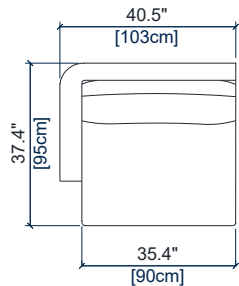

# PARIS PANAME

design Bruno MOINARD

**rochebobo**  
PARIS

**38** BATARD GRANDE VAGUE GAUCHE  
LARGE WAVE UNIT LEFT  
BATARD IZQUIERDO GRAN CURVA

height: 30.3" [77 cm]  
seat height: 17.3" [44 cm]  
arm width: 5.1" [13 cm]

**39** BATARD GRANDE VAGUE DROIT  
LARGE WAVE UNIT RIGHT  
BATARD DERECHO GRAN CURVA

height: 30.3" [77 cm]  
seat height: 17.3" [44 cm]  
arm width: 5.1" [13 cm]

**23** ANGLE ROND  
ROUND CORNER  
ANGULO CURVO

height: 30.3" [77 cm]  
seat height: 17.3" [44 cm]

**01** CHAUFFEUSE  
ARMLESS CHAIR  
CHAUFFEUSE

height: 30.3" [77 cm]  
seat height: 17.3" [44 cm]

**29** BATARD 1 PL.ACC.GAUCHE  
1-SEAT 1-ARM UNIT LEFT ARM.  
BATARD 1 PL.APOY.IZQUIRDO

height: 30.3" [77 cm]  
seat height: 17.3" [44 cm]  
arm width: 5.1" [13 cm]

**28** BATARD 1 PL.ACC.DROIT  
1-SEAT 1-ARM UNIT RIGHT ARM.  
BATARD 1 PL.APOY.DERECHO

height: 30.3" [77 cm]  
seat height: 17.3" [44 cm]  
arm width: 5.1" [13 cm]