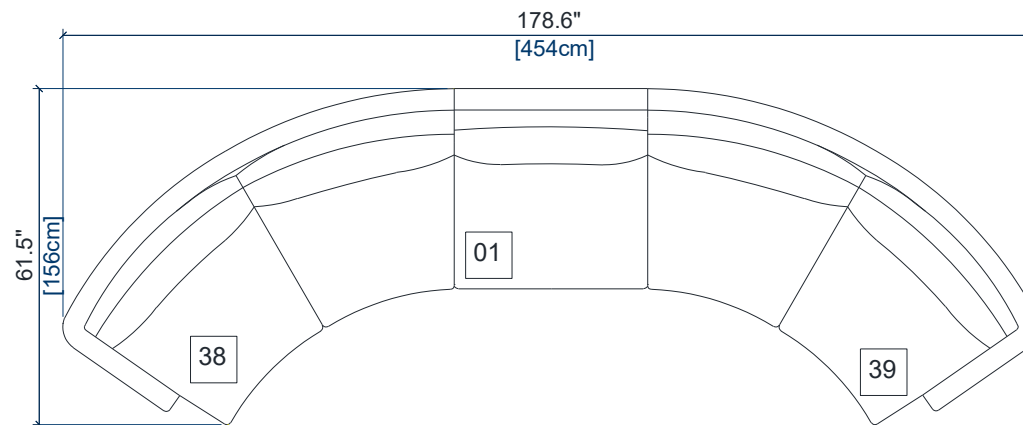

PARIS PANAME

design Bruno MOINARD

rochebobo
PARIS

- **38** BATARD GRANDE VAGUE GAUCHE / LARGE WAVE UNIT LEFT / BATARD IZQUIERDO GRAN CURVA
- **01** CHAUFFEUSE / ARMLESS CHAIR / CHAUFFEUSE
- **39** BATARD GRANDE VAGUE DROIT / LARGE WAVE UNIT RIGHT / BATARD DERECHO GRAN CURVA