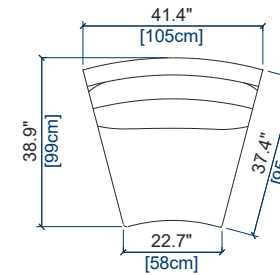

# PARIS PANAME

design Bruno MOINARD

**rochebobo**  
PARIS

**38** BATARD GRANDE VAGUE GAUCHE  
LARGE WAVE UNIT LEFT  
BATARD IZQUIERDO GRAN CURVA

height: 30.3" [77 cm]  
seat height: 17.3" [44 cm]  
arm width: 5.1" [13 cm]

**39** BATARD GRANDE VAGUE DROIT  
LARGE WAVE UNIT RIGHT  
BATARD DERECHO GRAN CURVA

height: 30.3" [77 cm]  
seat height: 17.3" [44 cm]  
arm width: 5.1" [13 cm]

**23** ANGLE ROND  
ROUND CORNER  
ANGULO CURVO

height: 30.3" [77 cm]  
seat height: 17.3" [44 cm]  
arm width: 5.1" [13 cm]

**28** BATARD 1 PL.ACC.DROIT  
1-SEAT 1-ARM UNIT RIGHT ARM.  
BATARD 1 PL.APOY.DERECHO

height: 30.3" [77 cm]  
seat height: 17.3" [44 cm]  
arm width: 5.1" [13 cm]

height: 30.3" [77 cm]  
seat height: 17.3" [44 cm]

S24

ANGLE ROND INEPEP.GAUCHE  
INDEP.ROUND CORNER LEFT  
ANGULO CURVO IZQ.INDEP.

height: 30.3" [77 cm]  
seat height: 17.3" [44 cm]

S25

ANGLE ROND INEPEP.DROIT  
INDEP.ROUND CORNER RIGHT  
ANGULO CURVO DER.INDEP.