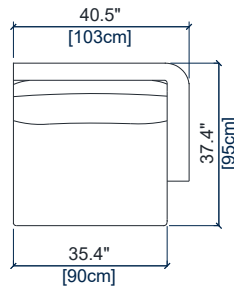

# PARIS PANAME

design Bruno MOINARD

**rochebobo**  
PARIS

**38** BATARD GRANDE VAGUE GAUCHE  
LARGE WAVE UNIT LEFT  
BATARD IZQUIERDO GRAN CURVA

height: 30.3" [77 cm]  
seat height: 17.3" [44 cm]  
arm width: 5.1" [13 cm]

**39** BATARD GRANDE VAGUE DROIT  
LARGE WAVE UNIT RIGHT  
BATARD DERECHO GRAN CURVA

height: 30.3" [77 cm]  
seat height: 17.3" [44 cm]  
arm width: 5.1" [13 cm]

**23** ANGLE ROND  
ROUND CORNER  
ANGULO CURVO

height: 30.3" [77 cm]  
seat height: 17.3" [44 cm]

**01** CHAUFFEUSE  
ARMLESS CHAIR  
CHAUFFEUSE

height: 30.3" [77 cm]  
seat height: 17.3" [44 cm]

**29** BATARD 1 PL.ACC.GAUCHE  
1-SEAT 1-ARM UNIT LEFT ARM.  
BATARD 1 PL.APOY.IZQUIRDO

height: 30.3" [77 cm]  
seat height: 17.3" [44 cm]  
arm width: 5.1" [13 cm]

**28** BATARD 1 PL.ACC.DROIT  
1-SEAT 1-ARM UNIT RIGHT ARM.  
BATARD 1 PL.APOY.DERECHO

height: 30.3" [77 cm]  
seat height: 17.3" [44 cm]  
arm width: 5.1" [13 cm]