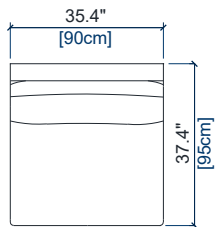

S39

BATARD GRANDE VAGUE DROIT INEPEP.  
INDEP.LARGE WAVE UNIT RIGHT  
BATARD DERECHO INDEP.GRAN CURVA

height: 30.3" [77 cm]  
seat height: 17.3" [44 cm]  
arm width: 5.1" [13 cm]

S29

BATARD 1 PL.ACC.GAUCHE INEPEP.  
INDEP.1-SEAT 1-ARM UNIT LEFT ARM.  
BATARD 1 PL.APOY.IZQ.INDEP.

height: 30.3" [77 cm]  
seat height: 17.3" [44 cm]  
arm width: 5.1" [13 cm]

S28

BATARD 1 PL.ACC.DROIT INEPEP.  
INDEP.1-SEAT 1-ARM UNIT RIGHT ARM.  
BATARD 1 PL.APOY.DER.INDEP.

height: 30.3" [77 cm]  
seat height: 17.3" [44 cm]  
arm width: 5.1" [13 cm]

S01

CHAUFFEUSE INEPEP.  
INDEP.ARMLESS CHAIR  
CHAUFFEUSE INEPEP.

height: 30.3" [77 cm]  
seat height: 17.3" [44 cm]

S1S

CHAUFFEUSE INEPEP. - GAUCHE  
INDEP.ARMLESS CHAIR - LEFT  
CHAUFFEUSE INEPEP. - IZQ.

height: 30.3" [77 cm]  
seat height: 17.3" [44 cm]

S24

ANGLE ROND INEPEP.GAUCHE  
INDEP.ROUND CORNER LEFT  
ANGULO CURVO IZQ.INDEP.

height: 30.3" [77 cm]  
seat height: 17.3" [44 cm]

S25

ANGLE ROND INEPEP.DROIT  
INDEP.ROUND CORNER RIGHT  
ANGULO CURVO DER.INDEP.