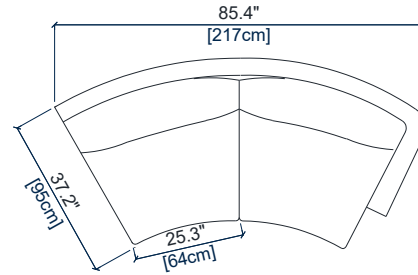

# PARIS PANAME

design Bruno MOINARD

**rochebobo**  
PARIS

**38** BATARD GRANDE VAGUE GAUCHE  
LARGE WAVE UNIT LEFT  
BATARD IZQUIERDO GRAN CURVA

height: 30.3" [77 cm]  
seat height: 17.3" [44 cm]  
arm width: 5.1" [13 cm]

**39** BATARD GRANDE VAGUE DROIT  
LARGE WAVE UNIT RIGHT  
BATARD DERECHO GRAN CURVA

height: 30.3" [77 cm]  
seat height: 17.3" [44 cm]  
arm width: 5.1" [13 cm]

**23** ANGLE ROND  
ROUND CORNER  
ANGULO CURVO

height: 30.3" [77 cm]  
seat height: 17.3" [44 cm]  
arm width: 5.1" [13 cm]

**28** BATARD 1 PL.ACC.DROIT  
1-SEAT 1-ARM UNIT RIGHT ARM.  
BATARD 1 PL.APOY.DERECHO

height: 30.3" [77 cm]  
seat height: 17.3" [44 cm]  
arm width: 5.1" [13 cm]

height: 30.3" [77 cm]  
seat height: 17.3" [44 cm]

S24

ANGLE ROND INEPEP.GAUCHE  
INDEP.ROUND CORNER LEFT  
ANGULO CURVO IZQ.INDEP.

height: 30.3" [77 cm]  
seat height: 17.3" [44 cm]

S25

ANGLE ROND INEPEP.DROIT  
INDEP.ROUND CORNER RIGHT  
ANGULO CURVO DER.INDEP.