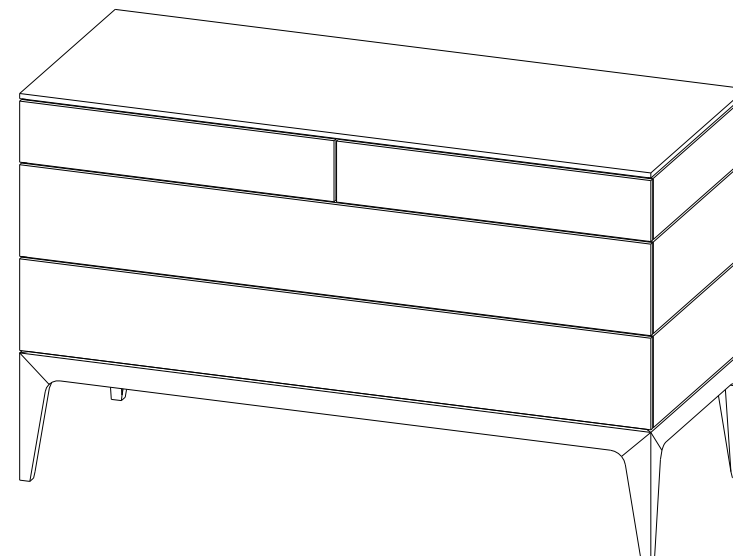

Collection DEVOM

design Sandra Demuth

rochebobois
PARIS

CTDV.CD01 - Commode – L 125 H 76 P 50 cm

2 petits tiroirs en haut et 2 grands tiroirs en bas, avec système touche-lâche. Structure et tiroirs en panneaux de fibres de moyenne densité laqué mat. Piètement en chêne massif teinté ou en hêtre patiné bronze ou laqué, nombreuses finitions possibles.

CTDV.CD01 - Dresser – L 49.2" H 29.9" P 19.7"

2 small drawers on the top and 2 large drawers on the bottom, with touch-release mechanism. Structure and drawers in MDF with matte lacquer finish. Base in stained solid oak or in beech with bronze patina or lacquer finish, many finishes available.

CTDV.CD01 – Cómoda – L 125 A 76 P 50 cm

2 pequeños cajones arriba y 2 grandes cajones debajo, con sistema push open. Estructura y cajones en médium lacado mate. Patas de roble macizo tintado o de haya patinada bronce o lacada, numerosos acabados disponibles.