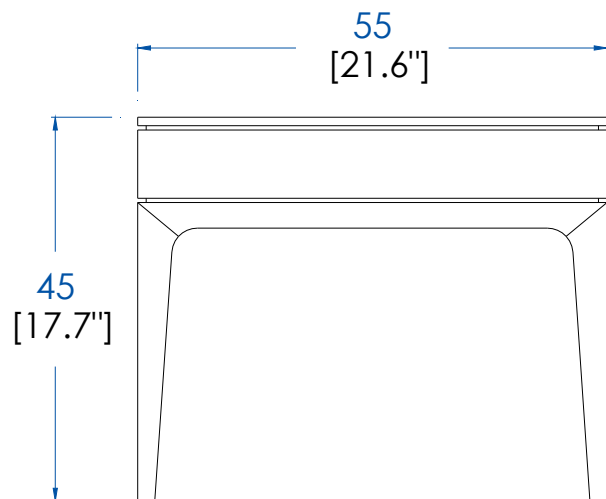

Collection DEVOM

design Sandra Demuth

rochebobois
PARIS

CTDV.CH01 - Chevet – L 55 H 45 P 40 cm

Chevet, 1 tiroir en panneaux de fibres de moyenne densité laqué mate avec système touche-lâche, piétement en chêne massif teinté ou en hêtre patiné bronze ou laqué, nombreuses finitions disponibles.

CTDV.CH01 - Bedside table – L 21.6" H 17.7" P 15.7"

Bedside table, 1 drawer with push-latch mechanism, legs in stained oak and storage unit with matte lacquer finish. Many finishes available.

CTDV.CH01 – Mesita – L 55 A 45 P 40 cm

Mesita, 1 cajón con sistema touche-lâche, base en roble tintado y módulo laca mate. Numerosos acabados disponibles.