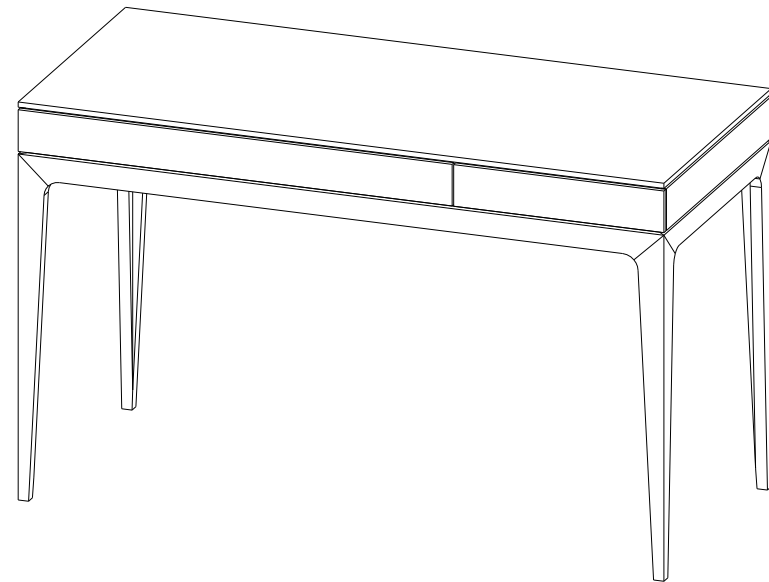

Collection DEVOM

design Sandra Demuth

rochebobois
PARIS

Bureau – Desk – Mesa de despacho

AC321

Collection DEVOM

design Sandra Demuth

rocheboboiss
PARIS

CTDV.SC01 - Bureau – L 125 H 76.5 P 55 cm

Bureau à 4 pieds, plateau avec 2 tiroirs en façade en panneaux de fibres de moyenne densité laqué mat, piètement en chêne massif teinté ou en hêtre patiné bronze ou laqué, nombreuses finitions disponibles.

CTDV.SC01 - Desk – L 49.2" H 30.1" P 21.6"

Desk with 4 legs, top with 2 drawers with front in MDF with matte lacquer finish, legs in stained solid oak. Many finishes available.

CTDV.SC01 - Mesa de despacho – L 125 A 76.5 P 55 cm

CTDV.TC01 - Vanity – L 39.4" H 30.1" P 20.1"

Vanity with 4 legs, top in MDF with matte lacquer finish, 1 flap with a mirror, divided storage unit upholstered in leather-like fabric and 1 drawer. Legs in stained solid oak. Many finishes available.