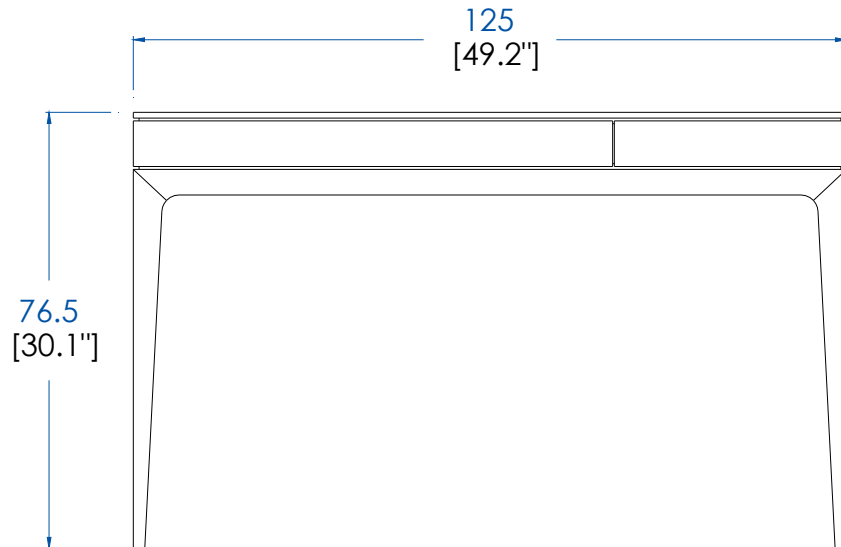

CTDV.SC01 - Bureau – L 125 H 76.5 P 55 cm

Bureau à 4 pieds, plateau avec 2 tiroirs en façade en panneaux de fibres de moyenne densité laqué mat, piètement en chêne massif teinté ou en hêtre patiné bronze ou laqué, nombreuses finitions disponibles.

CTDV.SC01 - Desk – L 49.2" H 30.1" P 21.6"

Desk with 4 legs, top with 2 drawers with front in MDF with matte lacquer finish, legs in stained solid oak. Many finishes available.

CTDV.SC01 - Mesa de despacho – L 125 A 76.5 P 55 cm

CTDV.TC01 - Vanity – L 39.4" H 30.1" P 20.1"

Vanity with 4 legs, top in MDF with matte lacquer finish, 1 flap with a mirror, divided storage unit upholstered in leather-like fabric and 1 drawer. Legs in stained solid oak. Many finishes available.