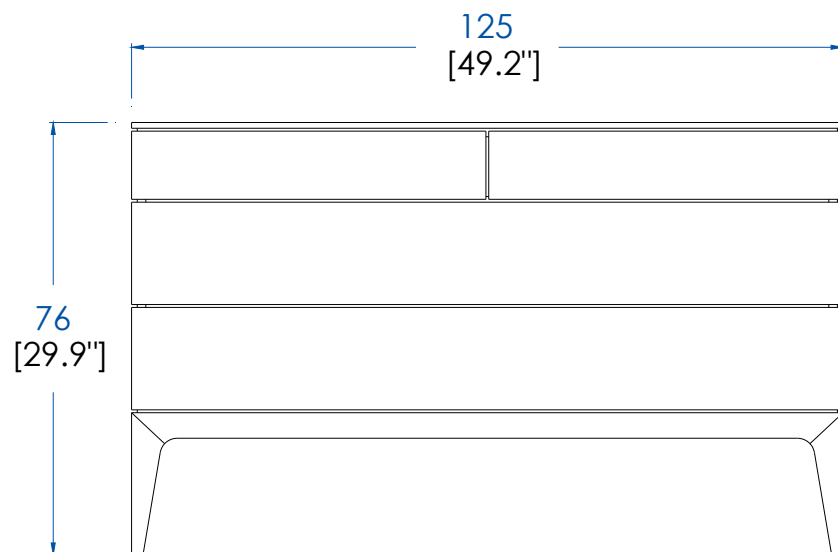

Collection DEVOM

design Sandra Demuth

rochebobois
PARIS

CTDV.CD01 - Commode – L 125 H 76 P 50 cm

2 petits tiroirs en haut et 2 grands tiroirs en bas, avec système touche-lâche. Structure et tiroirs en panneaux de fibres de moyenne densité laqué mat. Piètement en chêne massif teinté ou en hêtre patiné bronze ou laqué, nombreuses finitions possibles.

CTDV.CD01 - Dresser – L 49.2" H 29.9" P 19.7"

2 small drawers on the top and 2 large drawers on the bottom, with touch-release mechanism. Structure and drawers in MDF with matte lacquer finish. Base in stained solid oak or in beech with bronze patina or lacquer finish, many finishes available.

CTDV.CD01 – Cómoda – L 125 A 76 P 50 cm

2 pequeños cajones arriba y 2 grandes cajones debajo, con sistema push open. Estructura y cajones en médium lacado mate. Patas de roble macizo tintado o de haya patinada bronce o lacada, numerosos acabados disponibles.