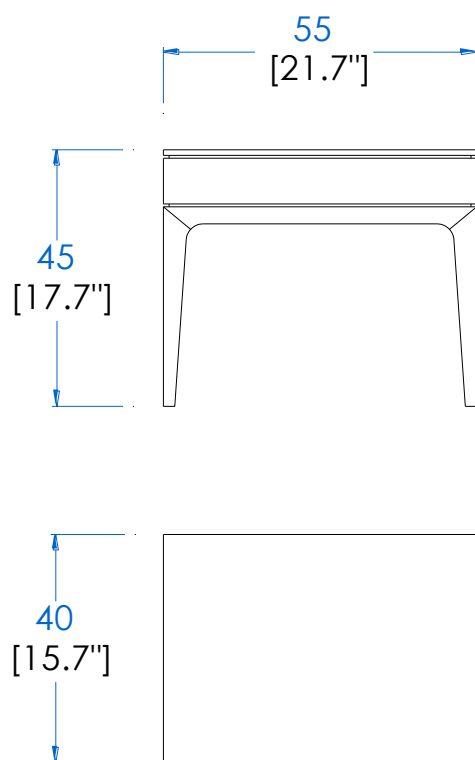

Collection DEVOM

rochebobo
PARIS

design Sandra Demuth

CTDV.CH01 - Chevet – L 55 H 45 P 40 cm

Chevet, 1 tiroir avec système touche-lâche, base en chêne teinté et caisson en panneaux de fibre de moyenne densité laqué mate. Nombreuses finitions disponibles. Fabrication Européenne

CTDV.CH01 - Bedside table – L 21.7" H 17,7" P 15,7"

Bedside table, 1 drawer with push-latch mechanism, legs in stained oak and storage unit with matte lacquer finish. Many finishes available. Manufactured in Europe.

CTDV.CH01 - Mesita

Mesita, 1 cajón con sistema touche-lâche, base en roble tintado y módulo laca mate. Numerosos acabados disponibles. Fabricación europea