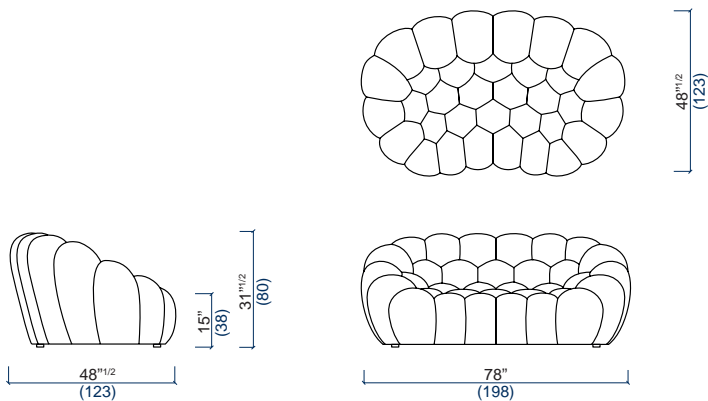

BUBBLE 2

design Sacha LAKIC

rochebobo
PARIS

38 Canapé 5 places arrondi
5-seat rounded sofa
Sofá 5 plazas redondeado

36 Canapé 3-4 places arrondi
3-4-seat rounded sofa
Sofá 3-4 plazas redondeado

26 Canapé 2,5 places arrondi
2,5-seat rounded sofa
Sofá 2,5 plazas redondeado