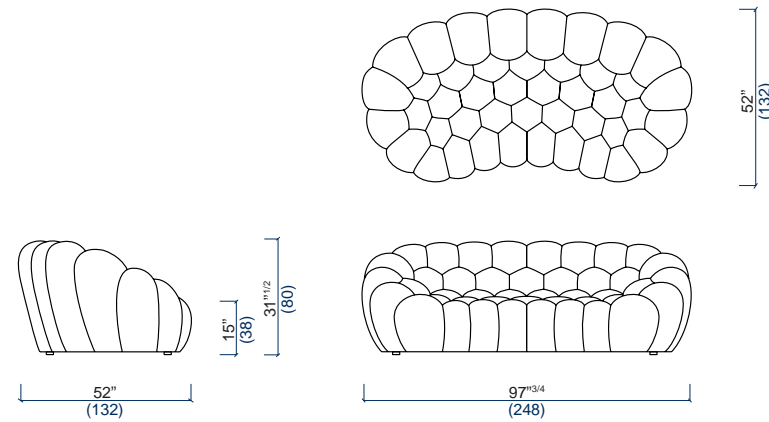

BUBBLE 2

design Sacha LAKIC

rochebobo
PARIS

38 Canapé 5 places arrondi
5-seat rounded sofa
Sofá 5 plazas redondeado

36 Canapé 3-4 places arrondi
3-4-seat rounded sofa
Sofá 3-4 plazas redondeado

26 Canapé 2,5 places arrondi
2,5-seat rounded sofa
Sofá 2,5 plazas redondeado