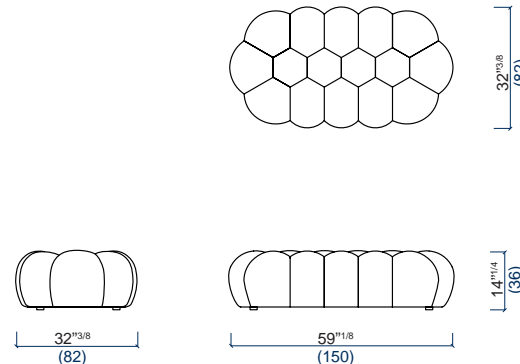

BUBBLE 2

design Sacha LAKIC

rochebobo
PARIS

38 Canapé 5 places arrondi
5-seat rounded sofa
Sofá 5 plazas redondeado

36 Canapé 3-4 places arrondi
3-4-seat rounded sofa
Sofá 3-4 plazas redondeado