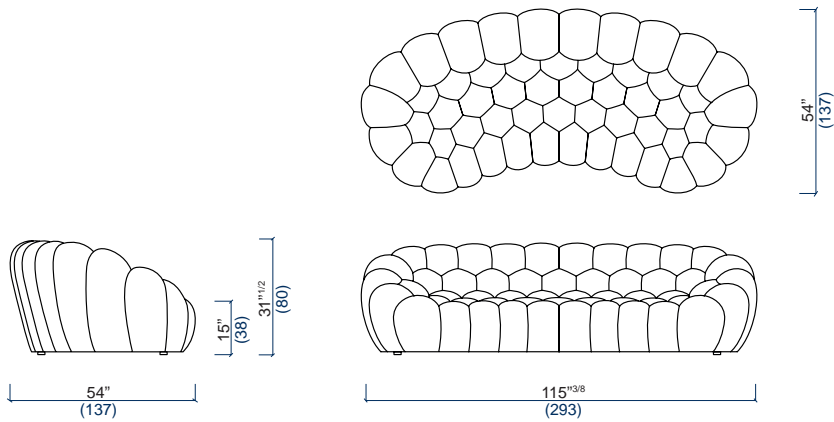

BUBBLE 2

design Sacha LAKIC

rochebobo
PARIS

38 Canapé 5 places arrondi
5-seat rounded sofa
Sofá 5 plazas redondeado

36 Canapé 3-4 places arrondi
3-4-seat rounded sofa
Sofá 3-4 plazas redondeado

26 Canapé 2,5 places arrondi
2,5-seat rounded sofa
Sofá 2,5 plazas redondeado