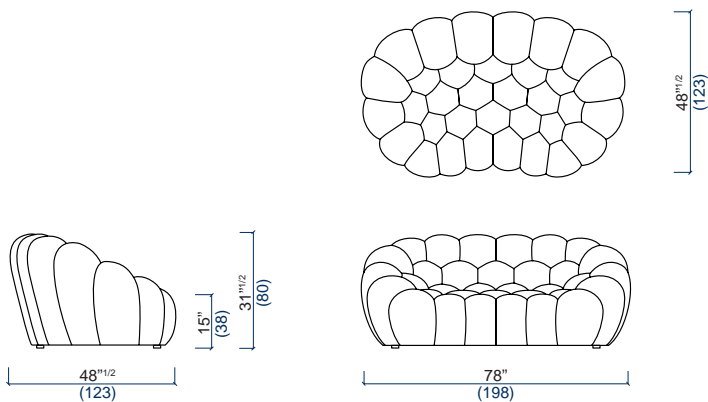

26 Canapé 2,5 places arrondi
2,5-seat curved sofa
Sofá 2,5 plazas redondeado