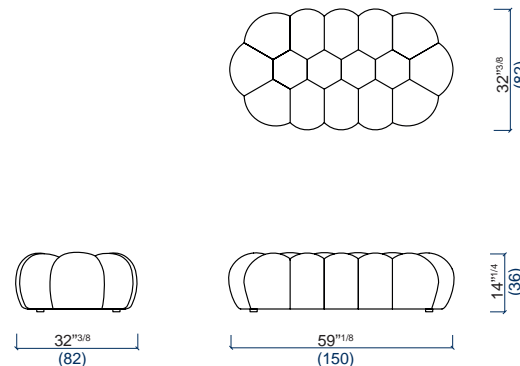

46 Grand pouf
Large ottoman
Gran puf