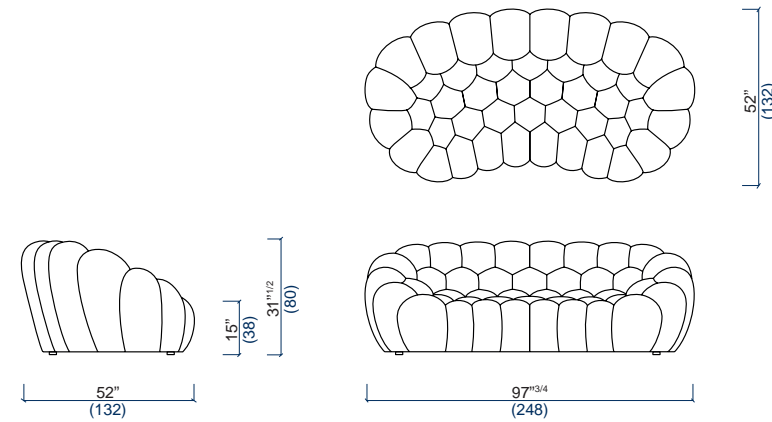

# BUBBLE 2

design Sacha LAKIC

**rochebobois**  
PARIS

**38** Canapé 5 places arrondi  
5-seat curved sofa  
Sofá 5 plazas redondeado

**36** Canapé 3-4 places arrondi  
3-4-seat curved sofa  
Sofá 3-4 plazas redondeado