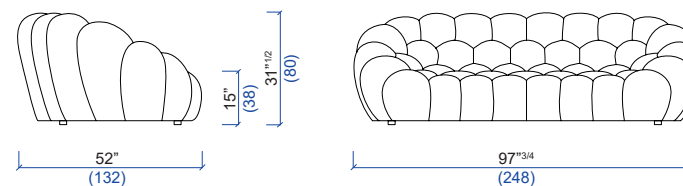

BUBBLE CURVE

design Sacha LAKIC

rochebobois
PARIS

38 Canapé 5 places arrondi
5-seat curved sofa
Sofá 5 plazas redondeado

36 Canapé 3-4 places arrondi
3-4-seat curved sofa
Sofá 3-4 plazas redondeado

26 Canapé 2,5 places arrondi
2,5-seat curved sofa
Sofá 2,5 plazas redondeado