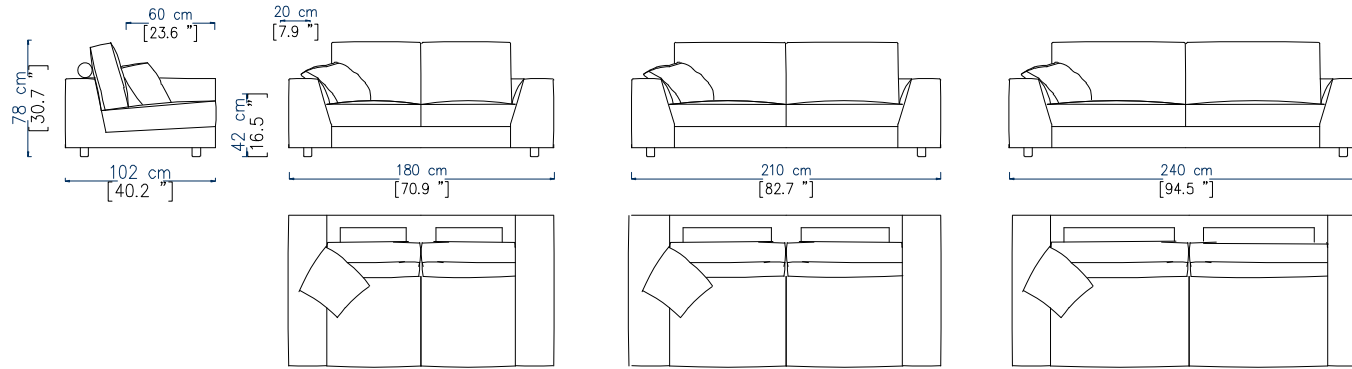

EOLE 2

design studio ROCHE BOBOIS

rochebobois
PARIS

EL01

CANAPE 2 PLACES
2-SEAT SOFA
SOFA 2 PLAZAS

EL02

CANAPE 3 PLACES
3-SEAT SOFA
SOFA 3 PLAZAS

EL03

GRAND CANAPE 3 PLACES
LARGE 3-SEAT SOFA
GRAN SOFA 3 PLAZAS