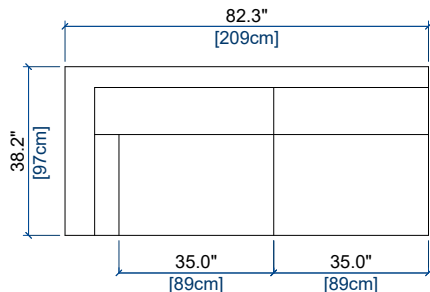

CANAPE 2,5 PLACES
2.5-SEAT SOFA
SOFA 2,5 PLAZAS

height: 30" [76 cm]
seat height: 16.6" [42 cm]
arm width : 12.2" [31 cm]

CANAPE 2 PLACES
2-SEAT SOFA
SOFA 2 PLAZAS

height: 30" [76 cm]
seat height: 16.6" [42 cm]
arm width : 12.2" [31 cm]

FAUTEUIL
ARMCHAIR
SILLON

height: 30" [76 cm]
seat height: 16.6" [42 cm]
arm width : 12.2" [31 cm]

POUF CARRE
SQUARE OTTOMAN
PUF CUADRADO

seat height: 16.6" [42 cm]

TETIERE
HEADREST
CABEZAL

height: 8.7" [23 cm]

TETIERE POUR FAUTEUIL
HEADREST FOR ARMCHAIR
CABEZAL PARA SILLON

height: 8.7" [23 cm]

105 BATARD 3 PL ACC. GAUCHE
3-SEAT 1-ARM UNIT LEFT ARMREST
BATARD 3 PL. APOY. IZQUIERDO

height: 30" [76 cm]
seat height: 16.6" [42 cm]
arm width: 12.2" [31 cm]