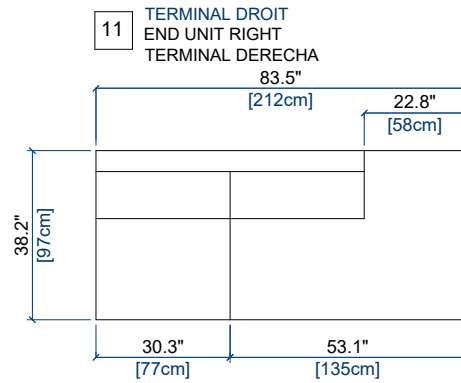

ACCORD

design Sacha LAKIC

rochebobois
PARIS