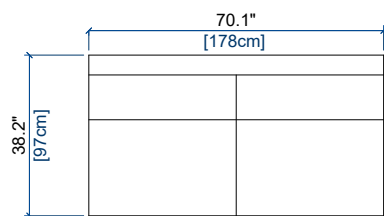

ÉLÉMENTS INDEPENDANTS / INDEPENDENT ELEMENTS / ELEMENTOS INDEPENDIENTES* 2/3

S01 CHAUFFEUSE INDEP.
INDEP. ARMLESS CHAIR
CHAUFFEUSE INDEP.

height: 30" [76 cm]
seat height: 16.6" [42 cm]

S1S CHAUFFEUSE INDEP. - GAUCHE
INDEP. ARMLESS CHAIR - LEFT
CHAUFFEUSE INDEP. - IZQU.

height: 30" [76 cm]
seat height: 16.6" [42 cm]

S1D CHAUFFEUSE INDEP. - DROITE
INDEP. ARMLESS CHAIR - RIGHT
CHAUFFEUSE INDEP. - DER.

height: 30" [76 cm]
seat height: 16.6" [42 cm]

S33 BANQUETTE 2 PLACES INDEP.
INDEP. 2-SEAT ARMLESS SOFA
BANQUETA 2 PLAZAS INDEP.

height: 30" [76 cm]
seat height: 16.6" [42 cm]

S34 BANQUETTE 2 PLACES INDEP. GAUCHE
INDEP. 2-SEAT ARMLESS SOFA LEFT
BANQUETA 2 PLAZAS IZQ. INDEP.

height: 30" [76 cm]
seat height: 16.6" [42 cm]

S35 BANQUETTE 2 PLACES INDEP. DROITE
INDEP. 2-SEAT ARMLESS SOFA RIGHT
BANQUETA 2 PLAZAS DER. INDEP.