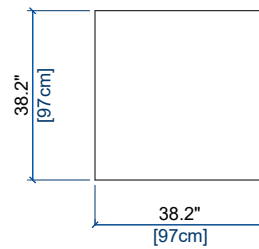

rochebobois
PARIS

GRAND CANAPE 3 PLACES
LARGE 3-SEAT SOFA
GRAN SOFA 3 PLAZAS

height: 30" [76 cm]
seat height: 16.6" [42 cm]
arm width : 12.2" [31 cm]

CANAPE 3 PLACES
3-SEAT SOFA
SOFA 3 PLAZAS

height: 30" [76 cm]
seat height: 16.6" [42 cm]
arm width : 12.2" [31 cm]

CANAPE 2,5 PLACES
2.5-SEAT SOFA
SOFA 2,5 PLAZAS

height: 30" [76 cm]
seat height: 16.6" [42 cm]
arm width : 12.2" [31 cm]

CANAPE 2 PLACES
2-SEAT SOFA
SOFA 2 PLAZAS

height: 30" [76 cm]
seat height: 16.6" [42 cm]
arm width : 12.2" [31 cm]

FAUTEUIL
ARMCHAIR
SILLON

height: 30" [76 cm]
seat height: 16.6" [42 cm]
arm width : 12.2" [31 cm]

POUF CARRE
SQUARE OTTOMAN
PUF CUADRADO

seat height: 16.6" [42 cm]

TETIERE
HEADREST
CABEZAL

height: 8.7" [23 cm]

TETIERE POUR FAUTEUIL
HEADREST FOR ARMCHAIR
CABEZAL PARA SILLON

height: 8.7" [23 cm]

105 BATARD 3 PL ACC. GAUCHE
3-SEAT 1-ARM UNIT LEFT ARMREST
BATARD 3 PL. APOY. IZQUIERDO

height: 30" [76 cm]
seat height: 16.6" [42 cm]
arm width: 12.2" [31 cm]