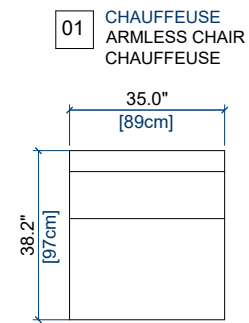

ACCORD

design Sacha LAKIC

rochebobois
PARIS