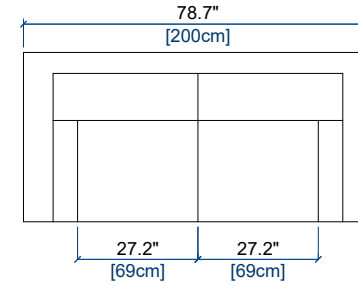

rochebobois
PARIS

GRAND CANAPE 3 PLACES
LARGE 3-SEAT SOFA
GRAN SOFA 3 PLAZAS

height: 30" [76 cm]
seat height: 16.6" [42 cm]
arm width : 12.2" [31 cm]

CANAPE 3 PLACES
3-SEAT SOFA
SOFA 3 PLAZAS

height: 30" [76 cm]
seat height: 16.6" [42 cm]
arm width : 12.2" [31 cm]

CANAPE 2,5 PLACES
2.5-SEAT SOFA
SOFA 2,5 PLAZAS

height: 30" [76 cm]
seat height: 16.6" [42 cm]
arm width : 12.2" [31 cm]

CANAPE 2 PLACES
2-SEAT SOFA
SOFA 2 PLAZAS

height: 30" [76 cm]
seat height: 16.6" [42 cm]
arm width : 12.2" [31 cm]

FAUTEUIL
ARMCHAIR
SILLON

height: 30" [76 cm]
seat height: 16.6" [42 cm]
arm width : 12.2" [31 cm]

POUF CARRE
SQUARE OTTOMAN
PUF CUADRADO

seat height: 16.6" [42 cm]

TETIERE
HEADREST
CABEZAL

height: 8.7" [23 cm]