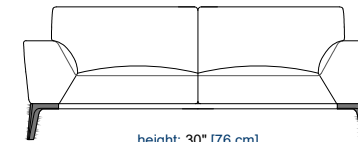

rochebobois
PARIS

GRAND CANAPE 3 PLACES
LARGE 3-SEAT SOFA
GRAN SOFA 3 PLAZAS

height: 30" [76 cm]
seat height: 16.6" [42 cm]
arm width : 12.2" [31 cm]

CANAPE 3 PLACES
3-SEAT SOFA
SOFA 3 PLAZAS

height: 30" [76 cm]
seat height: 16.6" [42 cm]
arm width : 12.2" [31 cm]

CANAPE 2,5 PLACES
2.5-SEAT SOFA
SOFA 2,5 PLAZAS

height: 30" [76 cm]
seat height: 16.6" [42 cm]
arm width : 12.2" [31 cm]

CANAPE 2 PLACES
2-SEAT SOFA
SOFA 2 PLAZAS

height: 30" [76 cm]
seat height: 16.6" [42 cm]
arm width : 12.2" [31 cm]

FAUTEUIL
ARMCHAIR
SILLON

height: 30" [76 cm]
seat height: 16.6" [42 cm]
arm width : 12.2" [31 cm]

POUF CARRE
SQUARE OTTOMAN
PUF CUADRADO

seat height: 16.6" [42 cm]

TETIERE
HEADREST
CABEZAL

height: 8.7" [23 cm]