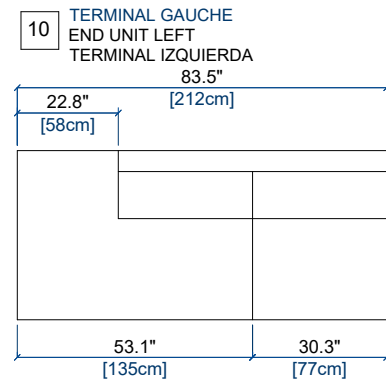

ACCORD

design Sacha LAKIC

rochebobois
PARIS