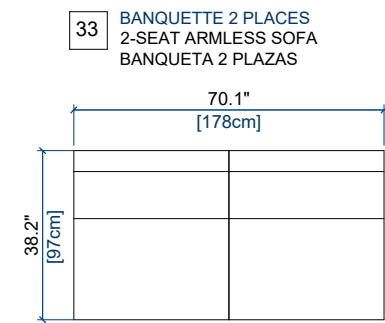

ACCORD

design Sacha LAKIC

rochebobois
PARIS