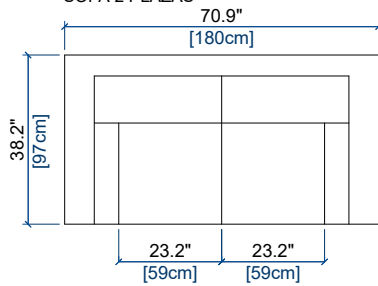

rochebobois
PARIS

GRAND CANAPE 3 PLACES
LARGE 3-SEAT SOFA
GRAN SOFA 3 PLAZAS

height: 30" [76 cm]
seat height: 16.6" [42 cm]
arm width : 12.2" [31 cm]

CANAPE 3 PLACES
3-SEAT SOFA
SOFA 3 PLAZAS

height: 30" [76 cm]
seat height: 16.6" [42 cm]
arm width : 12.2" [31 cm]

CANAPE 2,5 PLACES
2.5-SEAT SOFA
SOFA 2,5 PLAZAS

height: 30" [76 cm]
seat height: 16.6" [42 cm]
arm width : 12.2" [31 cm]

CANAPE 2 PLACES
2-SEAT SOFA
SOFA 2 PLAZAS

height: 30" [76 cm]
seat height: 16.6" [42 cm]
arm width : 12.2" [31 cm]

FAUTEUIL
ARMCHAIR
SILLON

height: 30" [76 cm]
seat height: 16.6" [42 cm]
arm width : 12.2" [31 cm]

POUF CARRE
SQUARE OTTOMAN
PUF CUADRADO

seat height: 16.6" [42 cm]

TETIERE
HEADREST
CABEZAL

height: 8.7" [23 cm]