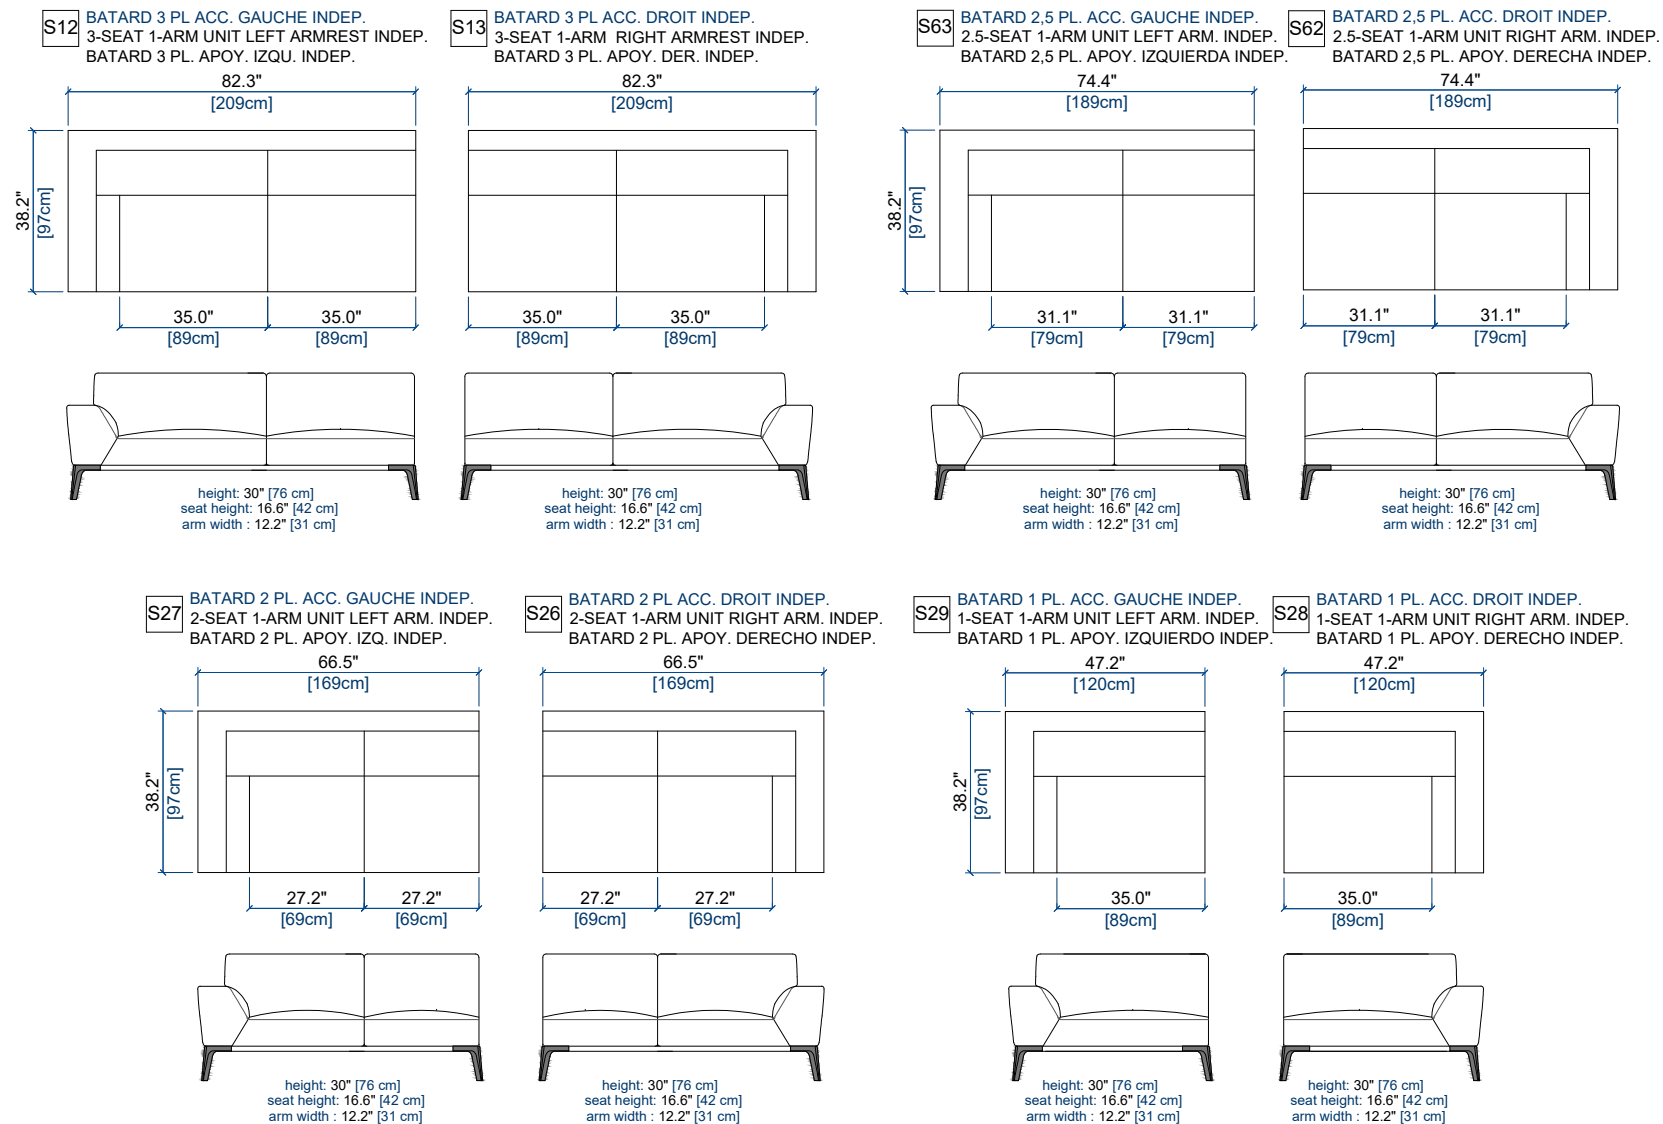

ÉLÉMENTS INDEPENDANTS / INDEPENDENT ELEMENTS / ELEMENTOS INDEPENDIENTES* 1/3

* Entièrement habillés de cuir ou de tissu / Entirely upholstered in leather or fabric / Completamente revestidos de piel o tela