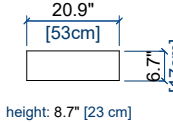

CANAPE 2,5 PLACES
2.5-SEAT SOFA
SOFA 2,5 PLAZAS

height: 30" [76 cm]
seat height: 16.6" [42 cm]
arm width : 12.2" [31 cm]

CANAPE 2 PLACES
2-SEAT SOFA
SOFA 2 PLAZAS

height: 30" [76 cm]
seat height: 16.6" [42 cm]
arm width : 12.2" [31 cm]

FAUTEUIL
ARMCHAIR
SILLON

height: 30" [76 cm]
seat height: 16.6" [42 cm]
arm width : 12.2" [31 cm]

POUF CARRE
SQUARE OTTOMAN
PUF CUADRADO

seat height: 16.6" [42 cm]

TETIERE
HEADREST
CABEZAL

height: 8.7" [23 cm]

TETIERE POUR FAUTEUIL
HEADREST FOR ARMCHAIR
CABEZAL PARA SILLON

height: 8.7" [23 cm]

105 BATARD 3 PL ACC. GAUCHE
3-SEAT 1-ARM UNIT LEFT ARMREST
BATARD 3 PL. APOY. IZQUIERDO

height: 30" [76 cm]
seat height: 16.6" [42 cm]
arm width: 12.2" [31 cm]