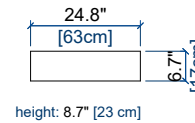

CANAPE 2,5 PLACES
2.5-SEAT SOFA
SOFA 2,5 PLAZAS

height: 30" [76 cm]
seat height: 16.6" [42 cm]
arm width : 12.2" [31 cm]

CANAPE 2 PLACES
2-SEAT SOFA
SOFA 2 PLAZAS

height: 30" [76 cm]
seat height: 16.6" [42 cm]
arm width : 12.2" [31 cm]

FAUTEUIL
ARMCHAIR
SILLON

height: 30" [76 cm]
seat height: 16.6" [42 cm]
arm width : 12.2" [31 cm]

POUF CARRE
SQUARE OTTOMAN
PUF CUADRADO

seat height: 16.6" [42 cm]

TETIERE
HEADREST
CABEZAL

height: 8.7" [23 cm]

TETIERE POUR FAUTEUIL
HEADREST FOR ARMCHAIR
CABEZAL PARA SILLON

height: 8.7" [23 cm]

105 BATARD 3 PL ACC. GAUCHE
3-SEAT 1-ARM UNIT LEFT ARMREST
BATARD 3 PL. APOY. IZQUIERDO

height: 30" [76 cm]
seat height: 16.6" [42 cm]
arm width: 12.2" [31 cm]