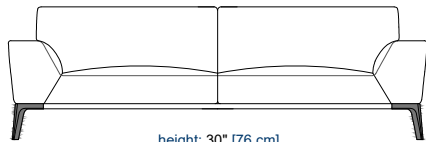

rochebobois
PARIS

GRAND CANAPE 3 PLACES
LARGE 3-SEAT SOFA
GRAN SOFA 3 PLAZAS

height: 30" [76 cm]
seat height: 16.6" [42 cm]
arm width : 12.2" [31 cm]

CANAPE 3 PLACES
3-SEAT SOFA
SOFA 3 PLAZAS

height: 30" [76 cm]
seat height: 16.6" [42 cm]
arm width : 12.2" [31 cm]

CANAPE 2,5 PLACES
2.5-SEAT SOFA
SOFA 2,5 PLAZAS

height: 30" [76 cm]
seat height: 16.6" [42 cm]
arm width : 12.2" [31 cm]

CANAPE 2 PLACES
2-SEAT SOFA
SOFA 2 PLAZAS

height: 30" [76 cm]
seat height: 16.6" [42 cm]
arm width : 12.2" [31 cm]