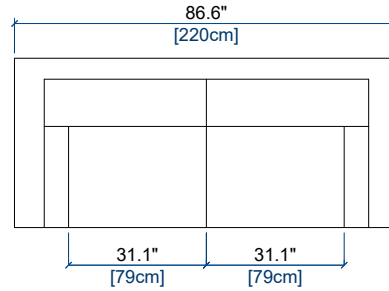

rochebobois
PARIS

GRAND CANAPE 3 PLACES
LARGE 3-SEAT SOFA
GRAN SOFA 3 PLAZAS

height: 30" [76 cm]
seat height: 16.6" [42 cm]
arm width : 12.2" [31 cm]

CANAPE 3 PLACES
3-SEAT SOFA
SOFA 3 PLAZAS

height: 30" [76 cm]
seat height: 16.6" [42 cm]
arm width : 12.2" [31 cm]

CANAPE 2,5 PLACES
2.5-SEAT SOFA
SOFA 2,5 PLAZAS

height: 30" [76 cm]
seat height: 16.6" [42 cm]
arm width : 12.2" [31 cm]

CANAPE 2 PLACES
2-SEAT SOFA
SOFA 2 PLAZAS

height: 30" [76 cm]
seat height: 16.6" [42 cm]
arm width : 12.2" [31 cm]