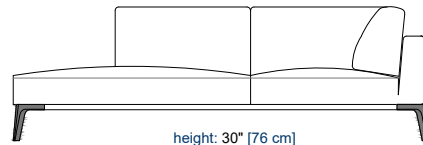

height: 30" [76 cm]
seat height: 16.6" [42 cm]