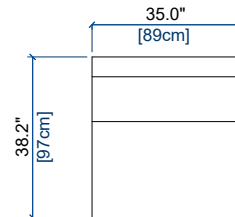

ÉLÉMENTS INDEPENDANTS / INDEPENDENT ELEMENTS / ELEMENTOS INDEPENDIENTES* 2/3

S01 CHAUFFEUSE INDEP.
INDEP. ARMLESS CHAIR
CHAUFFEUSE INDEP.

height: 30" [76 cm]
seat height: 16.6" [42 cm]

S1S CHAUFFEUSE INDEP. - GAUCHE
INDEP. ARMLESS CHAIR - LEFT
CHAUFFEUSE INDEP. - IZQU.

height: 30" [76 cm]
seat height: 16.6" [42 cm]

S1D CHAUFFEUSE INDEP. - DROITE
INDEP. ARMLESS CHAIR - RIGHT
CHAUFFEUSE INDEP. - DER.

height: 30" [76 cm]
seat height: 16.6" [42 cm]

S33 BANQUETTE 2 PLACES INDEP.
INDEP. 2-SEAT ARMLESS SOFA
BANQUETA 2 PLAZAS INDEP.

height: 30" [76 cm]
seat height: 16.6" [42 cm]

S34 BANQUETTE 2 PLACES INDEP. GAUCHE
INDEP. 2-SEAT ARMLESS SOFA LEFT
BANQUETA 2 PLAZAS IZQ. INDEP.

height: 30" [76 cm]
seat height: 16.6" [42 cm]

S35 BANQUETTE 2 PLACES INDEP. DROITE
INDEP. 2-SEAT ARMLESS SOFA RIGHT
BANQUETA 2 PLAZAS DER. INDEP.

height: 30" [76 cm]
seat height: 16.6" [42 cm]

S8P ANGLE/MERIDIENNE GAUCHE INDEP.
CORNER/MERIDIENNE LEFT INDEP.
ANGULO/MERIDIENNE IZQUIERDA INDEP.

height: 30" [76 cm]
seat height: 16.6" [42 cm]

S9P ANGLE/MERIDIENNE DROITE INDEP.
CORNER/MERIDIENNE RIGHT INDEP.
ANGULO/MERIDIENNE DERECHA INDEP.