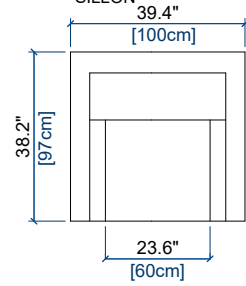

rochebobois
PARIS

GRAND CANAPE 3 PLACES
LARGE 3-SEAT SOFA
GRAN SOFA 3 PLAZAS

height: 30" [76 cm]
seat height: 16.6" [42 cm]
arm width : 12.2" [31 cm]

CANAPE 3 PLACES
3-SEAT SOFA
SOFA 3 PLAZAS

height: 30" [76 cm]
seat height: 16.6" [42 cm]
arm width : 12.2" [31 cm]

CANAPE 2,5 PLACES
2.5-SEAT SOFA
SOFA 2,5 PLAZAS

height: 30" [76 cm]
seat height: 16.6" [42 cm]
arm width : 12.2" [31 cm]

CANAPE 2 PLACES
2-SEAT SOFA
SOFA 2 PLAZAS

height: 30" [76 cm]
seat height: 16.6" [42 cm]
arm width : 12.2" [31 cm]

FAUTEUIL
ARMCHAIR
SILLON

height: 30" [76 cm]
seat height: 16.6" [42 cm]
arm width : 12.2" [31 cm]

POUF CARRE
SQUARE OTTOMAN
PUF CUADRADO

seat height: 16.6" [42 cm]

TETIERE
HEADREST
CABEZAL

height: 8.7" [23 cm]

height: 30" [76 cm]
seat height: 16.6" [42 cm]
arm width: 12.2" [31 cm]

62 BATARD 2,5 PL. ACC. DROIT
2.5-SEAT 1-ARM UNIT RIGHT ARMREST
BATARD 2,5 PL. APOY. DERECHO

height: 30" [76 cm]
seat height: 16.6" [42 cm]
arm width: 12.2" [31 cm]