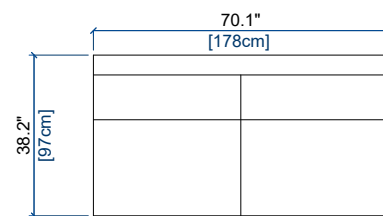

height: 30" [76 cm]
seat height: 16.6" [42 cm]

S1D CHAUFFEUSE INDEP. - DROITE
INDEP. ARMLESS CHAIR - RIGHT
CHAUFFEUSE INDEP. - DER.

height: 30" [76 cm]
seat height: 16.6" [42 cm]

S33 BANQUETTE 2 PLACES INDEP.
INDEP. 2-SEAT ARMLESS SOFA
BANQUETA 2 PLAZAS INDEP.

height: 30" [76 cm]
seat height: 16.6" [42 cm]

S34 BANQUETTE 2 PLACES INDEP. GAUCHE
INDEP. 2-SEAT ARMLESS SOFA LEFT
BANQUETA 2 PLAZAS IZQ. INDEP.

height: 30" [76 cm]
seat height: 16.6" [42 cm]

S35 BANQUETTE 2 PLACES INDEP. DROITE
INDEP. 2-SEAT ARMLESS SOFA RIGHT
BANQUETA 2 PLAZAS DER. INDEP.