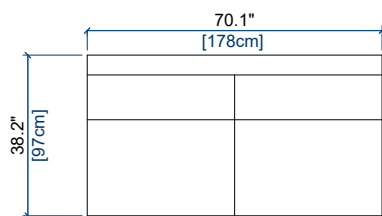

height: 30" [76 cm]
seat height: 16.6" [42 cm]

S1D CHAUFFEUSE INDEP. - DROITE
INDEP. ARMLESS CHAIR - RIGHT
CHAUFFEUSE INDEP. - DER.

height: 30" [76 cm]
seat height: 16.6" [42 cm]

S33 BANQUETTE 2 PLACES INDEP.
INDEP. 2-SEAT ARMLESS SOFA
BANQUETA 2 PLAZAS INDEP.

height: 30" [76 cm]
seat height: 16.6" [42 cm]

S34 BANQUETTE 2 PLACES INDEP. GAUCHE
INDEP. 2-SEAT ARMLESS SOFA LEFT
BANQUETA 2 PLAZAS IZQ. INDEP.

height: 30" [76 cm]
seat height: 16.6" [42 cm]

S35 BANQUETTE 2 PLACES INDEP. DROITE
INDEP. 2-SEAT ARMLESS SOFA RIGHT
BANQUETA 2 PLAZAS DER. INDEP.