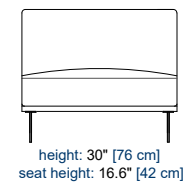

ACCORD

design Sacha LAKIC

rochebobois
PARIS