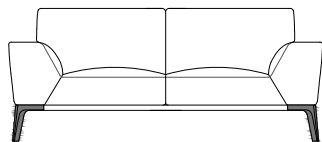

rochebobois
PARIS

GRAND CANAPE 3 PLACES
LARGE 3-SEAT SOFA
GRAN SOFA 3 PLAZAS

height: 30" [76 cm]
seat height: 16.6" [42 cm]
arm width : 12.2" [31 cm]

CANAPE 3 PLACES
3-SEAT SOFA
SOFA 3 PLAZAS

height: 30" [76 cm]
seat height: 16.6" [42 cm]
arm width : 12.2" [31 cm]

CANAPE 2,5 PLACES
2.5-SEAT SOFA
SOFA 2,5 PLAZAS

height: 30" [76 cm]
seat height: 16.6" [42 cm]
arm width : 12.2" [31 cm]

CANAPE 2 PLACES
2-SEAT SOFA
SOFA 2 PLAZAS

height: 30" [76 cm]
seat height: 16.6" [42 cm]
arm width : 12.2" [31 cm]

FAUTEUIL
ARMCHAIR
SILLON

height: 30" [76 cm]
seat height: 16.6" [42 cm]
arm width : 12.2" [31 cm]

POUF CARRE
SQUARE OTTOMAN
PUF CUADRADO

seat height: 16.6" [42 cm]

TETIERE
HEADREST
CABEZAL

height: 8.7" [23 cm]