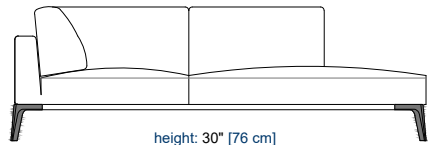

ÉLÉMENTS INDEPENDANTS / INDEPENDENT ELEMENTS / ELEMENTOS INDEPENDIENTES* 3/3

height: 30" [76 cm]
seat height: 16.6" [42 cm]