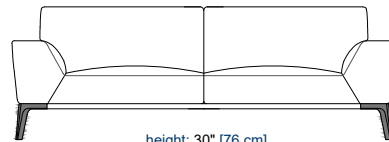

rochebobois
PARIS

GRAND CANAPE 3 PLACES
LARGE 3-SEAT SOFA
GRAN SOFA 3 PLAZAS

height: 30" [76 cm]
seat height: 16.6" [42 cm]
arm width : 12.2" [31 cm]

CANAPE 3 PLACES
3-SEAT SOFA
SOFA 3 PLAZAS

height: 30" [76 cm]
seat height: 16.6" [42 cm]
arm width : 12.2" [31 cm]

CANAPE 2,5 PLACES
2.5-SEAT SOFA
SOFA 2,5 PLAZAS

height: 30" [76 cm]
seat height: 16.6" [42 cm]
arm width : 12.2" [31 cm]

CANAPE 2 PLACES
2-SEAT SOFA
SOFA 2 PLAZAS

height: 30" [76 cm]
seat height: 16.6" [42 cm]
arm width : 12.2" [31 cm]