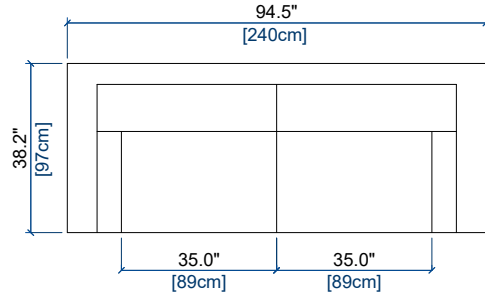

rochebobois
PARIS

GRAND CANAPE 3 PLACES
LARGE 3-SEAT SOFA
GRAN SOFA 3 PLAZAS

height: 30" [76 cm]
seat height: 16.6" [42 cm]
arm width : 12.2" [31 cm]

CANAPE 3 PLACES
3-SEAT SOFA
SOFA 3 PLAZAS

height: 30" [76 cm]
seat height: 16.6" [42 cm]
arm width : 12.2" [31 cm]

CANAPE 2,5 PLACES
2.5-SEAT SOFA
SOFA 2,5 PLAZAS

height: 30" [76 cm]
seat height: 16.6" [42 cm]
arm width : 12.2" [31 cm]

CANAPE 2 PLACES
2-SEAT SOFA
SOFA 2 PLAZAS

height: 30" [76 cm]
seat height: 16.6" [42 cm]
arm width : 12.2" [31 cm]