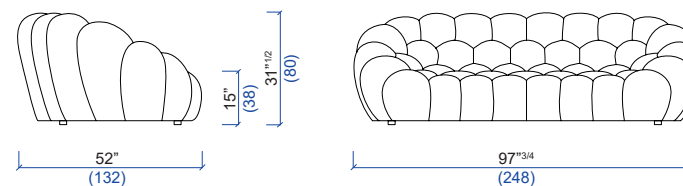

BUBBLE CURVE

design Sacha LAKIC

rochebobo
PARIS

38 Canapé 5 places arrondi
5-seat curved sofa
Sofá 5 plazas redondeado

36 Canapé 3-4 places arrondi
3-4-seat curved sofa
Sofá 3-4 plazas redondeado

26 Canapé 2,5 places arrondi
2,5-seat curved sofa
Sofá 2,5 plazas redondeado