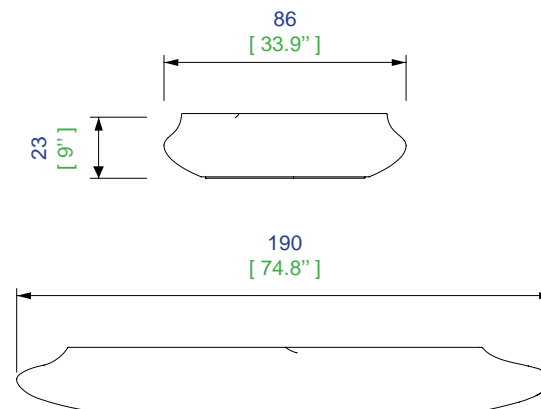

L100 H23 P86
L39.4" H9" D33.9"

100
[39.4"]

86
[33.9"]

23
[9"]

Collection CUTE CUT

design Cédric RAGOT

rochebobo
PARIS

L190 H23 P86
L74.8" H9" D33.9"