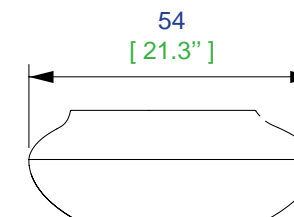

Table Basse XXS - Coffe Table XXS - Mesa de Centro XXS

CC569