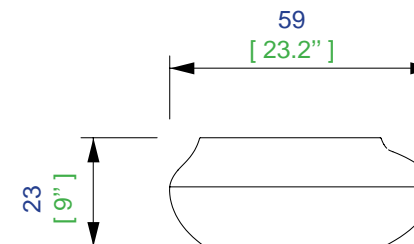

Tables basses réalisées en résine polyester laquée mate avec dessus décor noyer.

Cocktail tables in polyester resin with matte lacquer finish and top in walnut décor.

Mesas de centro realizadas en resina de poliéster lacada mate con sobre decoración nogal.