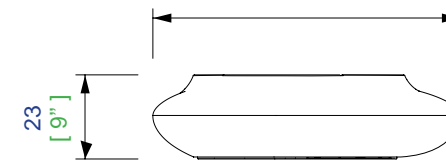

L100 H23 P86
L39.4" H9" D33.9"

100
[39.4"]

86
[33.9"]

23
[9"]

Collection CUTE CUT

design Cédric RAGOT

rochebobo
PARIS

L190 H23 P86
L74.8" H9" D33.9"