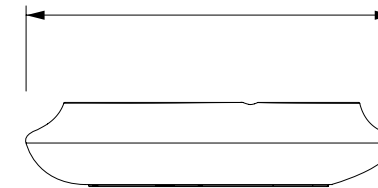

L100 H23 P86
L39.4" H9" D33.9"

100
[39.4"]

86
[33.9"]

23
[9"]

Collection CUTE CUT

design Cédric RAGOT

rochebobo
PARIS

L190 H23 P86
L74.8" H9" D33.9"