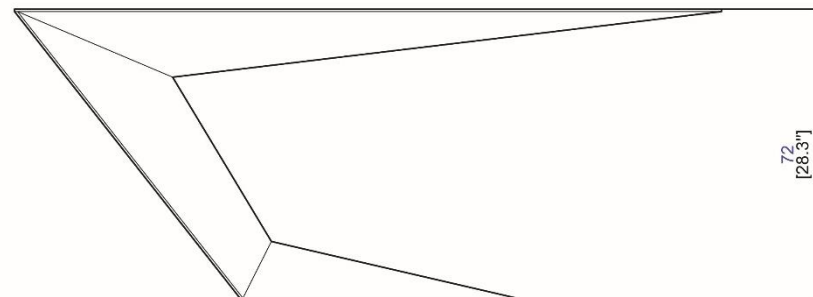

Bureau - Desk - Despacho

Collection PRISMO

design Daniel RODE

rochebobois
PARIS

Grand Bureau - Petit Bureau:

Structure en MDF laqué mate ou plaqué Alpi® (placage reconstitué).

Avec passe-câble.

Finitions: se référer aux échantillons

Large Desk - Small Desk:

Structure in MDF with lacquer or Alpi® veneer finish (reconstituted wood veneer). Cable hole included.

Finishes: to refer to samples.

Escritorio Grande - Escritorio pequeño

Estructura en MDF lacado o chapado Alpi® (chapado reconstituido).

Con pasa-cable.

Acabados: ver muestrario.