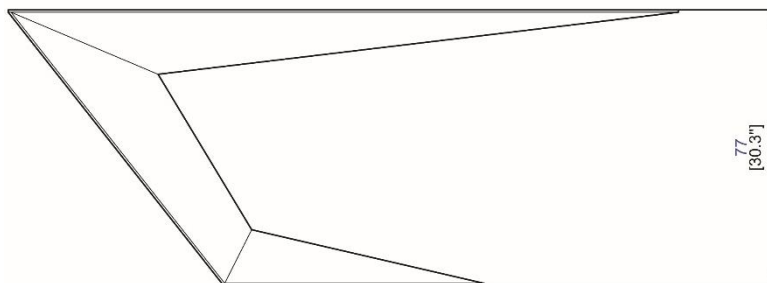

Collection PRISMO

design Daniel RODE

rochebobois
PARIS

Grand Bureau - Petit Bureau:

Structure en MDF laqué mate ou plaqué Alpi® (placage reconstitué).

Avec passe-câble.

Finitions: se référer aux échantillons

Large Desk - Small Desk:

Structure in MDF with lacquer or Alpi® veneer finish (reconstituted wood veneer). Cable hole included.

Finishes: to refer to samples.

Escritorio Grande - Escritorio pequeño

Estructura en MDF lacado o chapado Alpi® (chapado reconstituido).

Con pasa-cable.

Acabados: ver muestrario.