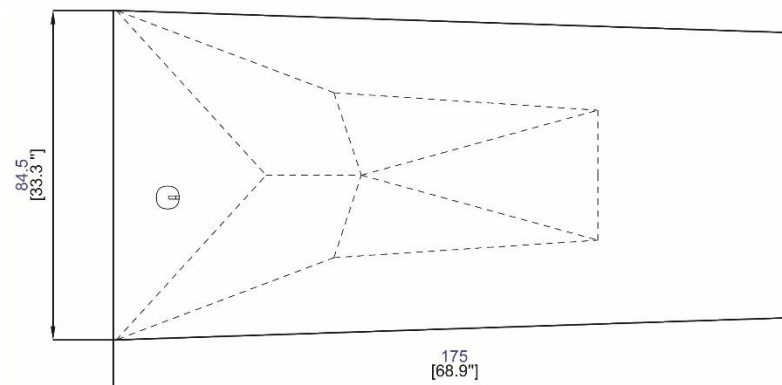

Collection PRISMO

design Daniel RODE

rochebobois
PARIS

Grand Bureau - Petit Bureau:

Structure en MDF laqué mate ou plaqué Alpi® (placage reconstitué).

Avec passe-câble.

Finitions: se référer aux échantillons

Large Desk - Small Desk:

Structure in MDF with lacquer or Alpi® veneer finish (reconstituted wood veneer). Cable hole included.

Finishes: to refer to samples.

Escritorio Grande - Escritorio pequeño

Estructura en MDF lacado o chapado Alpi® (chapado reconstituido).

Con pasa-cable.

Acabados: ver muestrario.