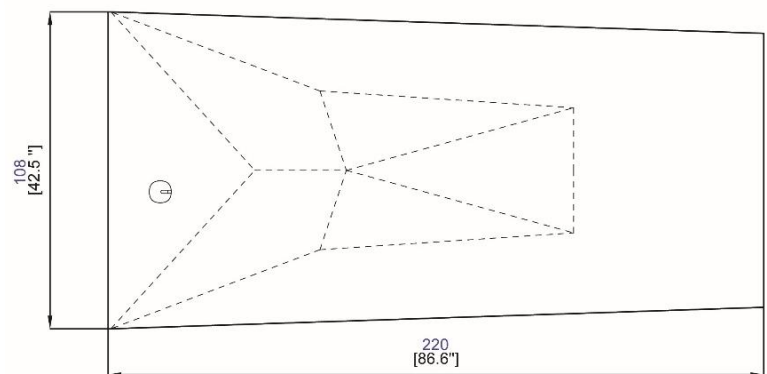

Collection PRISMO

design Daniel RODE

rochebobois
PARIS

Grand Bureau - Petit Bureau:

Structure en MDF laqué mate ou plaqué Alpi® (placage reconstitué).

Avec passe-câble.

Finitions: se référer aux échantillons

Large Desk - Small Desk:

Structure in MDF with lacquer or Alpi® veneer finish (reconstituted wood veneer). Cable hole included.

Finishes: to refer to samples.

Escritorio Grande - Escritorio pequeño

Estructura en MDF lacado o chapado Alpi® (chapado reconstituido).

Con pasa-cable.

Acabados: ver muestrario.