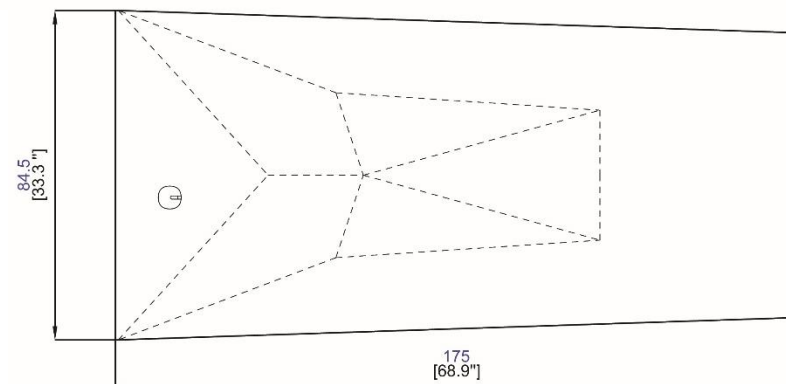

Collection FURTIF

rochebobo
PARIS

design Daniel RODE

Grand Bureau - Petit Bureau:

Structure en panneaux de fibres de moyenne densité laqué mate ou plaqué Alpi® (placage reconstitué). Avec passe-câble.
Finitions: se référer aux échantillons

Large Desk - Small Desk:

Structure in MDF with lacquer or Alpi® veneer finish (reconstituted wood veneer). Cable hole included.
Finishes: to refer to samples.

Escritorio Grande - Escritorio pequeño

Estructura en MDF lacado o chapado Alpi® (chapado reconstituido).
Con pasa-cable.
Acabados: ver muestrario.