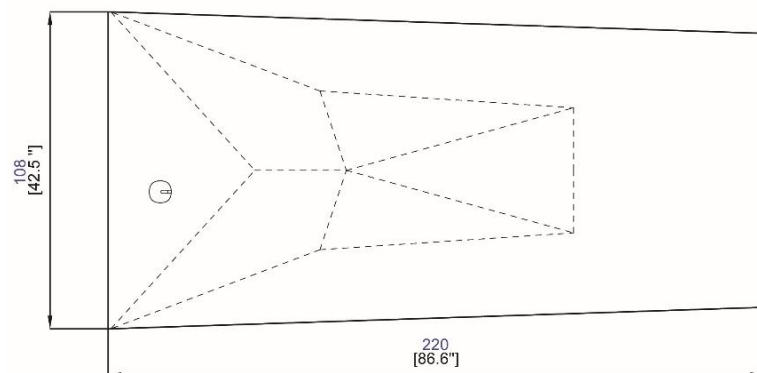

Collection **FURTIF**

rochebobois
PARIS

design Daniel RODE

Bureau - Desk - Despacho

PS511

Collection FURTIF

rochebobo
PARIS

design Daniel RODE