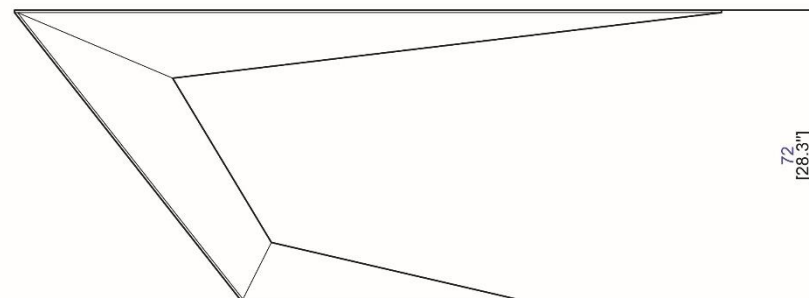

Bureau - Desk - Despacho

Escritorio Grande - Escritorio pequeño

Estructura en MDF lacado o chapado Alpi® (chapado reconstituido).

Con pasa-cable.

Acabados: ver muestrario.