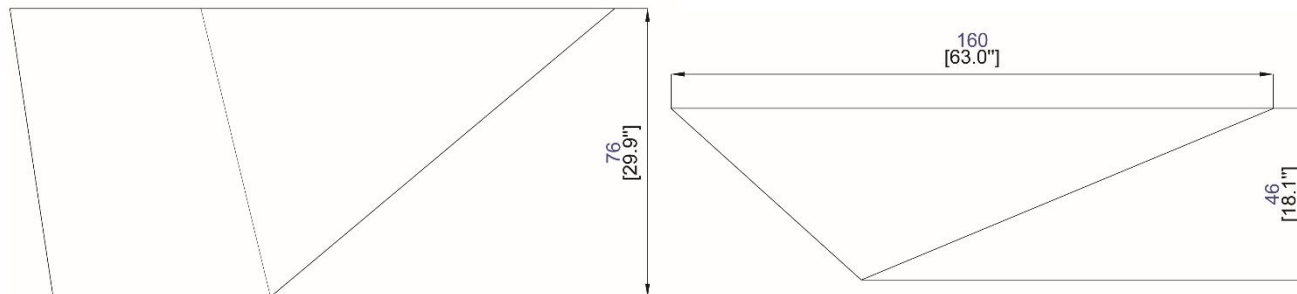

Caisson à tiroirs - Cabinet with drawers - Módulo con cajones

Collection FURTIF

rochebobois
PARIS

design Daniel RODE

Console: Console en MDF laqué mate.
Finitions: se référer aux échantillons

Console: MDF matt frame lacquered.
Finishes: refer to samples.

Consola: Estructura en MDF lacada
Acabados: ver muestrario.

Caisson à tiroirs:

Caisson en MDF laqué mat ou placage Alpi® (placage reconstitué).

3 tiroirs dont 2 pivotant .

Finitions: se référer aux échantillons

Chest with drawers:

Chest of 3 drawers including 2 pivoting drawers with lacquer or Alpi® veneer finish (reconstituted wood veneer).

Finishes: refer to samples.

Módulo con cajones:

Módulo 3 cajones 2 de ellos pivotantes acabado lacado o chapado Alpi® (chapado reconstituído).

Acabados: ver muestrario.