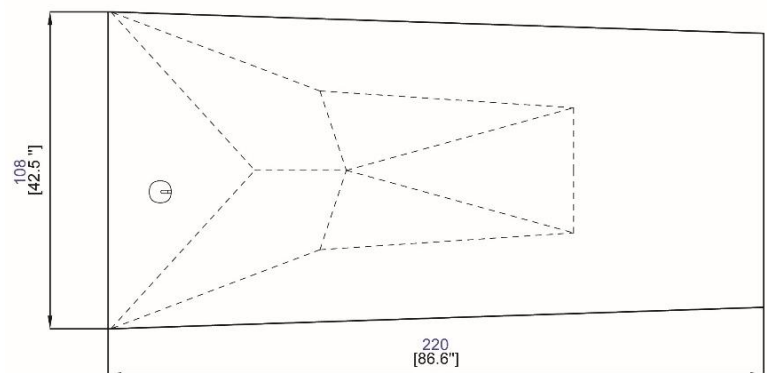

Collection **FURTIF**

rochebobois
PARIS

design Daniel RODE

Bureau - Desk - Despacho

PS511

Collection FURTIF

rochebobois
PARIS

design Daniel RODE