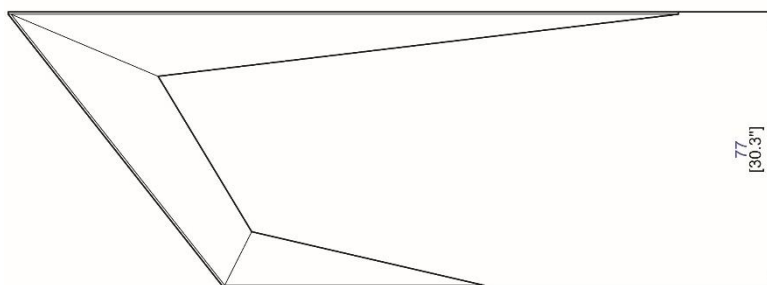

Collection **FURTIF**

rochebobois
PARIS

design Daniel RODE

Bureau - Desk - Despacho

PS511

Collection FURTIF

rochebobois
PARIS

design Daniel RODE