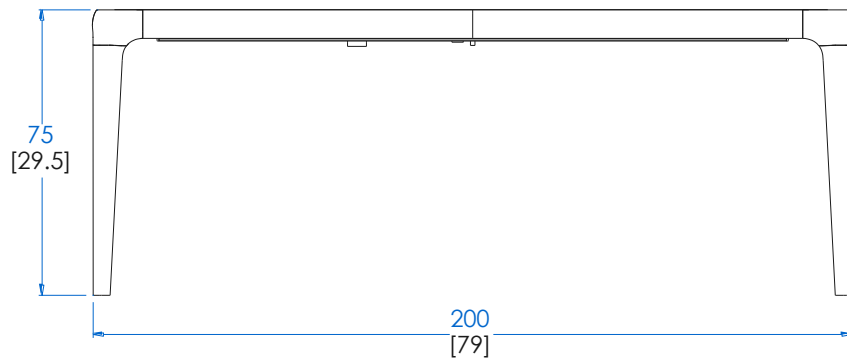

CTBR.AP01 - Sideboard – L 87" H 28,3" P 23"

Sideboard with 4 doors, 1 drawer. Structure in solid beech with stained finish. Top, front and sides in slatted wood and MDF covered with Daquacryl (3 mm-thick glossy PMMA veneer on slatted wood or MDF, 12 colours available) or with a matte lacquer finish. 2 Interior glass shelves.

Collection BRIO (Hêtre)

rochebobo
PARIS

design Sacha Lakic

Table de Repas Rectangulaire – Dining Table Rectangular – Mesa de Comedor Rectangular

Collection BRIO (Hêtre)

rochebobois
PARIS

design Sacha Lakic

CTBR.MS01 - Table de Repas Rectangulaire – L 200 H 75 P 100 cm

Table repas avec 1 allonge portefeuille de 60cm, structure en hêtre massif teinté, plateaux recouvert de Daquacryl (placage de PMMA 3mm grand brillant sur panneaux de fibres de moyenne densité, 12 coloris) ou en laque mate.

CTBR.MS01 - Dining Table Rectangular – L 79" H 29,5" P 39,3"

Dining table with 1 integrated extension of 60 cm. Structure in solid beech with stained finish. Tops in Daquacryl (3mm-thick glossy PMMA veneer on MDF, 12 colours available) or in matte lacquer finish.