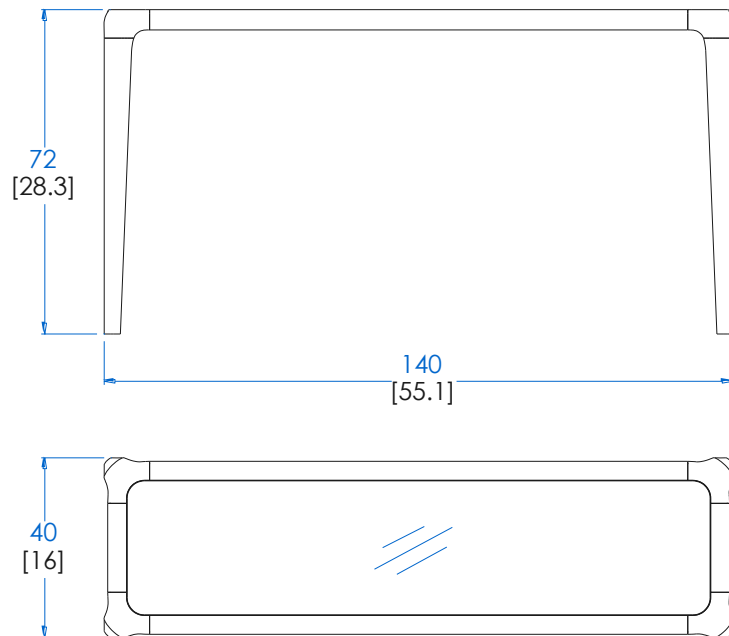

Collection BRIO (Hêtre)

rochebobois
PARIS

design Sacha Lakic

CTBR.CL01 - Console – L 140 H 72 P 40 cm

Console, structure en hêtre massif teinté, plateau en verre fumé bronze ou recouvert de Daquacryl (placage de PMMA 3 mm grand brillant sur panneaux de fibres de moyenne densité, 12 coloris).

CTBR.CL01 - Console – L 55,1" H 28,3" P 16"

Console with structure in solid beech with stained finish. Top in bronze smoked glass or in Daquacryl (3 mm-thick glossy PMMA veneer on MDF, 12 colours available).

CTBR.CL01 - Consola

Consola con estructura de haya maciza tintada, sobre de cristal ahumado bronce o recubierto de Daquacryl (chapado de PMMA 3 mm gran brillo sobre paneles de médium, 12 colores).