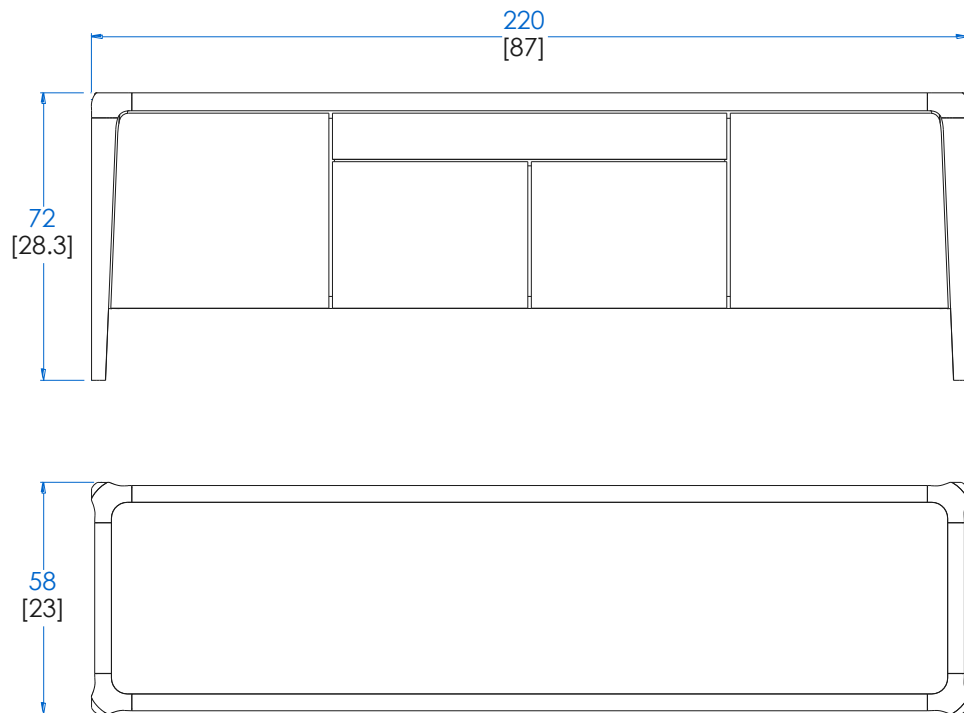

Collection BRIO (Hêtre)

rochebobois
PARIS

design Sacha Lakic

CTBR.AP01 - Buffet – L 220 H 72 P 58 cm

Buffet 4 portes, 1 tiroir, structure en hêtre massif teinté, dessus, façades et côtés en panneaux de latté ou de fibres de moyenne densité couvert de Daquacryl (placage de PMMA 3 mm grand brillant sur panneaux de latté ou médium, 12 coloris) ou en laque mate. 2 Étagères en verre intérieure.

CTBR.AP01 - Sideboard – L 87" H 28,3" P 23"

Sideboard with 4 doors, 1 drawer. Structure in solid beech with stained finish. Top, front and sides in slatted wood and MDF covered with Daquacryl (3 mm-thick glossy PMMA veneer on slatted wood or MDF, 12 colours available) or with a matte lacquer finish. 2 Interior glass shelves.

CTBR.MS01 - Dining Table Rectangular – L 79" H 29,5" P 39,3"

Dining table with 1 integrated extension of 60 cm. Structure in solid beech with stained finish. Tops in Daquacryl (3mm-thick glossy PMMA veneer on MDF, 12 colours available) or in matte lacquer finish.