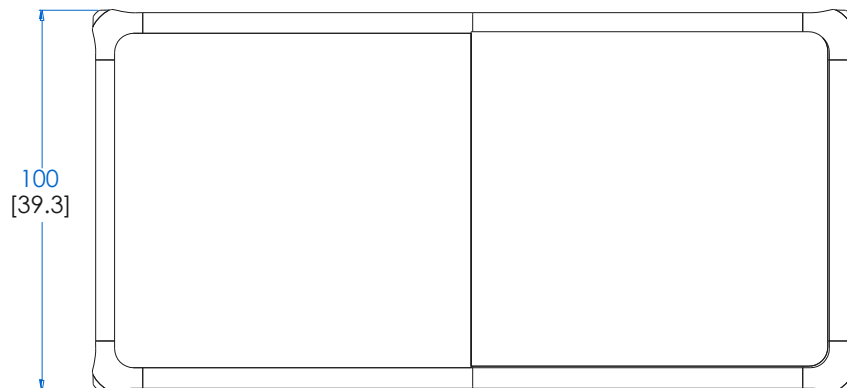

Collection BRIO (Hêtre)

rochebobois
PARIS

design Sacha Lakic

CTBR.AP01 - Buffet – L 220 H 72 P 58 cm

Buffet 4 portes, 1 tiroir, structure en hêtre massif teinté, dessus, façades et côtés en panneaux de latté ou de fibres de moyenne densité couvert de Daquacryl (placage de PMMA 3 mm grand brillant sur panneaux de latté ou médium, 12 coloris) ou en laque mate. 2 Étagères en verre intérieure.

CTBR.AP01 - Sideboard – L 87" H 28,3" P 23"

Sideboard with 4 doors, 1 drawer. Structure in solid beech with stained finish. Top, front and sides in slatted wood and MDF covered with Daquacryl (3 mm-thick glossy PMMA veneer on slatted wood or MDF, 12 colours available) or with a matte lacquer finish. 2 Interior glass shelves.

Collection BRIO (Hêtre)

rochebobo
PARIS

design Sacha Lakic

Table de Repas Rectangulaire – Dining Table Rectangular – Mesa de Comedor Rectangular

Collection BRIO (Hêtre)

rochebobois
PARIS

design Sacha Lakic

CTBR.MS01 - Table de Repas Rectangulaire – L 200 H 75 P 100 cm

CTBR.MS01 - Dining Table Rectangular – L 79" H 29,5" P 39,3"

Dining table with 1 integrated extension of 60 cm. Structure in solid beech with stained finish. Tops in Daquacryl (3mm-thick glossy PMMA veneer on MDF, 12 colours available) or in matte lacquer finish.