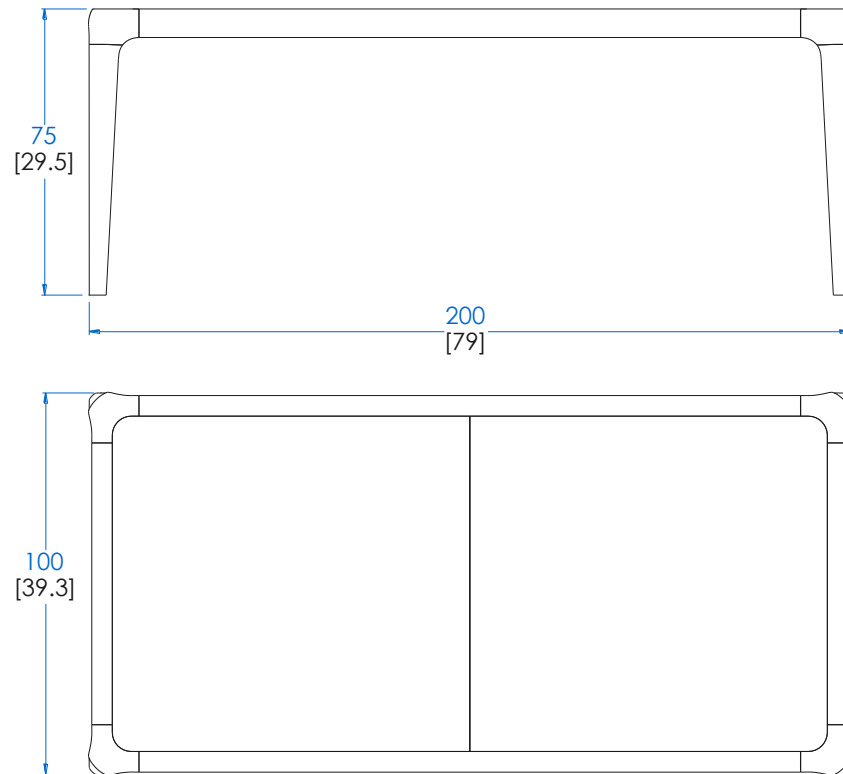

Collection BRIO (Hêtre)

rochebobois
PARIS

design Sacha Lakic

CTBR.MS01F - Table de Repas Rectangulaire – L 200 H 75 P 100 cm

Table repas avec 1 allonge portefeuille de 60cm, structure en hêtre massif teinté, plateaux recouvert de Daquacryl (placage de PMMA 3 mm grand brillant sur panneaux de fibres de moyenne densité, 12 coloris) ou en laque mate.

CTBR.MS01F - Dining Table Rectangular – L 79" H 29,5" P 39,3"

Dining table with 1 integrated extension of 60 cm. Structure in solid beech with stained finish. Tops in Daquacryl (3 mm-thick glossy PMMA veneer on MDF, 12 colours available) or in matte lacquer finish.

CTBR.MS01F - Mesa de Comedor Rectangular

Mesa de comedor con 1 extensión integrada de 60 cm, estructura de haya maciza tintada, sobres recubiertos de Daquacryl (chapado de PMMA 3 mm gran brillo sobre paneles de médium, 12 colores) o en laca mate.