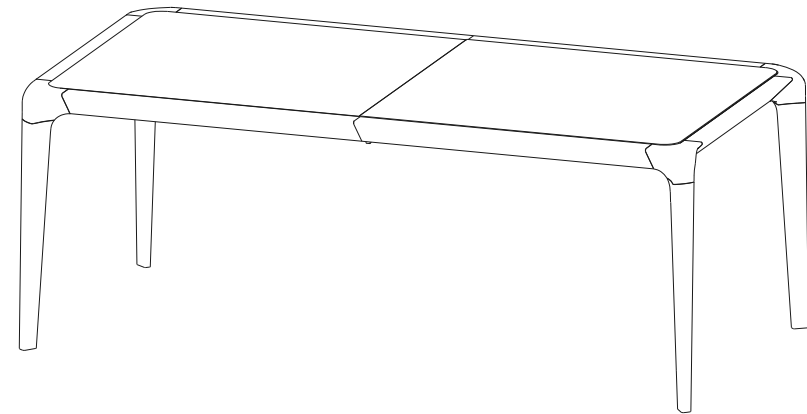

CTBR.AP01 - Sideboard – L 87" H 28,3" P 23"

Sideboard with 4 doors, 1 drawer. Structure in solid beech with stained finish. Top, front and sides in slatted wood and MDF covered with Daquacryl (3 mm-thick glossy PMMA veneer on slatted wood or MDF, 12 colours available) or with a matte lacquer finish. 2 Interior glass shelves.

Collection BRIO (Hêtre)

rochebobo
PARIS

design Sacha Lakic

Table de Repas Rectangulaire – Dining Table Rectangular – Mesa de Comedor Rectangular

Collection BRIO (Hêtre)

rochebobois
PARIS

design Sacha Lakic

CTBR.MS01 - Table de Repas Rectangulaire – L 200 H 75 P 100 cm

Table repas avec 1 allonge portefeuille de 60cm, structure en hêtre massif teinté, plateaux recouvert de Daquacryl (placage de PMMA 3mm grand brillant sur panneaux de fibres de moyenne densité, 12 coloris) ou en laque mate.

CTBR.MS01 - Dining Table Rectangular – L 79" H 29,5" P 39,3"

Dining table with 1 integrated extension of 60 cm. Structure in solid beech with stained finish. Tops in Daquacryl (3mm-thick glossy PMMA veneer on MDF, 12 colours available) or in matte lacquer finish.