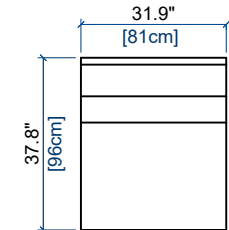

01 CHAUFFEUSE
ARMLESS CHAIR
CHAUFFEUSE

height: 22.8"/29.4" [58/75 cm]
seat height: 16.4" [42 cm]