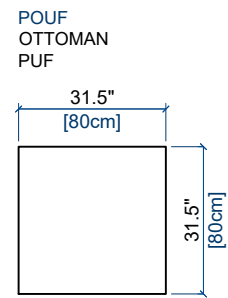

height: 22.8"/29.4" [58/75 cm]  
seat height: 16.4" [42 cm]

**9P** ANGLE/MERIDIENNE DROITE  
CORNER/MERIDIENNE RIGHT  
ANGULO/MERIDIENNE DERECHA

height: 22.8"/29.4" [58/75 cm]  
seat height: 16.4" [42 cm]

**11** TERMINAL DROIT  
END UNIT RIGHT  
TERMINAL DERECHA

height: 22.8"/29.4" [58/75 cm]  
seat height: 16.4" [42 cm]

**10** TERMINAL GAUCHE  
END UNIT LEFT  
TERMINAL IZQUIERDA

height: 22.8"/29.4" [58/75 cm]  
seat height: 16.4" [42 cm]

**01** CHAUFFEUSE  
ARMLESS CHAIR  
CHAUFFEUSE

height: 22.8"/29.4" [58/75 cm]  
seat height: 16.4" [42 cm]

# EVIDENCE

design Philippe BOUIX

**rochebobo**  
PARIS

height: 22.8"/29.4" [58/75 cm]  
seat height: 16.4" [42 cm]

seat height: 16.4" [42 cm]

height: 8.7" [23 cm]

height: 8.7" [23 cm]