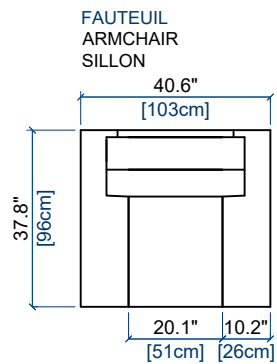

height: 22.8"/29.4" [58/75 cm]  
seat height: 16.4" [42 cm]

**9P** ANGLE/MERIDIENNE DROITE  
CORNER/MERIDIENNE RIGHT  
ANGULO/MERIDIENNE DERECHA

height: 22.8"/29.4" [58/75 cm]  
seat height: 16.4" [42 cm]

**02** ANGLE CARRE  
SQUARE CORNER  
ANGULO CUADRADO

height: 22.8"/29.4" [58/75 cm]  
seat height: 16.4" [42 cm]

**33** BANQUETTE 2 PLACES  
2-SEAT ARMLESS SOFA  
BANQUETA 2 PLAZAS

height: 22.8"/29.4" [58/75 cm]  
seat height: 16.4" [42 cm]

**01** CHAUFFEUSE  
ARMLESS CHAIR  
CHAUFFEUSE

height: 22.8"/29.4" [58/75 cm]  
seat height: 16.4" [42 cm]

# EVIDENCE

design Philippe BOUIX

**rochebobo**  
PARIS

height: 22.8"/29.4" [58/75 cm]  
seat height: 16.4" [42 cm]

seat height: 16.4" [42 cm]

height: 8.7" [23 cm]

height: 8.7" [23 cm]