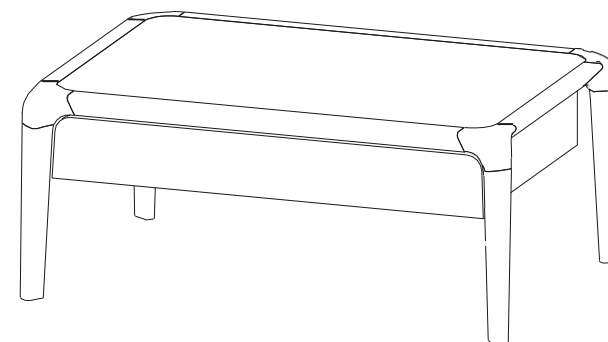

Collection BRIO (Meubles Hêtre)

design Sacha Lakic

rochebobois
PARIS

CTBR.CH02.1 - Chevet Americain – L 80 H 33 P 55 cm

Grand chevet en hêtre massif teinté (6 teintés) et vernis. Plateau recouvert de Daquacryl (placage de PMM 3 mm grand brillant sur panneaux de fibres de moyenne densité, 12 coloris) ou en laque mate. Façade du tiroir en placage hêtre teinté. Existe dans d'autres dimensions.

CTBR.CH02.1 - American Bedside Table– L 31,4" H 12,9" P 21,6"

Large bedside table in solid stained beech (6 stains available) with varnish finish. Top in Dacquacryl (3mm thick high gloss PMMA veneer on slatted panels or MDF, 12 colours available) or in matte lacquer. Front of drawer in stained beech veneer. Available in other dimensions.

CTBR.CH02.1 - Mesita de Noche Americana

Gran mesita de noche de haya maciza tintada (6 tintes) y barnizada. Sobre recubierto de Daquacryl (chapado de PMMA 3 mm gran brillo sobre paneles de listones entrecruzados o médium, 12 colores), frontal del cajón chapado de haya tintada. Existe en otras medidas.