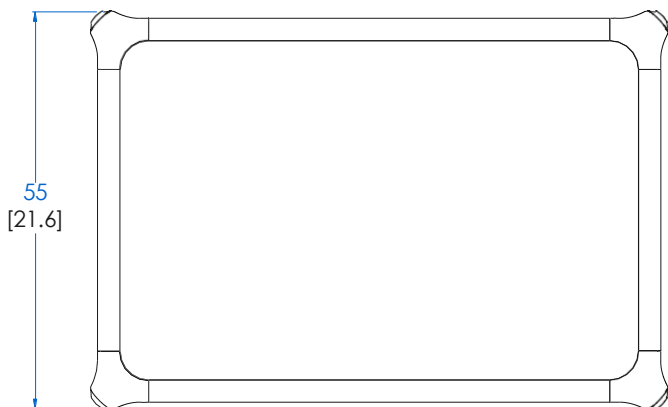

Collection BRIO (Meubles Hêtre)

design Sacha Lakic

rochebobois
PARIS

CTBR.CH02.1 - Chevet Americain – L 80 H 33 P 55 cm

Grand chevet en hêtre massif teinté (6 teintés) et vernis. Plateau recouvert de Daquacryl (placage de PMM 3 mm grand brillant sur panneaux de fibres de moyenne densité, 12 coloris) ou en laque mate. Façade du tiroir en placage hêtre teinté. Existe dans d'autres dimensions.

CTBR.CH02.1 - American Bedside Table– L 31,4" H 12,9" P 21,6"

Large bedside table in solid stained beech (6 stains available) with varnish finish. Top in Dacquacryl (3mm thick high gloss PMMA veneer on slatted panels or MDF, 12 colours available) or in matte lacquer. Front of drawer in stained beech veneer. Available in other dimensions.

CTBR.CH02.1 - Mesita de Noche Americana

Gran mesita de noche de haya maciza tintada (6 tintes) y barnizada. Sobre recubierto de Daquacryl (chapado de PMMA 3 mm gran brillo sobre paneles de listones entrecruzados o médium, 12 colores), frontal del cajón chapado de haya tintada. Existe en otras medidas.