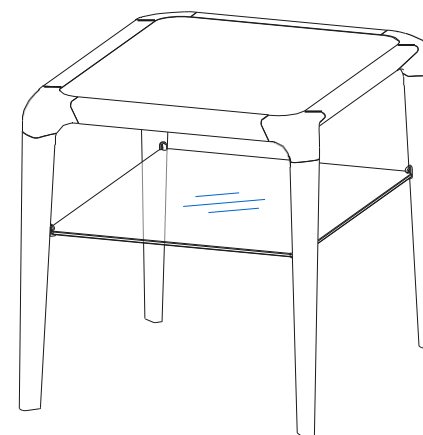

Collection BRIO (Meubles Hêtre)

design Sacha Lakic

rochebobo
PARIS

CTBR.CH01.3 - Chevet European – L 45 H 46 P 55 cm

Petit chevet en hêtre massif teinté (6 teintés) et vernis. Plateau recouvert de Daquacryl (placage de PMMA 3 mm grand brillant sur panneaux de fibres de moyenne densité, 12 coloris) ou en laque mate. Tablette en verre.

CTBR.CH01.3 - European Bedside Table – L 17,7" H 18,1" P 21,6"

Small bedside table in solid stained beech (6 stains available) with varnish finish. Top in Dacquacryl (3mm-thick high gloss PMMA veneer on slatted panels or MDF, 12 colours available) or in matte lacquer. Tray in glass.

CTBR.CH01.3 - Mesita de Noche Europea

Pequeña mesita de noche de haya maciza tintada (6 tintes) y barnizada. Sobre recubierto de Daquacryl (chapado de PMMA 3 mm gran brillo sobre paneles de médium, 12 colores), estante de cristal.