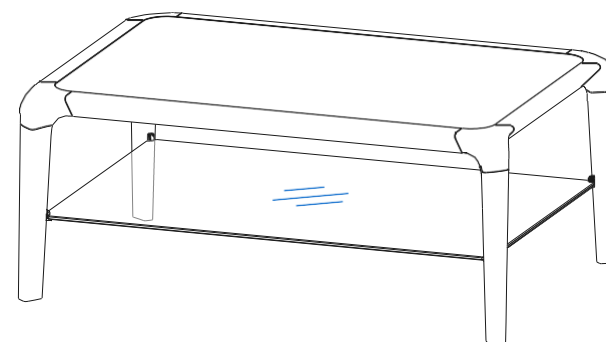

Collection BRIO (Meubles Hêtre)

design Sacha Lakic

rochebobois
PARIS

CTBR.CH02.2 - Chevet Americain – L 80 H 33 P 55 cm

Grand chevet en hêtre massif teinté (6 teintés) et vernis. Plateau recouvert de Daquacryl (placage de PMMA 3 mm grand brillant sur panneaux de fibres de moyenne densité, 12 coloris) ou en laque mate. Tablette en verre.

CTBR.CH02.2 - American Bedside Table – L 31,4" H 12,9" P 21,6"

Large bedside table in solid stained beech (6 stains available) with varnish finish. Top in Dacquacryl (3mm-thick high gloss PMMA veneer on slatted panels or MDF, 12 colours available) or in matte lacquer. Tray in glass.

CTBR.CH02.2 - Mesita de Noche Americana

Gran mesita de noche de haya maciza tintada (6 tintes) y barnizada. Sobre recubierto de Daquacryl (chapado de PMMA 3 mm gran brillo sobre paneles de médium, 12 colores), estantes de cristal.