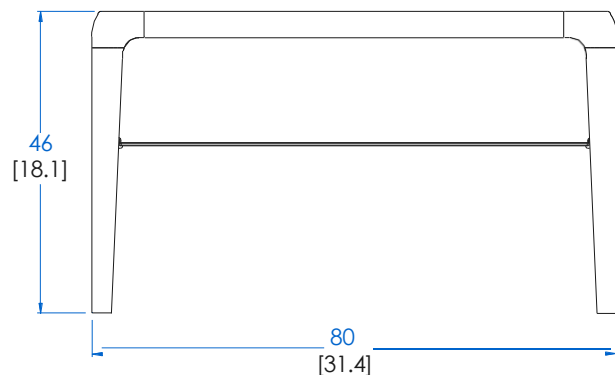

Collection BRIO (Meubles Hêtre)

design Sacha Lakic

rochebobois
PARIS

CTBR.CH02.3 - Chevet Americain – L 80 H 46 P 55 cm

Grand chevet en hêtre massif teinté (6 teintés) et vernis. Plateau recouvert de Daquacryl® (placage de PMMA 3 mm grand brillant sur panneaux de fibres de moyenne densité, 12 coloris) ou en laque mate. Tablette en verre.

CTBR.CH02.3 - American Bedside Table – L 31,4" H 18,1" P 21,6"

Large bedside table in solid stained beech (6 stains available) with varnish finish. Top in Daquacryl (3mm-thick high gloss PMMA veneer on slatted panels or MDF, 12 colours available) or in matte lacquer. Tray in glass.

CTBR.CH02.3 - Mesita de Noche Americana

Gran mesita de noche de haya maciza tintada (6 tintes) y barnizada. Sobre recubierto de Daquacryl (chapado de PMMA 3 mm gran brillo sobre paneles de médium, 12 colores), estantes de cristal.