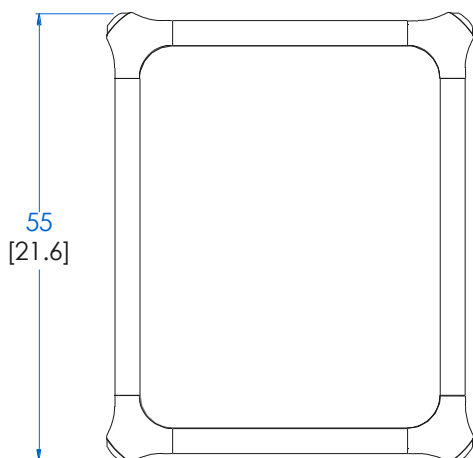

Collection BRIO (Meubles Hêtre)

design Sacha Lakic

rochebobo
PARIS

CTBR.CH01.1 - Chevet European – L 45 H 33 P 55 cm

Petit chevet en hêtre massif teinté (6 teintés) et vernis. Plateau recouvert de Daquacryl (placage de PMMA 3 mm grand brillant sur panneaux de fibres de moyenne densité, 12 coloris) ou en laque mate. Façade du tiroir en placage hêtre teinté. Existe dans d'autres dimensions.

CTBR.CH01.1 - European Bedside Table – L 17,7" H 12,9" P 21,6"

Small bedside table in solid stained beech (6 stains available) with varnish finish. Top in Dacquacryl (3mm-thick high gloss PMMA veneer on slatted panels or MDF, 12 colours available) or in matte lacquer. Front of drawer in stained beech veneer. Available in other dimensions.

CTBR.CH01.1 - Mesita de Noche Europea

Pequeña mesita de noche de haya maciza tintada (6 tintes) y barnizada. Sobre recubierto de Daquacryl (chapado de PMMA 3 mm gran brillo sobre paneles de médium, 12 colores), frontal del cajón chapado de haya tintada. Existe en otras medidas.