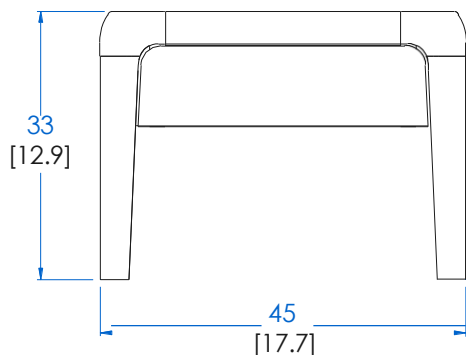

Collection BRIO (Meubles Hêtre)

design Sacha Lakic

rochebobo
PARIS

CTBR.CH01.1 - Chevet European – L 45 H 33 P 55 cm

Petit chevet en hêtre massif teinté (6 teintés) et vernis. Plateau recouvert de Daquacryl (placage de PMMA 3 mm grand brillant sur panneaux de fibres de moyenne densité, 12 coloris) ou en laque mate. Façade du tiroir en placage hêtre teinté. Existe dans d'autres dimensions.

CTBR.CH01.1 - European Bedside Table – L 17,7" H 12,9" P 21,6"

Small bedside table in solid stained beech (6 stains available) with varnish finish. Top in Dacquacryl (3mm-thick high gloss PMMA veneer on slatted panels or MDF, 12 colours available) or in matte lacquer. Front of drawer in stained beech veneer. Available in other dimensions.

CTBR.CH01.1 - Mesita de Noche Europea

Pequeña mesita de noche de haya maciza tintada (6 tintes) y barnizada. Sobre recubierto de Daquacryl (chapado de PMMA 3 mm gran brillo sobre paneles de médium, 12 colores), frontal del cajón chapado de haya tintada. Existe en otras medidas.