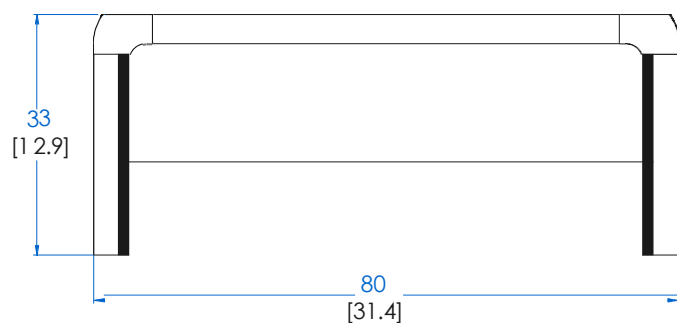

Collection BRIO (Meubles Hêtre)

design Sacha Lakic

rochebobois
PARIS

CTBR.CH02.2 - Chevet Americain – L 80 H 33 P 55 cm

Grand chevet en hêtre massif teinté (6 teintés) et vernis. Plateau recouvert de Daquacryl (placage de PMMA 3 mm grand brillant sur panneaux de fibres de moyenne densité, 12 coloris) ou en laque mate. Tablette en verre.

CTBR.CH02.2 - American Bedside Table – L 31,4" H 12,9" P 21,6"

Large bedside table in solid stained beech (6 stains available) with varnish finish. Top in Dacquacryl (3mm-thick high gloss PMMA veneer on slatted panels or MDF, 12 colours available) or in matte lacquer. Tray in glass.

CTBR.CH02.2 - Mesita de Noche Americana

Gran mesita de noche de haya maciza tintada (6 tintes) y barnizada. Sobre recubierto de Daquacryl (chapado de PMMA 3 mm gran brillo sobre paneles de médium, 12 colores), estantes de cristal.