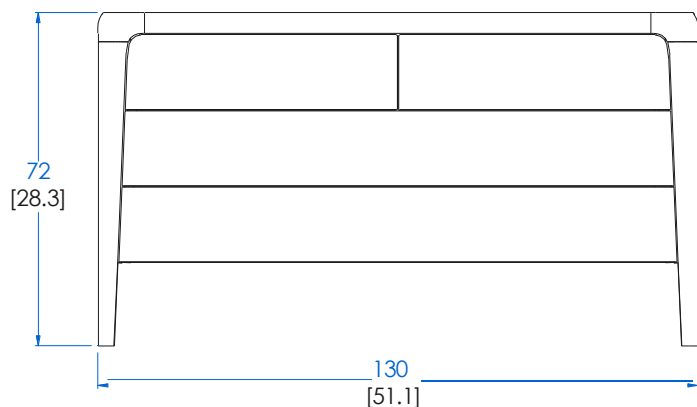

Commode – Chest of Drawers – Cómoda

Collection BRIO (Meubles Hêtre)

design Sacha Lakic

rochebobo
PARIS

CTBR.CD01 - Commode, 4 Tiroirs – L 130 H 72 P 58 cm

2 Grand tiroirs + 2 petits tiroirs. Structure en hêtre massif teinté (6 teintes) vernis. Dessus, tiroirs et côtés recouverts en Daquacryl ou en laque mate. (placage de PMMA 3 mm grand brillant sur panneaux de latté ou de fibres de moyenne densité 12 coloris).

CTBR.CD01 - Chest of Drawers, 4 Drawers – L 51,1" H 28,3" P 22,8"

4 Drawers. Structure in solid stained beech (6 stains available) with varnish finish. Top, sides and drawers in Daquacryl (3mm-thick high gloss PMMA veneer on slatted panels or MDF, 12 colours available) or in matte lacquer.

CTBR.CD01 - Cómoda, 4 Cájones

Cómoda con 2 grandes cajones + 2 cajones pequeños. Estructura de haya maciza tintada (6 tintes) y barnizada. Sobres y cajones recubiertos de Daquacryl (chapado de PMMA 3 mm gran brillo sobre paneles de listones entrecruzados o médium, 12 colores).