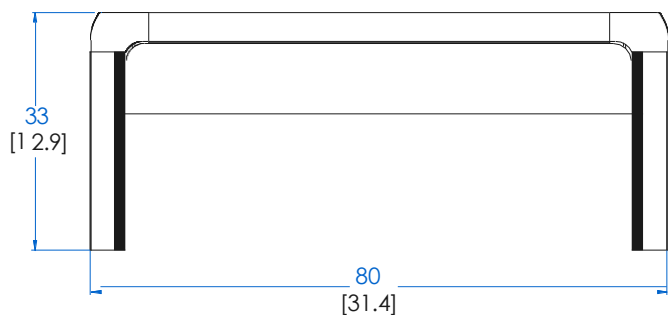

Collection BRIO (Meubles Hêtre)

design Sacha Lakic

rochebobois
PARIS

CTBR.CH02.1 - Chevet Americain – L 80 H 33 P 55 cm

Grand chevet en hêtre massif teinté (6 teintés) et vernis. Plateau recouvert de Daquacryl (placage de PMM 3 mm grand brillant sur panneaux de fibres de moyenne densité, 12 coloris) ou en laque mate. Façade du tiroir en placage hêtre teinté. Existe dans d'autres dimensions.

CTBR.CH02.1 - American Bedside Table– L 31,4" H 12,9" P 21,6"

Large bedside table in solid stained beech (6 stains available) with varnish finish. Top in Dacquacryl (3mm thick high gloss PMMA veneer on slatted panels or MDF, 12 colours available) or in matte lacquer. Front of drawer in stained beech veneer. Available in other dimensions.

CTBR.CH02.1 - Mesita de Noche Americana

Gran mesita de noche de haya maciza tintada (6 tintes) y barnizada. Sobre recubierto de Daquacryl (chapado de PMMA 3 mm gran brillo sobre paneles de listones entrecruzados o médium, 12 colores), frontal del cajón chapado de haya tintada. Existe en otras medidas.