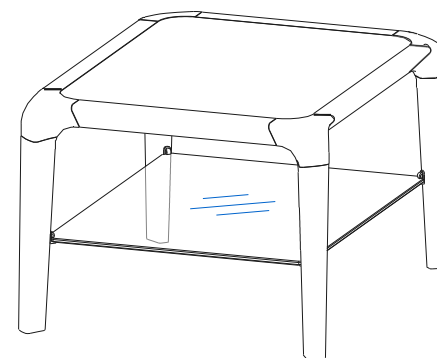

Collection BRIO (Meubles Hêtre)

design Sacha Lakic

rochebobo
PARIS

CTBR.CH01.2 - Chevet European – L 45 H 33 P 55 cm

Petit chevet en hêtre massif teinté (6 teintés) et vernis. Plateau recouvert de Daquacryl (placage de PMMA 3 mm grand brillant sur panneaux de fibres de moyenne densité 12 coloris) ou en laque mate. Tablette en verre.

CTBR.CH01.2 - European Bedside Table – L 17,7" H 12,9" P 21,6"

Small bedside table in solid stained beech (6 stains available) with varnish finish. Top in Dacquacryl (3mm-thick high gloss PMMA veneer on slatted panels or MDF, 12 colours available) or in matte lacquer. Tray in glass.

CTBR.CH01.2 - Mesita de Noche Europea

Pequeña mesita de noche de haya maciza tintada (6 tintes) y barnizada. Sobre recubierto de Daquacryl (chapado de PMMA 3 mm gran brillo sobre paneles de médium, 12 colores), estante de cristal.