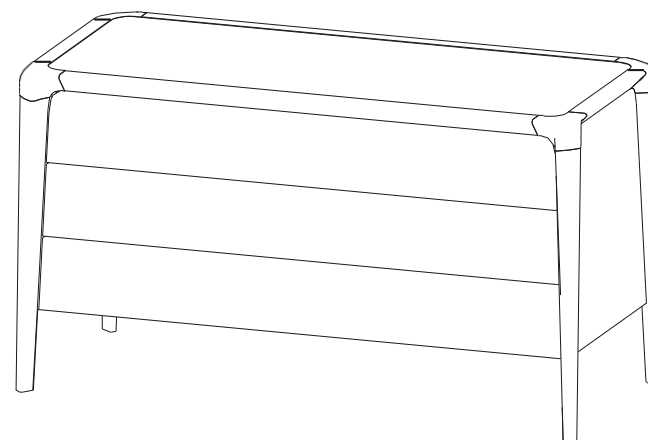

Collection BRIO (Meubles Hêtre)

design Sacha Lakic

rochebobo
PARIS

CTBR.CD03 - Commode, 3 Tiroirs – L 130 H 72 P 58 cm

Commode à 2 tiroirs. Structure en hêtre massif teinté (6 teintés) et vernis. Dessus, tiroirs et côtés recouverts en Daquacryl ou en laque mate.(placage de PMMA 3 mm grand brillant sur panneaux de latté ou de fibres de moyenne densité 12 coloris).

CTBR.CD03 - Chest of Drawers, 3 Drawers – L 51,1" H 28,3" P 22,8"

3 Drawers. Structure in solid stained beech (6 stains available) with varnish finish. Top, sides and drawers in Daquacryl (3mm-thick high gloss PMMA veneer on slatted panels or MDF, 12 colours available) or in matte lacquer.

CTBR.CD03 - Cómoda, 3 Cájones

Cómoda con 3 cajones. Estructura de haya maciza tintada (6 tintes) y barnizada. Sobres y cajones recubiertos de Daquacryl (chapado de PMMA 3 mm gran brillo sobre paneles de listones entrecruzados o médium, 12 colores).