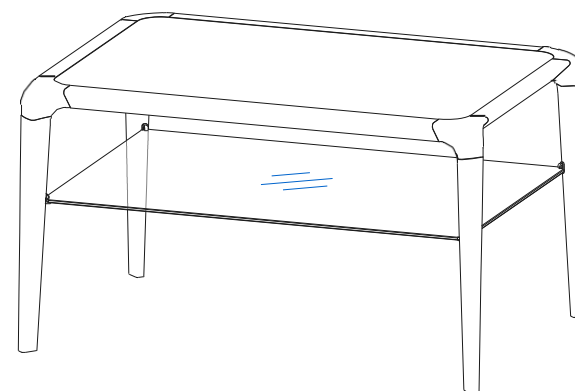

Collection BRIO (Meubles Hêtre)

design Sacha Lakic

rochebobois
PARIS

CTBR.CH02.3 - Chevet Americain – L 80 H 46 P 55 cm

Grand chevet en hêtre massif teinté (6 teintés) et vernis. Plateau recouvert de Daquacryl® (placage de PMMA 3 mm grand brillant sur panneaux de fibres de moyenne densité, 12 coloris) ou en laque mate. Tablette en verre.

CTBR.CH02.3 - American Bedside Table – L 31,4" H 18,1" P 21,6"

Large bedside table in solid stained beech (6 stains available) with varnish finish. Top in Daquacryl (3mm-thick high gloss PMMA veneer on slatted panels or MDF, 12 colours available) or in matte lacquer. Tray in glass.

CTBR.CH02.3 - Mesita de Noche Americana

Gran mesita de noche de haya maciza tintada (6 tintes) y barnizada. Sobre recubierto de Daquacryl (chapado de PMMA 3 mm gran brillo sobre paneles de médium, 12 colores), estantes de cristal.