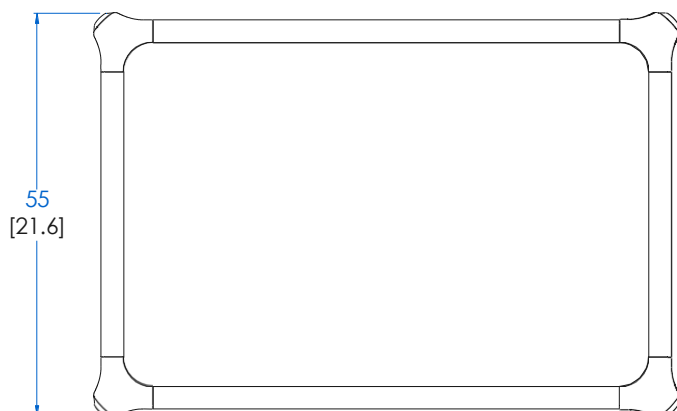

Collection BRIO (Meubles Hêtre)

design Sacha Lakic

rochebobois
PARIS

CTBR.CH02.2 - Chevet Americain – L 80 H 33 P 55 cm

Grand chevet en hêtre massif teinté (6 teintés) et vernis. Plateau recouvert de Daquacryl (placage de PMMA 3 mm grand brillant sur panneaux de fibres de moyenne densité, 12 coloris) ou en laque mate. Tablette en verre.

CTBR.CH02.2 - American Bedside Table – L 31,4" H 12,9" P 21,6"

Large bedside table in solid stained beech (6 stains available) with varnish finish. Top in Dacquacryl (3mm-thick high gloss PMMA veneer on slatted panels or MDF, 12 colours available) or in matte lacquer. Tray in glass.

CTBR.CH02.2 - Mesita de Noche Americana

Gran mesita de noche de haya maciza tintada (6 tintes) y barnizada. Sobre recubierto de Daquacryl (chapado de PMMA 3 mm gran brillo sobre paneles de médium, 12 colores), estantes de cristal.