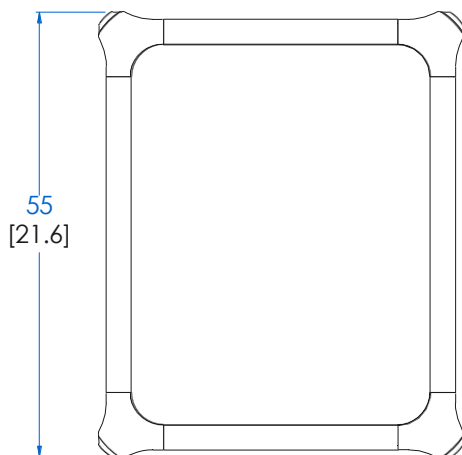

Collection BRIO (Meubles Hêtre)

design Sacha Lakic

rochebobois
PARIS

Chevet European – European Bedside Table – Mesita de Noche Europea

Collection BRIO (Meubles Hêtre)

design Sacha Lakic

rochebobois
PARIS

CTBR.CH01 - Chevet European – L 45 H 33 P 55 cm

CTBR.CH01 - European Bedside Table – L 17,7" H 12,9" P 21,6"

Small bedside table in solid stained beech (6 stains available) with varnish finish. Top and front of drawer in Daquacryl (3mm-thick high gloss PMMA veneer on MDF panels, 12 colours available) or in matte lacquer. Available in other dimensions.