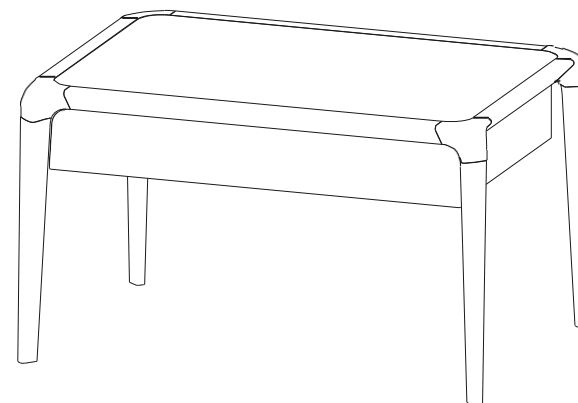

Collection BRIO (Meubles Hêtre)

design Sacha Lakic

rochebobois
PARIS

CTBR.CH02.4 - Chevet Americain – L 80 H 46 P 55 cm

Grand chevet en hêtre massif teinté (6 teintés) et vernis. Plateau, façade du tiroir et côtés recouverts de Daquacryl (placage de PMMA 3 mm grand brillant sur panneaux panneaux de fibres de moyenne densité, 12 coloris) ou en laque mate. Existe dans d'autres dimensions.

CTBR.CH02.4 - American Bedside Table – L 31,4" H 18,1" P 21,6"

Large bedside table in solid stained beech (6 stains available) with varnish finish. Top and front of drawer in Daquacryl (3mm-thick high gloss PMMA veneer on MDF panels, 12 colours available) or in matte lacquer. Available in other dimensions.

CTBR.CH02.4 - Mesita de Noche Americana

Gran mesita de noche de haya maciza tintada (6 tintes) y barnizada. Sobre y frontal del cajón recubiertos de Daquacryl (chapado de PMMA 3 mm gran brillo sobre paneles de médium, 12 colores). Existe en otras medidas.