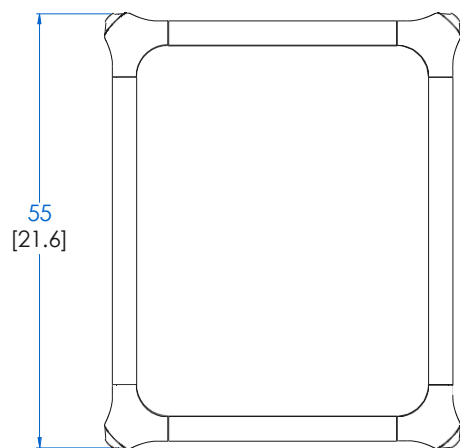

Collection BRIO (Meubles Hêtre)

design Sacha Lakic

rochebobo
PARIS

CTBR.CH01.4 - Chevet European – L 45 H 46 P 55 cm

Petit chevet en hêtre massif teinté (6 teintés) et vernis. Plateau, façade du tiroir et côtés recouverts de Daquacryl (placage de PMMA 3 mm grand brillant sur panneaux de fibres de moyenne densité, 12 coloris) ou en laque mate. Existe dans d'autres dimensions.

CTBR.CH01.4 - European Bedside Table – L 17,7" H 18,1" P 21,6"

Small bedside table in solid stained beech (6 stains available) with varnish finish. Top and front of drawer in Daquacryl (3mm-thick high gloss PMMA veneer on MDF panels, 12 colours available) or in matte lacquer. Available in other dimensions.

CTBR.CH01.4 - Mesita de Noche Europea

Pequeña mesita de noche de haya maciza tintada (6 tintes) y barnizada. Sobre y frontal del cajón recubiertos de Daquacryl (chapado de PMMA 3 mm gran brillo sobre paneles de médium, 12 colores). Existe en otras medidas.