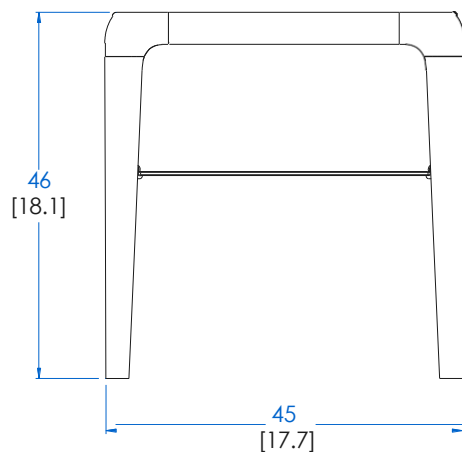

Collection BRIO (Meubles Hêtre)

design Sacha Lakic

rochebobo
PARIS

CTBR.CH01.3 - Chevet European – L 45 H 46 P 55 cm

Petit chevet en hêtre massif teinté (6 teintés) et vernis. Plateau recouvert de Daquacryl (placage de PMMA 3 mm grand brillant sur panneaux de fibres de moyenne densité, 12 coloris) ou en laque mate. Tablette en verre.

CTBR.CH01.3 - European Bedside Table – L 17,7" H 18,1" P 21,6"

Small bedside table in solid stained beech (6 stains available) with varnish finish. Top in Dacquacryl (3mm-thick high gloss PMMA veneer on slatted panels or MDF, 12 colours available) or in matte lacquer. Tray in glass.

CTBR.CH01.3 - Mesita de Noche Europea

Pequeña mesita de noche de haya maciza tintada (6 tintes) y barnizada. Sobre recubierto de Daquacryl (chapado de PMMA 3 mm gran brillo sobre paneles de médium, 12 colores), estante de cristal.