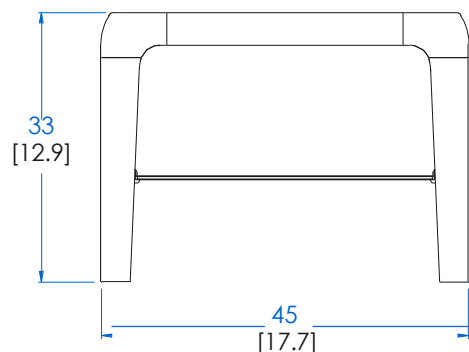

Collection BRIO (Meubles Hêtre)

design Sacha Lakic

rochebobo
PARIS

CTBR.CH01.2 - Chevet European – L 45 H 33 P 55 cm

Petit chevet en hêtre massif teinté (6 teintés) et vernis. Plateau recouvert de Daquacryl (placage de PMMA 3 mm grand brillant sur panneaux de fibres de moyenne densité 12 coloris) ou en laque mate. Tablette en verre.

CTBR.CH01.2 - European Bedside Table – L 17,7" H 12,9" P 21,6"

Small bedside table in solid stained beech (6 stains available) with varnish finish. Top in Dacquacryl (3mm-thick high gloss PMMA veneer on slatted panels or MDF, 12 colours available) or in matte lacquer. Tray in glass.

CTBR.CH01.2 - Mesita de Noche Europea

Pequeña mesita de noche de haya maciza tintada (6 tintes) y barnizada. Sobre recubierto de Daquacryl (chapado de PMMA 3 mm gran brillo sobre paneles de médium, 12 colores), estante de cristal.