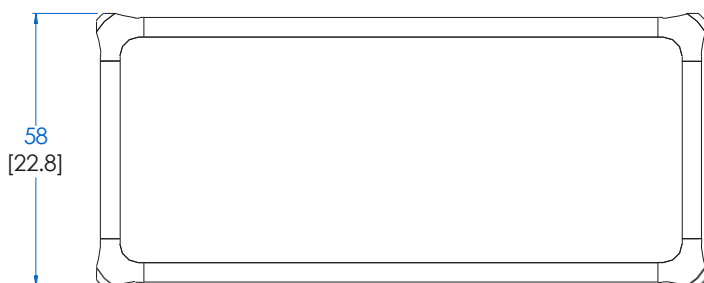

Collection BRIO (Meubles Hêtre)

design Sacha Lakic

rochebobo
PARIS

CTBR.CD03 - Commode, 3 Tiroirs – L 130 H 72 P 58 cm

Commode à 2 tiroirs. Structure en hêtre massif teinté (6 teintés) et vernis. Dessus, tiroirs et côtés recouverts en Daquacryl ou en laque mate.(placage de PMMA 3 mm grand brillant sur panneaux de latté ou de fibres de moyenne densité 12 coloris).

CTBR.CD03 - Chest of Drawers, 3 Drawers – L 51,1" H 28,3" P 22,8"

3 Drawers. Structure in solid stained beech (6 stains available) with varnish finish. Top, sides and drawers in Daquacryl (3mm-thick high gloss PMMA veneer on slatted panels or MDF, 12 colours available) or in matte lacquer.

CTBR.CD03 - Cómoda, 3 Cájones

Cómoda con 3 cajones. Estructura de haya maciza tintada (6 tintes) y barnizada. Sobres y cajones recubiertos de Daquacryl (chapado de PMMA 3 mm gran brillo sobre paneles de listones entrecruzados o médium, 12 colores).