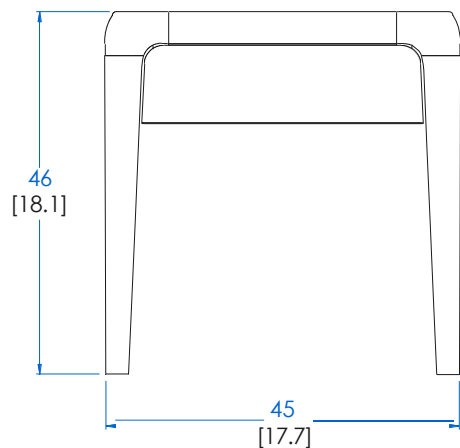

Collection BRIO (Meubles Hêtre)

design Sacha Lakic

rochebobo
PARIS

CTBR.CH01.4 - Chevet European – L 45 H 46 P 55 cm

Petit chevet en hêtre massif teinté (6 teintés) et vernis. Plateau, façade du tiroir et côtés recouverts de Daquacryl (placage de PMMA 3 mm grand brillant sur panneaux de fibres de moyenne densité, 12 coloris) ou en laque mate. Existe dans d'autres dimensions.

CTBR.CH01.4 - European Bedside Table – L 17,7" H 18,1" P 21,6"

Small bedside table in solid stained beech (6 stains available) with varnish finish. Top and front of drawer in Daquacryl (3mm-thick high gloss PMMA veneer on MDF panels, 12 colours available) or in matte lacquer. Available in other dimensions.

CTBR.CH01.4 - Mesita de Noche Europea

Pequeña mesita de noche de haya maciza tintada (6 tintes) y barnizada. Sobre y frontal del cajón recubiertos de Daquacryl (chapado de PMMA 3 mm gran brillo sobre paneles de médium, 12 colores). Existe en otras medidas.