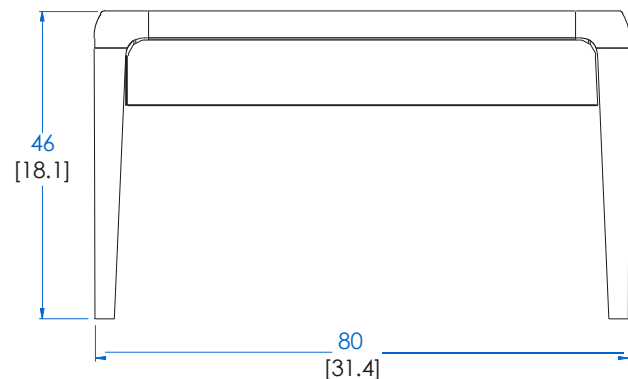

Collection BRIO (Meubles Hêtre)

design Sacha Lakic

rochebobois
PARIS

CTBR.CH02.4 - Chevet Americain – L 80 H 46 P 55 cm

Grand chevet en hêtre massif teinté (6 teintés) et vernis. Plateau, façade du tiroir et côtés recouverts de Daquacryl (placage de PMMA 3 mm grand brillant sur panneaux panneaux de fibres de moyenne densité, 12 coloris) ou en laque mate. Existe dans d'autres dimensions.

CTBR.CH02.4 - American Bedside Table – L 31,4" H 18,1" P 21,6"

Large bedside table in solid stained beech (6 stains available) with varnish finish. Top and front of drawer in Daquacryl (3mm-thick high gloss PMMA veneer on MDF panels, 12 colours available) or in matte lacquer. Available in other dimensions.

CTBR.CH02.4 - Mesita de Noche Americana

Gran mesita de noche de haya maciza tintada (6 tintes) y barnizada. Sobre y frontal del cajón recubiertos de Daquacryl (chapado de PMMA 3 mm gran brillo sobre paneles de médium, 12 colores). Existe en otras medidas.