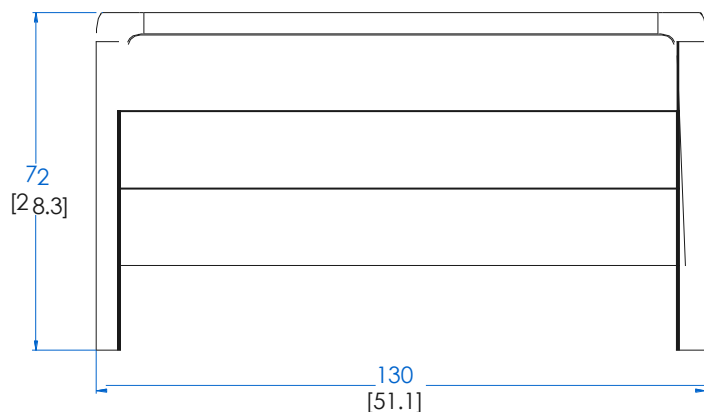

Collection BRIO (Meubles Hêtre)

design Sacha Lakic

rochebobo
PARIS

CTBR.CD03 - Commode, 3 Tiroirs – L 130 H 72 P 58 cm

Commode à 2 tiroirs. Structure en hêtre massif teinté (6 teintés) et vernis. Dessus, tiroirs et côtés recouverts en Daquacryl ou en laque mate.(placage de PMMA 3 mm grand brillant sur panneaux de latté ou de fibres de moyenne densité 12 coloris).

CTBR.CD03 - Chest of Drawers, 3 Drawers – L 51,1" H 28,3" P 22,8"

3 Drawers. Structure in solid stained beech (6 stains available) with varnish finish. Top, sides and drawers in Daquacryl (3mm-thick high gloss PMMA veneer on slatted panels or MDF, 12 colours available) or in matte lacquer.

CTBR.CD03 - Cómoda, 3 Cájones

Cómoda con 3 cajones. Estructura de haya maciza tintada (6 tintes) y barnizada. Sobres y cajones recubiertos de Daquacryl (chapado de PMMA 3 mm gran brillo sobre paneles de listones entrecruzados o médium, 12 colores).