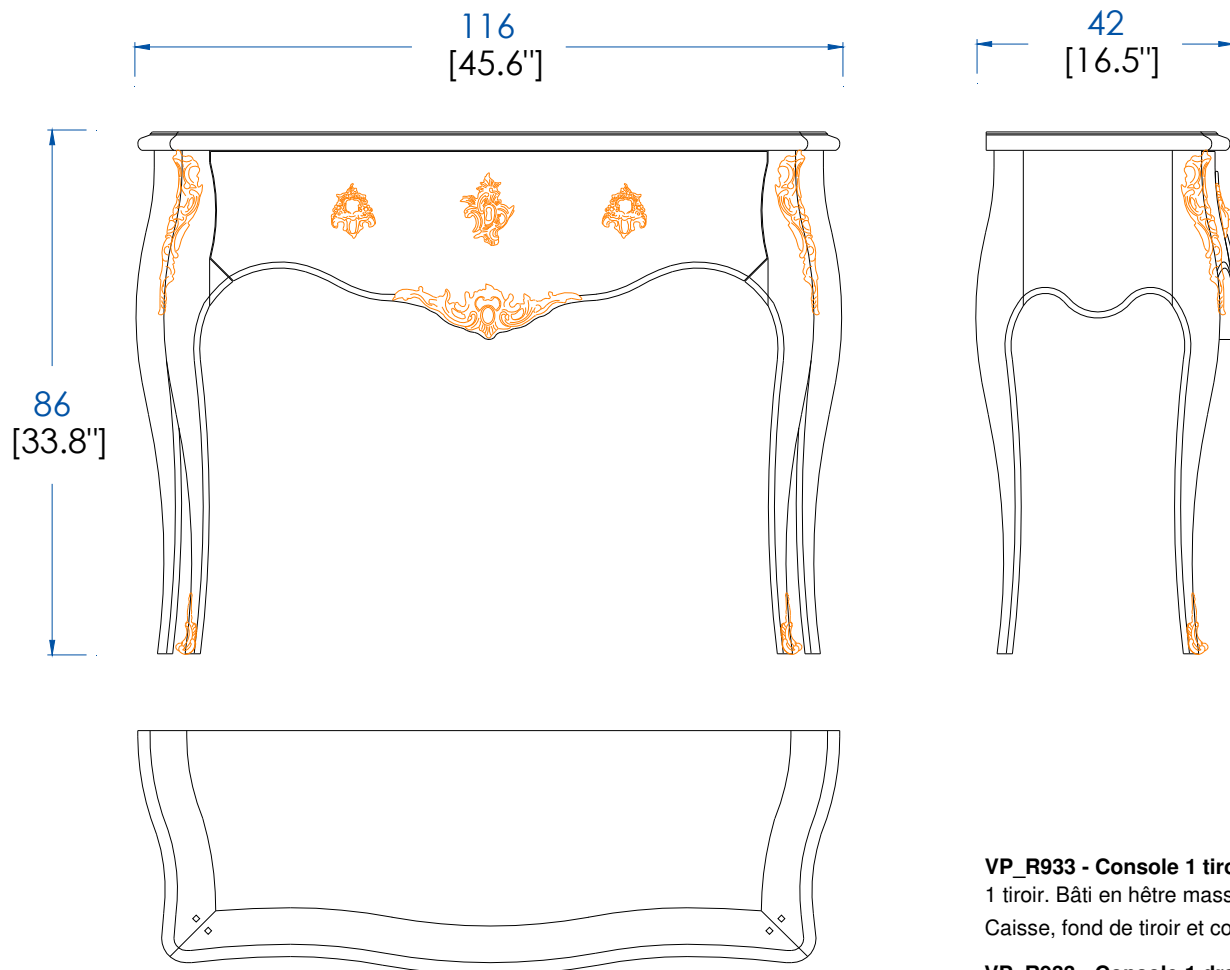

Collection VOLUPTÉ

rochebobois
PARIS

design Studio Roche Bobois

VP_R933 - Console 1 tiroir – L 116 H 86 P 42 cm

1 tiroir. Bâti en hêtre massif. Plateau en merisier plaqué sur multiplis et emboîture en merisier massif. Caisse, fond de tiroir et coulisseaux en chêne massif. Nombreuses autres finitions disponibles.

VP_R933 - Console 1 drawer – L 45.6" H 33.8" P 16.5"

1 drawer. Structure in solid beech. Top in cherry wood veneer on plywood with solid cherry wood frame. Drawer structure, back, and rails in solid oak. Other finishes available.

VP_R933 - Consola 1 cajón – L 116 A 86 P 42 cm

1 cajón. Bastimento en haya maciza. Sobre en cerezo chapado sobre multilaminado y uniones en cerezo macizo. Caja, fondo del cajón y guías en roble macizo. Disponibles en otros muchos acabados.