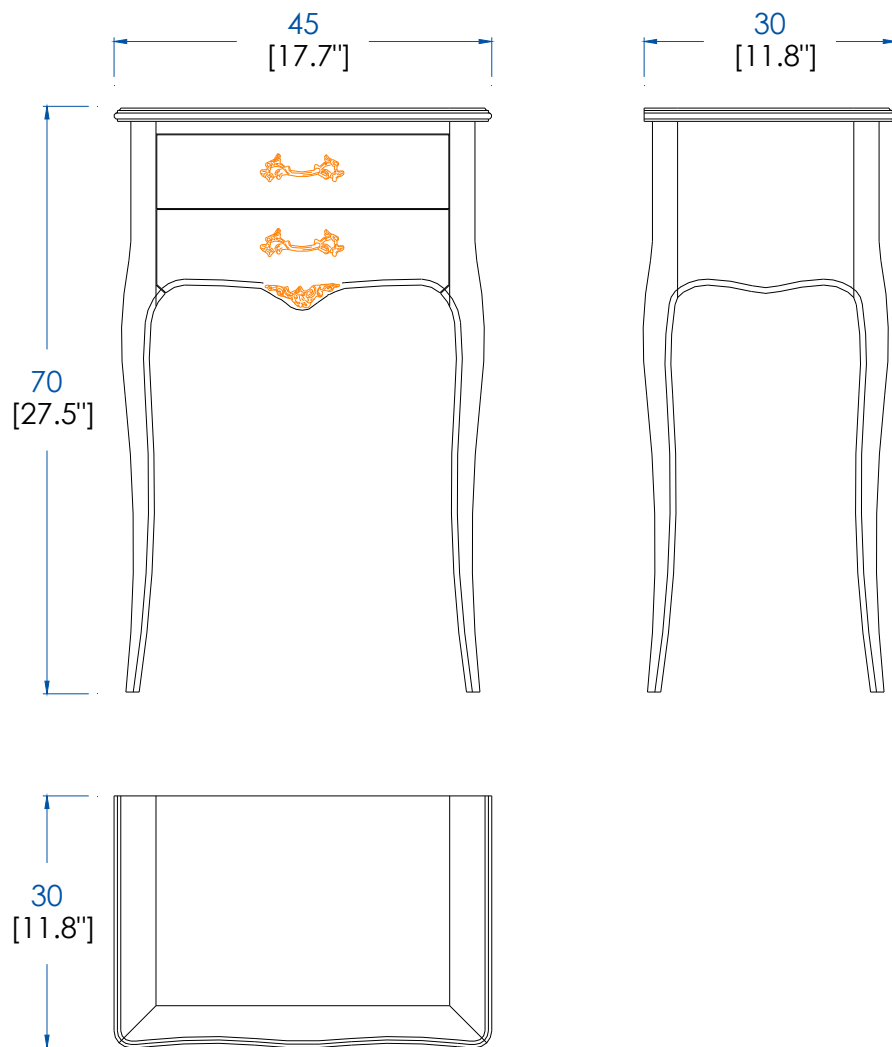

Chevet - Bedside table - Mesita

Collection VOLUPTÉ

rochebobois
PARIS

design Studio Roche Bobois

VP_R6001 - Chevet 2 tiroirs – L 45 H 70 P 30 cm

Structure et façade de tiroirs en hêtre massif. Plateau en merisier plaqué sur multiplis et emboîture en merisier massif. Côtés et fond de tiroirs, coulisseaux en chêne massif. Quincaillerie en bronzes plaqués à la feuille dorée patinée.

Nombreuses autres finitions disponibles.

VP_R6001 - Bedside table 2 drawers – L 17.7" H 27.5" P 11.8"

Structure and drawer fronts in solid beech. Top in cherry wood veneer on plywood with solid cherry wood frame. Drawers sides and back, and rails in solid oak. Hardware in bronze covered in gold leaf, with patina finish. Other finishes available.

VP_R6001 - Mesita 2 cajones – L 45 A 70 P 30 cm

Estructura y frontal de los cajones en haya maciza. Sobre en cerezo chapado sobre multilaminado y uniones en cerezo macizo. Laterales y fondo de los cajones, guías en roble macizo.

Quincaillería: Bronces chapados con pan de oro patinado.

Disponibles en otros muchos acabados.