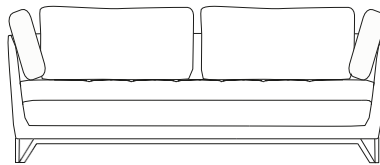

Teinte Noir
Black stain
Tinte negro

Teinte Merisier
Cherry-wood stain
Tinte Cerezo

1 Fauteuil
Armchair
Sillón

32.3"
[82cm]

37.1"
[94cm]

16.1"
[41cm]
29.9"
[76cm]

2 Canapé 2 places 1/2
2,5-Seat sofa
Sofà 2 plazas 1/2

74.1"
[188cm]

I Canapé 3 places
3-Seat sofa
Sofà 3 plazas

82.3"
[209cm]

37.1"
[94cm]

16.1"
[41cm]
30.7"
[78cm]

3 Grand Canapé 3 places
Large 3-Seat sofa
Gran Sofà 3 plazas

90.6"
[230cm]

3S3 Grand Canapé 3 places avec 3 dossiers
Large 3-Seat sofa with 3 back cushions
Gran Sofà 3 plazas con 3 respaldos