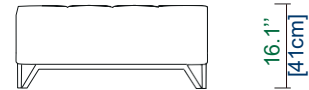

16.1"
[41cm]

COP Coussin
Cushion
Cojín

15.7"
[40cm]