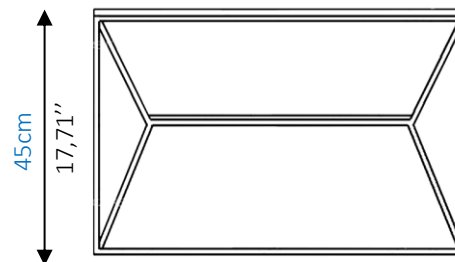

Design Sacha Lakic

rochebobo
PARIS

Meuble TV – TV unit – Mueble TV

Collection TRIBECA

Design Sacha Lakic

rochebobo
PARIS

Sellette - Pedestal- Mesita auxiliar

Collection TRIBECA

Design Sacha Ladic

rochebobo
PARIS

Bout de canapé - End table – Mesa de rincón

Collection TRIBECA

Design Sacha Ladic

rochebobois
PARIS

Bout de canapé - End table – Mesa de rincón

Collection TRIBECA