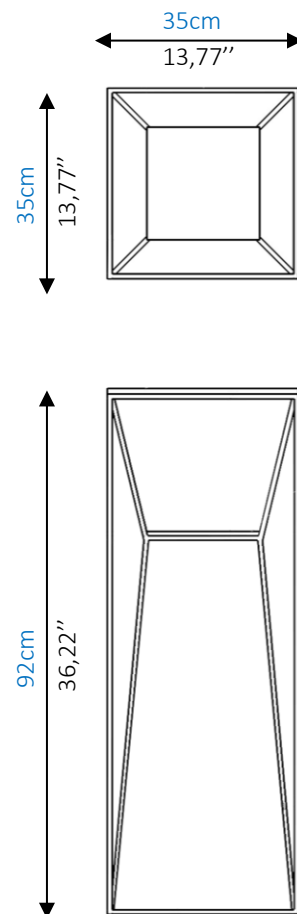

Collection TRIBECA

Design Sacha Lakic

rochebobo
PARIS

Sellette - Pedestal- Mesita auxiliar