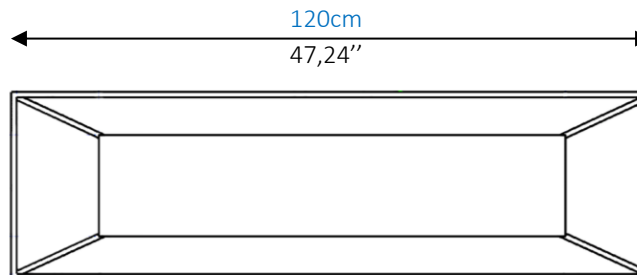

Collection TRIBECA

Design Sacha Lakic

rochebobo
PARIS

Console – Console - Consola