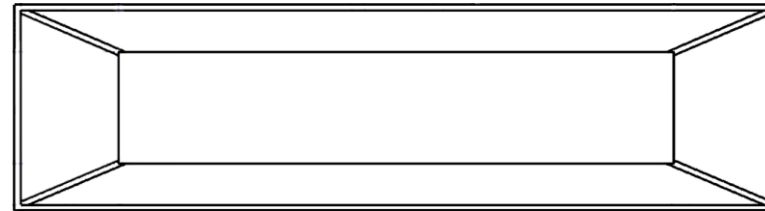

Design Sacha Lakic

rochebobo
PARIS

Meuble TV – TV unit – Mueble TV

Collection TRIBECA

Design Sacha Lakic

rochebobo
PARIS

Sellette - Pedestal- Mesita auxiliar

Collection TRIBECA

Design Sacha Ladic

rochebobo
PARIS

Bout de canapé - End table – Mesa de rincón

Collection TRIBECA

Design Sacha Ladic

rochebobois
PARIS

Bout de canapé - End table – Mesa de rincón

Collection TRIBECA