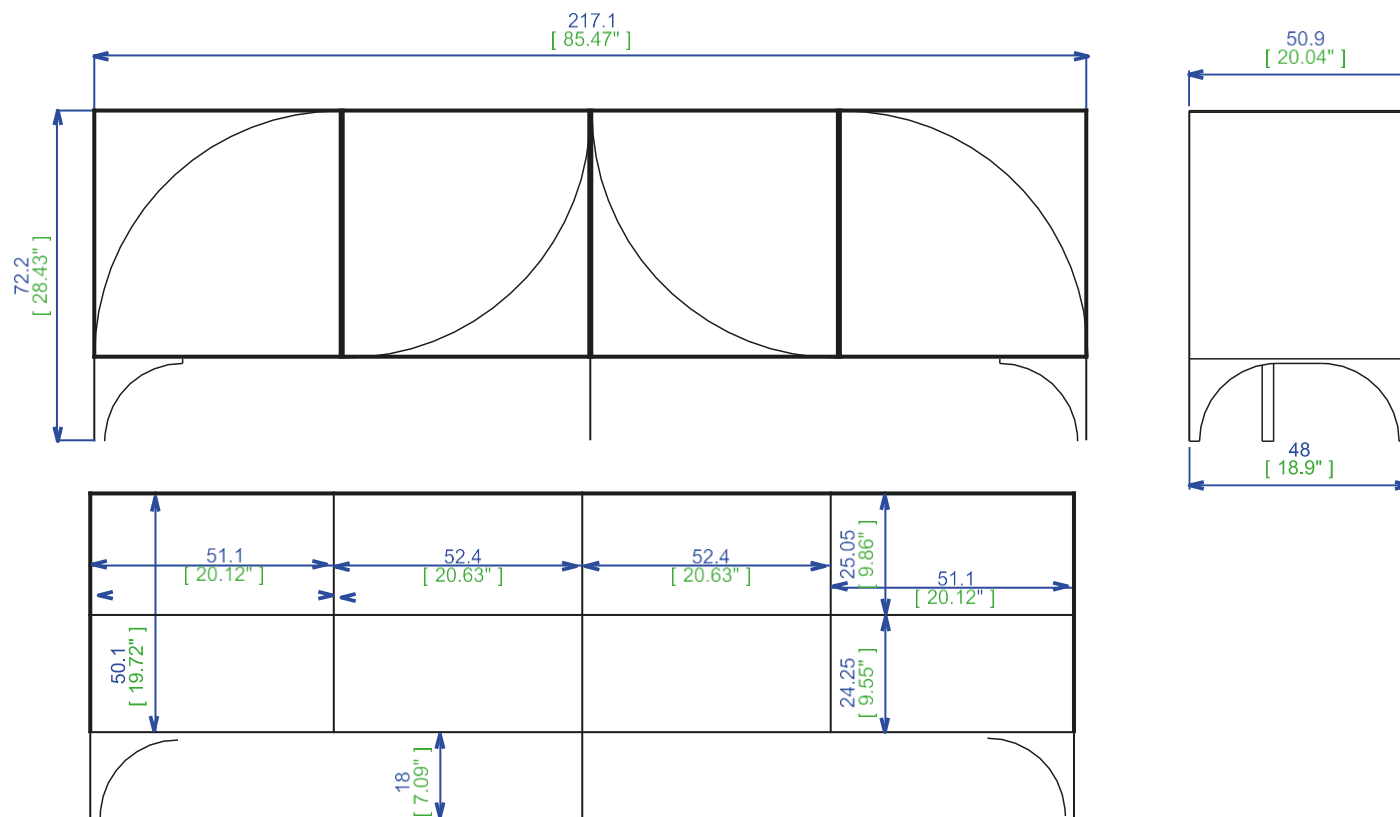

Collection REVOL

design Luigi GORGONI

rochebobo
PARIS

RVICL34BL- Buffet 4 portes- L217 H72 P51 cm

Collection réalisée en Daquacryl. portes monochromes ou bicolores à motifs quart de rond à 4 orientations, composable selon vos choix dans une infinité de combinaisons. Finition intérieure coloris taupe et tablettes verre. Corps et pieds finition standard noir ou blanc ou en spécial dans les 35 coloris du Daquacryl
Finitions : se référer au panel d'échantillons

RVICL34BL- 4 doors sideboard - L85,47" H28,43" P20,04"

Made in Daquacryl veneer on particle board. Doors in a single color or in two colors with quadrant pattern with 4 possible positions allowing for endless compositions. Interior in taupe with glass shelves. Structure: standard finish in black or white, special finish in the 34 colors of Daquacryl. Legs: standard finish in black or white, special finish in 34 colors of satin lacquer
Finishes: Please see the sample set.

RVICL34BL- Aparador 4 puertas

En Daquacryl, puertas abicolor con motivo de un cuarto de redondo con 4 orientaciones, componible según su deseo en una infinitud de combinaciones. Acabado interior color taupe y estantes en cristal. Cuerpo y patas acabado estandard o blanco, o en especial en los 34 colores del Daquacryl.
Acabados: Referirse a las muestras.

Buffet 3 portes
RVICL33BL- L162.8 H72,2 P51,1cm

DL036