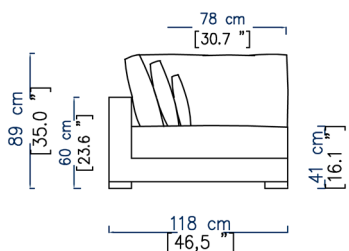

LL13
ANGLE CARRE
SQUARE CORNER
ANGULO CUADRADO