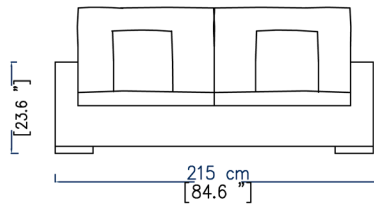

LL04
CANAPE-LIT 3 PLACES
3-SEAT SOFA BED
SOFA CAMA 3 PLAZAS