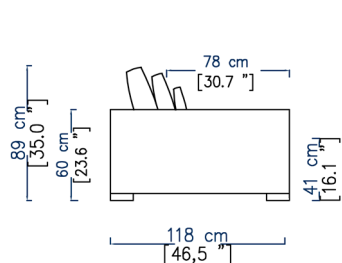

LONG ISLAND II

design Studio ROCHE BOBOIS

rochebobois
PARIS

LL03
CANAPE 1,5 PLACE
1,5-SEAT SOFA
SOFA 1,5 PLAZA