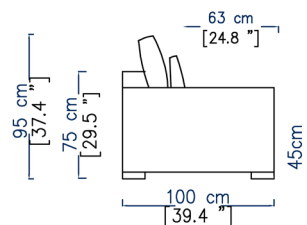

LONG ISLAND II

design Studio ROCHE BOBOIS

rochebobois
PARIS

LL05
CANAPE-LIT 2,5 PLACES
2,5-SEAT SOFA BED
SOFA CAMA 2 PLAZAS