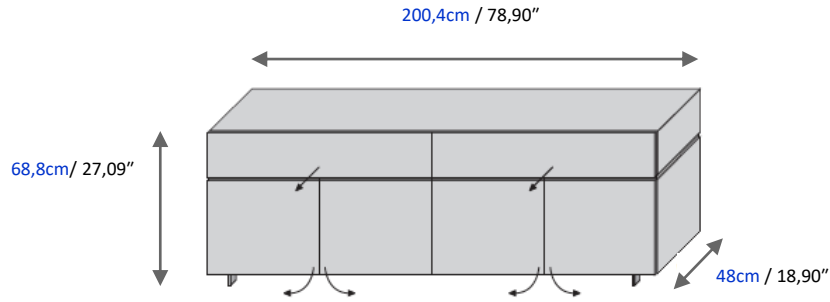

Collection GLOBO

design Studio Roche Bobois

rochebobois
PARIS

Pieds lame d'acier – Legs in steel – Patas en acero