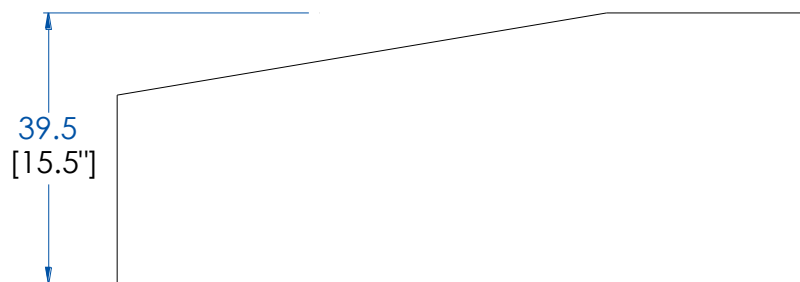

MOVED

design Sandra Demuth

CTMV.CL01D - Console - version droite – L 100 H 85 P 39.5 cm

Console asymétrique à 3 pieds, plateau avec 2 tiroirs en panneaux de fibres de moyenne densité laqués mat, piétement en chêne massif teinté. Nombreuses finitions disponibles.

CTMV.CL01D - Console – right Side – L 39.4" H 33.4" P 15.5"

The console seems to emerge from the wall, as if part of it was cropped, It only has 3 legs, instead of the standard 4, base in solid oak, drawers in lacquered MDF

CTMV.CL01G - Console – left Side – L 39.4" H 33.4" P 15.5"
The console seems to emerge from the wall, as if part of it was cropped, It only has 3 legs, instead of the standard 4, base in solid oak, drawers in lacquered MDF