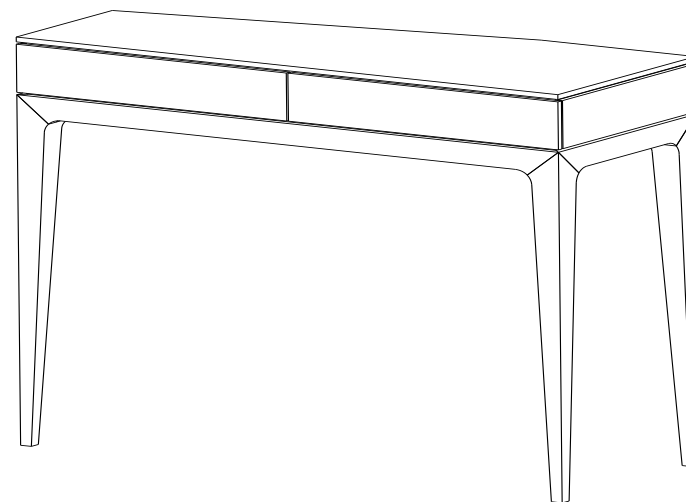

# MOVED

design Sandra Demuth

**CTMV.CL01D - Console - version droite – L 100 H 85 P 39.5 cm**

Console asymétrique à 3 pieds, plateau avec 2 tiroirs en médium laqué mat, piètement en chêne massif teinté. Nombreuses finitions disponibles.

**CTMV.CL01D - Console – right Side – L 39.4" H 33.4" P 15.5"**

The console seems to emerge from the wall, as if part of it was cropped, It only has 3 legs, instead of the standard 4, base in solid oak, drawers in lacquered MDF

# MOVED

design Sandra Demuth

**CTMV.CL01G - Console - version gauche – L 100 H 85 P 39.5 cm**

Console asymétrique à 3 pieds, plateau avec 2 tiroirs en médium laqué mat, piètement en chêne massif teinté. nombreuses finitions disponibles.

**CTMV.CL01G - Console – left Side – L 39.4" H 33.4" P 15.5"**

The console seems to emerge from the wall, as if part of it was cropped, It only has 3 legs, instead of the standard 4, base in solid oak, drawers in lacquered MDF