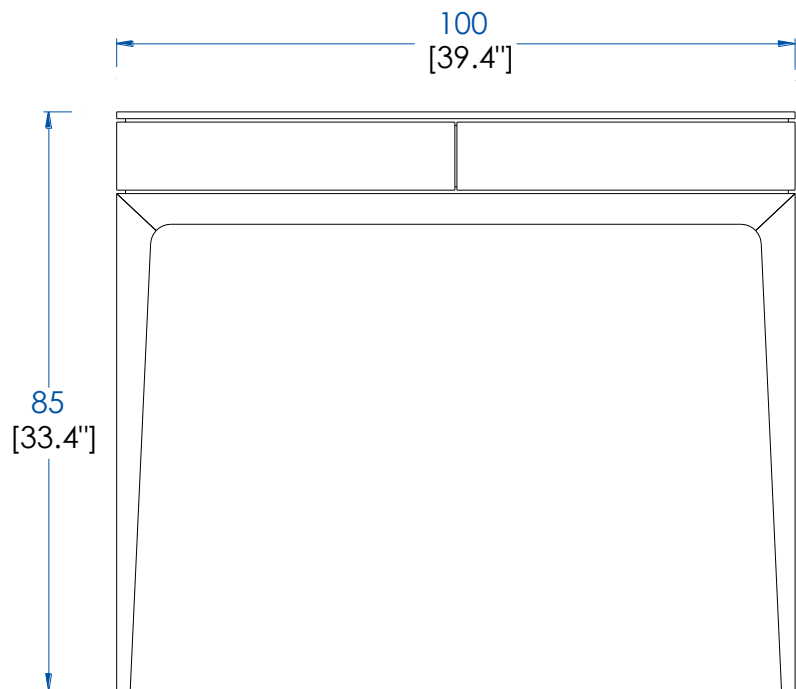

# MOVED

design Sandra Demuth

**CTMV.CL01D - Console - version droite – L 100 H 85 P 39.5 cm**

Console asymétrique à 3 pieds, plateau avec 2 tiroirs en médium laqué mat, piètement en chêne massif teinté. Nombreuses finitions disponibles.

**CTMV.CL01D - Console – right Side – L 39.4" H 33.4" P 15.5"**

The console seems to emerge from the wall, as if part of it was cropped, It only has 3 legs, instead of the standard 4, base in solid oak, drawers in lacquered MDF

# MOVED

design Sandra Demuth

**CTMV.CL01G - Console - version gauche – L 100 H 85 P 39.5 cm**

Console asymétrique à 3 pieds, plateau avec 2 tiroirs en médium laqué mat, piètement en chêne massif teinté. nombreuses finitions disponibles.

**CTMV.CL01G - Console – left Side – L 39.4" H 33.4" P 15.5"**

The console seems to emerge from the wall, as if part of it was cropped, It only has 3 legs, instead of the standard 4, base in solid oak, drawers in lacquered MDF