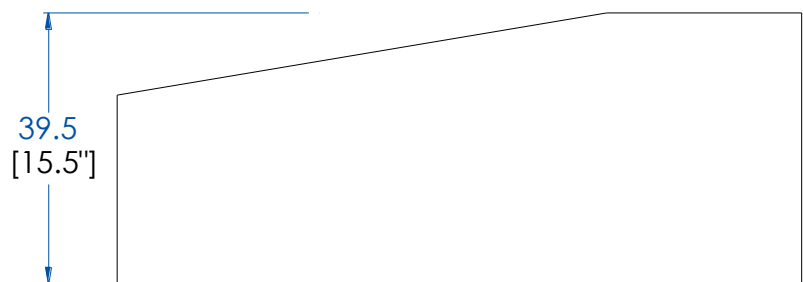

# MOVED

design Sandra Demuth

**CTMV.CL01D - Console - version droite – L 100 H 85 P 39.5 cm**

Console asymétrique à 3 pieds, plateau avec 2 tiroirs en médium laqué mat, piètement en chêne massif teinté. Nombreuses finitions disponibles.

**CTMV.CL01D - Console – right Side – L 39.4" H 33.4" P 15.5"**

The console seems to emerge from the wall, as if part of it was cropped, It only has 3 legs, instead of the standard 4, base in solid oak, drawers in lacquered MDF

# MOVED

design Sandra Demuth

**CTMV.CL01G - Console - version gauche – L 100 H 85 P 39.5 cm**

Console asymétrique à 3 pieds, plateau avec 2 tiroirs en médium laqué mat, piètement en chêne massif teinté. nombreuses finitions disponibles.

**CTMV.CL01G - Console – left Side – L 39.4" H 33.4" P 15.5"**

The console seems to emerge from the wall, as if part of it was cropped, It only has 3 legs, instead of the standard 4, base in solid oak, drawers in lacquered MDF