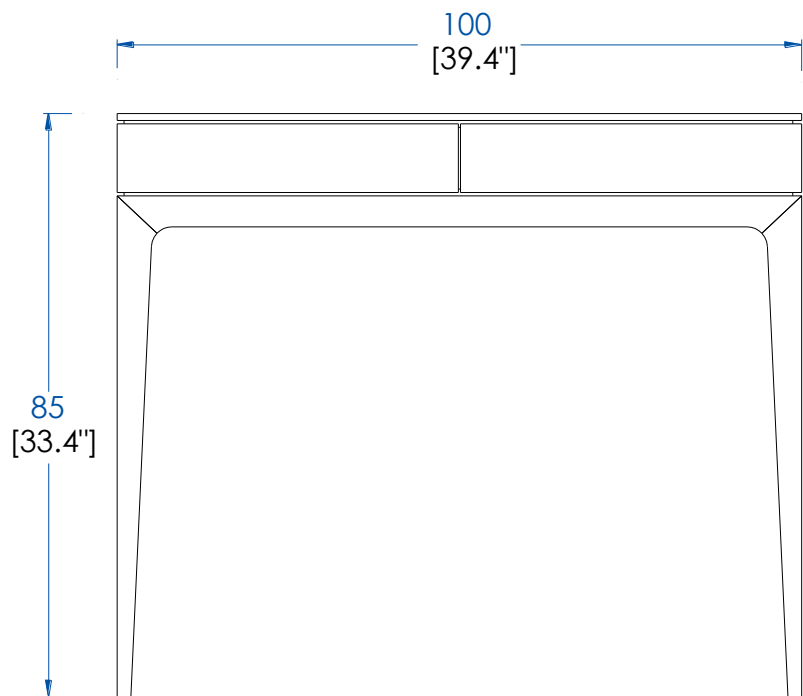

# MOVED

design Sandra Demuth

**CTMV.CL01D - Console - version droite – L 100 H 85 P 39.5 cm**

Console asymétrique à 3 pieds, plateau avec 2 tiroirs en médium laqué mat, piètement en chêne massif teinté. Nombreuses finitions disponibles.

**CTMV.CL01D - Console – right Side – L 39.4" H 33.4" P 15.5"**

The console seems to emerge from the wall, as if part of it was cropped, It only has 3 legs, instead of the standard 4, base in solid oak, drawers in lacquered MDF

# MOVED

design Sandra Demuth

**CTMV.CL01G - Console - version gauche – L 100 H 85 P 39.5 cm**

Console asymétrique à 3 pieds, plateau avec 2 tiroirs en médium laqué mat, piètement en chêne massif teinté. nombreuses finitions disponibles.

**CTMV.CL01G - Console – left Side – L 39.4" H 33.4" P 15.5"**

The console seems to emerge from the wall, as if part of it was cropped, It only has 3 legs, instead of the standard 4, base in solid oak, drawers in lacquered MDF