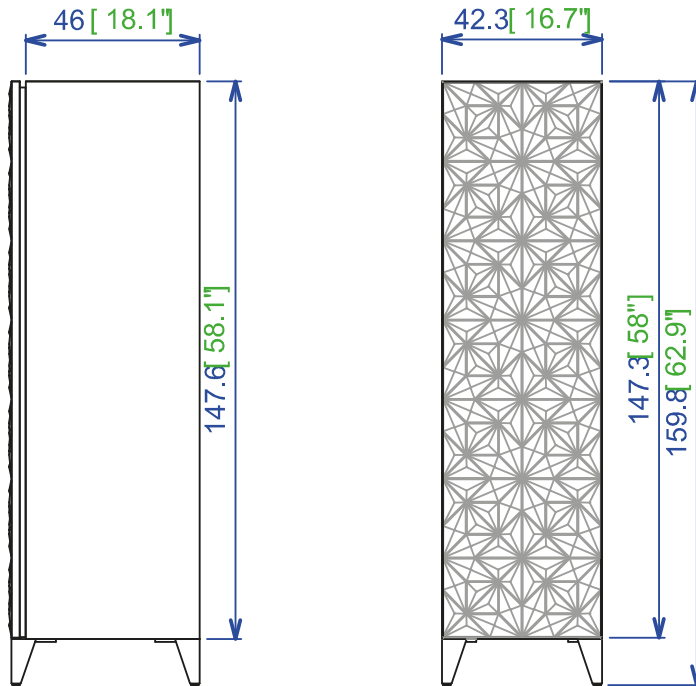

Collection ROSACE

rochebobo
PARIS

design Thierry PICASSETTE

RO59 - Colonne, 1 porte

Colonne 1 porte avec façades 3D en mousse thermoformée (3 coloris), (charnières à droite ou à gauche à préciser) à encadrement en aluminium laqué noir. Structure réalisée en panneaux de particules laqué mat dans le coloris des façades. Intérieur avec 4 étagères verre clair épaisseur 8mm réglables en hauteur. Pieds en hêtre massif laqué.

RO59 - Column, 1 door

Column with 1 door 3D facade in thermo-formed foam (3 colours available), (hinges on the right or on the left - please specify) with frame in black lacquered aluminium. Structure in particle board with matte lacquer finish matching the facade. Interior with 4 shelves in 8 mm-thick clear glass, with adjustable height. Legs in lacquered solid beech.

RO59 - Columna, 1 puerta

Columna 1 puerta con frontales 3D en espuma termoformada (3 colores) (bisagras a la derecha o a la izquierda, precisar) con marco en aluminio lacado negro. Estructura realizada en paneles de partículas lacado mate en los colores de los frontales. Interior con 4 estantes cristal claro, grosor 8 mm, regulables en altura. Patas en haya maciza lacada.