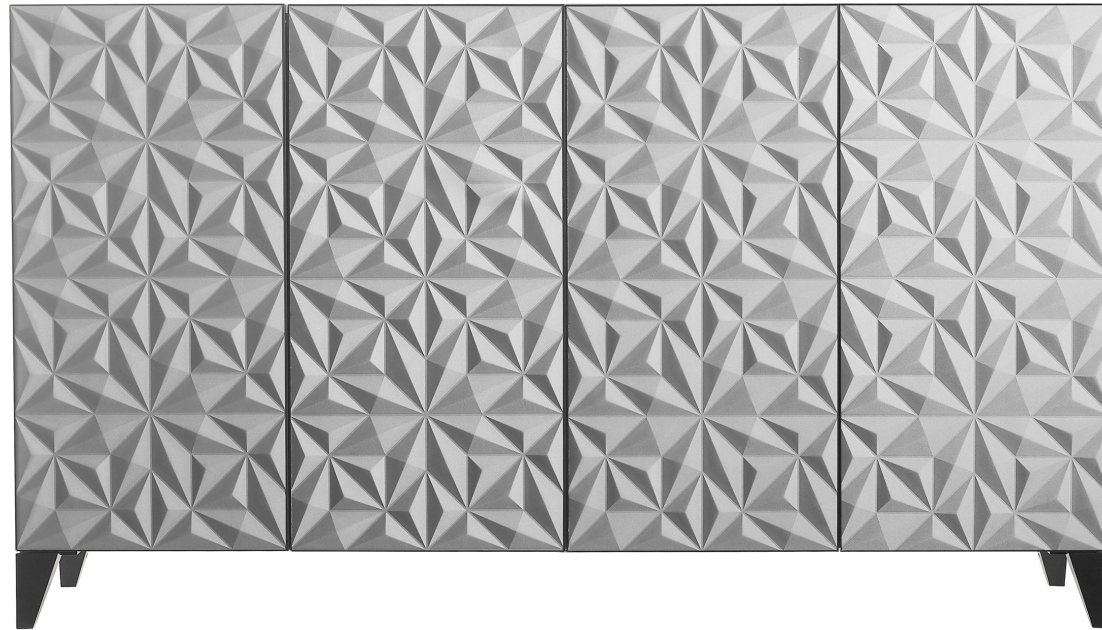

Collection ROSACE

rochebobois
PARIS

design Thierry PICASSETTE

TU117