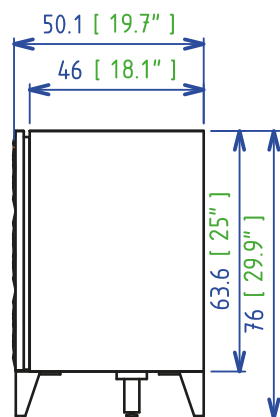

Collection ROSACE

rochebobo
PARIS

design Thierry PICASSETTE