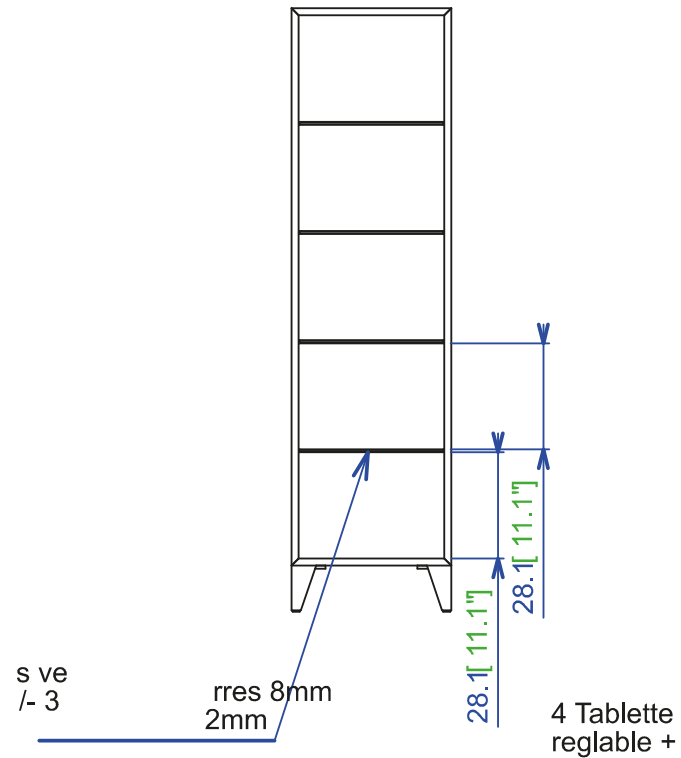

Collection ROSACE

rochebobo
PARIS

design Thierry PICASSETTE

RO59 - Colonne, 1 porte

Colonne 1 porte avec façades 3D en mousse thermoformée (3 coloris), (charnières à droite ou à gauche à préciser) à encadrement en aluminium laqué noir. Structure réalisée en panneaux de particules laqué mat dans le coloris des façades. Intérieur avec 4 étagères verre clair épaisseur 8mm réglables en hauteur. Pieds en hêtre massif laqué.

RO59 - Column, 1 door

Column with 1 door 3D facade in thermo-formed foam (3 colours available), (hinges on the right or on the left - please specify) with frame in black lacquered aluminium. Structure in particle board with matte lacquer finish matching the facade. Interior with 4 shelves in 8 mm-thick clear glass, with adjustable height. Legs in lacquered solid beech.

RO59 - Columna, 1 puerta

Columna 1 puerta con frontales 3D en espuma termoformada (3 colores) (bisagras a la derecha o a la izquierda, precisar) con marco en aluminio lacado negro. Estructura realizada en paneles de partículas lacado mate en los colores de los frontales. Interior con 4 estantes cristal claro, grosor 8 mm, regulables en altura. Patas en haya maciza lacada.