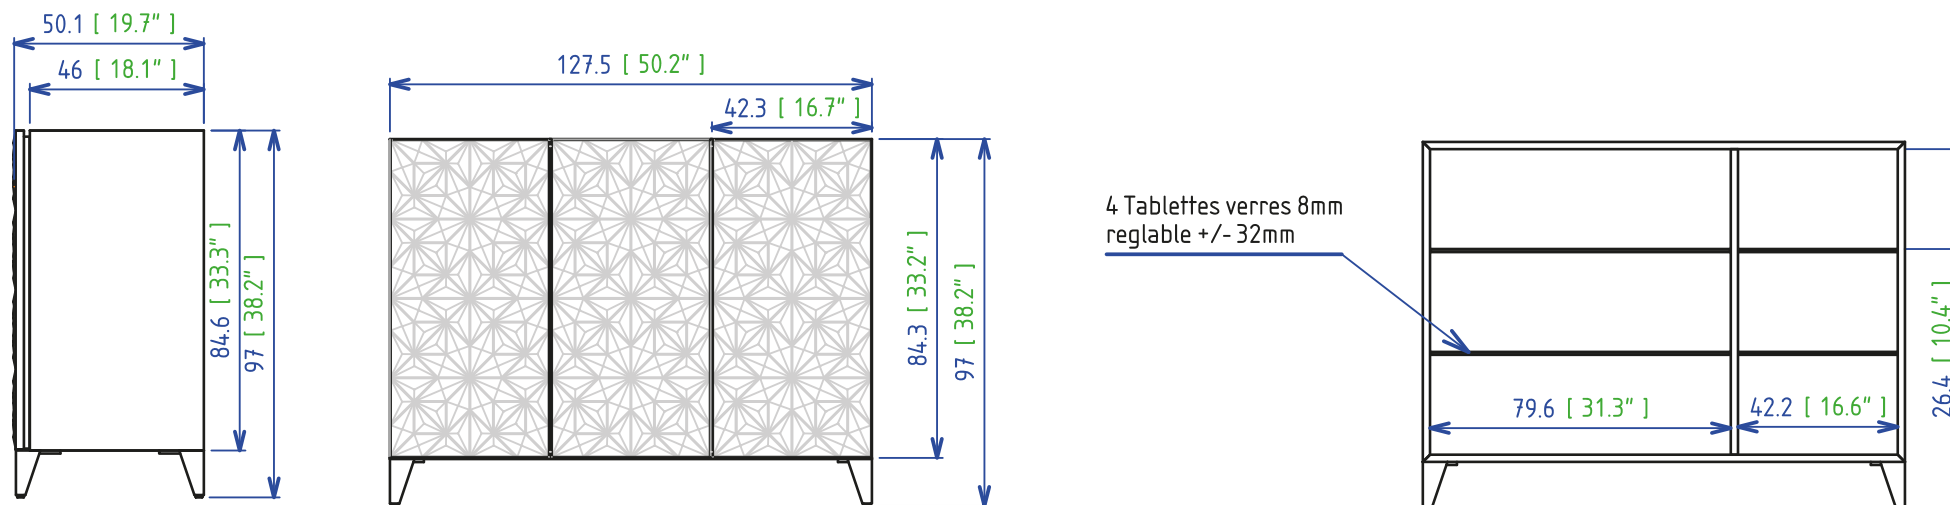

Collection ROSACE

rochebobois
PARIS

design Thierry PICASSETTE

ROS 34bis - Buffet haut, 3 portes

Buffet 3 portes avec façades 3D en mousse thermoformée (3 coloris), portes à encadrement en aluminium laqué noir. Structure réalisée en panneaux de particules laqué mat dans le coloris des façades. Intérieur avec 4 étagères verre clair épaisseur 8mm réglables en hauteur. Pieds en hêtre massif laqué. Fabrication Européenne. Couleurs portes : Marron, Bleu ou Gris perle. Finition : Caisson: laque assortie au façades ou dans les 34 coloris de laque mate contretypées sur le Daquacryl.

ROS 34bis - Tall sideboard, 3 doors

Sideboard with 3 doors
3D facade in thermo-formed foam (3 colours available), doors with frame in black lacquered aluminium. Structure in particle board with matte lacquer finish matching the facade. Interior with 4 shelves in 8 mm-thick clear glass, with adjustable height. Legs in lacquered solid beech. Doors colors : brown, blue or pearl grey. Finition : Frame in lacquer finish matching the facade, or in the 34 colours of matte lacquer matching the Daquacryl range

ROS 34bis - Aparador alto, 3 puertas

Aparador 4 puertas, con frontales 3D en espuma termoformada (3 colores), puertas con marco en aluminio lacado negro. Estructura realizada en paneles de partículas lacado mate en los colores de los frontales. Interior con 2 estantes cristal claro (grosor 8 mm.), regulables en altura. Patas en haya maciza lacada. Color de puertas : Marron, Bleu o Gris perle. Acabado : laca a juego en los frontales o en los 34 colores de laca mate a juego sobre el Daquacryl.

TU117