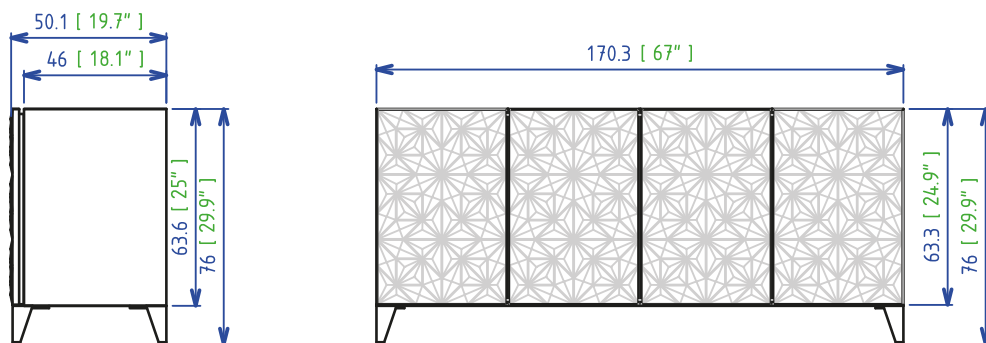

Collection ROSACE

rochebobois
PARIS

design Thierry PICASSETTE