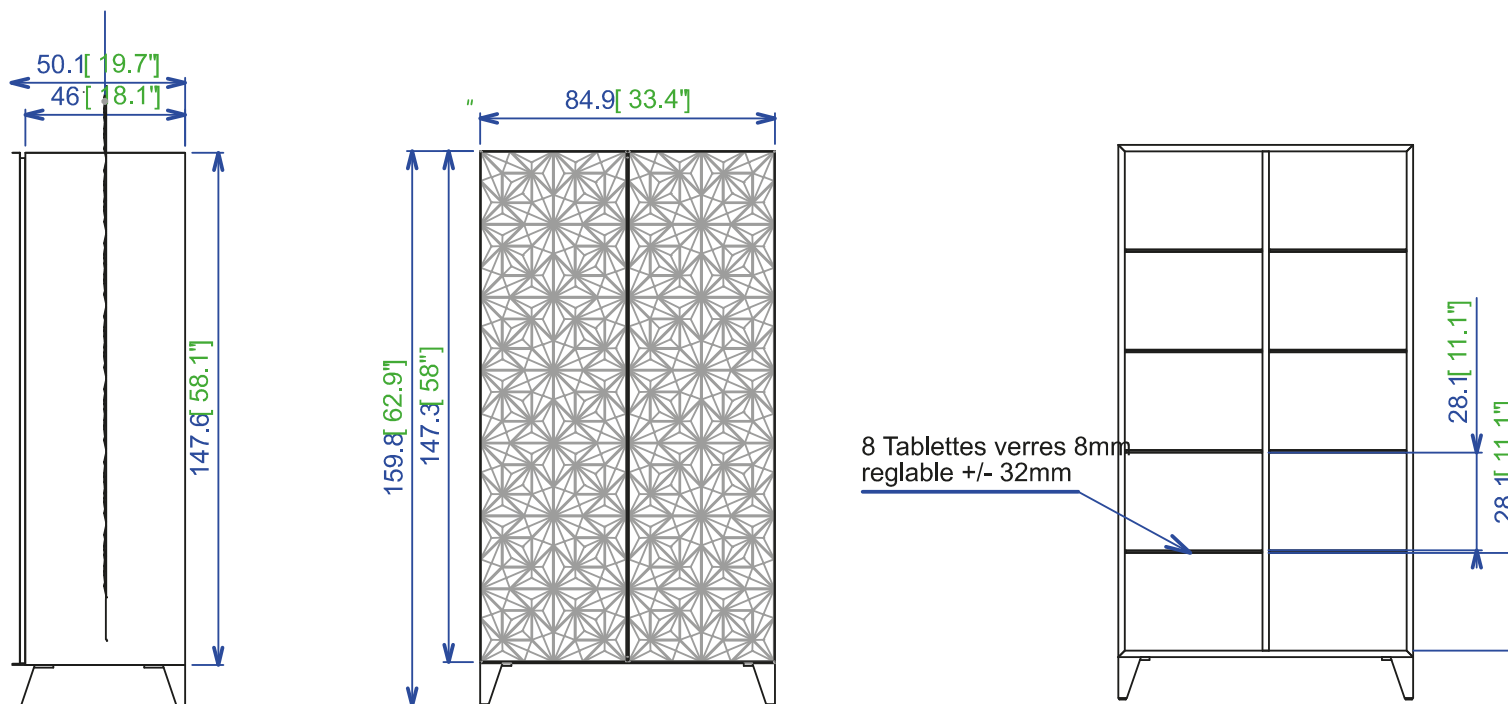

Collection ROSACE

rochebobois
PARIS

design Thierry PICASSETTE

ROS 60 - Colonne double, 2 portes

Colonne, 2 portes avec façades 3D en mousse thermoformée (3 coloris), portes à encadrement en aluminium laqué noir. Structure réalisée en panneaux de particules laqué mat dans le coloris des façades. Intérieur avec 8 étagères verre clair épaisseur 8mm réglables en hauteur. Pieds en hêtre massif laqué.

ROS 60 - Double column, 2 doors

Column with 2 doors 3D facade in thermo-formed foam (3 colours available), door with frame in black lacquered aluminium. Structure in particle board with matte lacquer finish matching the facade. Interior with 8 shelves in 8 mm-thick clear glass, with adjustable height. Legs in lacquered solid beech.

ROS 60 - Columna doble, 2 puertas

Columna, 2 puertas con frontales 3D en espuma termoformada (3 colores), puertas con marco en aluminio lacado negro. Estructura realizada en paneles de partículas lacado mate en los colores de los frontales. Interior con 8 estantes cristal claro, grosor 8 mm, regulables en altura. Patas en haya maciza lacada.