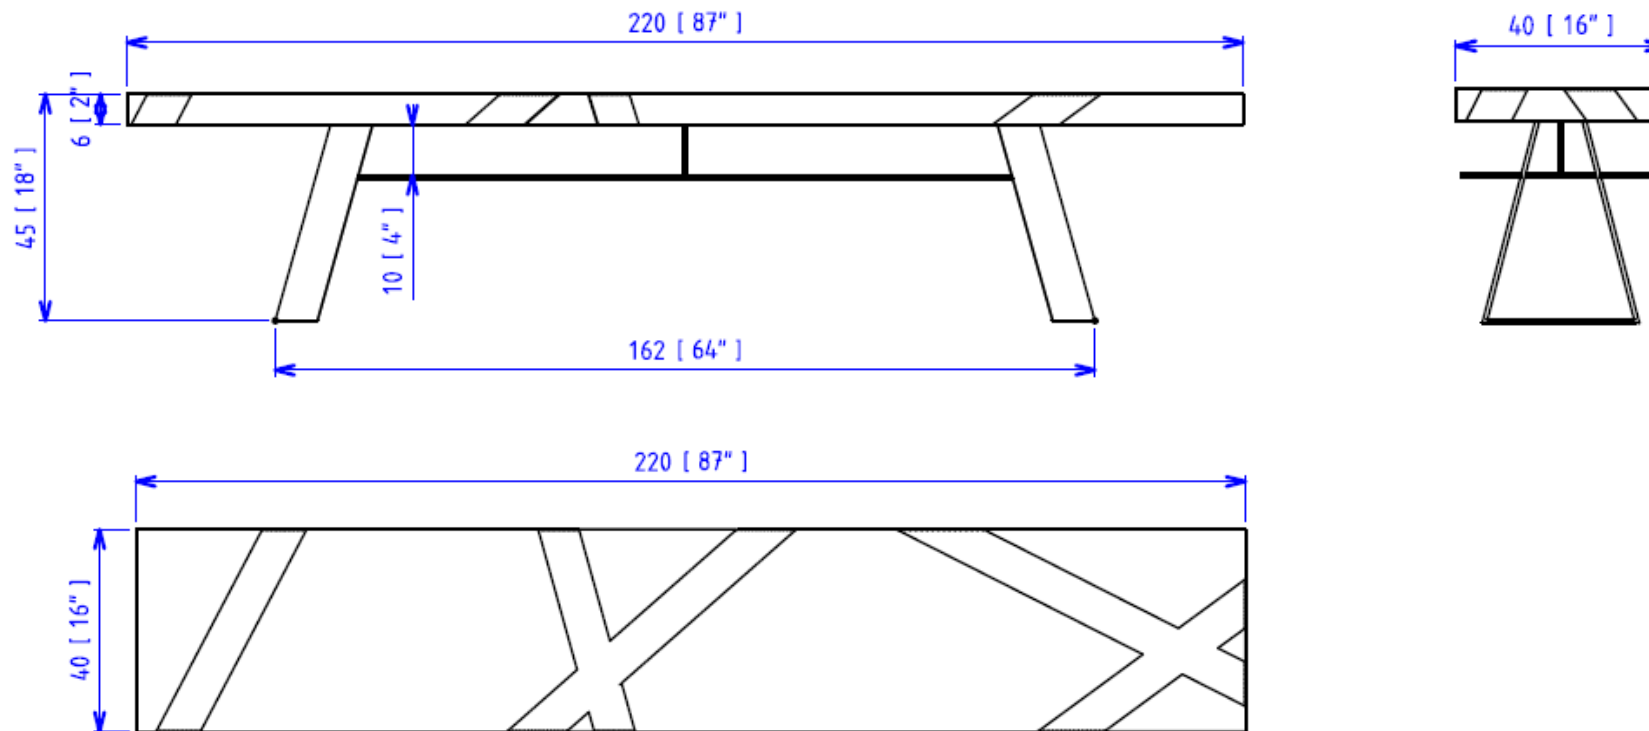

Collection TRACK

design Luigi GORGONI

rochebobo
PARIS

TRA 39 bis - Banc

Banc avec étagère, plateau en panneaux en MDF revêtus d'un placage épais de chêne, rainuré et teinté (nombreuses teintes disponibles). Étagère en tôle d'acier laqué époxy même coloris que le piétement. Piétement en acier laqué époxy Manganèse. Fabrication Européenne

TRA 39 bis - Bench

Bench with shelf. Top in thick oak veneer with grooved and stained finish (many stains available) on MDF panels. Shelf in steel with epoxy lacquer finish matching the base. Base in steel, with Manganese epoxy lacquer finish. Manufactured in Europe

TRA 39 bis - Banco

Banco con estante, sobre en paneles de MDF recubiertos de un chapado grueso de roble, ranurado y tintado (numerosos tintes disponibles). Estante en chapa de acero lacado epoxi del mismo color que la pata. Patas de acero lacado epoxi Manganèse. Fabricación europea