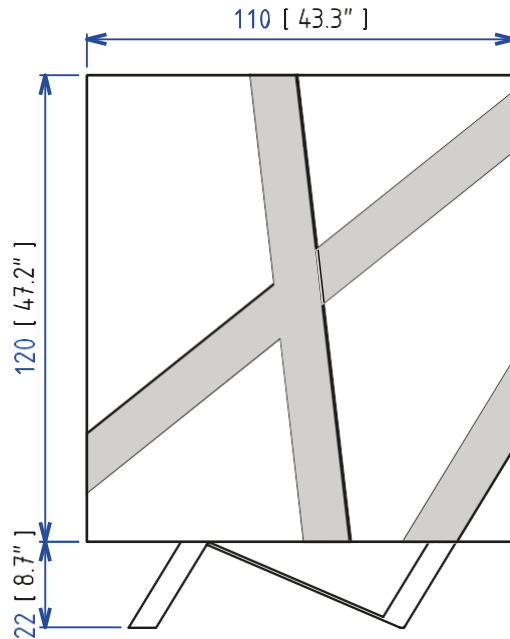

Collection TRACK

design Luigi GORGONI

rochebobo
PARIS

TRA 59 - Vaisselier

Vaisselle avec structure en panneaux de particules 2 portes en panneaux MDF revêtus d'un placage épais de chêne, rainuré et teinté (nombreuses teintes disponibles). 4 étagères en verre épaisseur 8 mm réglables en hauteur. Piètement en acier laqué époxy. Fabrication Européenne

TRA 59 - China unit

China unit with structure in particle board. 2 doors in thick oak veneer with grooved and stained finish (many stains available) on particle board. 4 shelves in 8 mm-thick glass, with adjustable height. Base in steel, with epoxy lacquer finish. Manufactured in Europe

TRA 59 - Vajillero

Vajillero con estructura en paneles de partículas revestidas de un chapado grueso de roble, ranurado y tintado (numerosos tintes disponibles). 2 estantes (grosor 8 mm.) regulables en altura. Pata en acero lacado epoxy. Fabricación europea