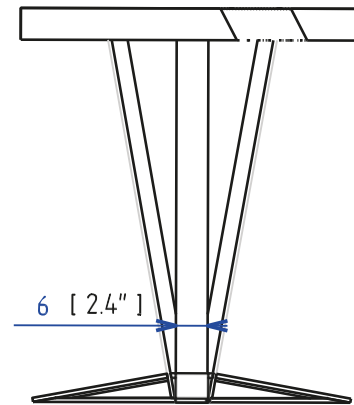

Collection TRACK

design Luigi GORGONI

rochebobo
PARIS

TRA 09 - Guéridon

Guéridon avec plateau en MDF revêtu d'un placage épais de chêne. Piètement en acier laqué époxy.
Fabrication européenne

TRA 09 - Pedestal

Console with top in thick oak veneer with grooved and stained finish (many stains available) on MDF panels. Base in steel, with epoxy lacquer finish.
Manufactured in Europe.

TRA 09 - Mesita auxiliar

Mesita auxiliar con sobre en MDF revestido de un chapado grueso de roble. Pata en acero lacado epoxi.
Fabricación europea