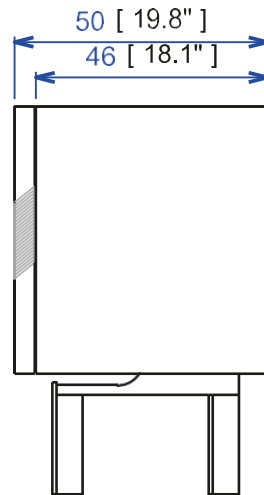

Collection TRACK

design Luigi GORGONI

rochebobo
PARIS

TRA 32 - Buffet I.220

Structure en panneaux de particules plaqués chêne naturel. 2 portes coplanaires, 1 tiroir intérieur ouverture en touche lâche et 1 tablette en verre épaisseur 8mm. 15 teintes Turrini disponibles. Huilé, Blanchi, Sésame, Tourterelle, Lande, Poivre vert, Noisette, Alezan, Gris Cendré, Gravier, Bruyère, Taupe, Gris ardoise, Wengé et Noir Charbon.

TRA 32 - Sideboard I.220

Structure in particle board with natural oak veneer. 2 aligned doors, 1 inside drawer with push-open mechanism and 1 shelf in 8 mm-thick glass. 15 Turrini stains available: Huilé (oiled), Blanchi (bleached), Sesame, Tourterelle, Lande, Poivre vert (leaf green), Noisette (nut), Alezan, Gris Cendré (ash grey), Gravier (gravel), Bruyère, Taupe, Gris Ardoise (slate grey), Wenge and Noir Charbon (charcoal black).

TRA 32 - Aparador I.220

Estructura en paneles de partículas chapadas roble natural. 2 puertas coplanarias, 1 cajón interior apertura con pulsador y 1 estante en cristal grosor 8 mm. 15 tintes Turrini disponibles. Huilé, Blanchi, Sésame, Tourterelle, Lande, Poivre vert, Noisette, Alezan, Gris Cendré, Gravier, Bruyère, Taupe, Gris ardoise, Wengé et Noir Charbon.