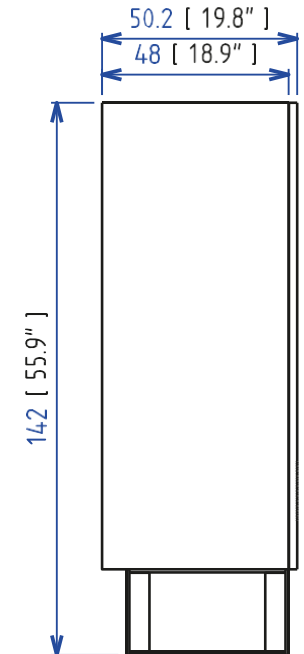

Collection TRACK

design Luigi GORGONI

rochebobo
PARIS

TRA 59 - Vaisselier

Vaisselle avec structure en panneaux de particules 2 portes en panneaux MDF revêtus d'un placage épais de chêne, rainuré et teinté (nombreuses teintes disponibles). 4 étagères en verre épaisseur 8 mm réglables en hauteur. Piètement en acier laqué époxy. Fabrication Européenne

TRA 59 - China unit

China unit with structure in particle board. 2 doors in thick oak veneer with grooved and stained finish (many stains available) on particle board. 4 shelves in 8 mm-thick glass, with adjustable height. Base in steel, with epoxy lacquer finish. Manufactured in Europe

TRA 59 - Vajillero

Vajillero con estructura en paneles de partículas revestidas de un chapado grueso de roble, ranurado y tintado (numerosos tintes disponibles). 2 estantes (grosor 8 mm.) regulables en altura. Pata en acero lacado epoxy. Fabricación europea