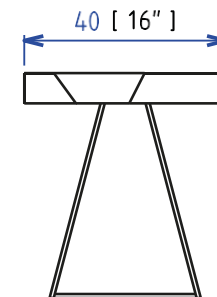

Collection TRACK

design Luigi GORGONI

rochebobo
PARIS

TRA 40 - Banc

Banc sans étagère, plateau en panneaux en MDF revêtus d'un placage épais de chêne, rainuré et teinté (nombreuses teintes disponibles). Piétement en acier laqué époxy Manganèse. Fabrication Européenne

TRA 40 - Bench

Bench without shelf. Top in thick oak veneer with grooved and stained finish (many stains available) on MDF panels. Base in steel, with Manganese epoxy lacquer finish. Manufactured in Europe

TRA 40 - Banco

Banco sin estante, sobre en paneles de MDF recubiertos de un chapado grueso de roble, ranurado y tintado (numerosos tintes disponibles). Patas de acero lacado epoxi Manganèse. Fabricación europea