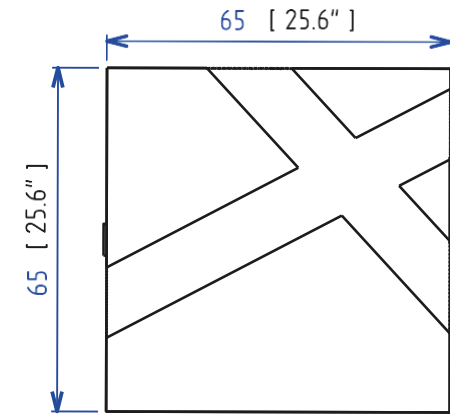

Collection TRACK

design Luigi GORGONI

rochebobo
PARIS

TRA 09 - Guéridon

Guéridon avec plateau en MDF revêtu d'un placage épais de chêne. Piètement en acier laqué époxy.
Fabrication européenne

TRA 09 - Pedestal

Console with top in thick oak veneer with grooved and stained finish (many stains available) on MDF panels. Base in steel, with epoxy lacquer finish.
Manufactured in Europe.

TRA 09 - Mesita auxiliar

Mesita auxiliar con sobre en MDF revestido de un chapado grueso de roble. Pata en acero lacado epoxi.
Fabricación europea