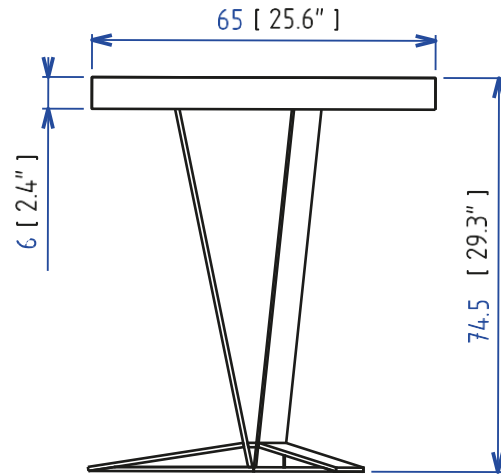

Collection TRACK

design Luigi GORGONI

rochebobo
PARIS

TRA 09 - Guéridon

Guéridon avec plateau en MDF revêtu d'un placage épais de chêne. Piètement en acier laqué époxy.
Fabrication européenne

TRA 09 - Pedestal

Console with top in thick oak veneer with grooved and stained finish (many stains available) on MDF panels. Base in steel, with epoxy lacquer finish.
Manufactured in Europe.

TRA 09 - Mesita auxiliar

Mesita auxiliar con sobre en MDF revestido de un chapado grueso de roble. Pata en acero lacado epoxi.
Fabricación europea