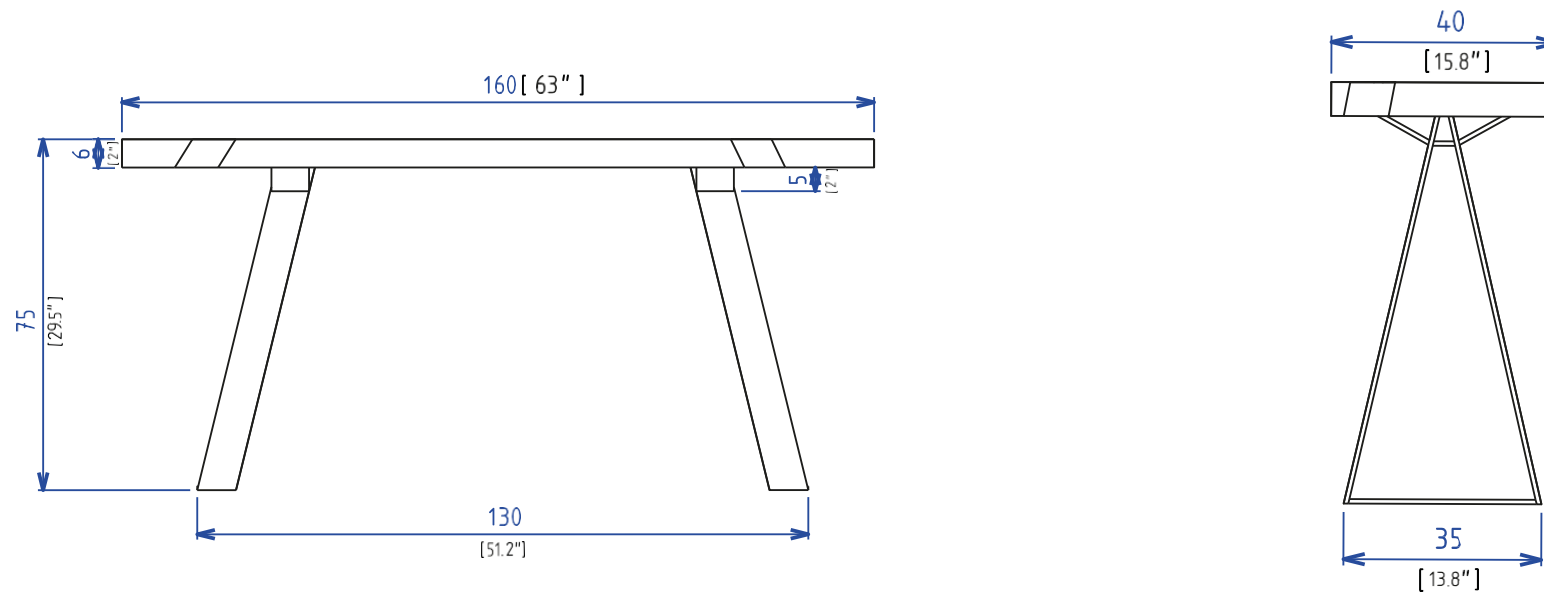

Collection TRACK

design Luigi GORGONI

rochebobo
PARIS