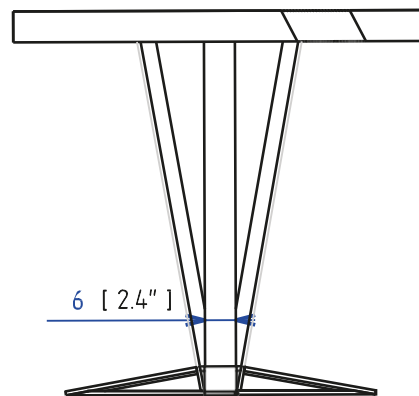

Collection TRACK

design Luigi GORGONI

rochebobo
PARIS

TRA 10 - Guéridon

Guéridon avec plateau en MDF revêtu d'un placage épais de chêne. Piètement en acier laqué époxy.
Fabrication européenne

TRA 10 - Pedestal

Console with top in thick oak veneer with grooved and stained finish (many stains available) on MDF panels. Base in steel, with epoxy lacquer finish.
Manufactured in Europe.

TRA 10 - Mesita auxiliar

Mesita auxiliar con sobre en MDF revestido de un chapado grueso de roble. Pata en acero lacado epoxi.
Fabricación europea