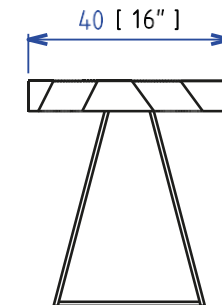

Collection TRACK

design Luigi GORGONI

rochebobo
PARIS

TRA 39 - Banc

Banc sans étagère, plateau en panneaux en MDF revêtus d'un placage épais de chêne, rainuré et teinté (nombreuses teintes disponibles). Piétement en acier laqué époxy Manganèse. Fabrication Européenne

TRA 39 - Bench

Bench without shelf. Top in thick oak veneer with grooved and stained finish (many stains available) on MDF panels. Base in steel, with Manganese epoxy lacquer finish. Manufactured in Europe

TRA 39 - Banco

Banco sin estante, sobre en paneles de MDF recubiertos de un chapado grueso de roble, ranurado y tintado (numerosos tintes disponibles). Patas de acero lacado epoxi Manganèse. Fabricación europea