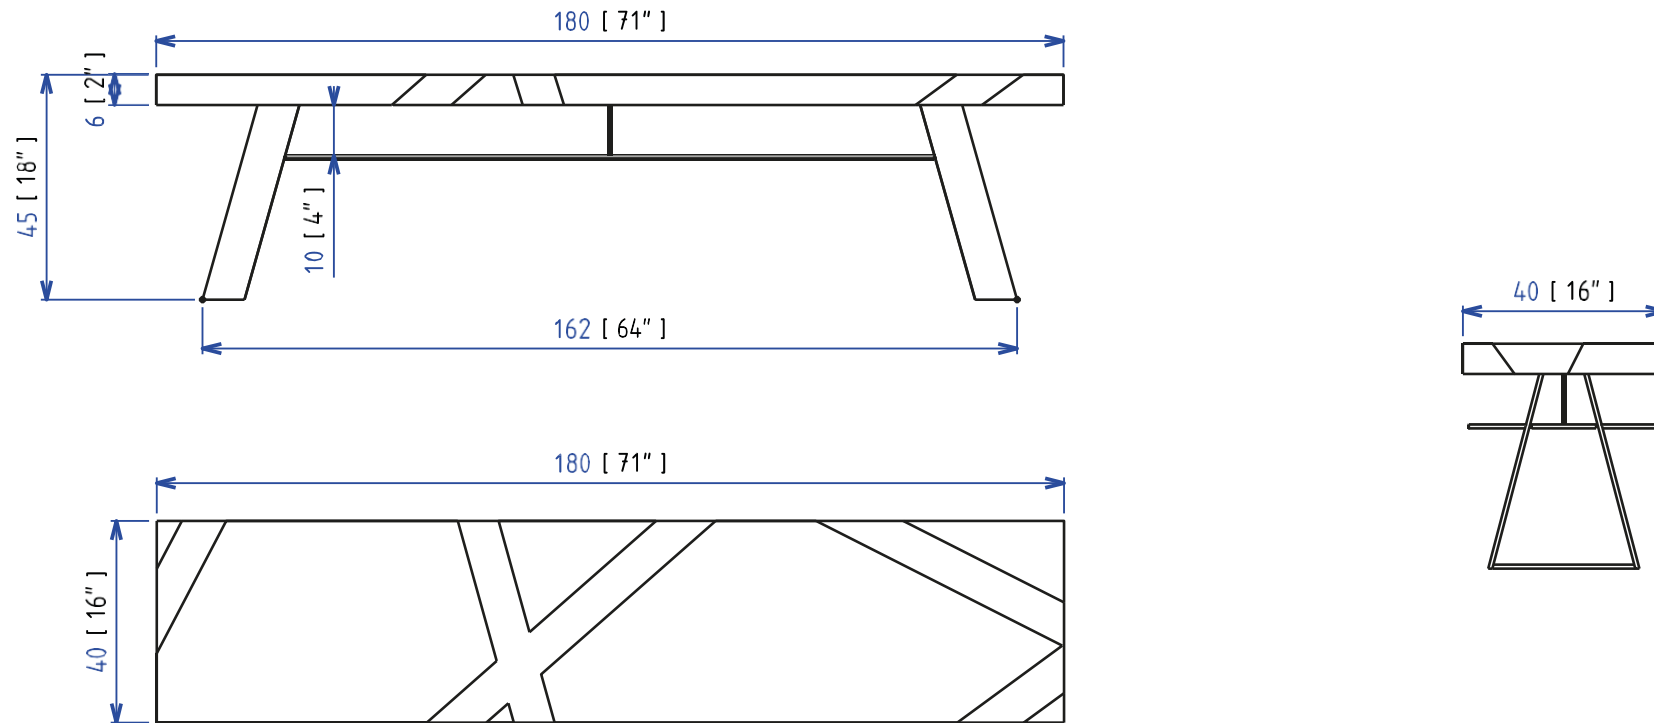

Collection TRACK

design Luigi GORGONI

rochebobo
PARIS

TRA 40 bis - Banc

Banc avec étagère, plateau en panneaux en MDF revêtus d'un placage épais de chêne, rainuré et teinté (nombreuses teintes disponibles). Étagère en tôle d'acier laqué époxy même coloris que le piétement. Piétement en acier laqué époxy Manganèse. Fabrication Européenne

TRA 40 bis - Bench

Bench with shelf. Top in thick oak veneer with grooved and stained finish (many stains available) on MDF panels. Shelf in steel with epoxy lacquer finish matching the base. Base in steel, with Manganese epoxy lacquer finish. Manufactured in Europe

TRA 40 bis - Banco

Banco con estante, sobre en paneles de MDF recubiertos de un chapado grueso de roble, ranurado y tintado (numerosos tintes disponibles). Estante en chapa de acero lacado epoxi del mismo color que la pata. Patas de acero lacado epoxi Manganèse. Fabricación europea