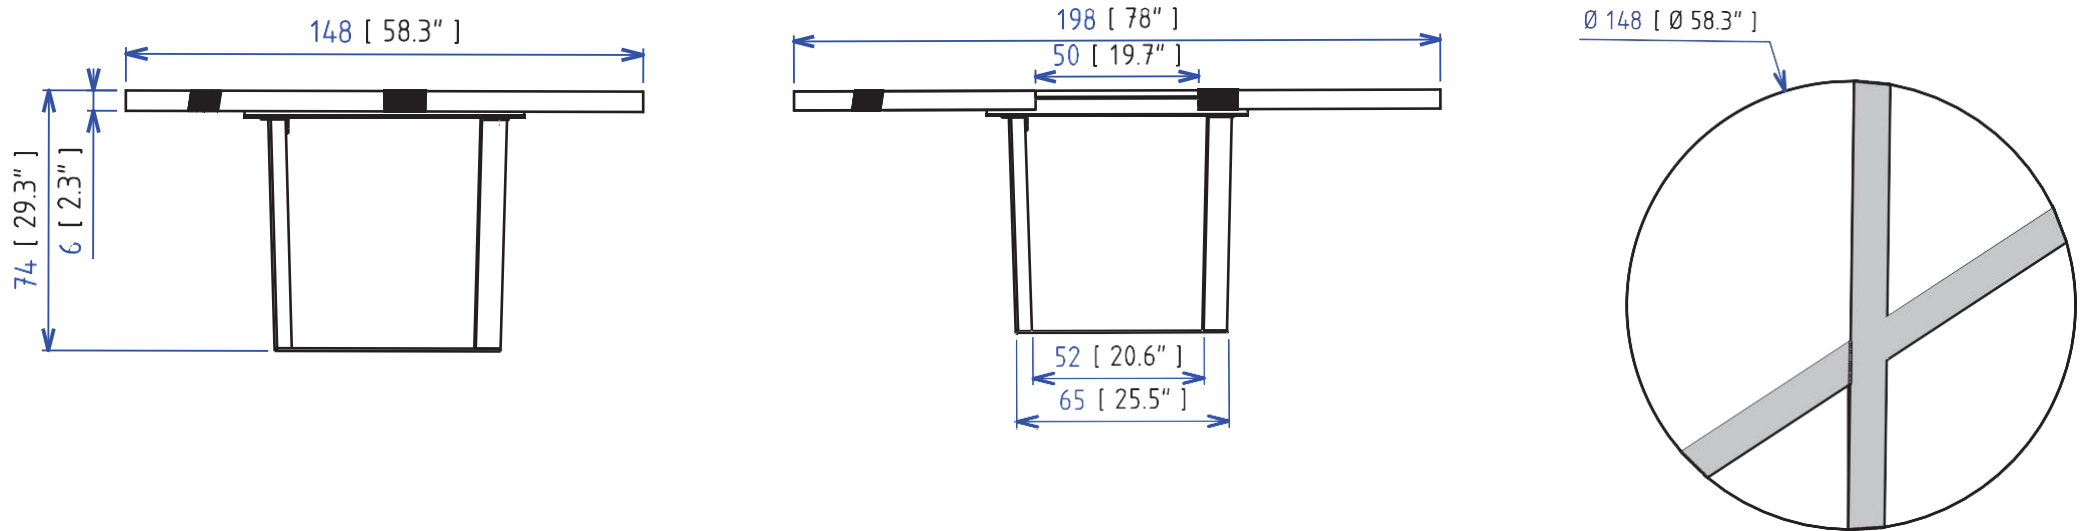

Collection TRACK

design Luigi GORGONI

rochebobo
PARIS

TRA 28 - Table de repas ronde

Table de repas avec plateau en MDF revêtu d'un placage épais de chêne, rainuré et teinté ou laqué (nombreuses teintes disponibles).
Ouverture des plateaux synchronisés et une allonge centrale en portefeuille de 50 cm. Piétement en acier laqué époxy.
Fabrication Européenne

TRA 28 - Round dining table

Round dining table with top in thick oak veneer with grooved and stain or lacquer finish (many stains available) on MDF panels.
Synchronised opening for the tops and central integrated extension leaf (50cm). Base in steel with epoxy lacquer finish.
Manufactured in Europe

TRA 28 - Mesa de comedor redonda

Mesa de comedor con sobre en MDF revestido de un chapado grueso de roble, ranurado y tintado o lacado (numerosos tintes disponibles). Apertura de los sobres sincronizados y un extensible central en portefeuille de 50 cm. Patas en acero lacado epoxy.
Fabricación europea