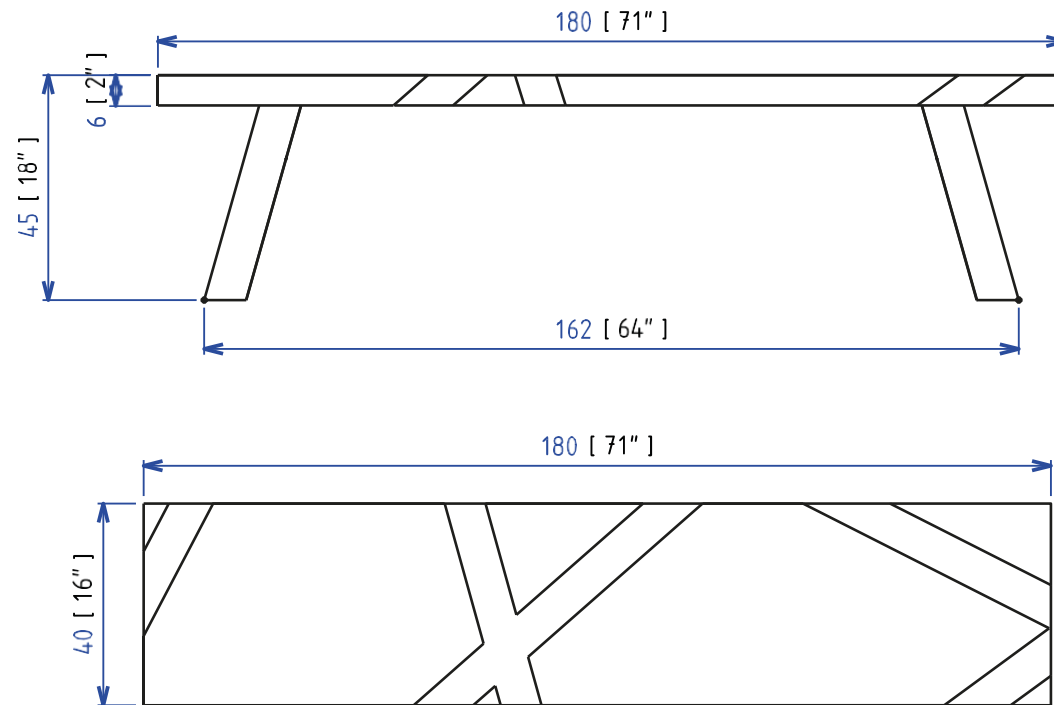

Collection TRACK

design Luigi GORGONI

rochebobo
PARIS

TRA 40 - Banc

Banc sans étagère, plateau en panneaux en MDF revêtus d'un placage épais de chêne, rainuré et teinté (nombreuses teintes disponibles). Piétement en acier laqué époxy Manganèse. Fabrication Européenne

TRA 40 - Bench

Bench without shelf. Top in thick oak veneer with grooved and stained finish (many stains available) on MDF panels. Base in steel, with Manganese epoxy lacquer finish. Manufactured in Europe

TRA 40 - Banco

Banco sin estante, sobre en paneles de MDF recubiertos de un chapado grueso de roble, ranurado y tintado (numerosos tintes disponibles). Patas de acero lacado epoxi Manganèse. Fabricación europea