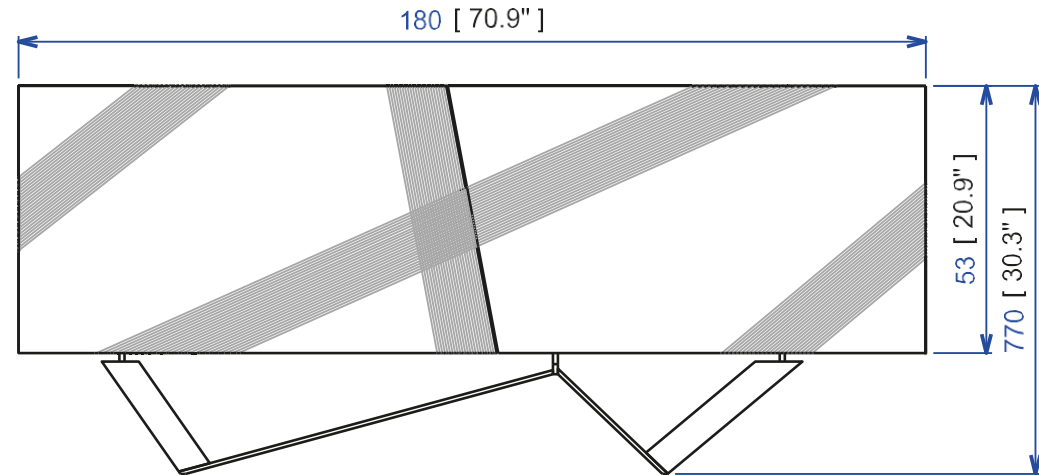

Collection TRACK

design Luigi GORGONI

rochebobo
PARIS

TRA 33 - Buffet I.180

Structure en panneaux de particules plaqués chêne naturel. 2 portes coplanaires, 1 tiroir intérieur ouverture en touche lâche et 1 tablette en verre épaisseur 8mm. 15 teintures Turrini disponibles. Huilé, Blanchi, Sésame, Tourterelle, Lande, Poivre vert, Noisette, Alezan, Gris Cendré, Gravier, Bruyère, Taupe, Gris ardoise, Wengé et Noir Charbon.

TRA 33 - Sideboard I.180

Structure in particle board with natural oak veneer. 2 aligned doors, 1 inside drawer with push-open mechanism and 1 shelf in 8 mm-thick glass. 15 Turrini stains available: Huilé (oiled), Blanchi (bleached), Sesame, Tourterelle, Lande, Poivre vert (leaf green), Noisette (nut), Alezan, Gris Cendré (ash grey), Gravier (gravel), Bruyere, Taupe, Gris Ardoise (slate grey), Wenge and Noir Charbon (charcoal black).

TRA 33 - Aparador I.180

Estructura en paneles de partículas chapadas roble natural. 2 puertas coplanarias, 1 cajón interior apertura con pulsador y 1 estante en cristal grosor 8 mm. 15 tintes Turrini disponibles. Huilé, Blanchi, Sésame, Tourterelle, Lande, Poivre vert, Noisette, Alezan, Gris Cendré, Gravier, Bruyère, Taupe, Gris ardoise, Wengé et Noir Charbon.