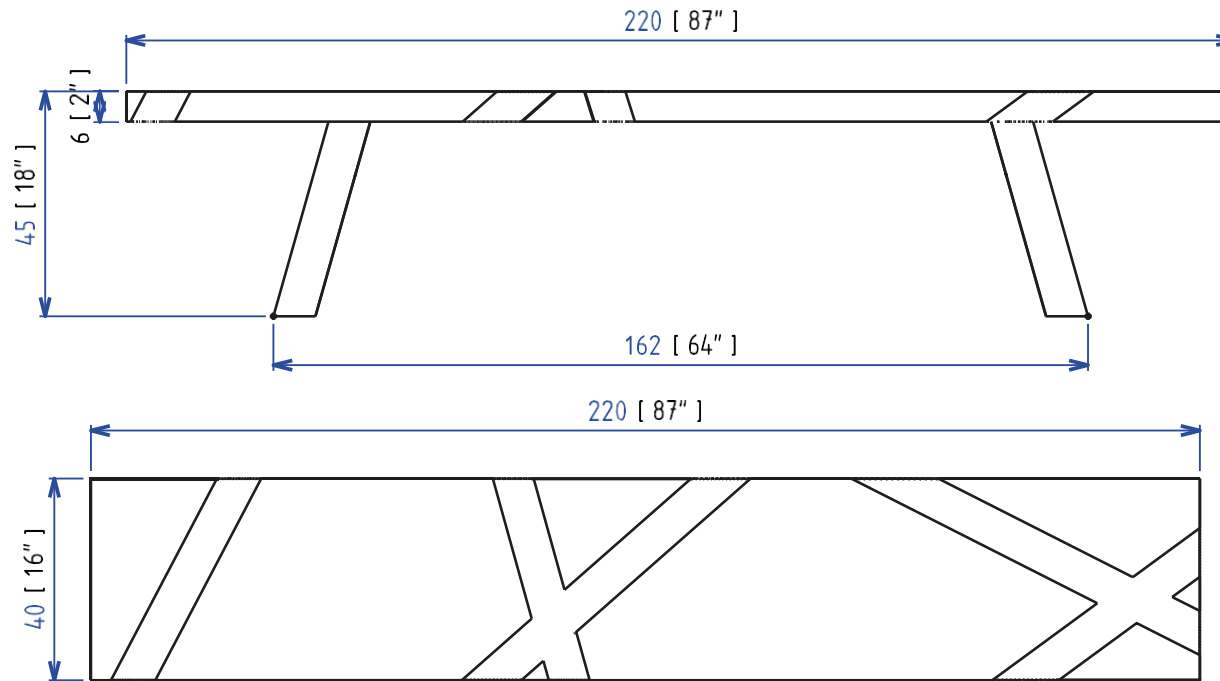

Collection TRACK

design Luigi GORGONI

rochebobo
PARIS

TRA 39 - Banc

Banc sans étagère, plateau en panneaux en MDF revêtus d'un placage épais de chêne, rainuré et teinté (nombreuses teintes disponibles). Piétement en acier laqué époxy Manganèse. Fabrication Européenne

TRA 39 - Bench

Bench without shelf. Top in thick oak veneer with grooved and stained finish (many stains available) on MDF panels. Base in steel, with Manganese epoxy lacquer finish. Manufactured in Europe

TRA 39 - Banco

Banco sin estante, sobre en paneles de MDF recubiertos de un chapado grueso de roble, ranurado y tintado (numerosos tintes disponibles). Patas de acero lacado epoxi Manganèse. Fabricación europea