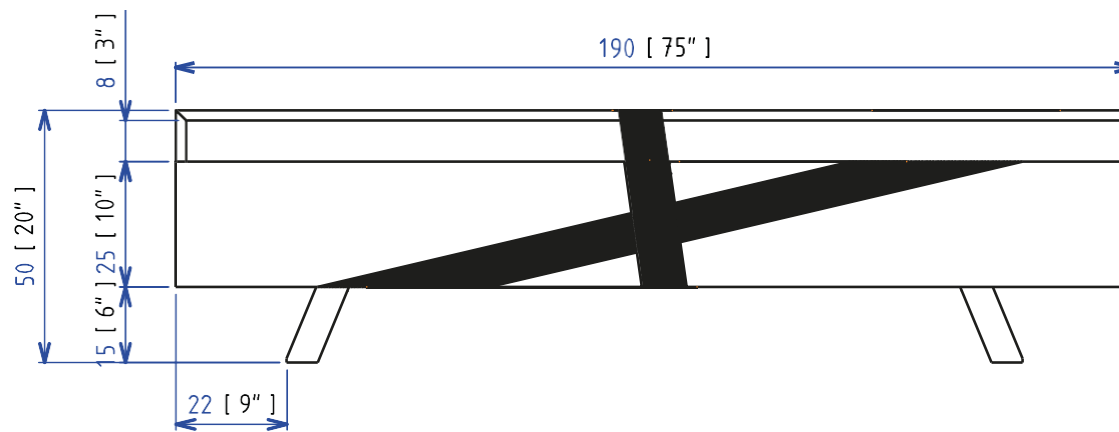

Collection TRACK

design Luigi GORGONI

rochebobo
PARIS

TRA 11 - Meuble tv

Meuble TV structure en panneaux de particules. Grande niche 2 abatants en panneaux MDF revêtus d'un placage épais de chêne, rainuré et teinté (nombreuses teintes disponibles). Piétement métal laqué époxy. Fabrication Européenne

TRA 11 - Tv unit

TV unit with structure in particle board. Large niche and 2 flaps in thick oak veneer with grooved and stained finish (many stains available) on MDF panels. Base in steel, with epoxy lacquer finish. Manufactured in Europe

TRA 11 - Mueble tv

Mueble TV con estructura en paneles de partículas. Gran hueco, 2 abatibles en paneles MDF recubiertos de un chapado grueso de roble, ranurado y tintado (numerosos tintes disponibles). Patas de metal lacado epoxi. Fabricación europea