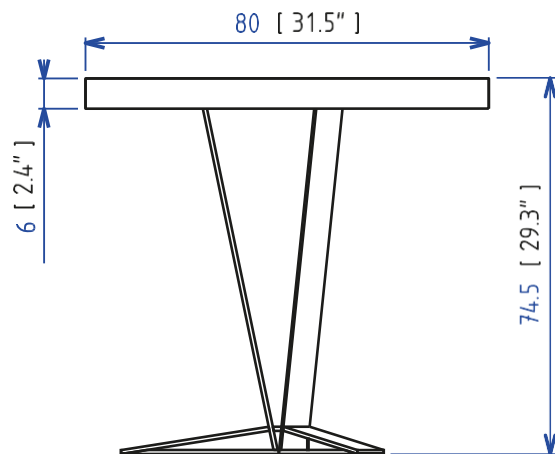

Collection TRACK

design Luigi GORGONI

rochebobo
PARIS

TRA 10 - Guéridon

Guéridon avec plateau en MDF revêtu d'un placage épais de chêne. Piètement en acier laqué époxy.
Fabrication européenne

TRA 10 - Pedestal

Console with top in thick oak veneer with grooved and stained finish (many stains available) on MDF panels. Base in steel, with epoxy lacquer finish.
Manufactured in Europe.

TRA 10 - Mesita auxiliar

Mesita auxiliar con sobre en MDF revestido de un chapado grueso de roble. Pata en acero lacado epoxi.
Fabricación europea