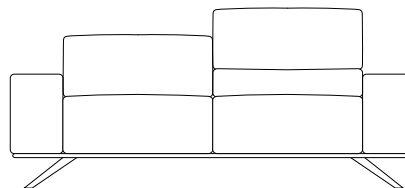

PRESENCE

design Sacha LAKIC

1 Fauteuil
Armchair
Sillón

37,4"
[95cm]
7,5"
[19cm]

2 Canapé 2 Places
2-seat sofa
Sofà 2 plazas

70,9"
[180cm]
10,6"
[27cm]

I Canapé 2,5 Places
2,5-seat sofa
Sofà 2 plazas 1/2

78,7"
[200cm]

39,4"
[100cm]

3 Canapé 3 Places
3-seat sofa
Sofà 3 plazas

86,6"
[220cm]

X Grand Canapé 3 Places
Large 3-seat sofa
Gran sofá 3 plazas

94,5"
[240cm]

39,4"
[100cm]

35,1"
[89cm]
29,5"
[75cm]

24,4"
[62cm]
19,7"
[50cm]