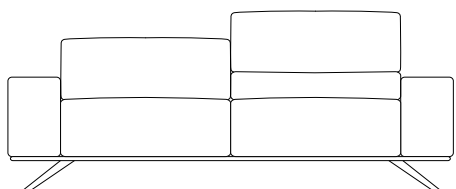

86,6"
[220cm]