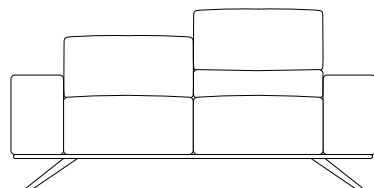

PRESENCE

design Sacha LAKIC

1 Fauteuil
Armchair
Sillón

37,4"
[95cm]
7,5"
[19cm]

2 Canapé 2 Places
2-seat sofa
Sofà 2 plazas

70,9"
[180cm]
10,6"
[27cm]

I Canapé 2,5 Places
2,5-seat sofa
Sofà 2 plazas 1/2

78,7"
[200cm]

39,4"
[100cm]

3 Canapé 3 Places
3-seat sofa
Sofà 3 plazas

86,6"
[220cm]

X Grand Canapé 3 Places
Large 3-seat sofa
Gran sofá 3 plazas

94,5"
[240cm]

39,4"
[100cm]

35,1"
[89cm]
29,5"
[75cm]

24,4"
[62cm]
19,7"
[50cm]