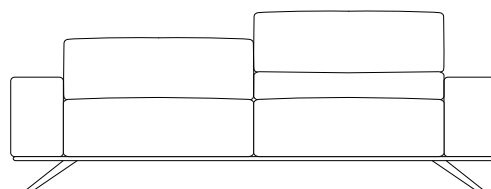

PRESENCE

design Sacha LAKIC

1 Fauteuil
Armchair
Sillón

37,4"
[95cm]
7,5"
[19cm]

2 Canapé 2 Places
2-seat sofa
Sofà 2 plazas

70,9"
[180cm]
10,6"
[27cm]

I Canapé 2,5 Places
2,5-seat sofa
Sofà 2 plazas 1/2

78,7"
[200cm]

39,4"
[100cm]

3 Canapé 3 Places
3-seat sofa
Sofà 3 plazas

86,6"
[220cm]

X Grand Canapé 3 Places
Large 3-seat sofa
Gran sofá 3 plazas

94,5"
[240cm]

39,4"
[100cm]

35,1"
[89cm]
29,5"
[75cm]

24,4"
[62cm]
19,7"
[50cm]

17,7"
[45cm]
22,1"
[56cm]

PRESENCE

design Sacha LAKIC

07 Bâtard 2 places gauche
2-seat 1-arm unit left armrest
Batard 2 plazas apoy. Izquierdo

67,3"
[171cm]

08 Bâtard 2 places droit
2-seat 1-arm unit right armrest
Batard 2 plazas apoy. Derecho