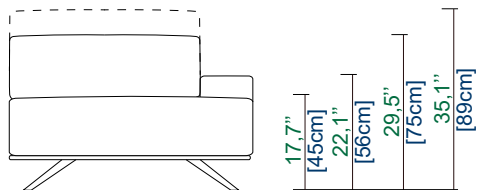

47,2"
[120cm]

P Pouf carré
Square ottoman
Puf